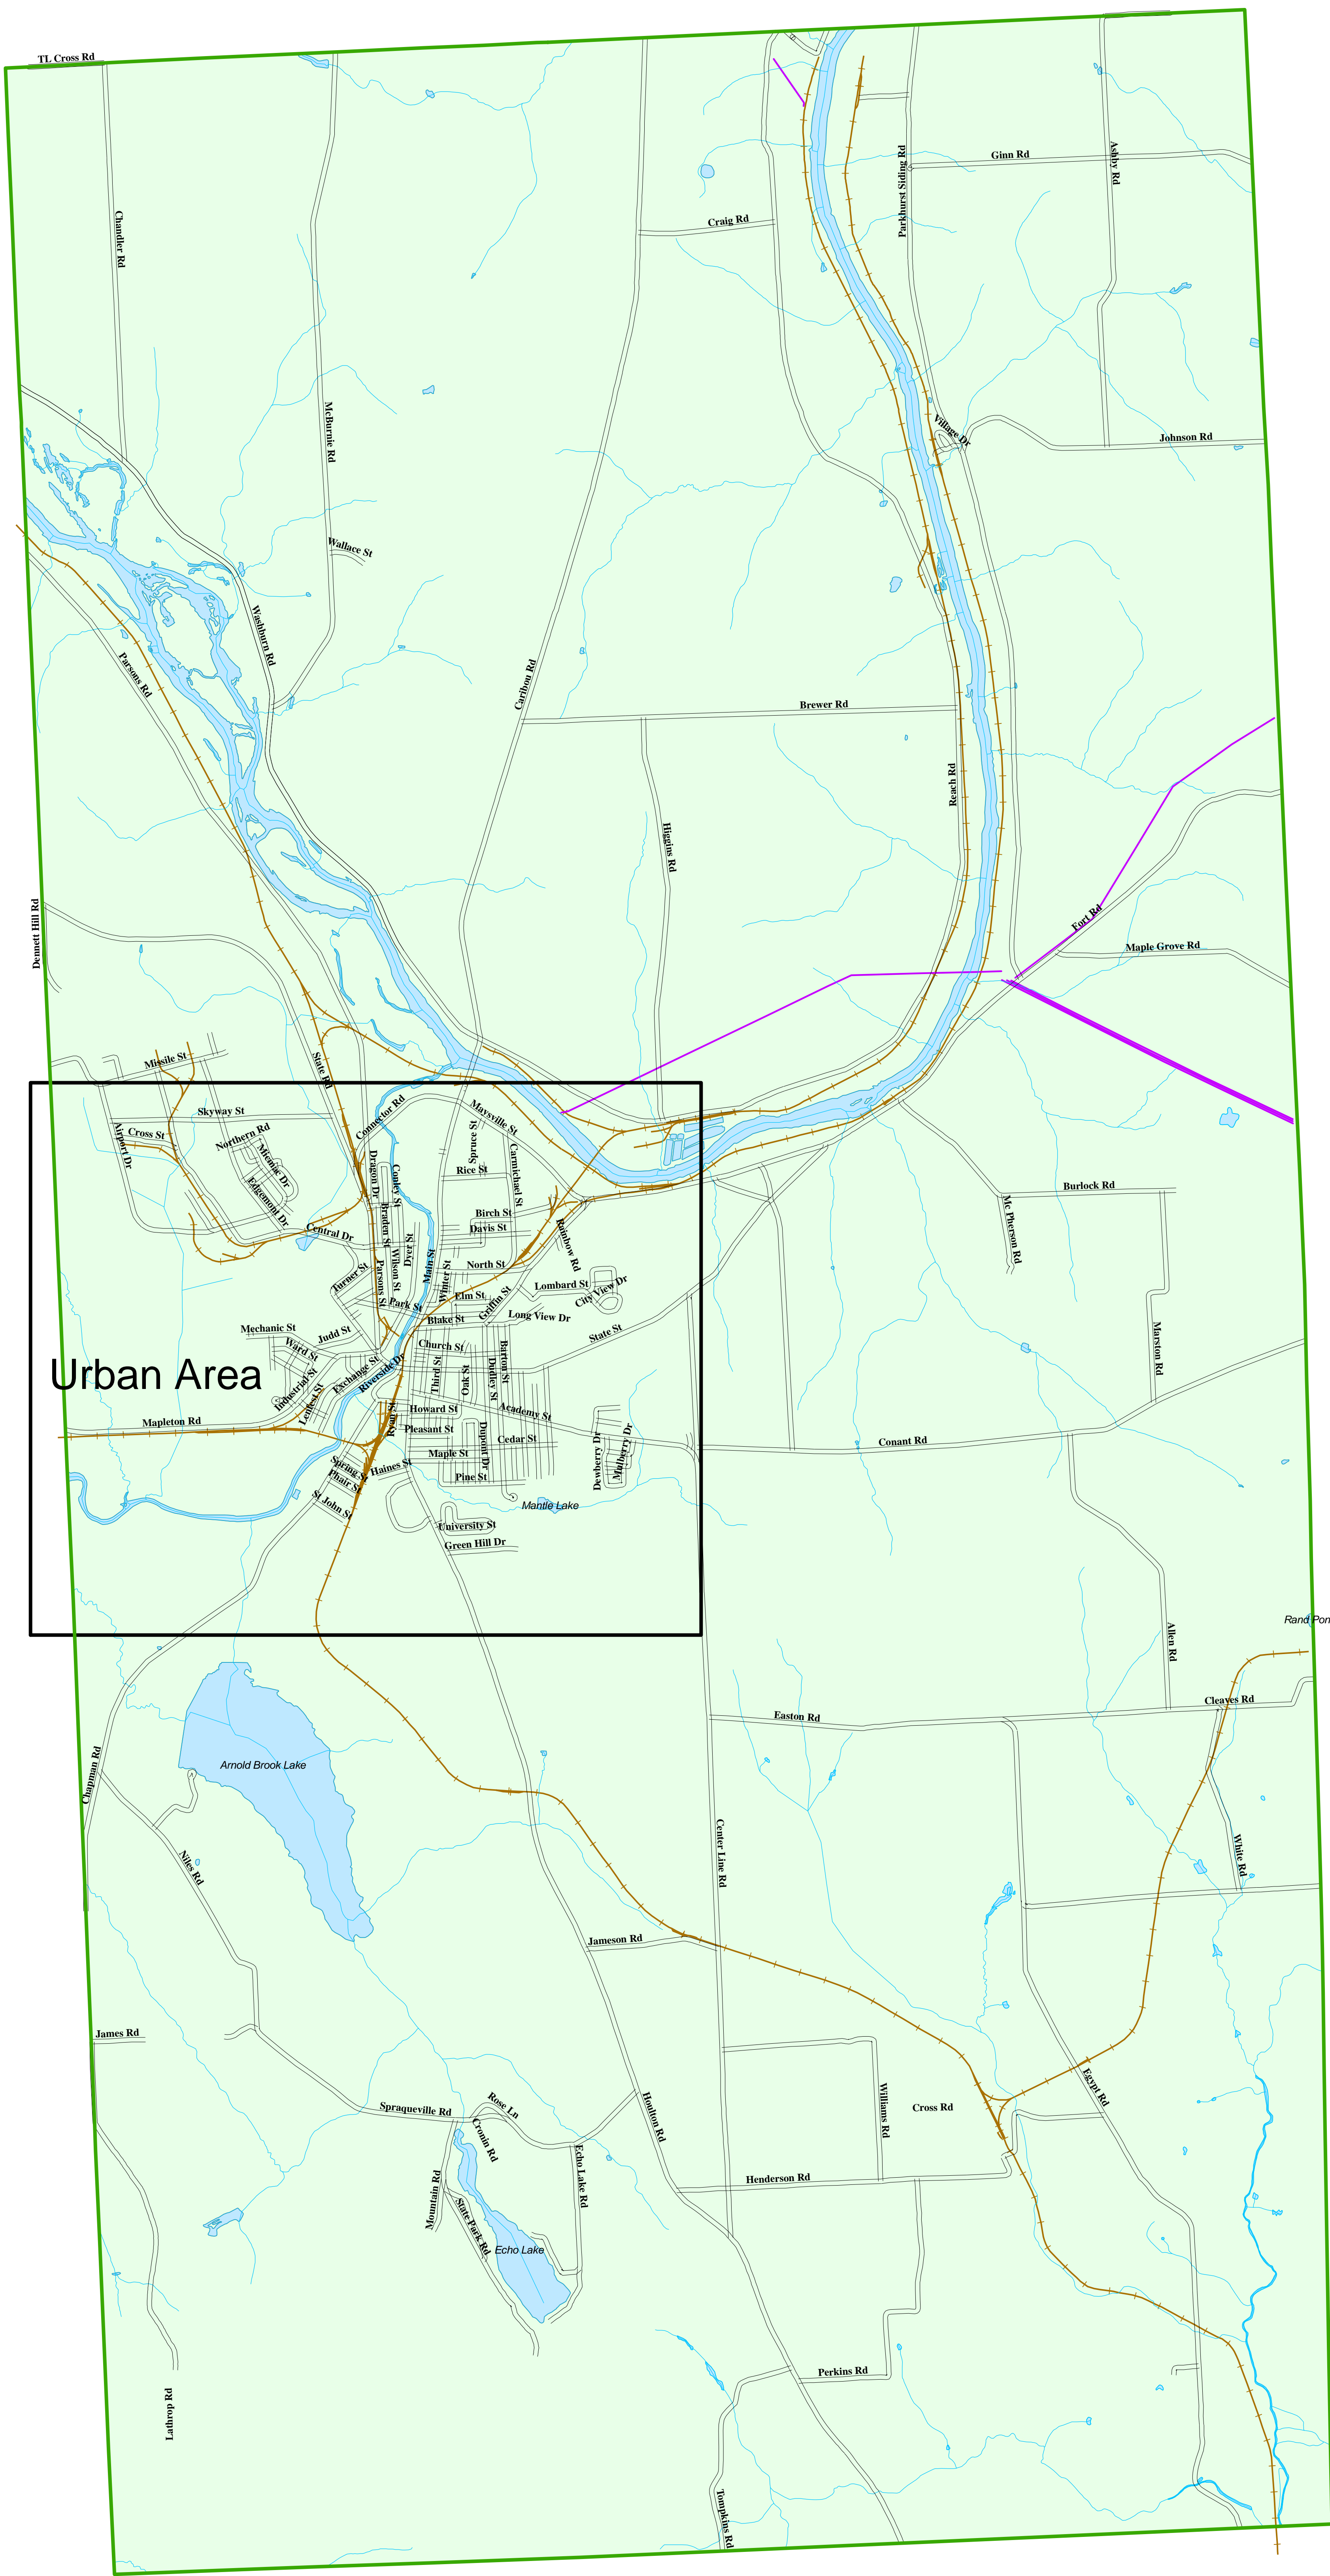

**Legend**

- Township Boundaries
- Urban Area
- Public Roads
- Rivers, Lakes and Ponds
- Brooks and Streams

**Other Transportation:**

- Power Transmission Lines
- Rail Road

Urban Area

1 inch equals 2,000 feet

City of Presque Isle  
Comprehensive Plan  
Base Map  
Date: 12/14/06