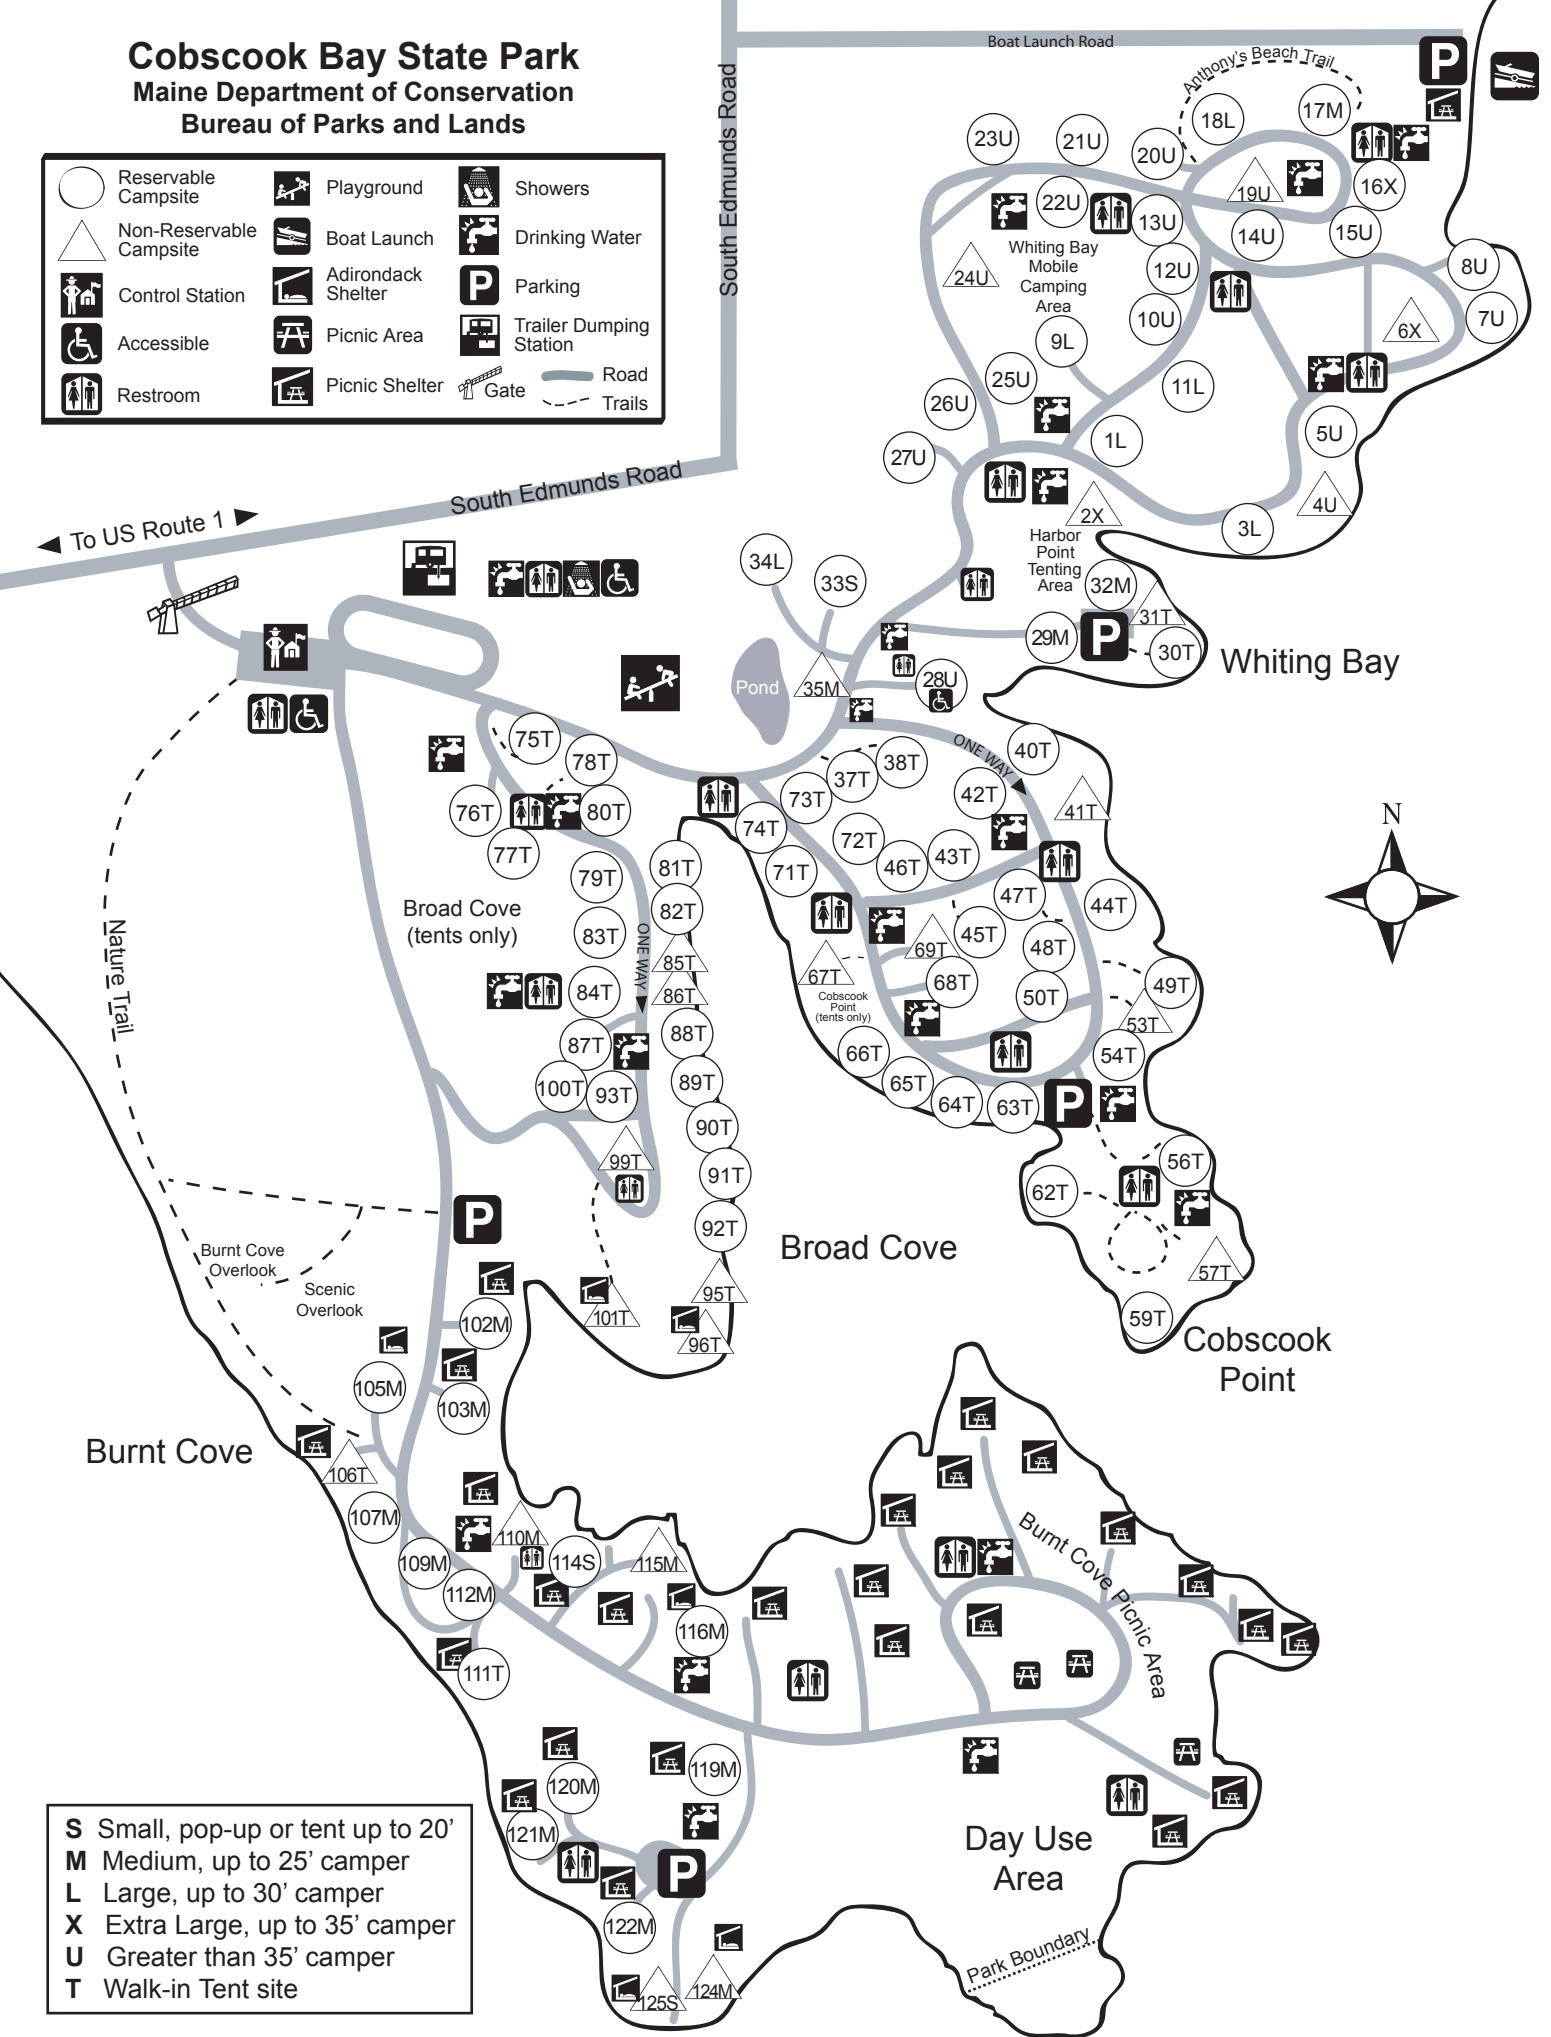

Cobscook Bay State Park

Maine Department of Conservation
Bureau of Parks and Lands

S Small, pop-up or tent up to 20'
M Medium, up to 25' camper
L Large, up to 30' camper
X Extra Large, up to 35' camper
U Greater than 35' camper
T Walk-in Tent site