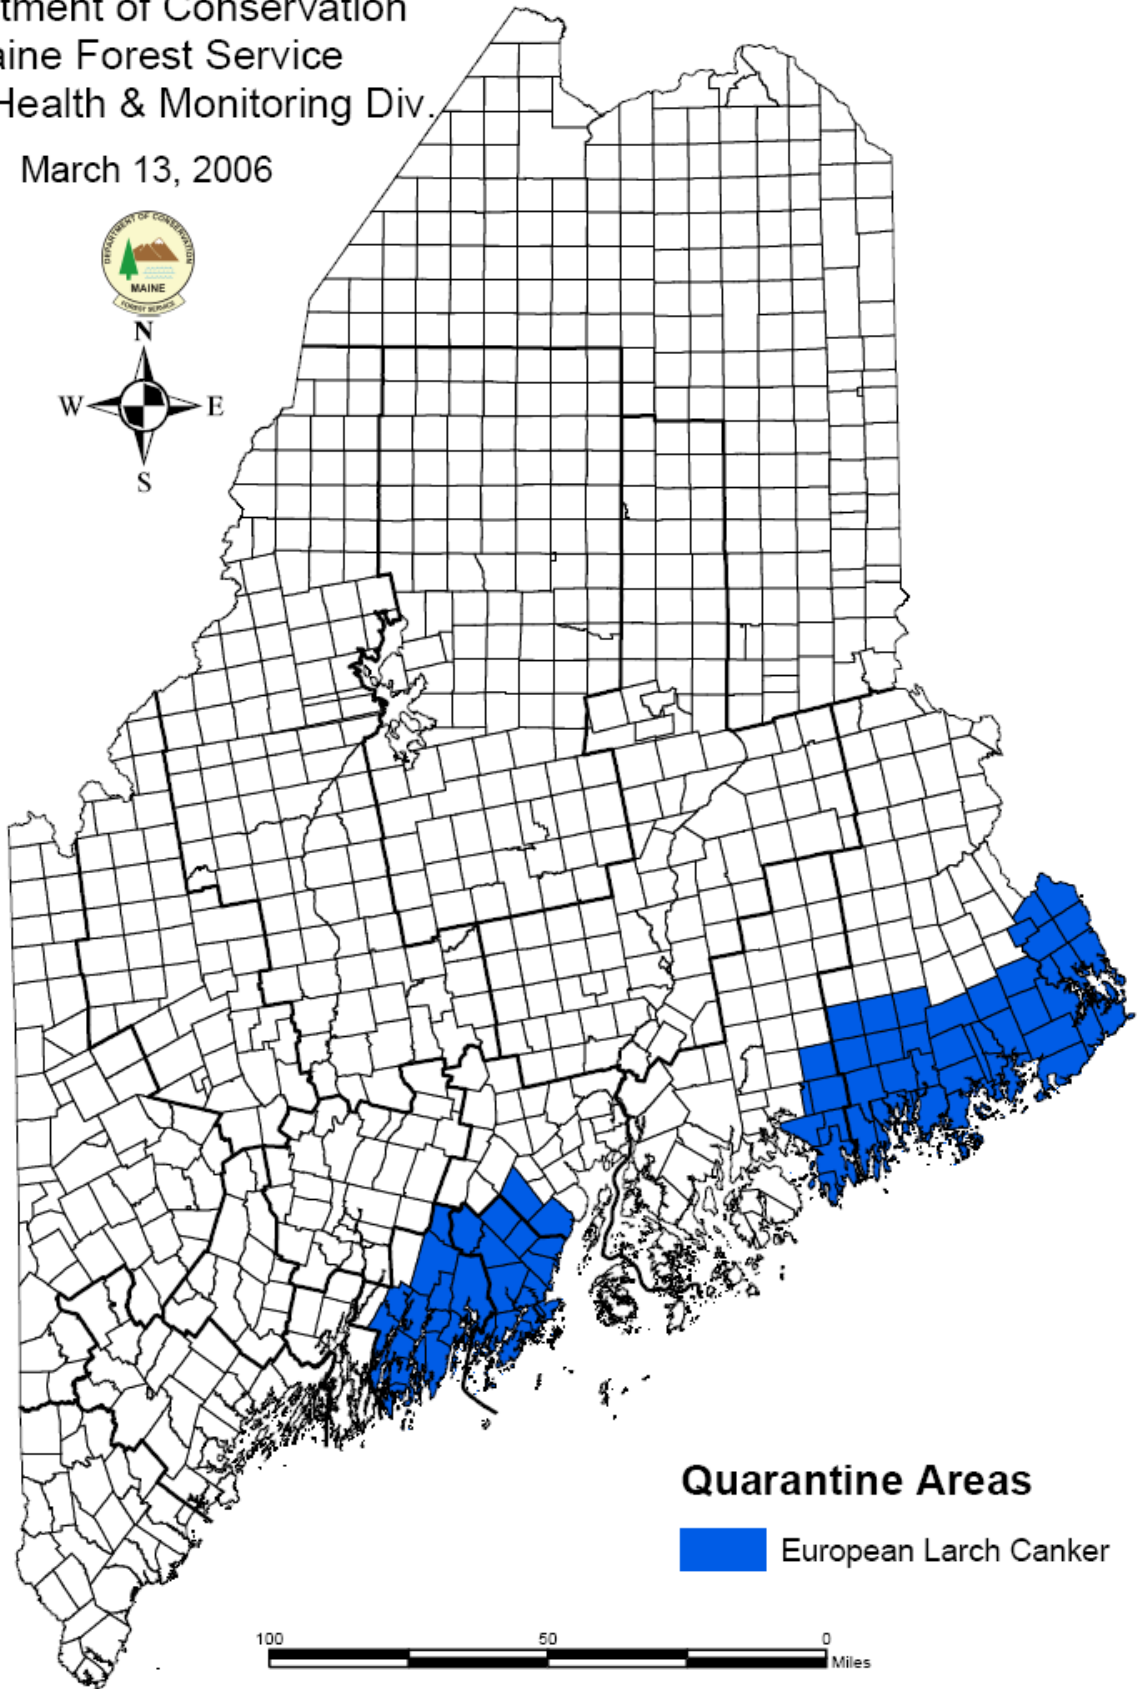

European Larch Canker Quarantine Area

Department of Conservation
Maine Forest Service
Forest Health & Monitoring Div.

March 13, 2006

Quarantine Areas

 European Larch Canker

G.T.Miller/w2k/e:/bugs/quarantine_areas_2006