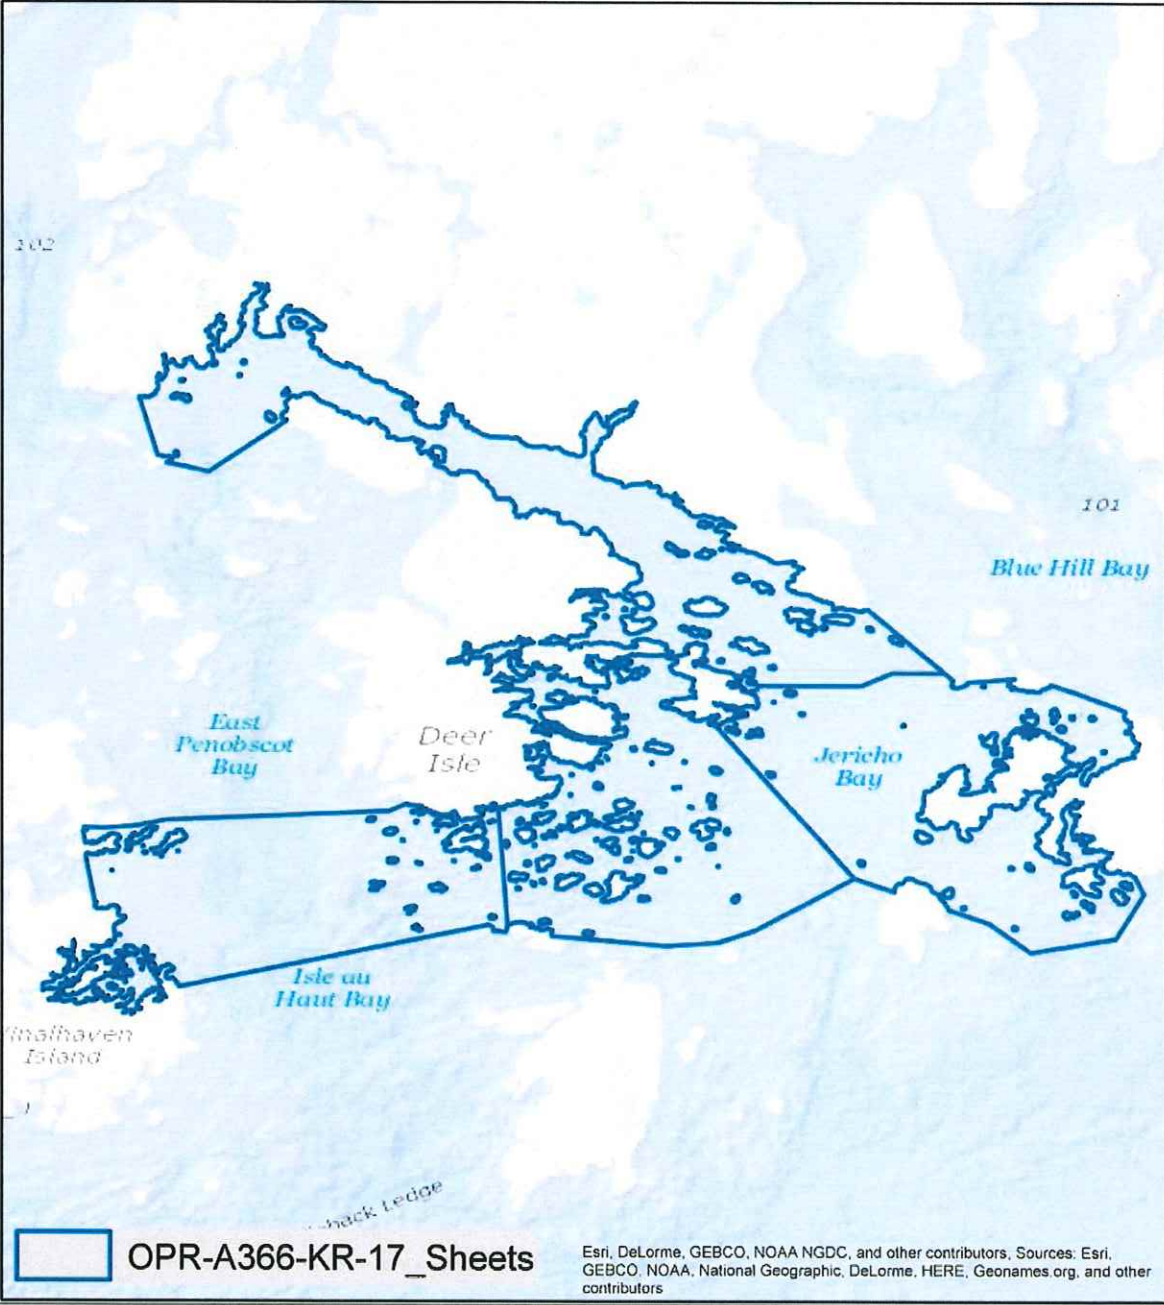

OPR-A366-KR-17
Penobscot Bay, ME
Sheet Layout
5/22/2017

Total SNM - 89

OPR-A366-KR-17_Sheets

Esri, DeLorme, GEBCO, NOAA NGDC, and other contributors, Sources: Esri, GEBCO, NOAA, National Geographic, DeLorme, HERE, Geonames.org, and other contributors

OPR-A366-KR-17_Sheets

OPR-A366-KR-17_Proposed_Bottom_Samples

and other contributors, Sources: Esri, DeLorme, HERE, Geonames.org, and other contributors