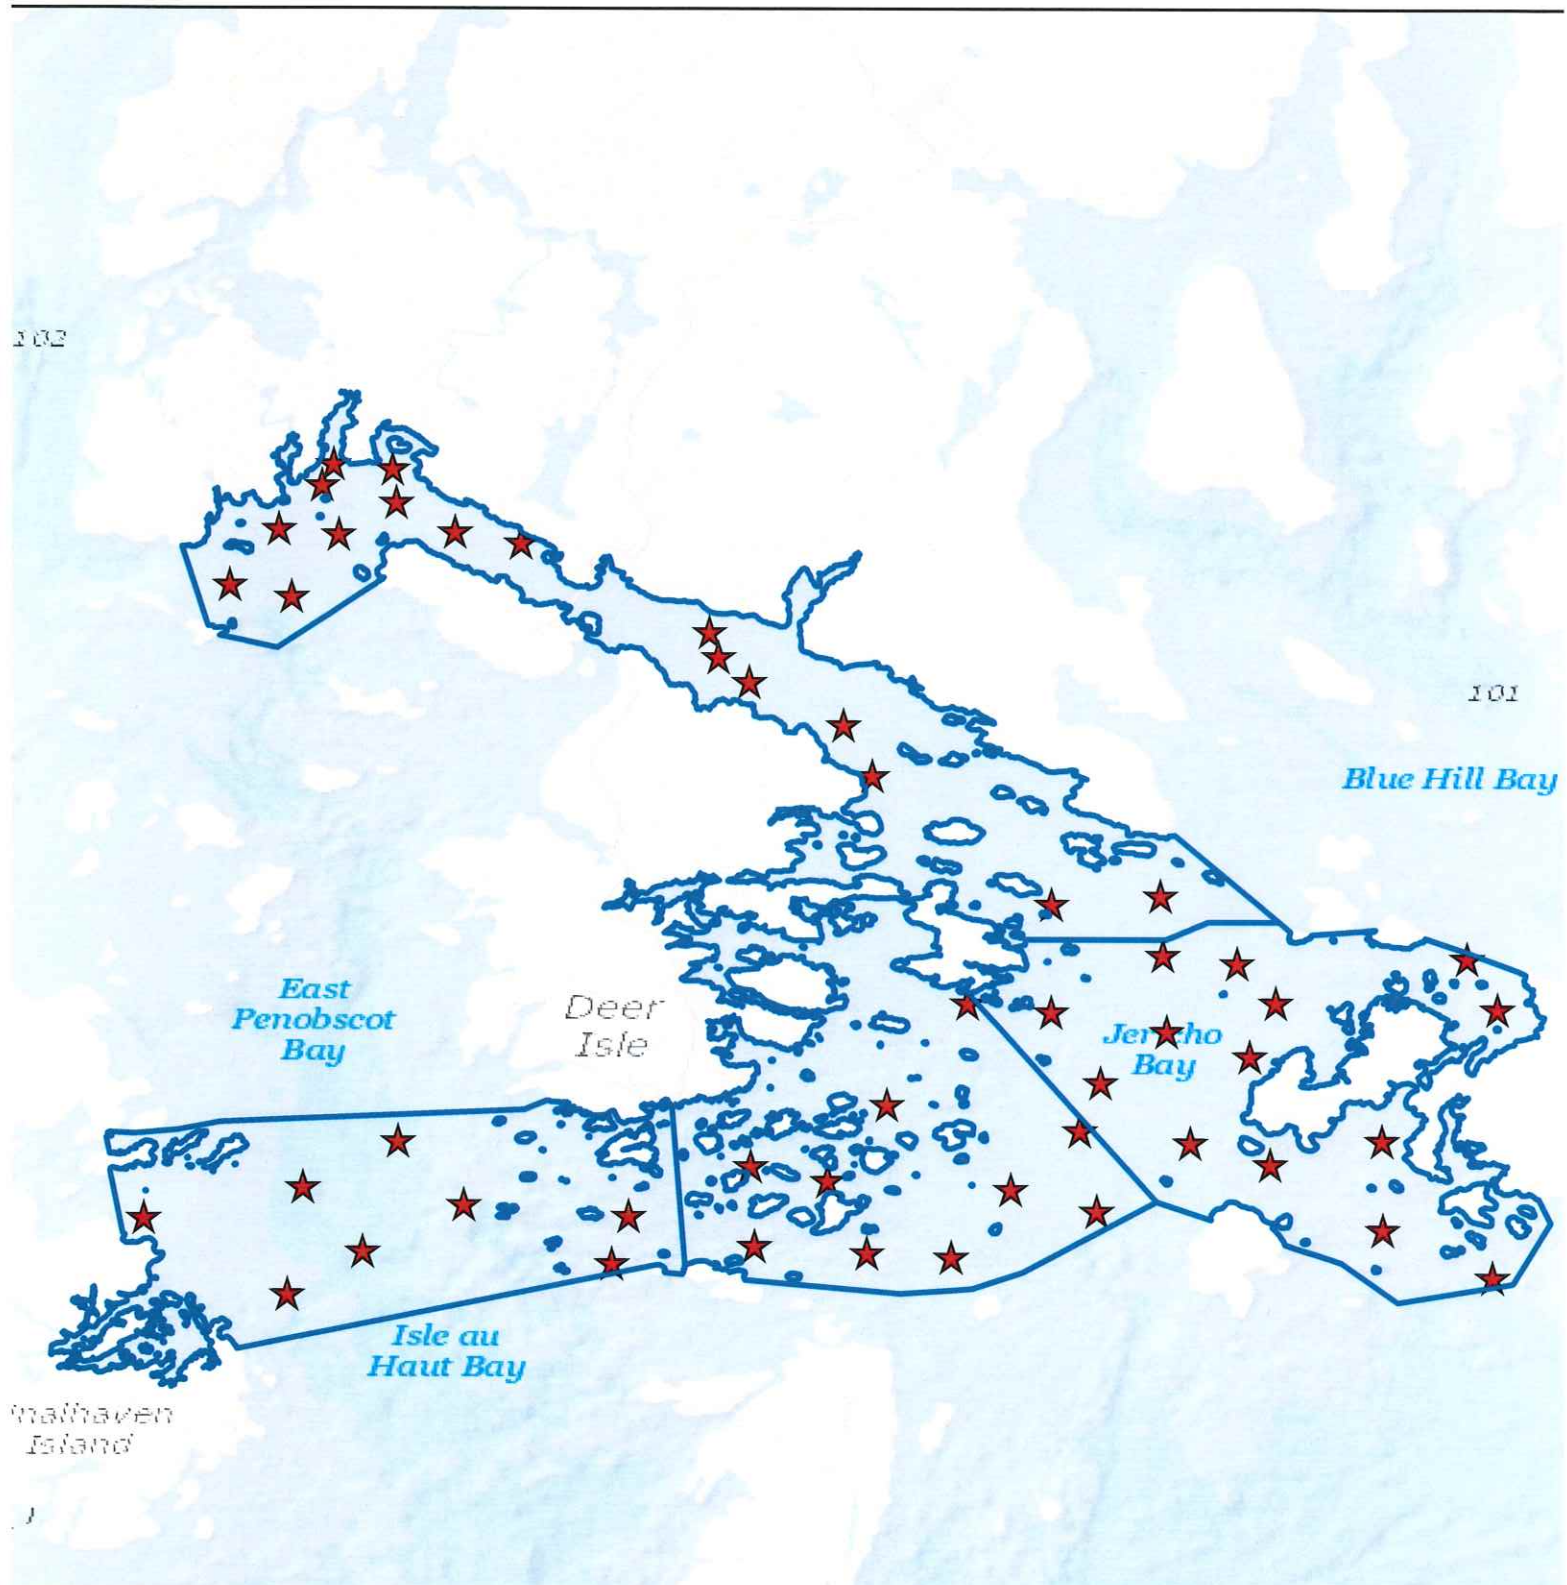

OPR-A366-KR-17
Penobscot Bay, ME
Sheet Layout
5/22/2017

Total SNM - 89

OPR-A366-KR-17_Sheets

Esri, DeLorme, GEBCO, NOAA NGDC, and other contributors, Sources: Esri, GEBCO, NOAA, National Geographic, DeLorme, HERE, Geonames.org, and other contributors

OPR-A366-KR-17_Sheets

OPR-A366-KR-17_Proposed_Bottom_Samples

and other contributors, Sources: Esri, DeLorme, HERE, Geonames.org, and other contributors