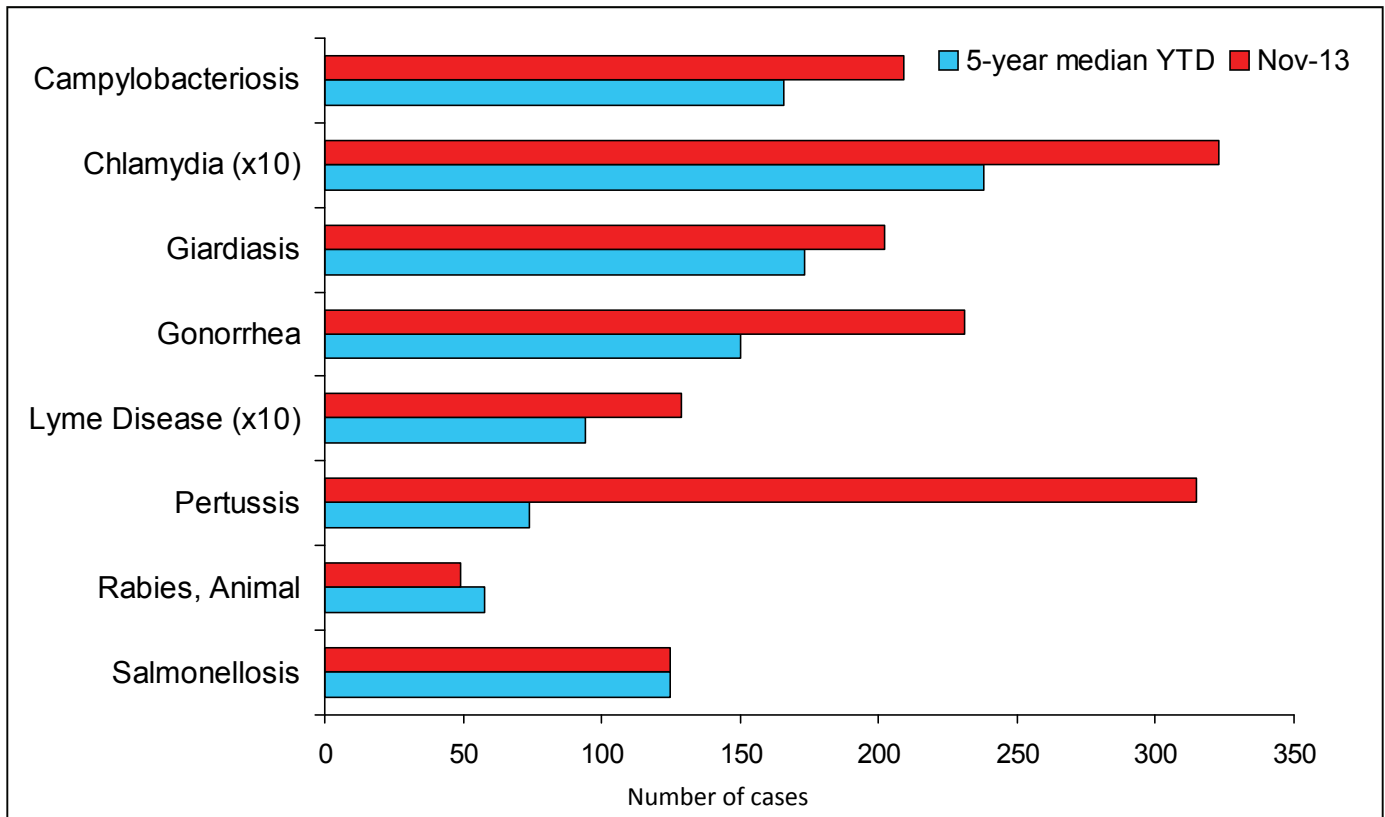

Selected Reportable Diseases in Maine, Year-to-Date (YTD) and Five Year Median through November 2013

Note: Data are final as of 12/20/13