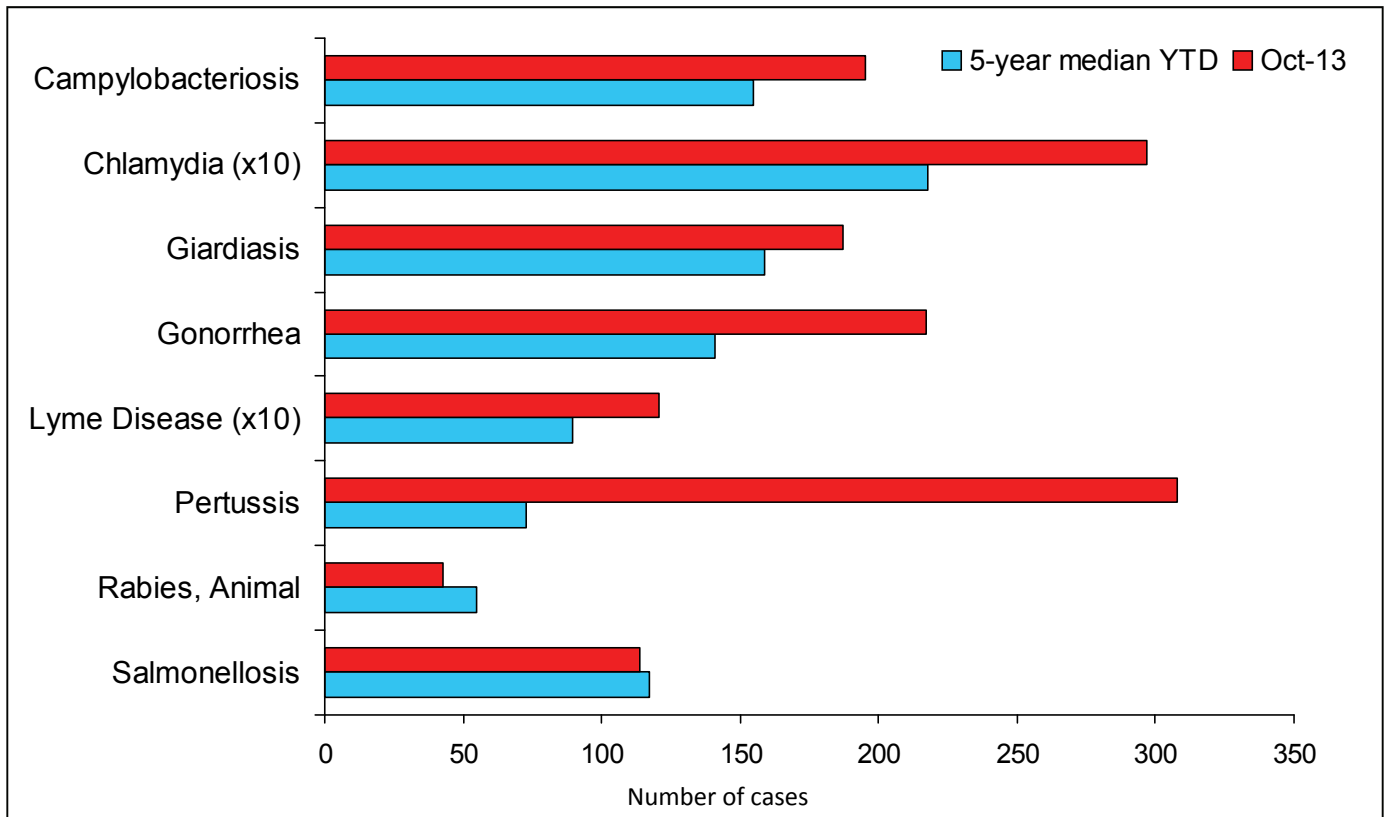

Selected Reportable Diseases in Maine, Year-to-Date (YTD) and Five Year Median through October 2013

Note: Data are final as of 10/25/13