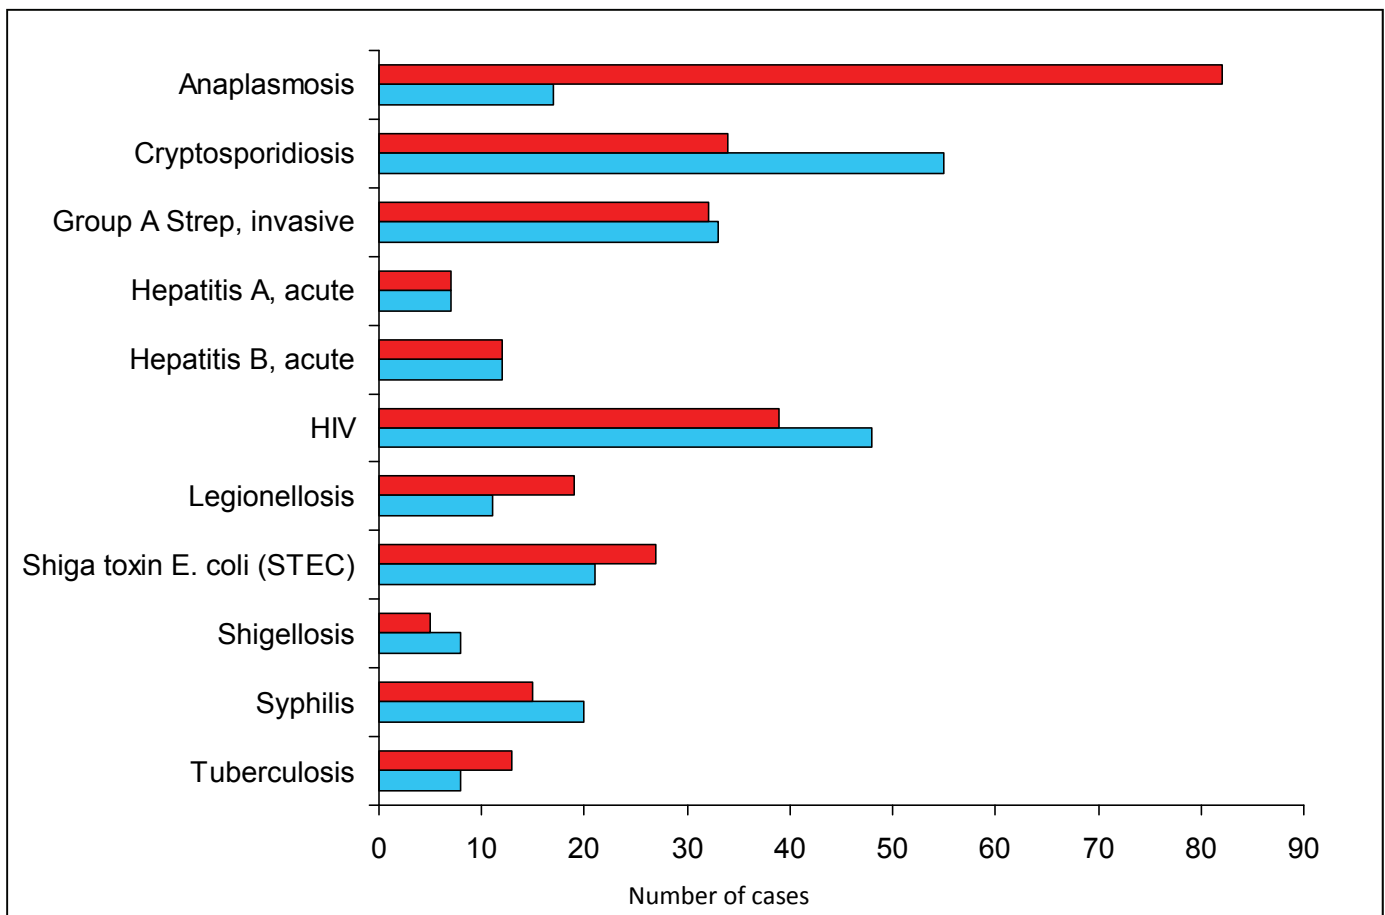

Selected Reportable Diseases in Maine, Year-to-Date (YTD) and Five Year Median through November 2013

Note: Data are final as of 12/20/13