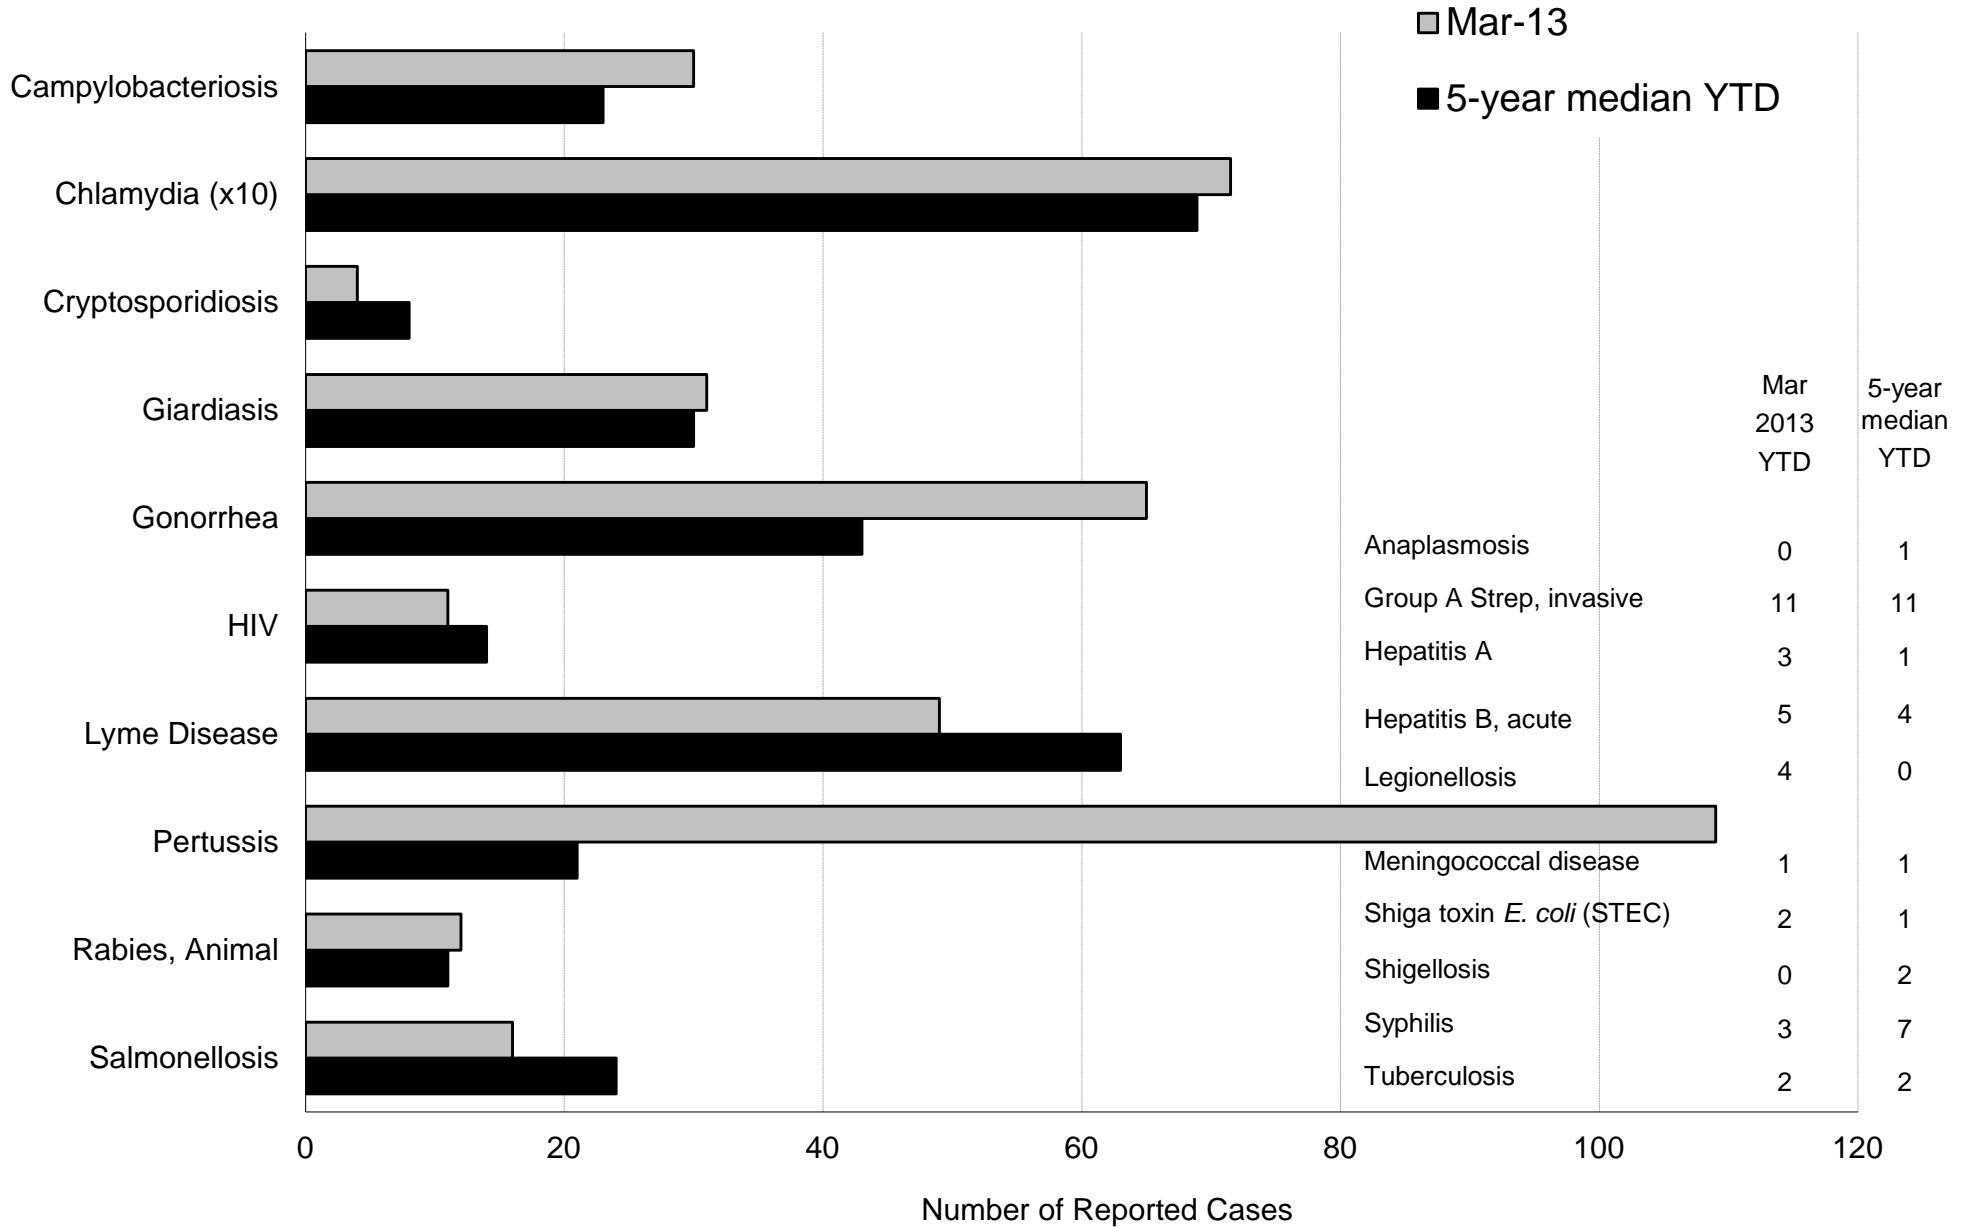

Selected Reportable Diseases in Maine Year-To-Date (YTD) Through January 2013

Note: Data are preliminary as of 2/20/13.
Chlamydia numbers need to be multiplied by 10.

Selected Reportable Diseases in Maine Year-To-Date (YTD) Through February 2013

Note: Data are preliminary as of 3/19/13.
Chlamydia numbers need to be multiplied by 10.

Selected Reportable Diseases in Maine Year-To-Date (YTD) Through March 2013

Note: Data are preliminary as of 4/22/13.
Chlamydia numbers need to be multiplied by 10.