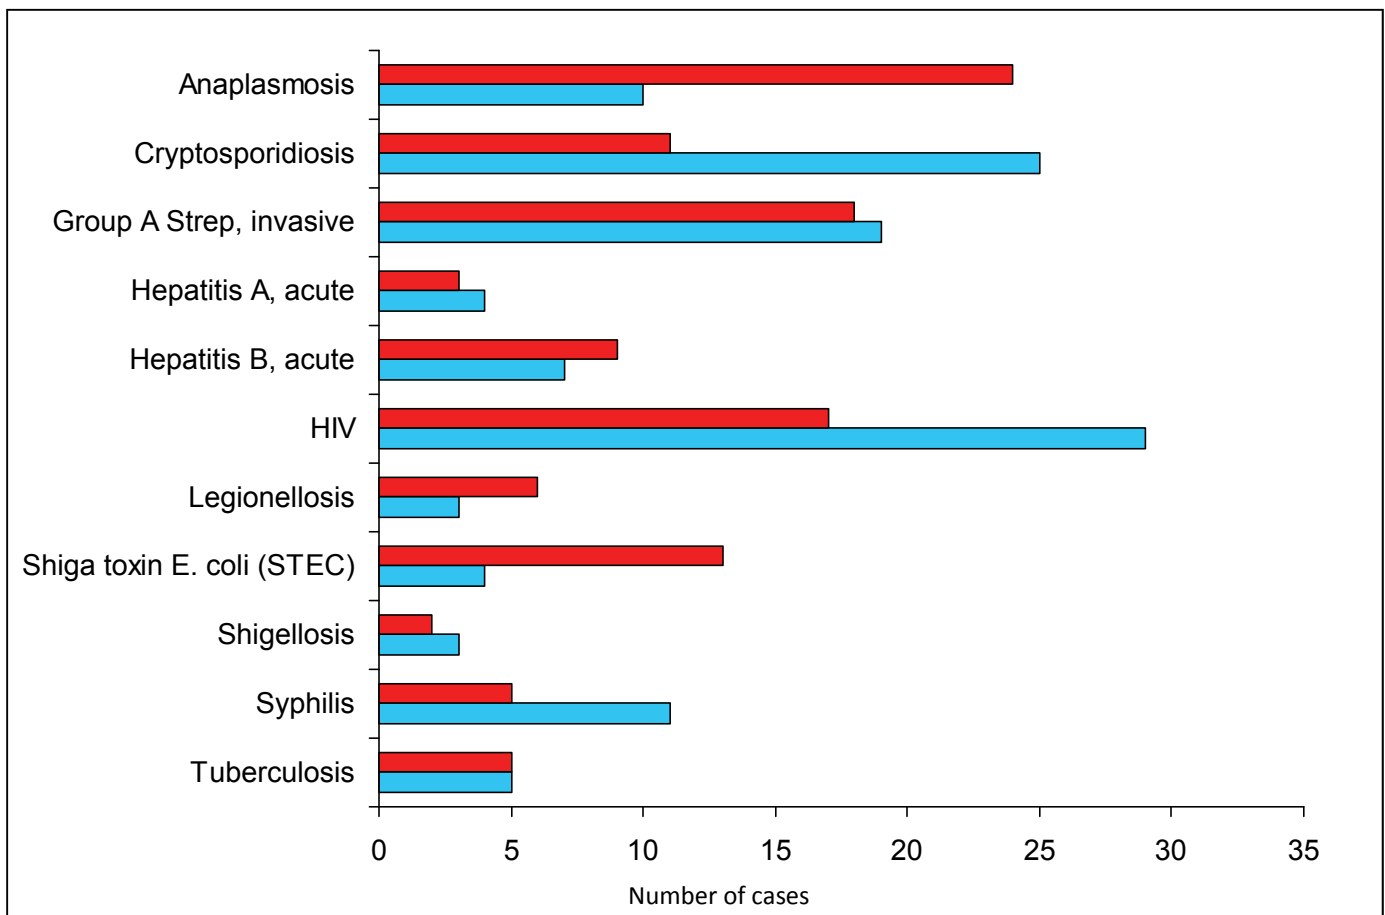

Selected Reportable Diseases in Maine Year-To-Date (YTD) Through April 2013

Note: Data are preliminary as of 5/20/13.
Chlamydia numbers need to be multiplied by 10.

Selected Reportable Diseases in Maine Year-To-Date (YTD) Through May 2013

Note: Data are preliminary as of 6/20/13.
Chlamydia numbers need to be multiplied by 10.

Selected Reportable Diseases in Maine, Year-to-Date (YTD) and Five Year Median through June 2013

Note: Data are final as of 7/22/13