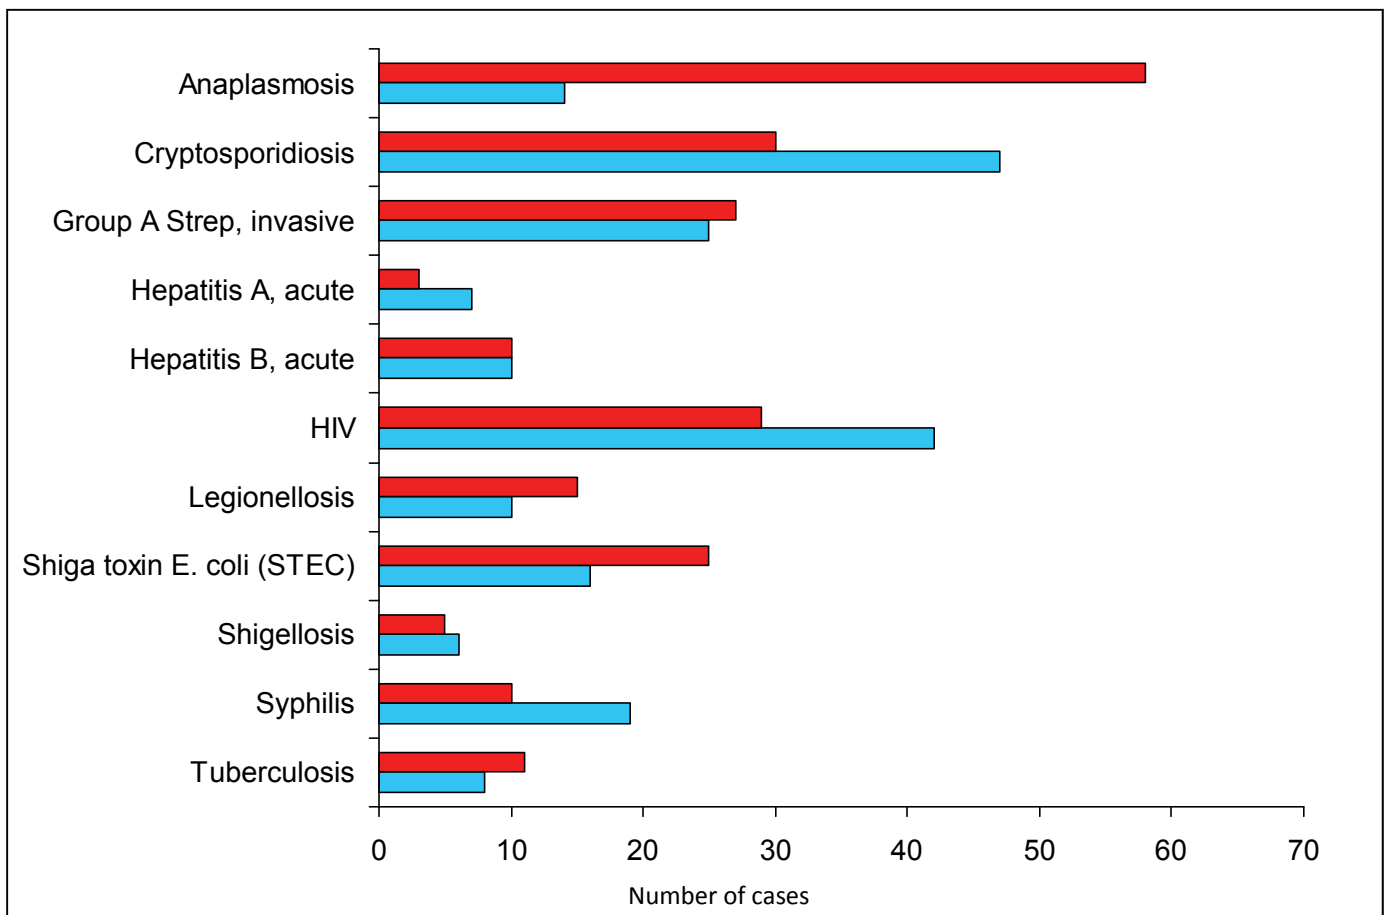

Selected Reportable Diseases in Maine, Year-to-Date (YTD) and Five Year Median through September 2013

Note: Data are final as of 10/25/13