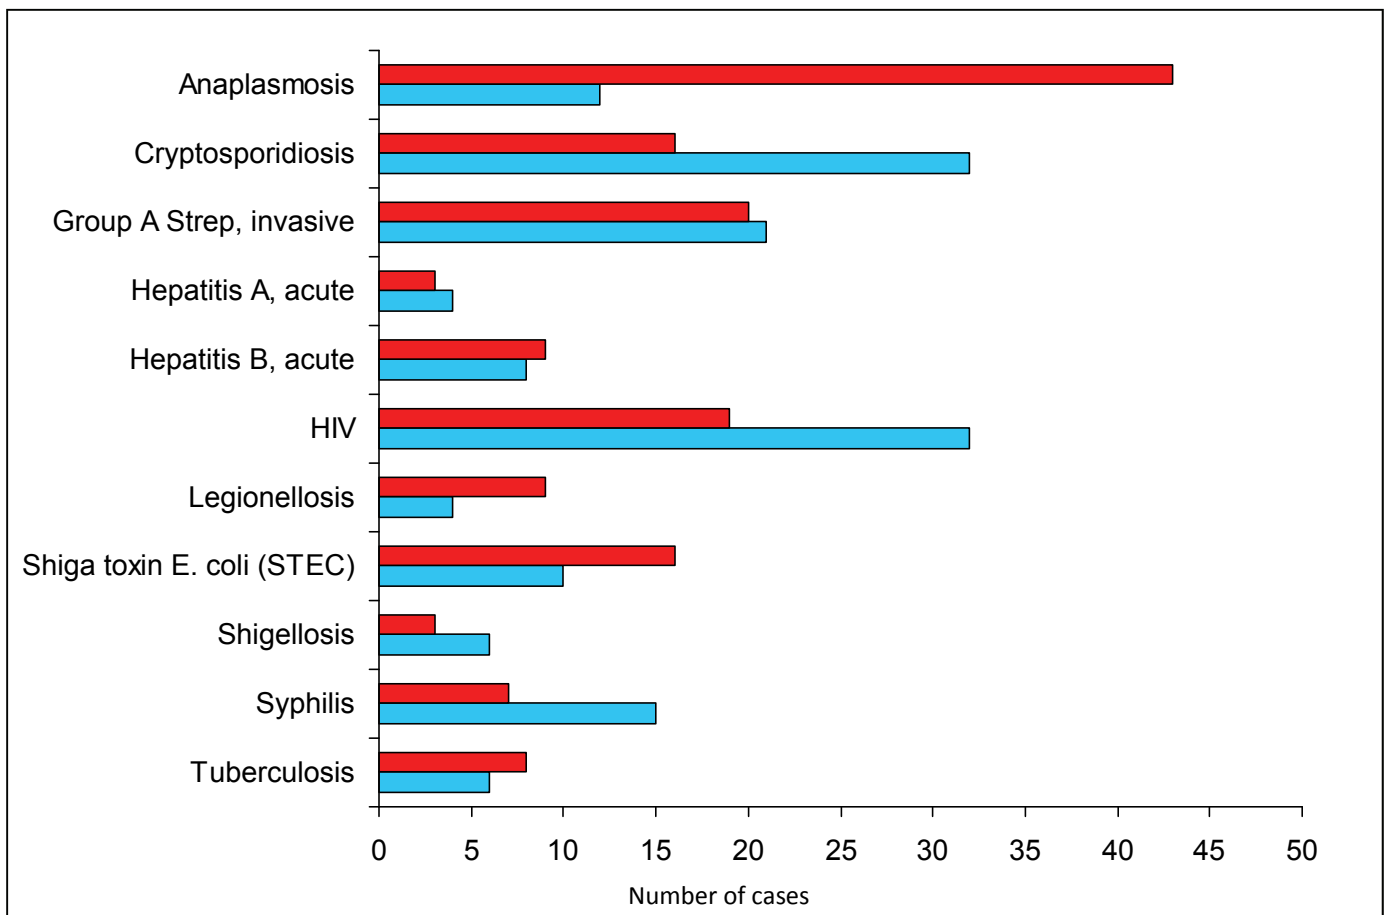

Selected Reportable Diseases in Maine, Year-to-Date (YTD) and Five Year Median through July 2013

Note: Data are final as of 8/20/13