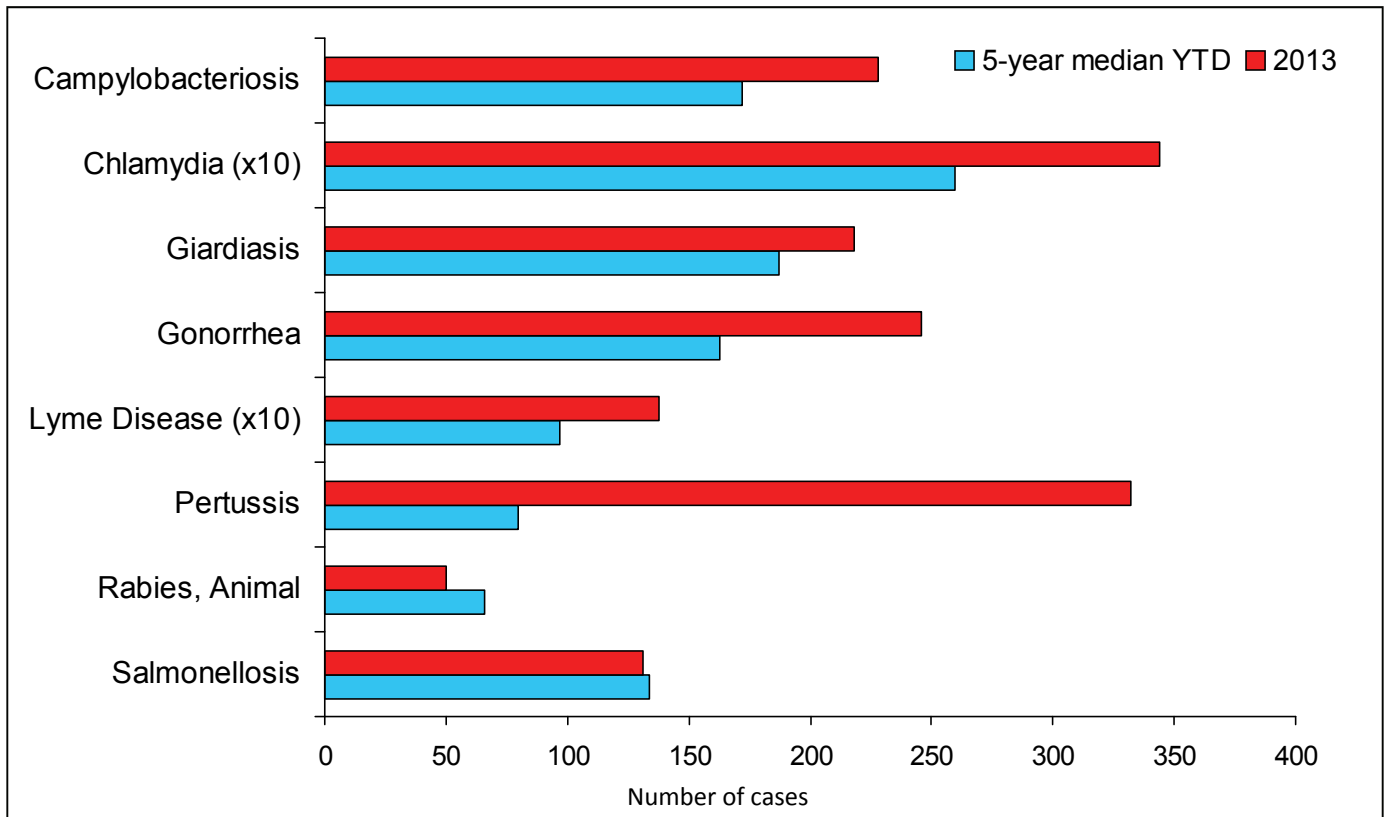

Selected Reportable Diseases in Maine, Year-to-Date (YTD) and Five Year Median, 2013

Note: Data are final as of 5/18/14