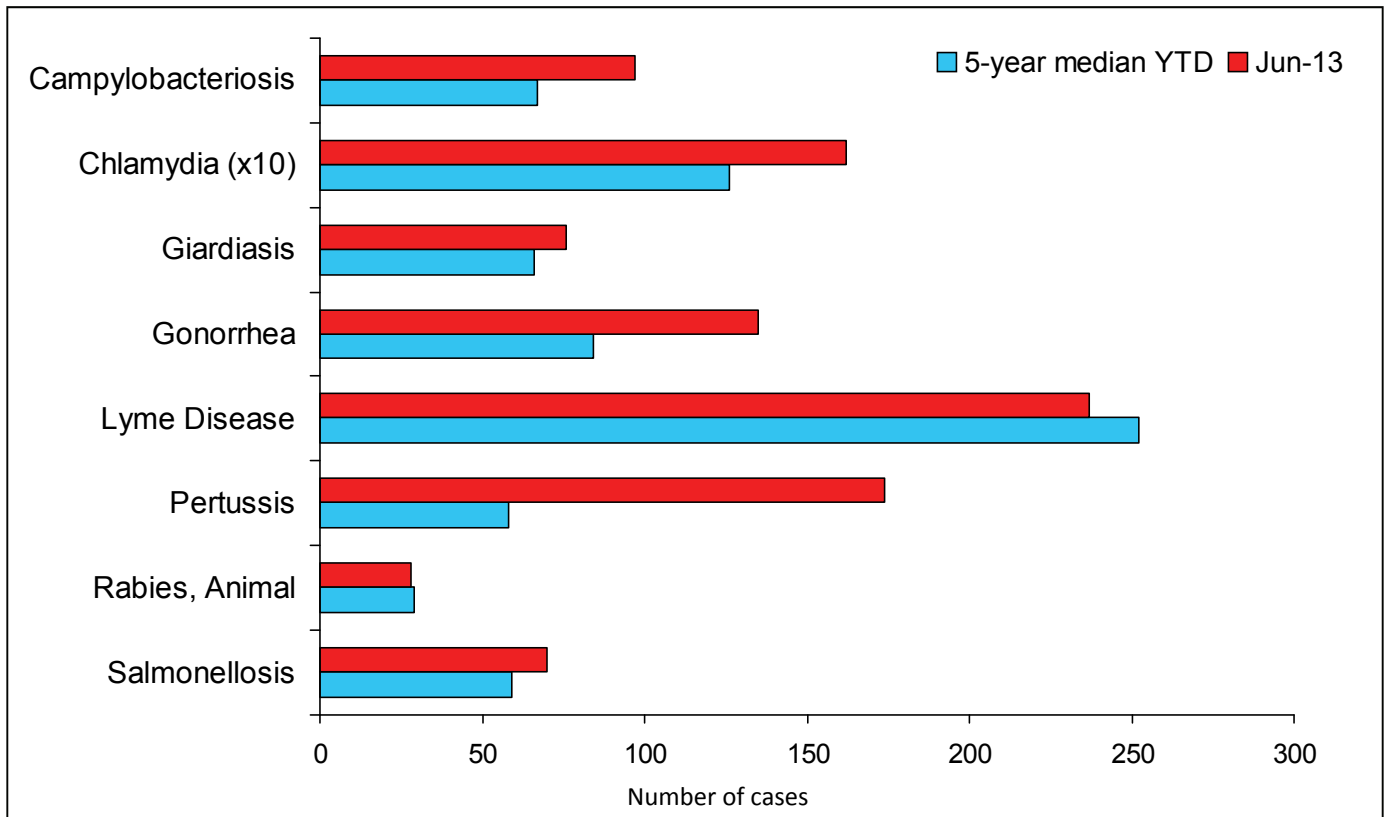

Note: Data are preliminary as of 3/19/13.
Chlamydia numbers need to be multiplied by 10.

Selected Reportable Diseases in Maine Year-To-Date (YTD) Through March 2013

Note: Data are preliminary as of 4/22/13.
Chlamydia numbers need to be multiplied by 10.

Selected Reportable Diseases in Maine Year-To-Date (YTD) Through April 2013

Note: Data are preliminary as of 5/20/13.
Chlamydia numbers need to be multiplied by 10.

Selected Reportable Diseases in Maine Year-To-Date (YTD) Through May 2013

Note: Data are preliminary as of 6/20/13.
Chlamydia numbers need to be multiplied by 10.

Selected Reportable Diseases in Maine, Year-to-Date (YTD) and Five Year Median through June 2013

Note: Data are final as of 7/22/13