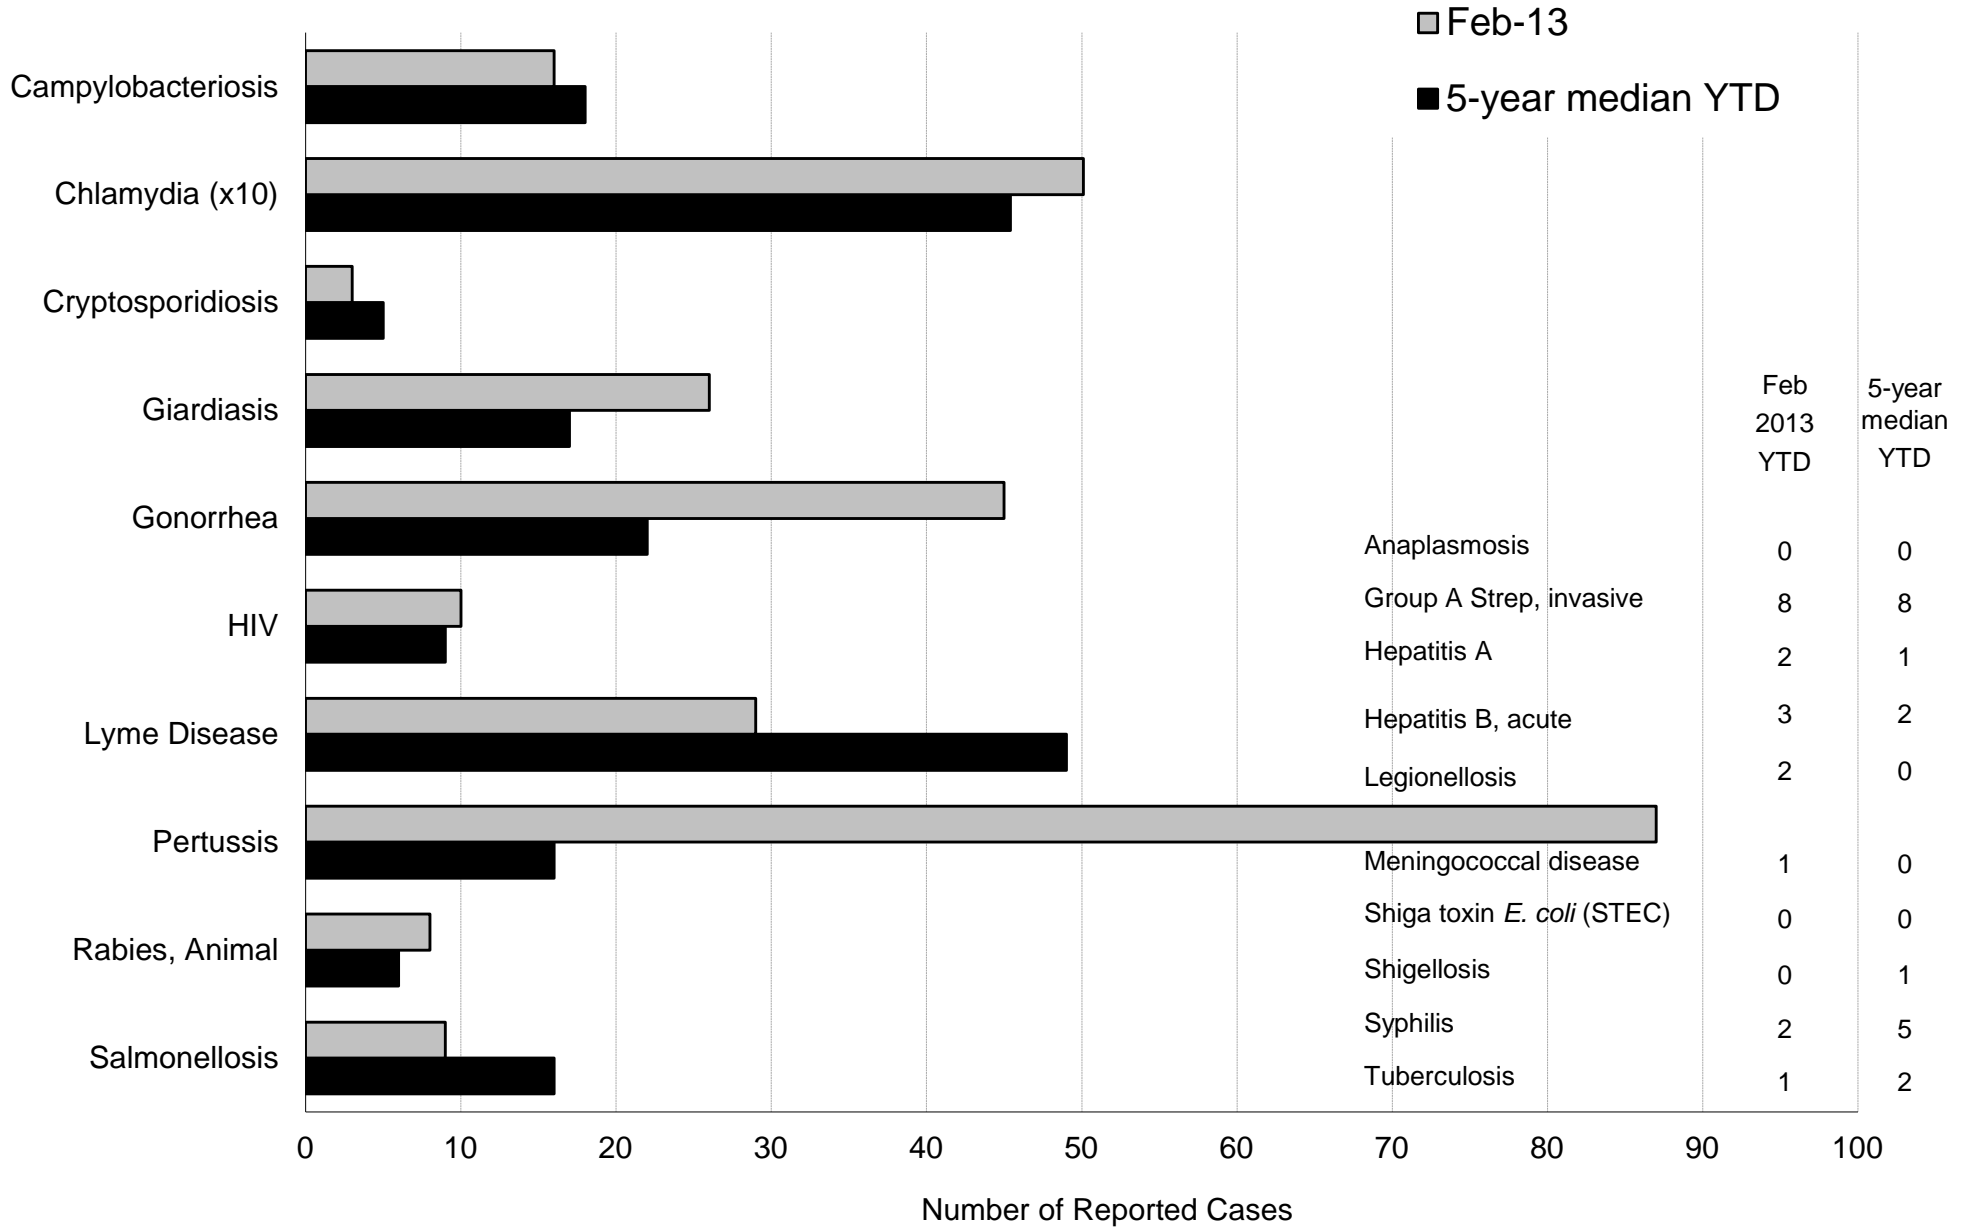

Selected Reportable Diseases in Maine Year-To-Date (YTD) Through January 2013

Note: Data are preliminary as of 2/20/13.
Chlamydia numbers need to be multiplied by 10.

Selected Reportable Diseases in Maine Year-To-Date (YTD) Through February 2013

Note: Data are preliminary as of 3/19/13.
Chlamydia numbers need to be multiplied by 10.

Selected Reportable Diseases in Maine Year-To-Date (YTD) Through March 2013

Note: Data are preliminary as of 4/22/13.
Chlamydia numbers need to be multiplied by 10.