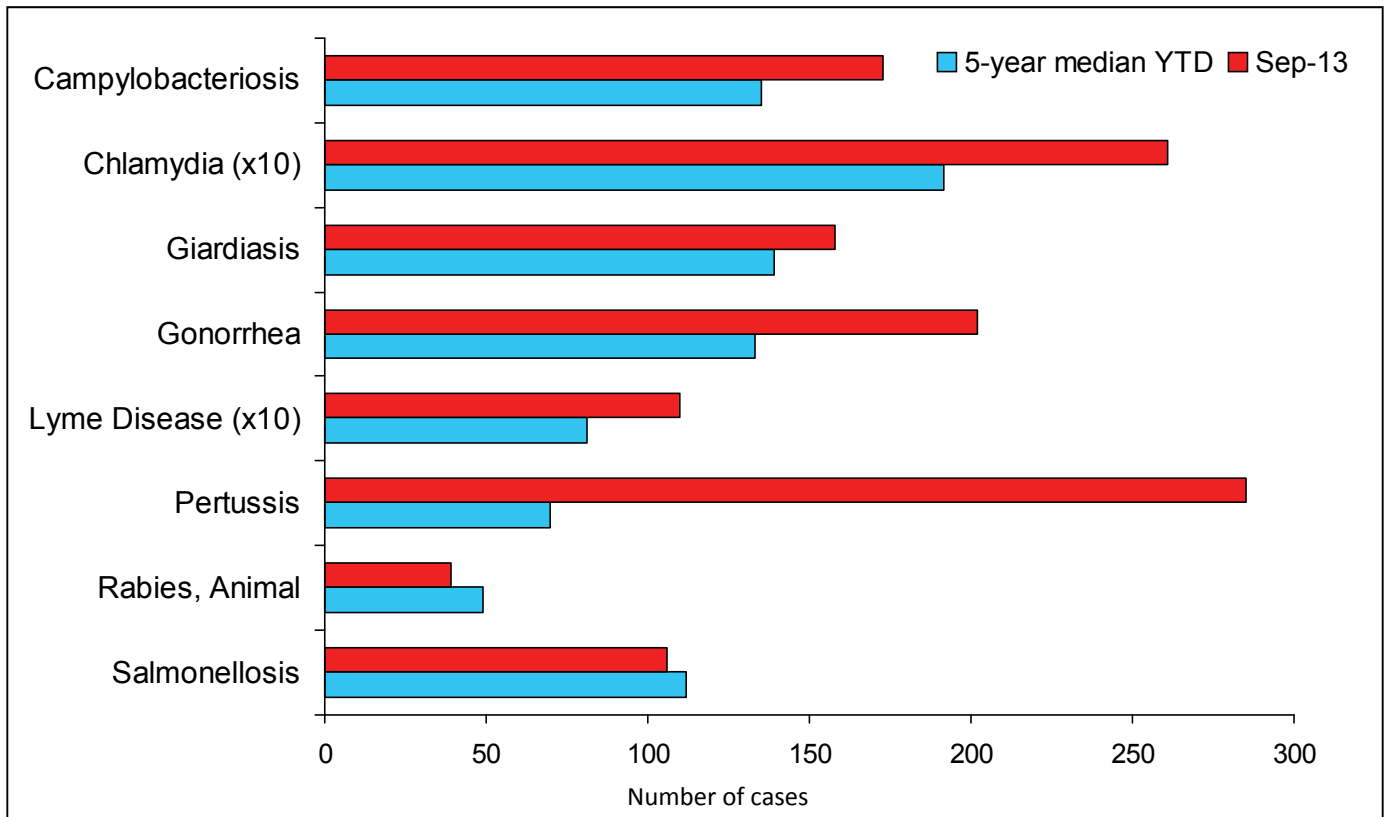

Selected Reportable Diseases in Maine, Year-to-Date (YTD) and Five Year Median through September 2013

Note: Data are final as of 10/25/13