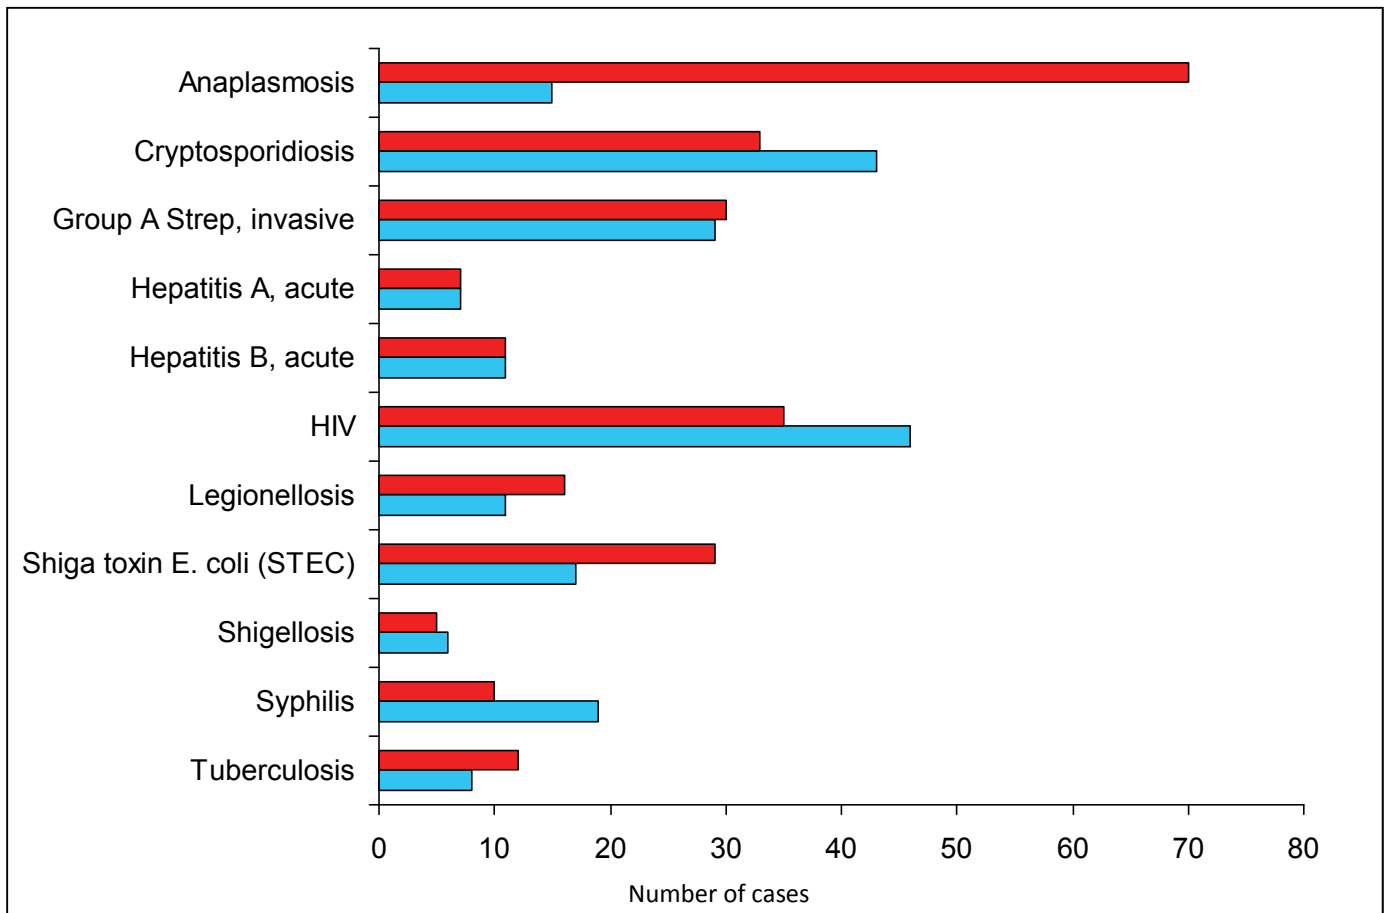

Selected Reportable Diseases in Maine, Year-to-Date (YTD) and Five Year Median through October 2013

Note: Data are final as of 10/25/13