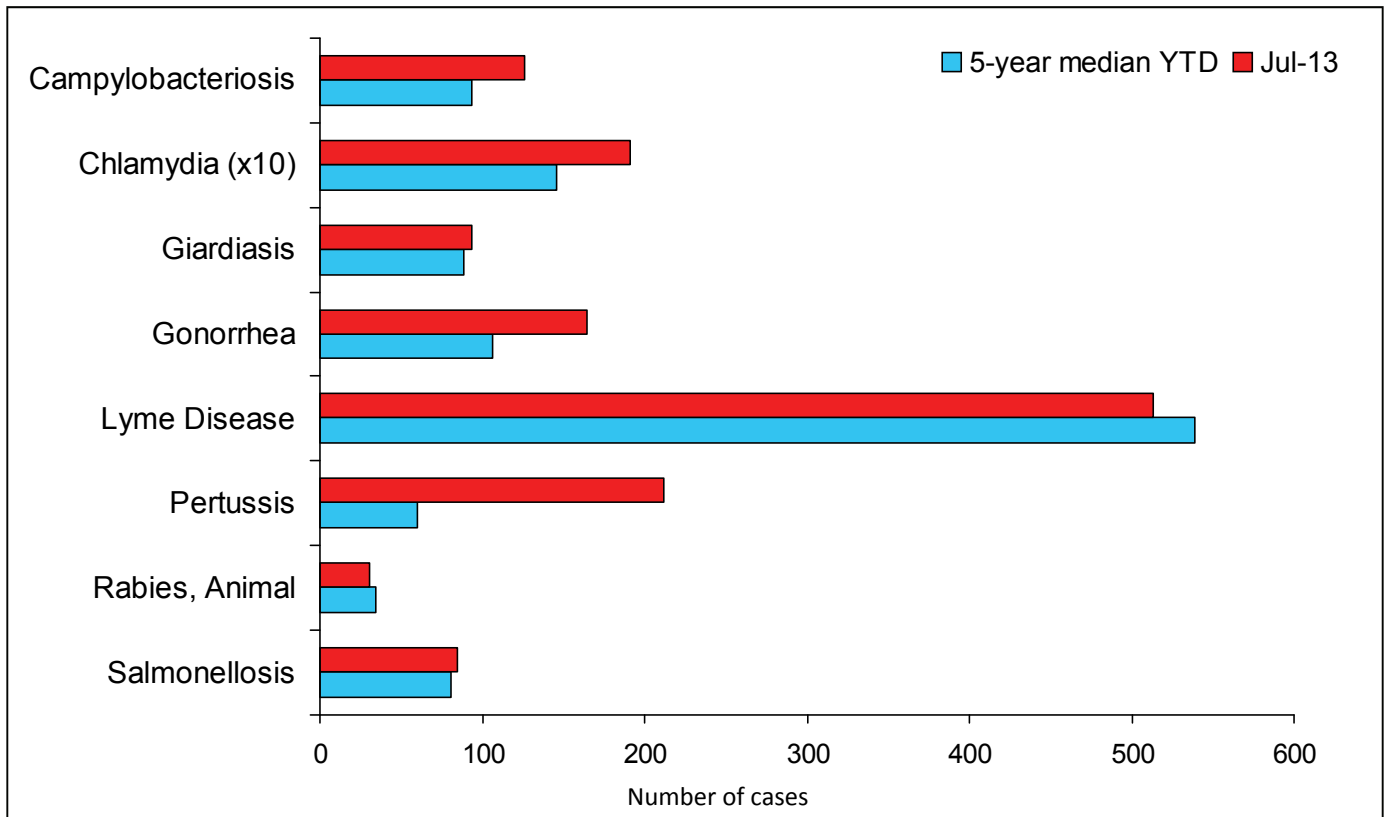

Selected Reportable Diseases in Maine, Year-to-Date (YTD) and Five Year Median through July 2013

Note: Data are final as of 8/20/13