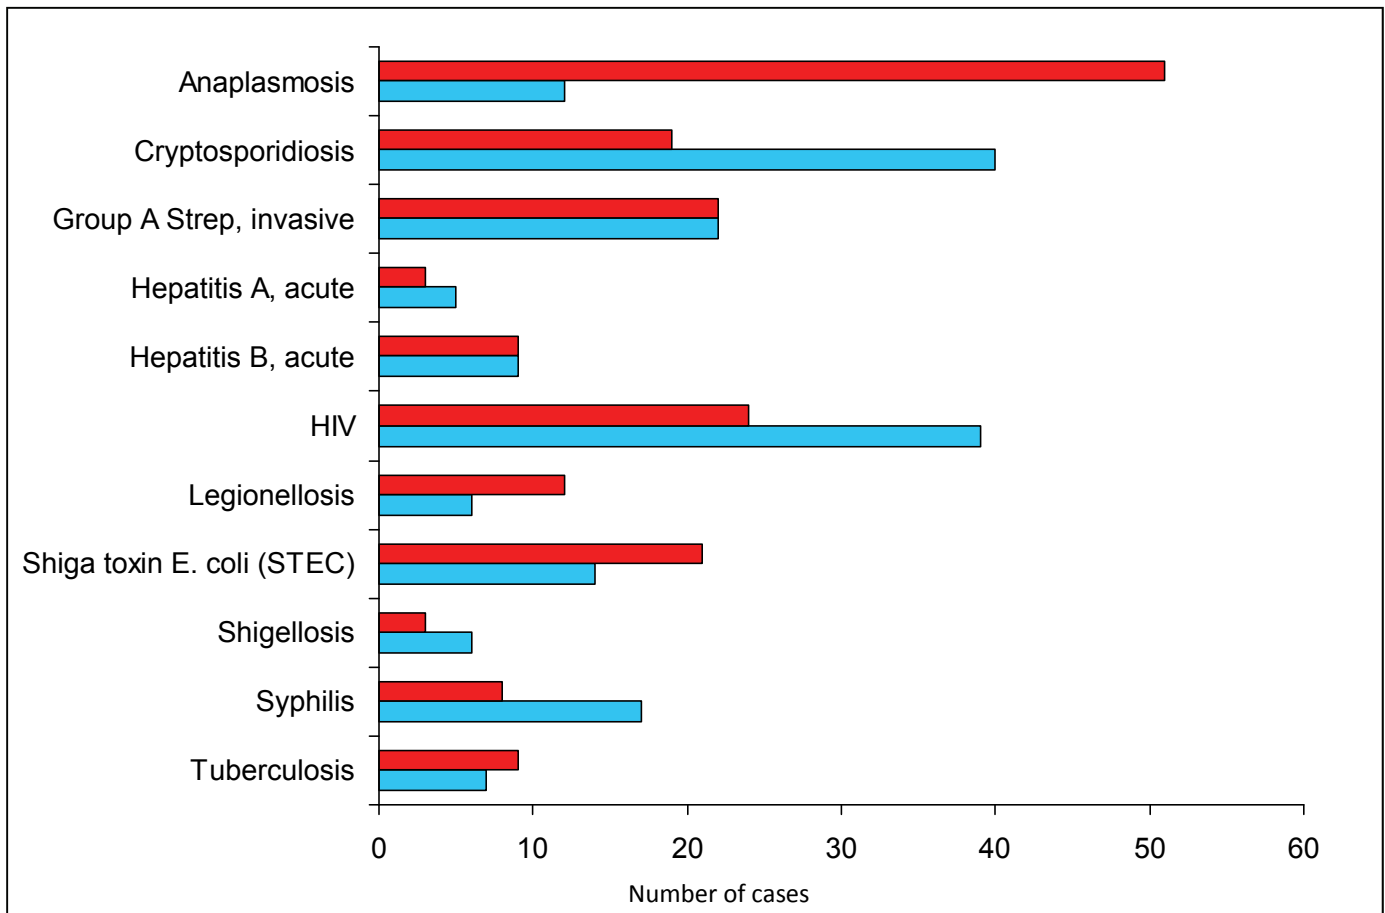

Selected Reportable Diseases in Maine, Year-to-Date (YTD) and Five Year Median through August 2013

Note: Data are final as of 9/23/13