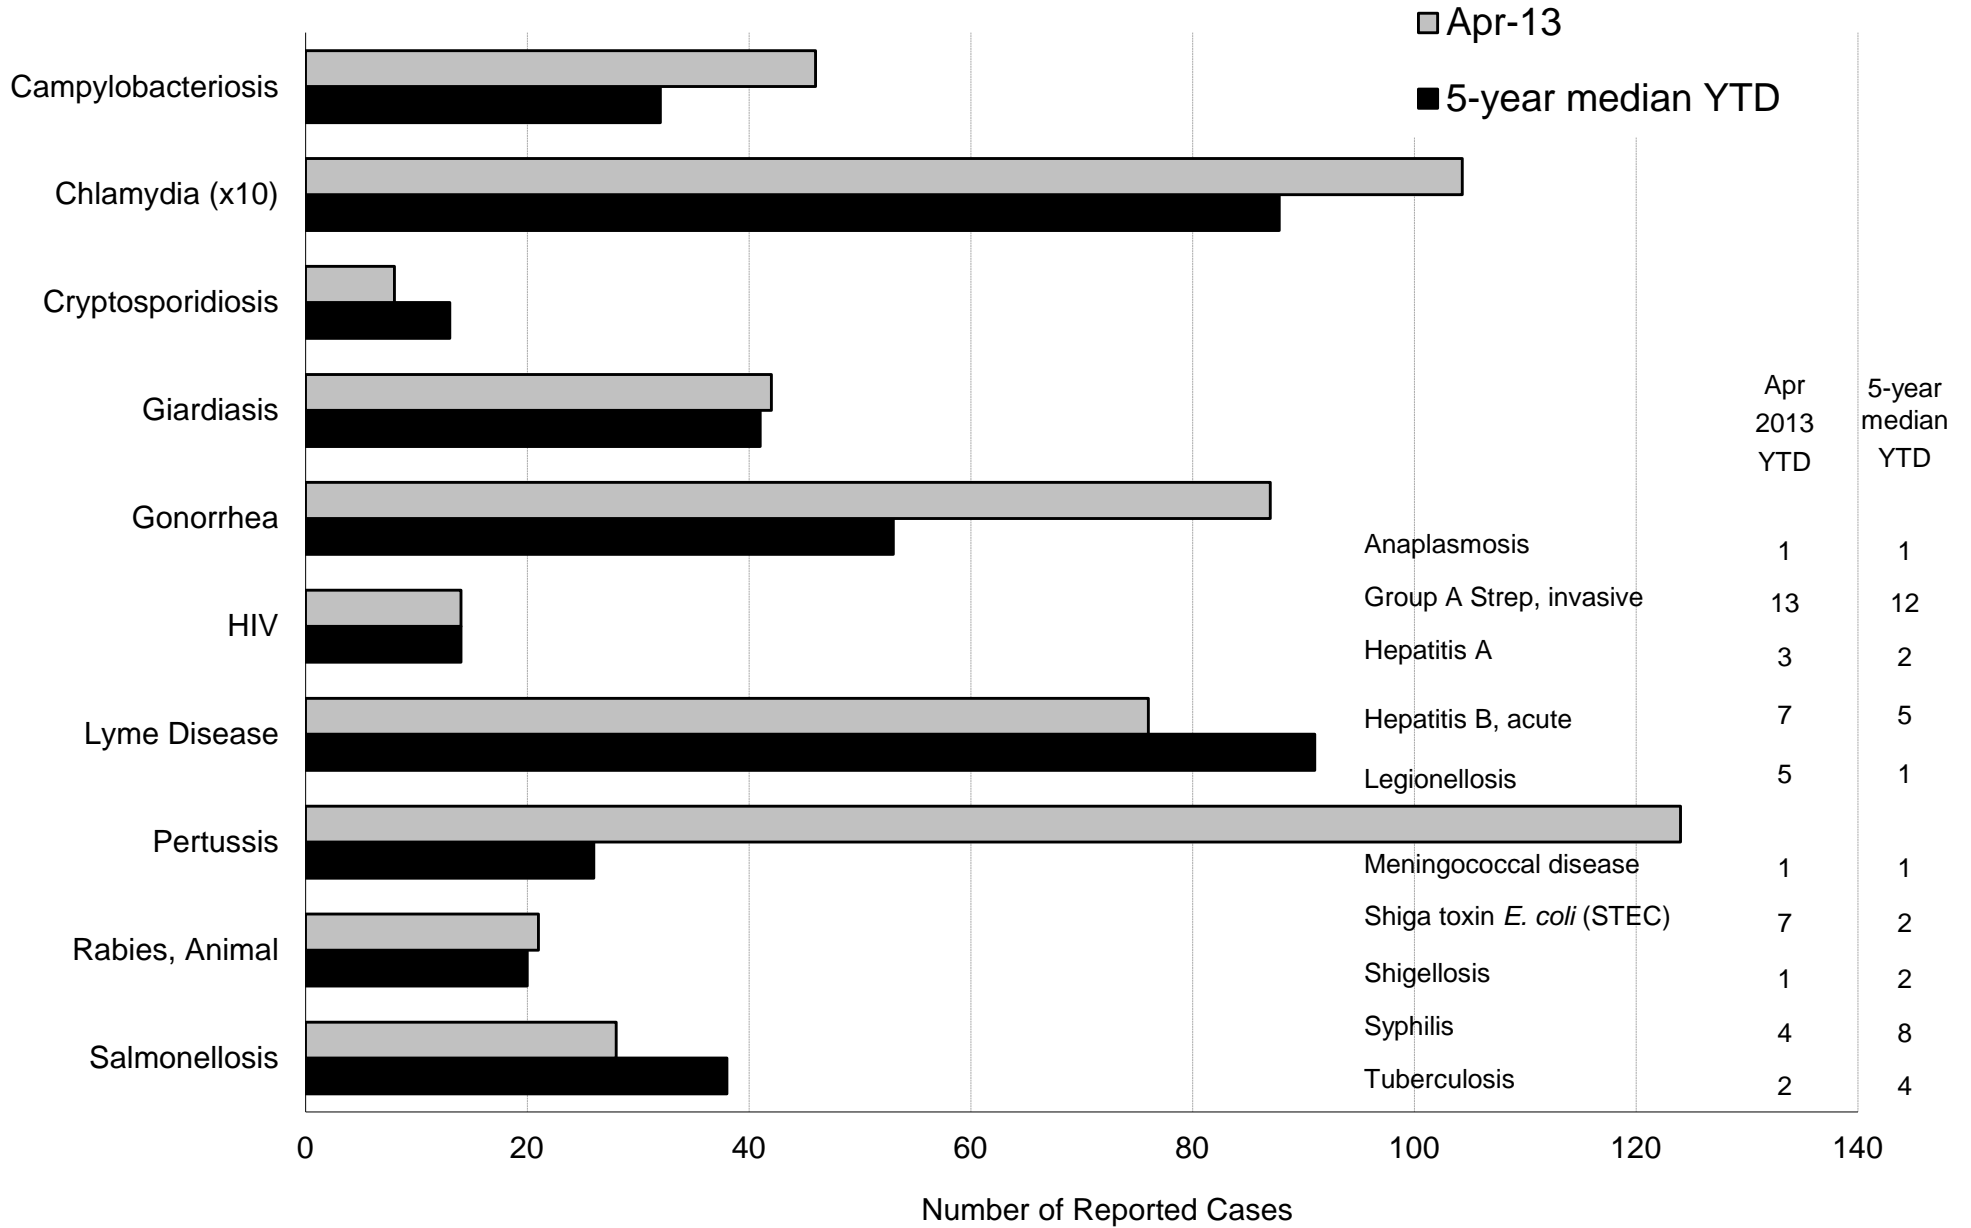

Selected Reportable Diseases in Maine Year-To-Date (YTD) Through April 2013

Note: Data are preliminary as of 5/20/13.
Chlamydia numbers need to be multiplied by 10.