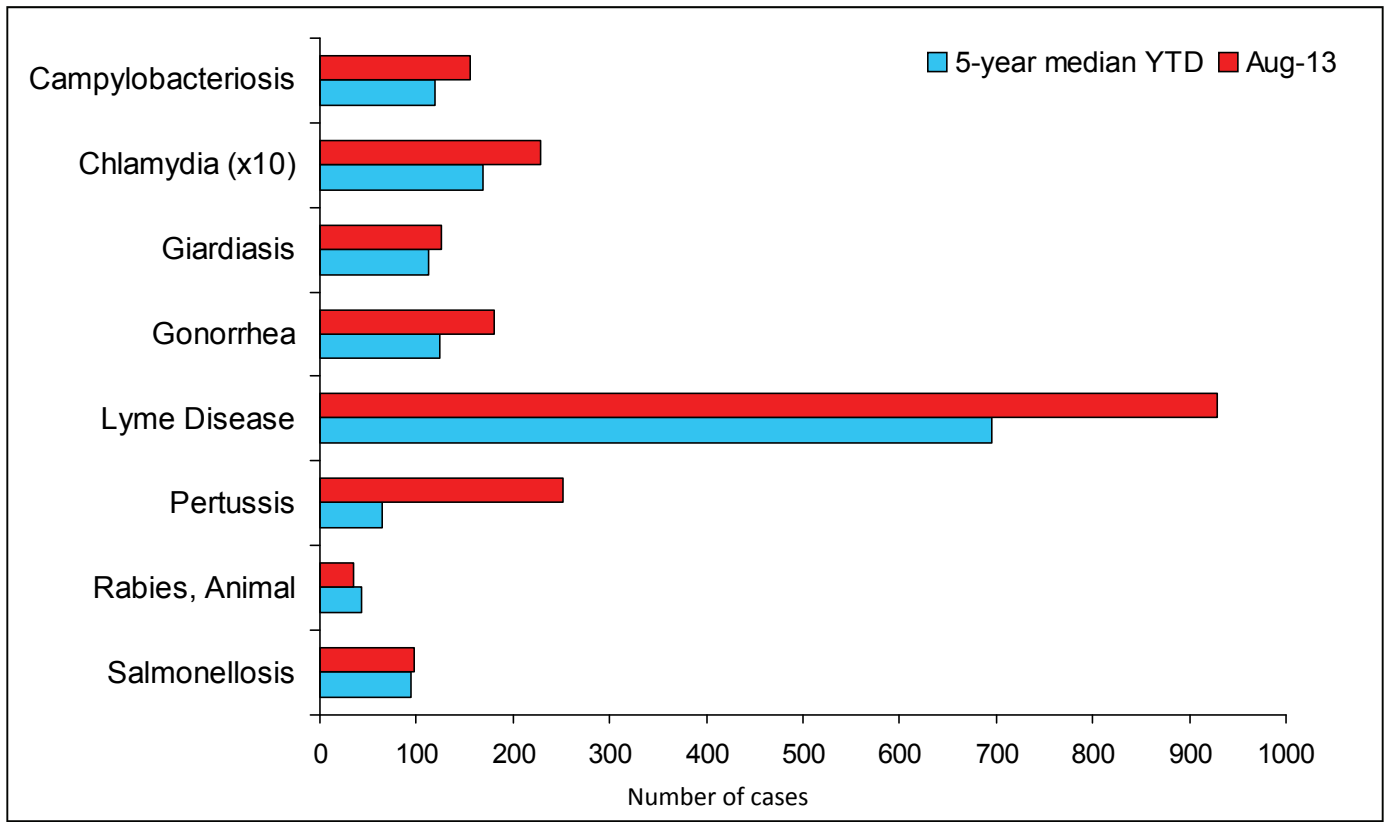

Selected Reportable Diseases in Maine Year-To-Date (YTD) Through April 2013

Note: Data are preliminary as of 5/20/13.
Chlamydia numbers need to be multiplied by 10.

Selected Reportable Diseases in Maine Year-To-Date (YTD) Through May 2013

Note: Data are preliminary as of 6/20/13.
Chlamydia numbers need to be multiplied by 10.

Selected Reportable Diseases in Maine, Year-to-Date (YTD) and Five Year Median through June 2013

Note: Data are final as of 7/22/13

Selected Reportable Diseases in Maine, Year-to-Date (YTD) and Five Year Median through July 2013

Note: Data are final as of 8/20/13

Selected Reportable Diseases in Maine, Year-to-Date (YTD) and Five Year Median through August 2013