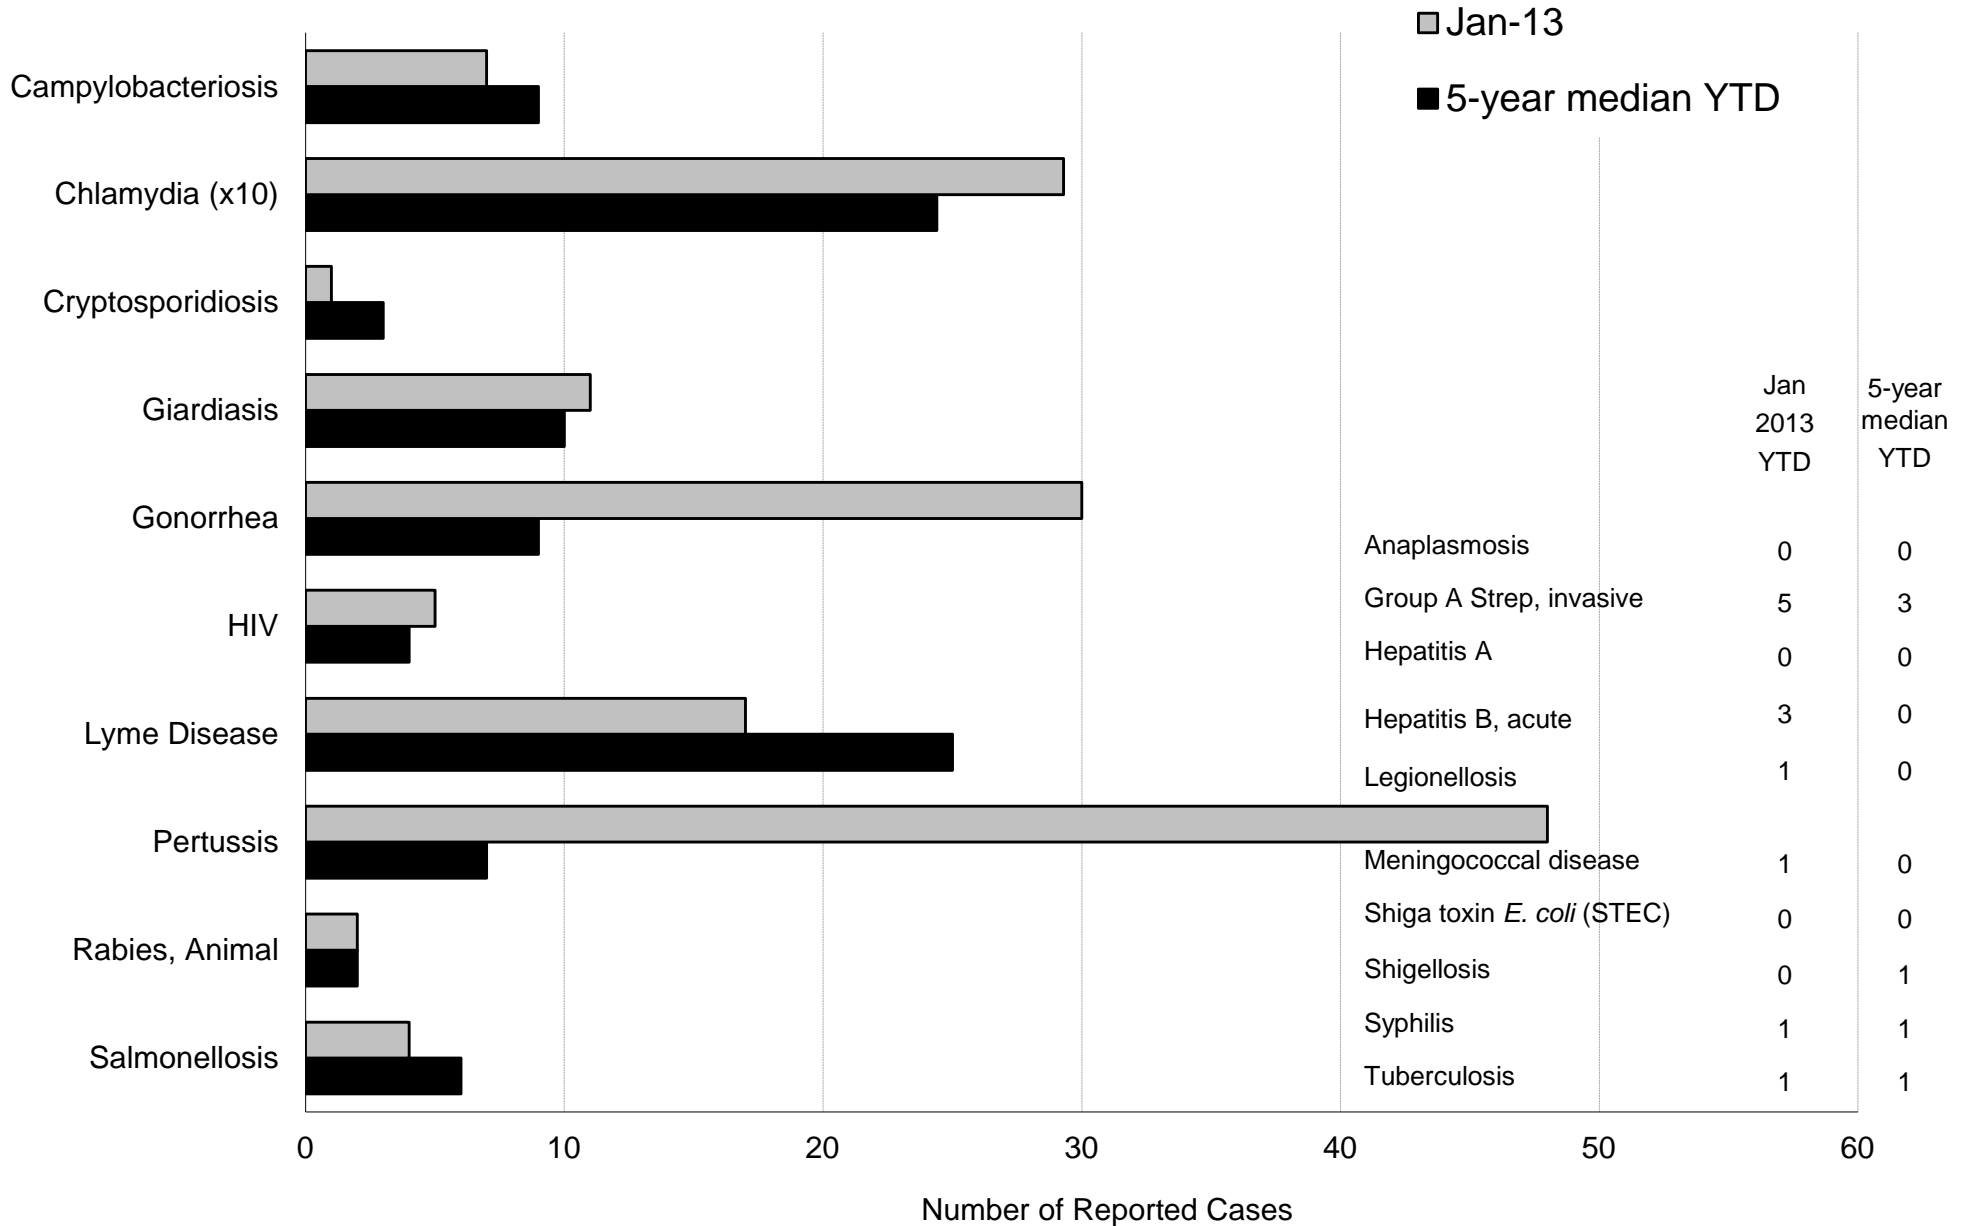

Selected Reportable Diseases in Maine Year-To-Date (YTD) Through January 2013

Note: Data are preliminary as of 2/20/13.
Chlamydia numbers need to be multiplied by 10.

Selected Reportable Diseases in Maine Year-To-Date (YTD) Through February 2013

Note: Data are preliminary as of 3/19/13.
Chlamydia numbers need to be multiplied by 10.

Selected Reportable Diseases in Maine Year-To-Date (YTD) Through March 2013

Note: Data are preliminary as of 4/22/13.
Chlamydia numbers need to be multiplied by 10.

Selected Reportable Diseases in Maine Year-To-Date (YTD) Through April 2013

Note: Data are preliminary as of 5/20/13.
Chlamydia numbers need to be multiplied by 10.

Selected Reportable Diseases in Maine Year-To-Date (YTD) Through May 2013