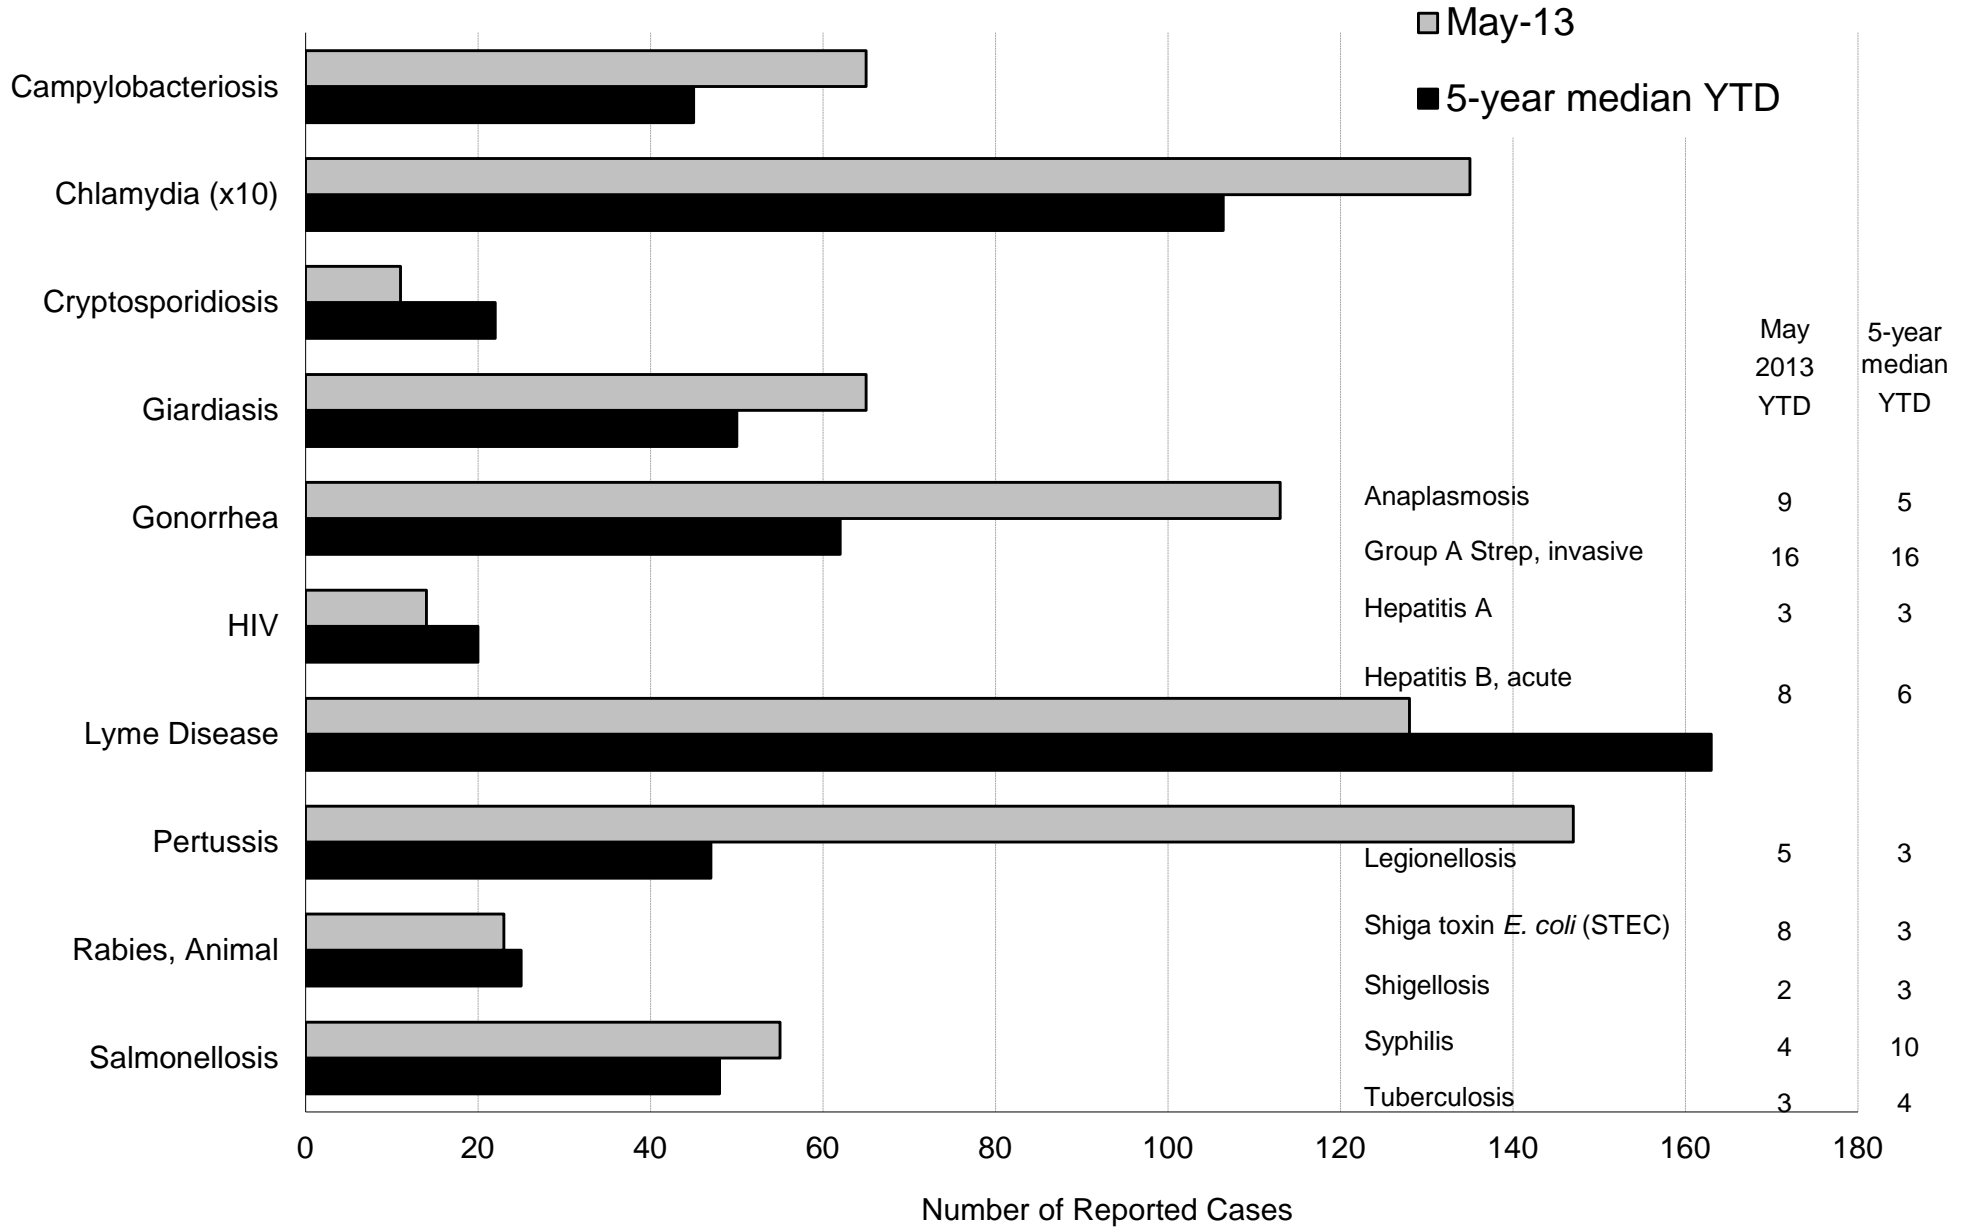

Selected Reportable Diseases in Maine Year-To-Date (YTD) Through January 2013

Note: Data are preliminary as of 2/20/13.
Chlamydia numbers need to be multiplied by 10.

Selected Reportable Diseases in Maine Year-To-Date (YTD) Through February 2013

Note: Data are preliminary as of 3/19/13.
Chlamydia numbers need to be multiplied by 10.

Selected Reportable Diseases in Maine Year-To-Date (YTD) Through March 2013

Note: Data are preliminary as of 4/22/13.
Chlamydia numbers need to be multiplied by 10.

Selected Reportable Diseases in Maine Year-To-Date (YTD) Through April 2013

Note: Data are preliminary as of 5/20/13.
Chlamydia numbers need to be multiplied by 10.

Selected Reportable Diseases in Maine Year-To-Date (YTD) Through May 2013