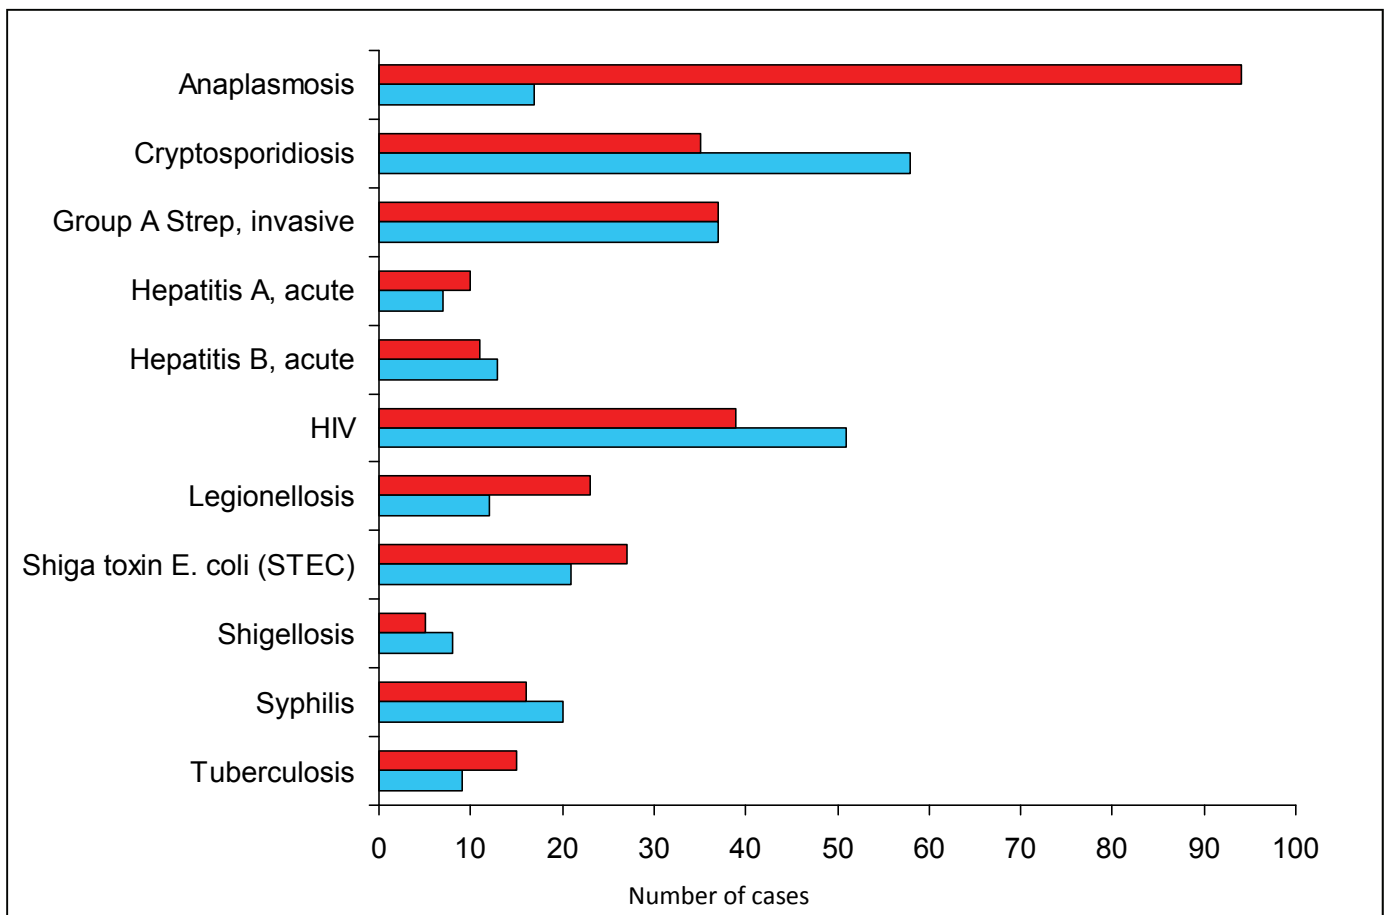

Selected Reportable Diseases in Maine, Year-to-Date (YTD) and Five Year Median, 2013

Note: Data are final as of 5/18/14