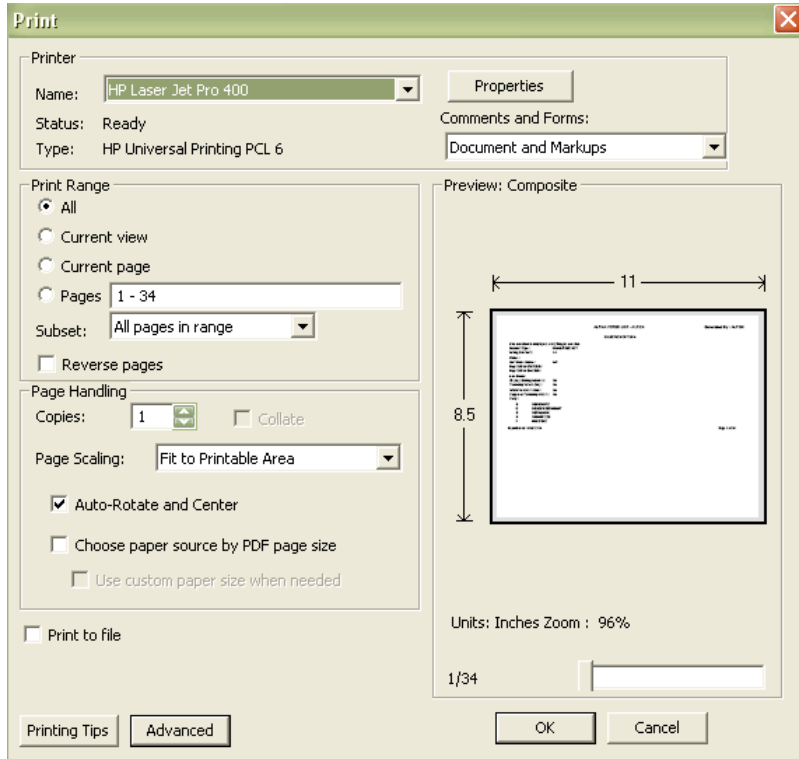

Instructions for Print Settings for IE 8 or 9:

This is the print set-up screen that shows with IE 8 or 9:

- Fit to Printable Area must be selected
- Auto-Rotate and Center must be checked