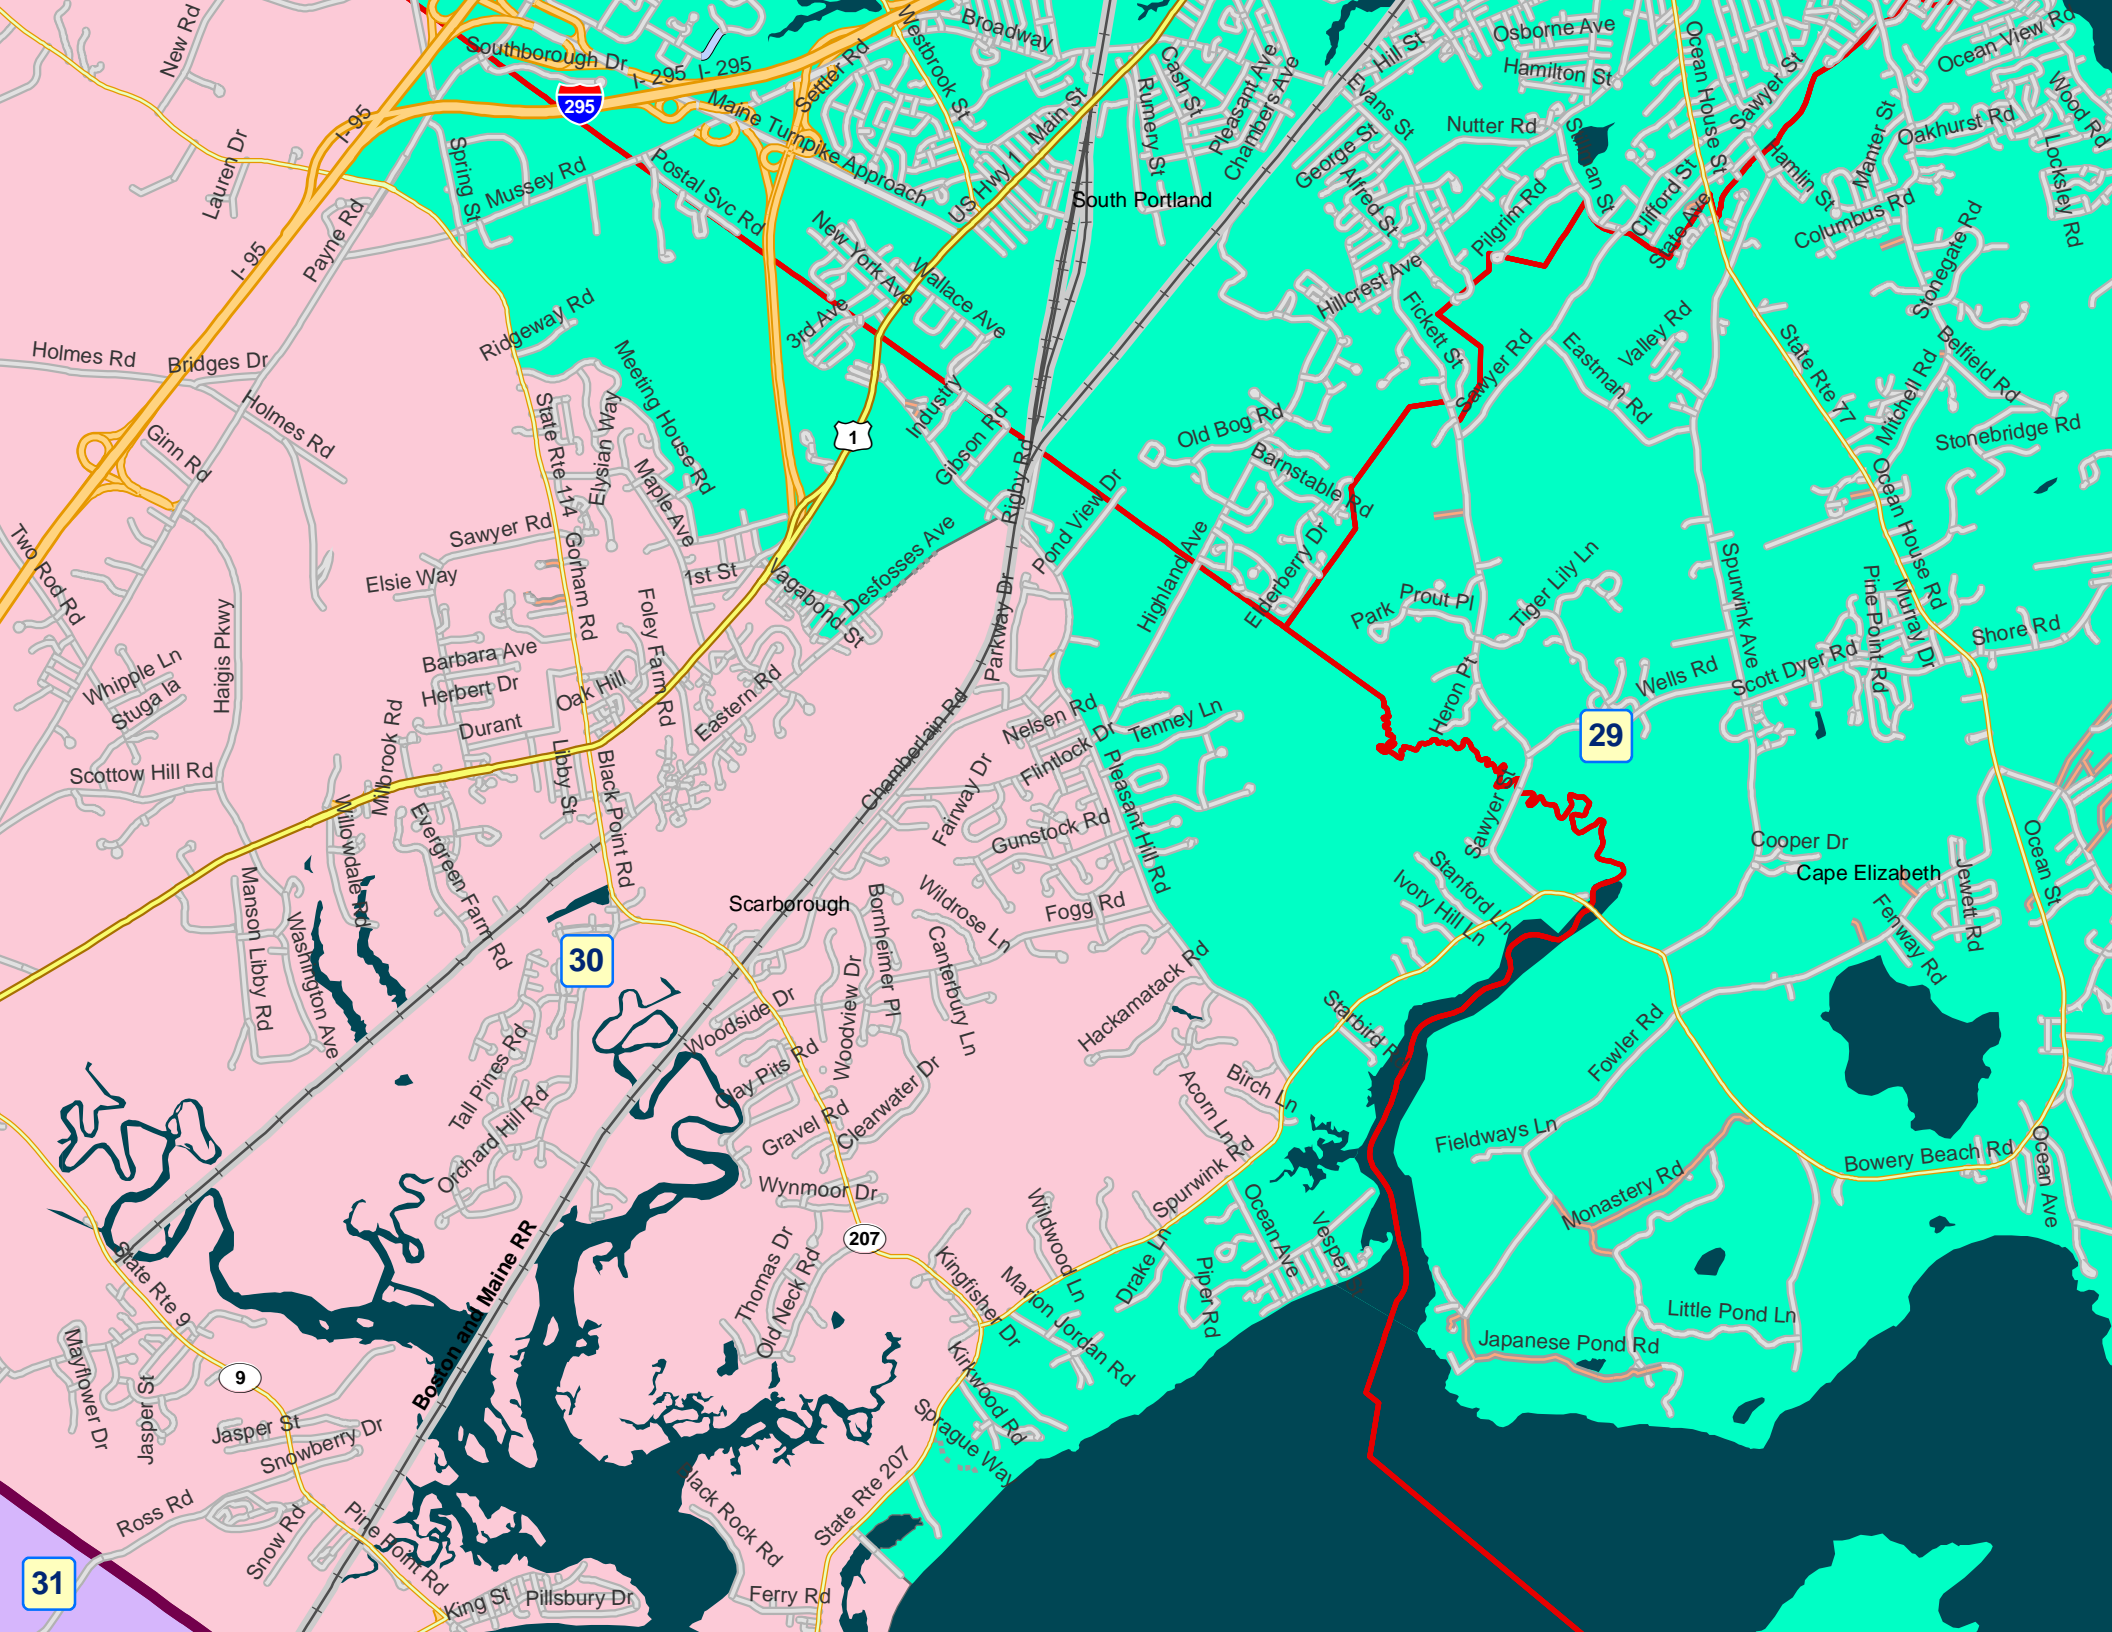

28

Westbrook

27

27

Portland

Casco Bay

South Portland

Frye Riv

29

Cape Elizabeth

Atlantic Ocean

Great Pond

30

Scarborough

Higgins Crk

31

Old Orchard Beach

28

27

30

29

31

25

Map containing numerous street names and labels, including: Westbrook, County Rd, State St, Congress St, Highway 27, Highway 28, Highway 30, Highway 31, Highway 29, and various residential streets like Oak St, Maple St, and Pine St.

South Portland

Scarborough

Cape Elizabeth