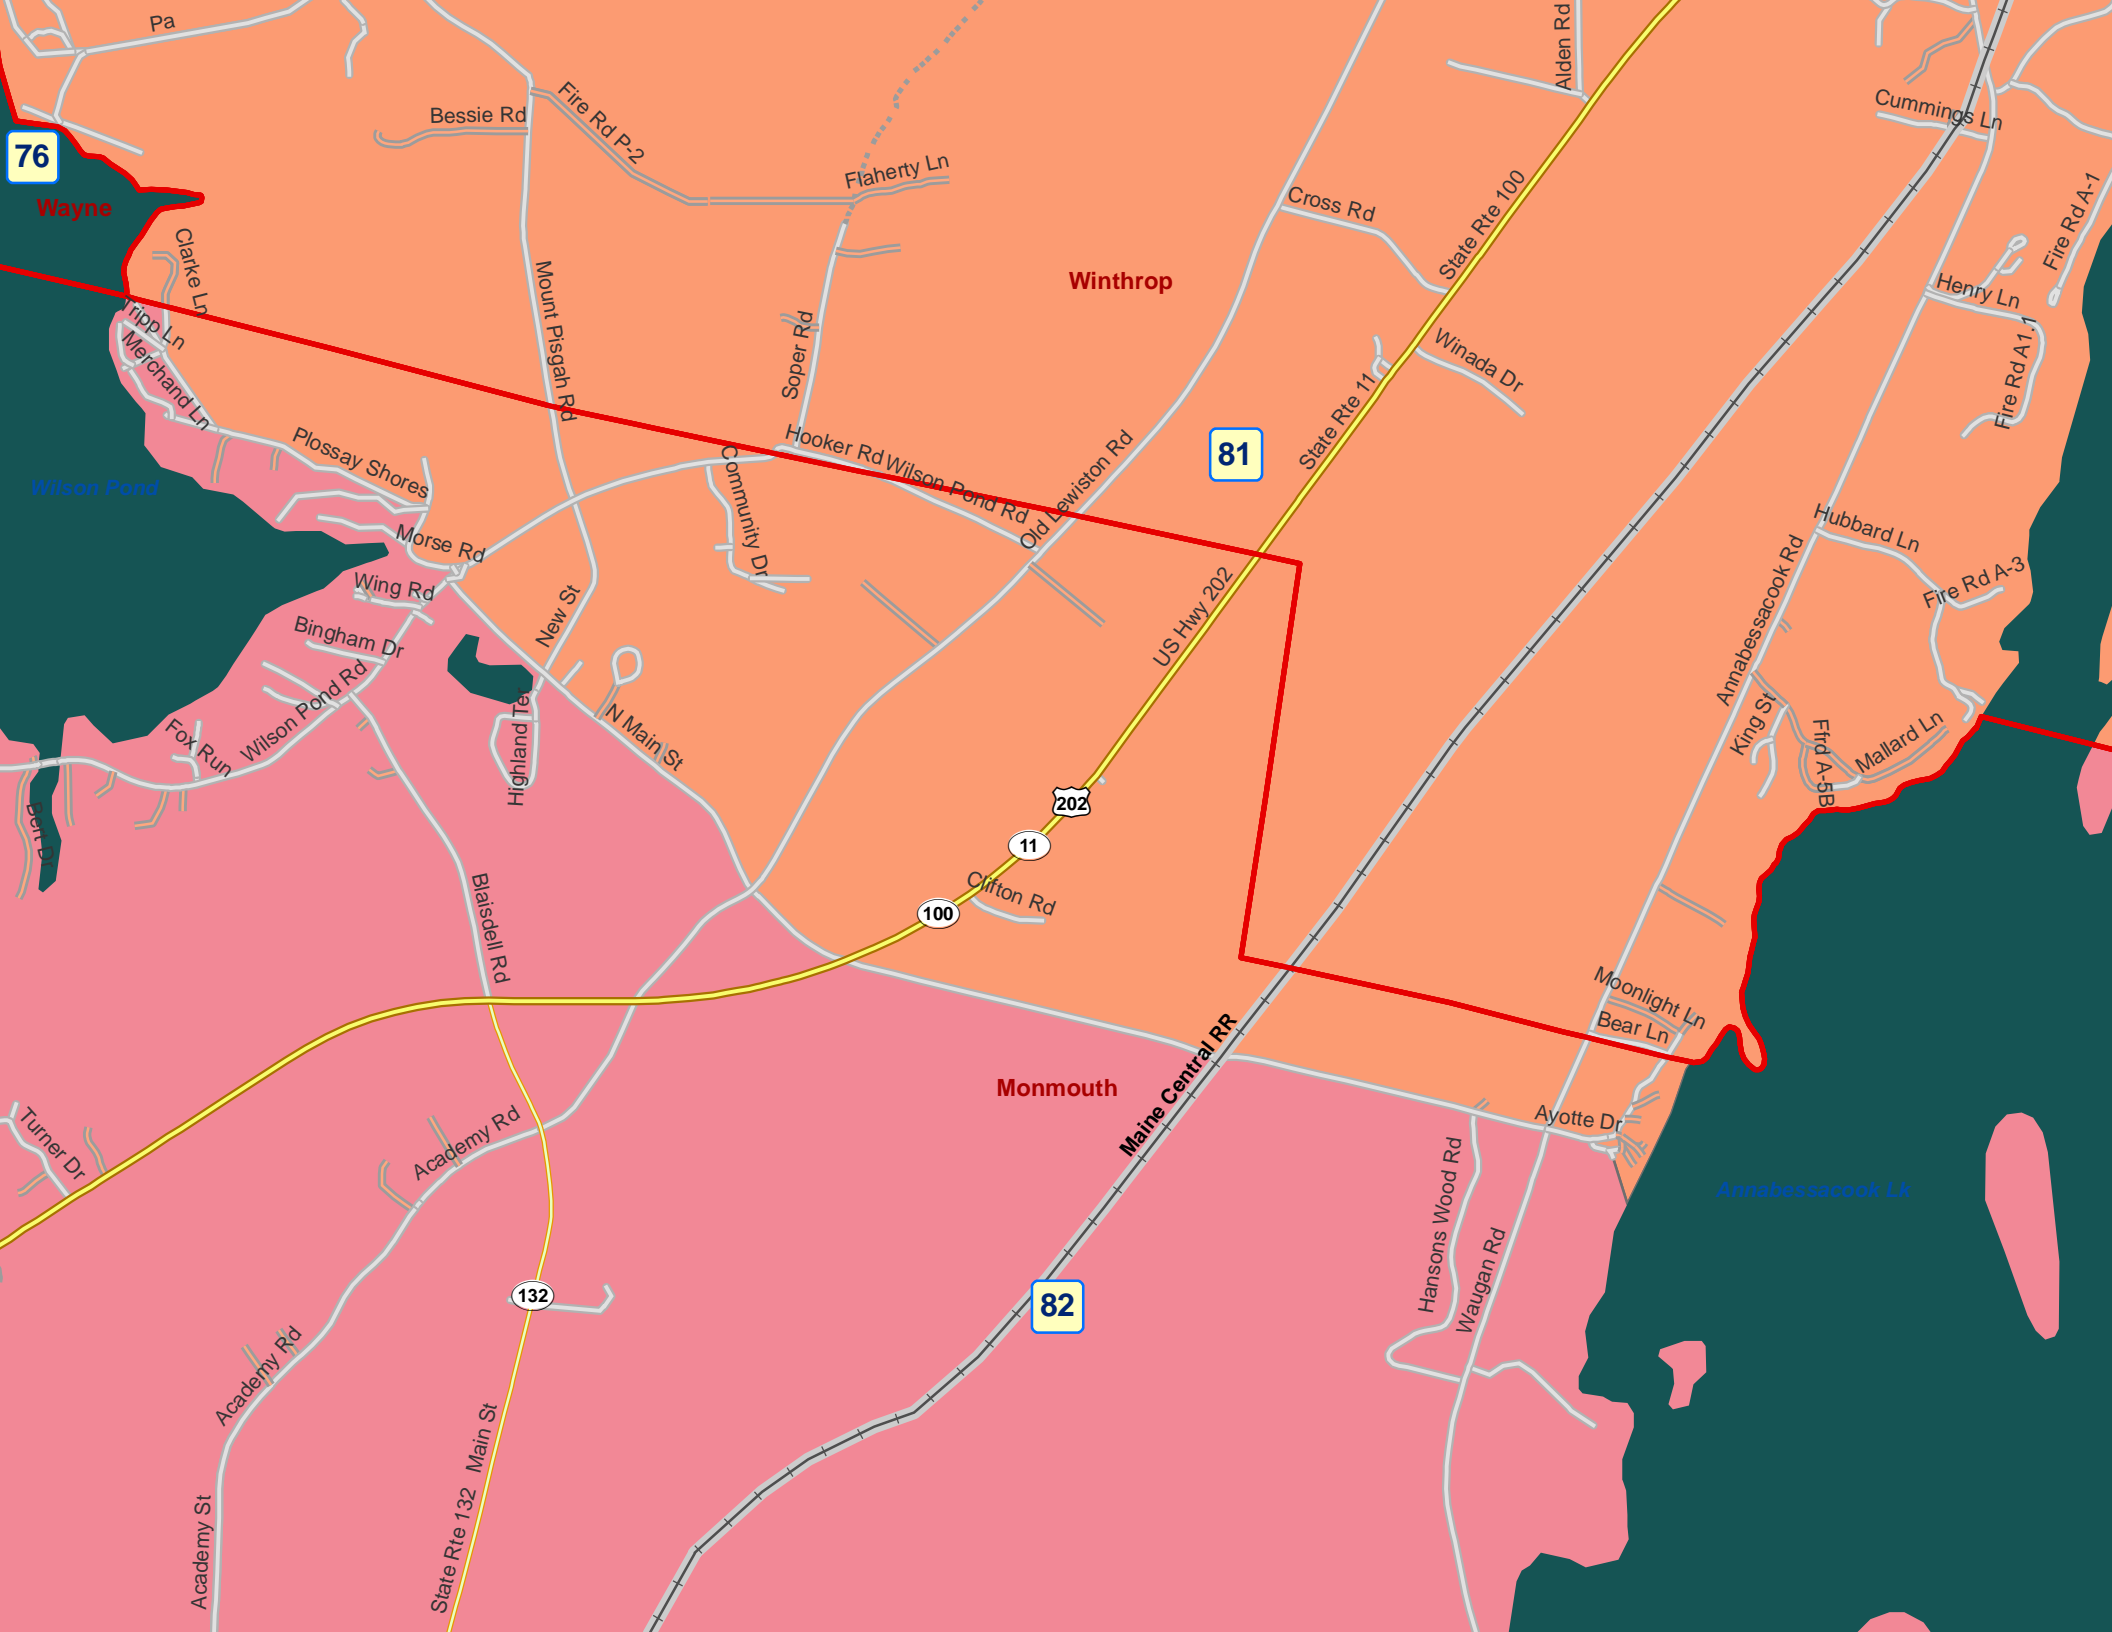

Mount Vernon

Belgrade

Fayette

Readfield

76

Wayne

81

Manchester

Winthrop

84

Wilson Pond

Monmouth

82

83

Farmingdale

West Gardiner

State Rte 11

Alden Rd

Hansons Wood Rd

Waugan Rd

Ayotte Dr

Moonlight Ln  
Bear Ln

King St

Frd A-5B

Academy Rd

Academy Rd

Academy St

State Rte 132  
Main St

Bingham Dr

Wilson Pond Rd

Fox Run

Morse Rd