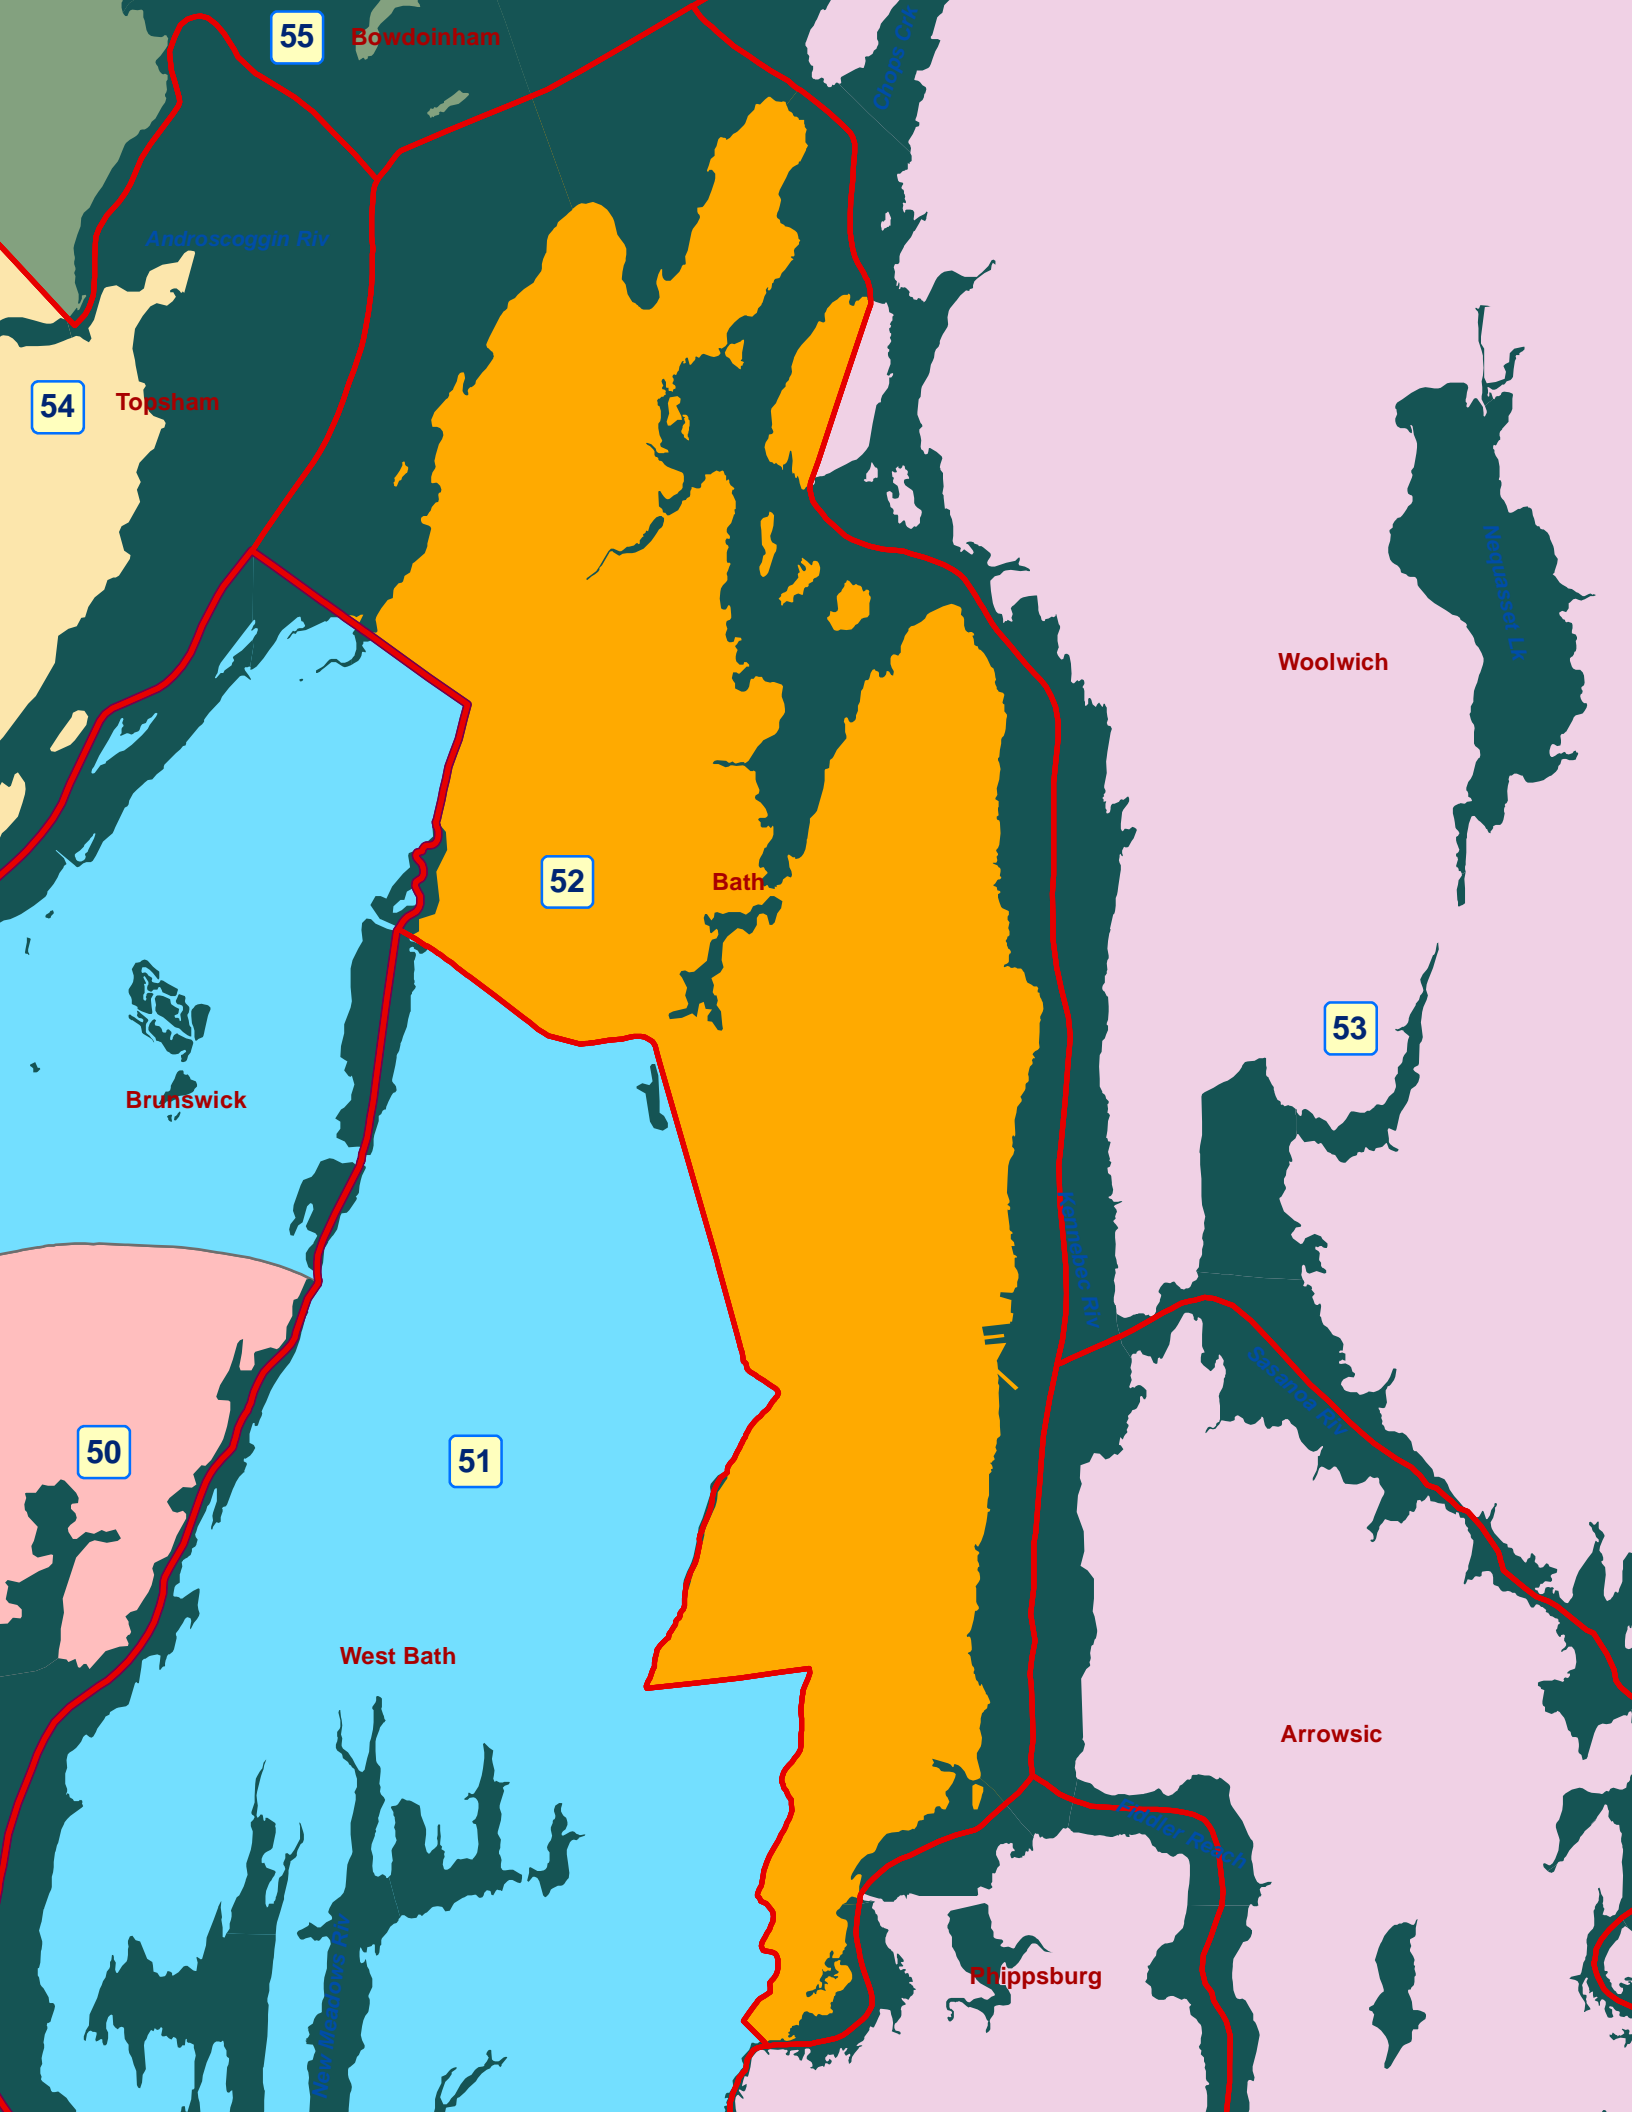

Freeport

48

Casco Bay

51

Harpswell

53

Phippsburg

Yarmouth

47

Chebeague Island

Atlantic Ocean

55

Bowdoinham

Androscoggin Riv

Chops Crk

54

Topsham

52

Bath

Woolwich

Mattasset Lt

53

Brunswick

Kennebec Riv

Saco Riv

50

51

West Bath

Arrowsic

Tenney Reach

New Meadows Riv

Phippsburg