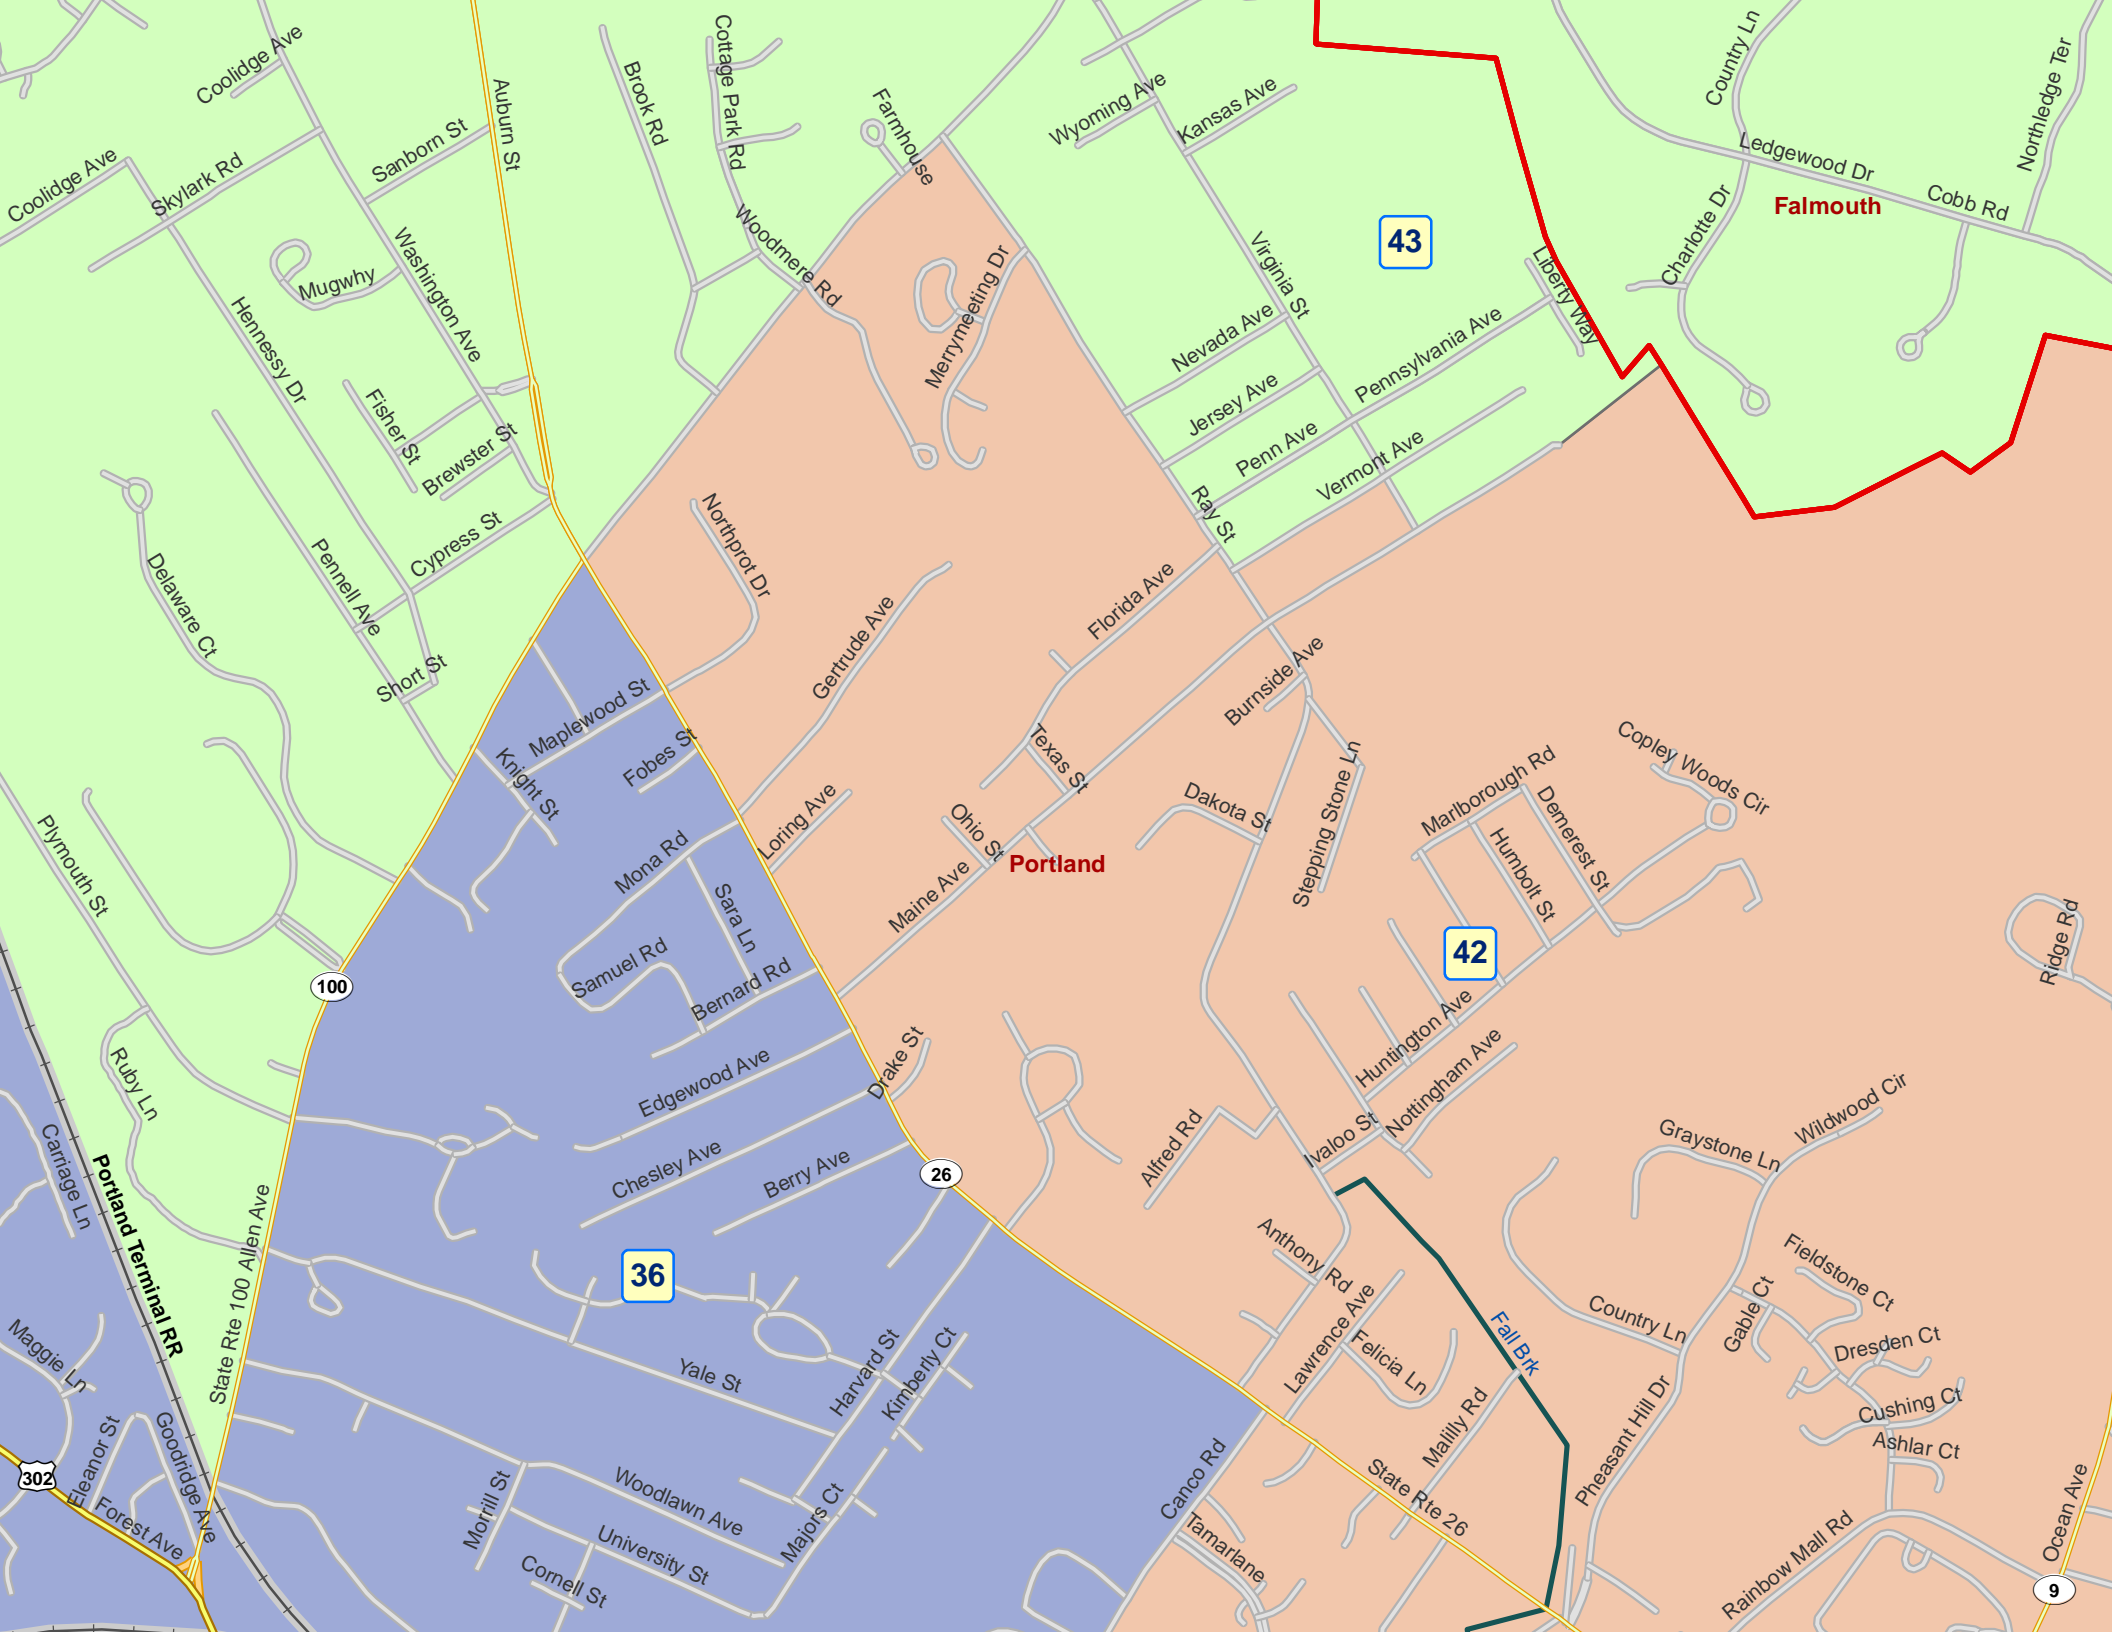

Falmouth

Portland

43

42

36

26

100

9

302

Portland Terminal RR

Fall Bk