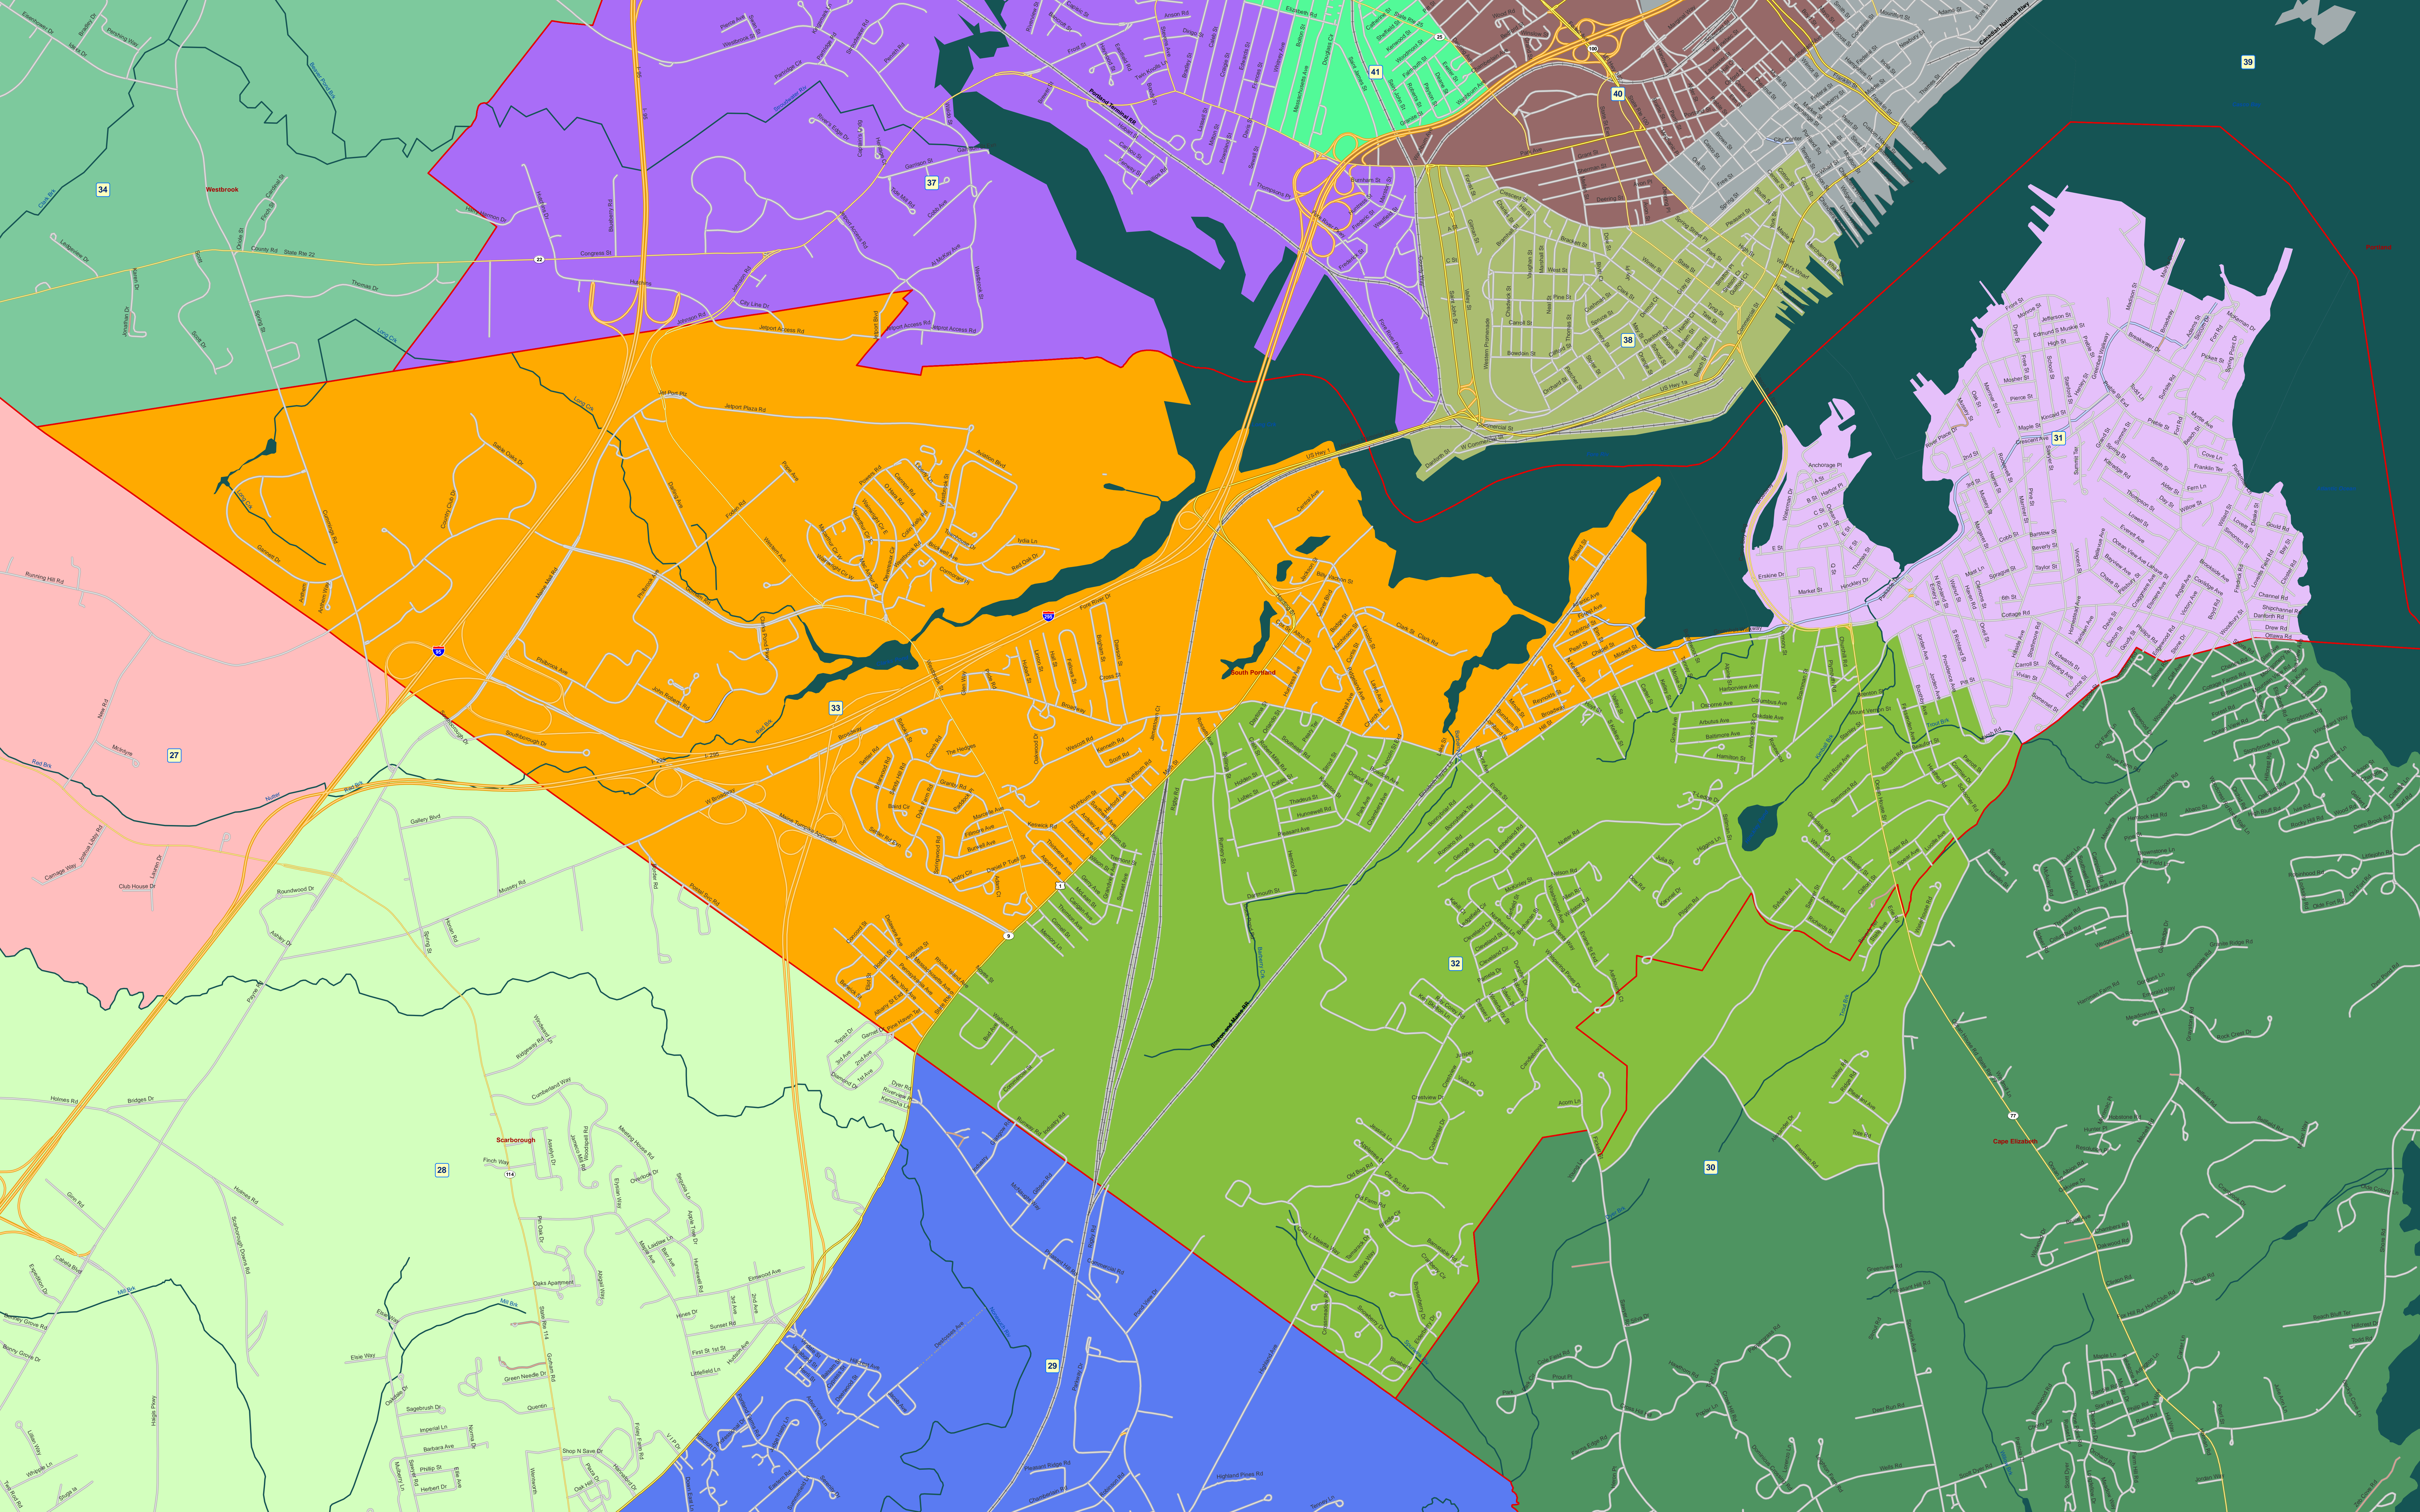

Long Crk

Fore Riv

Barberry Crk

Greenbelt Walkway

Trout Brk

34

Westbrook

27