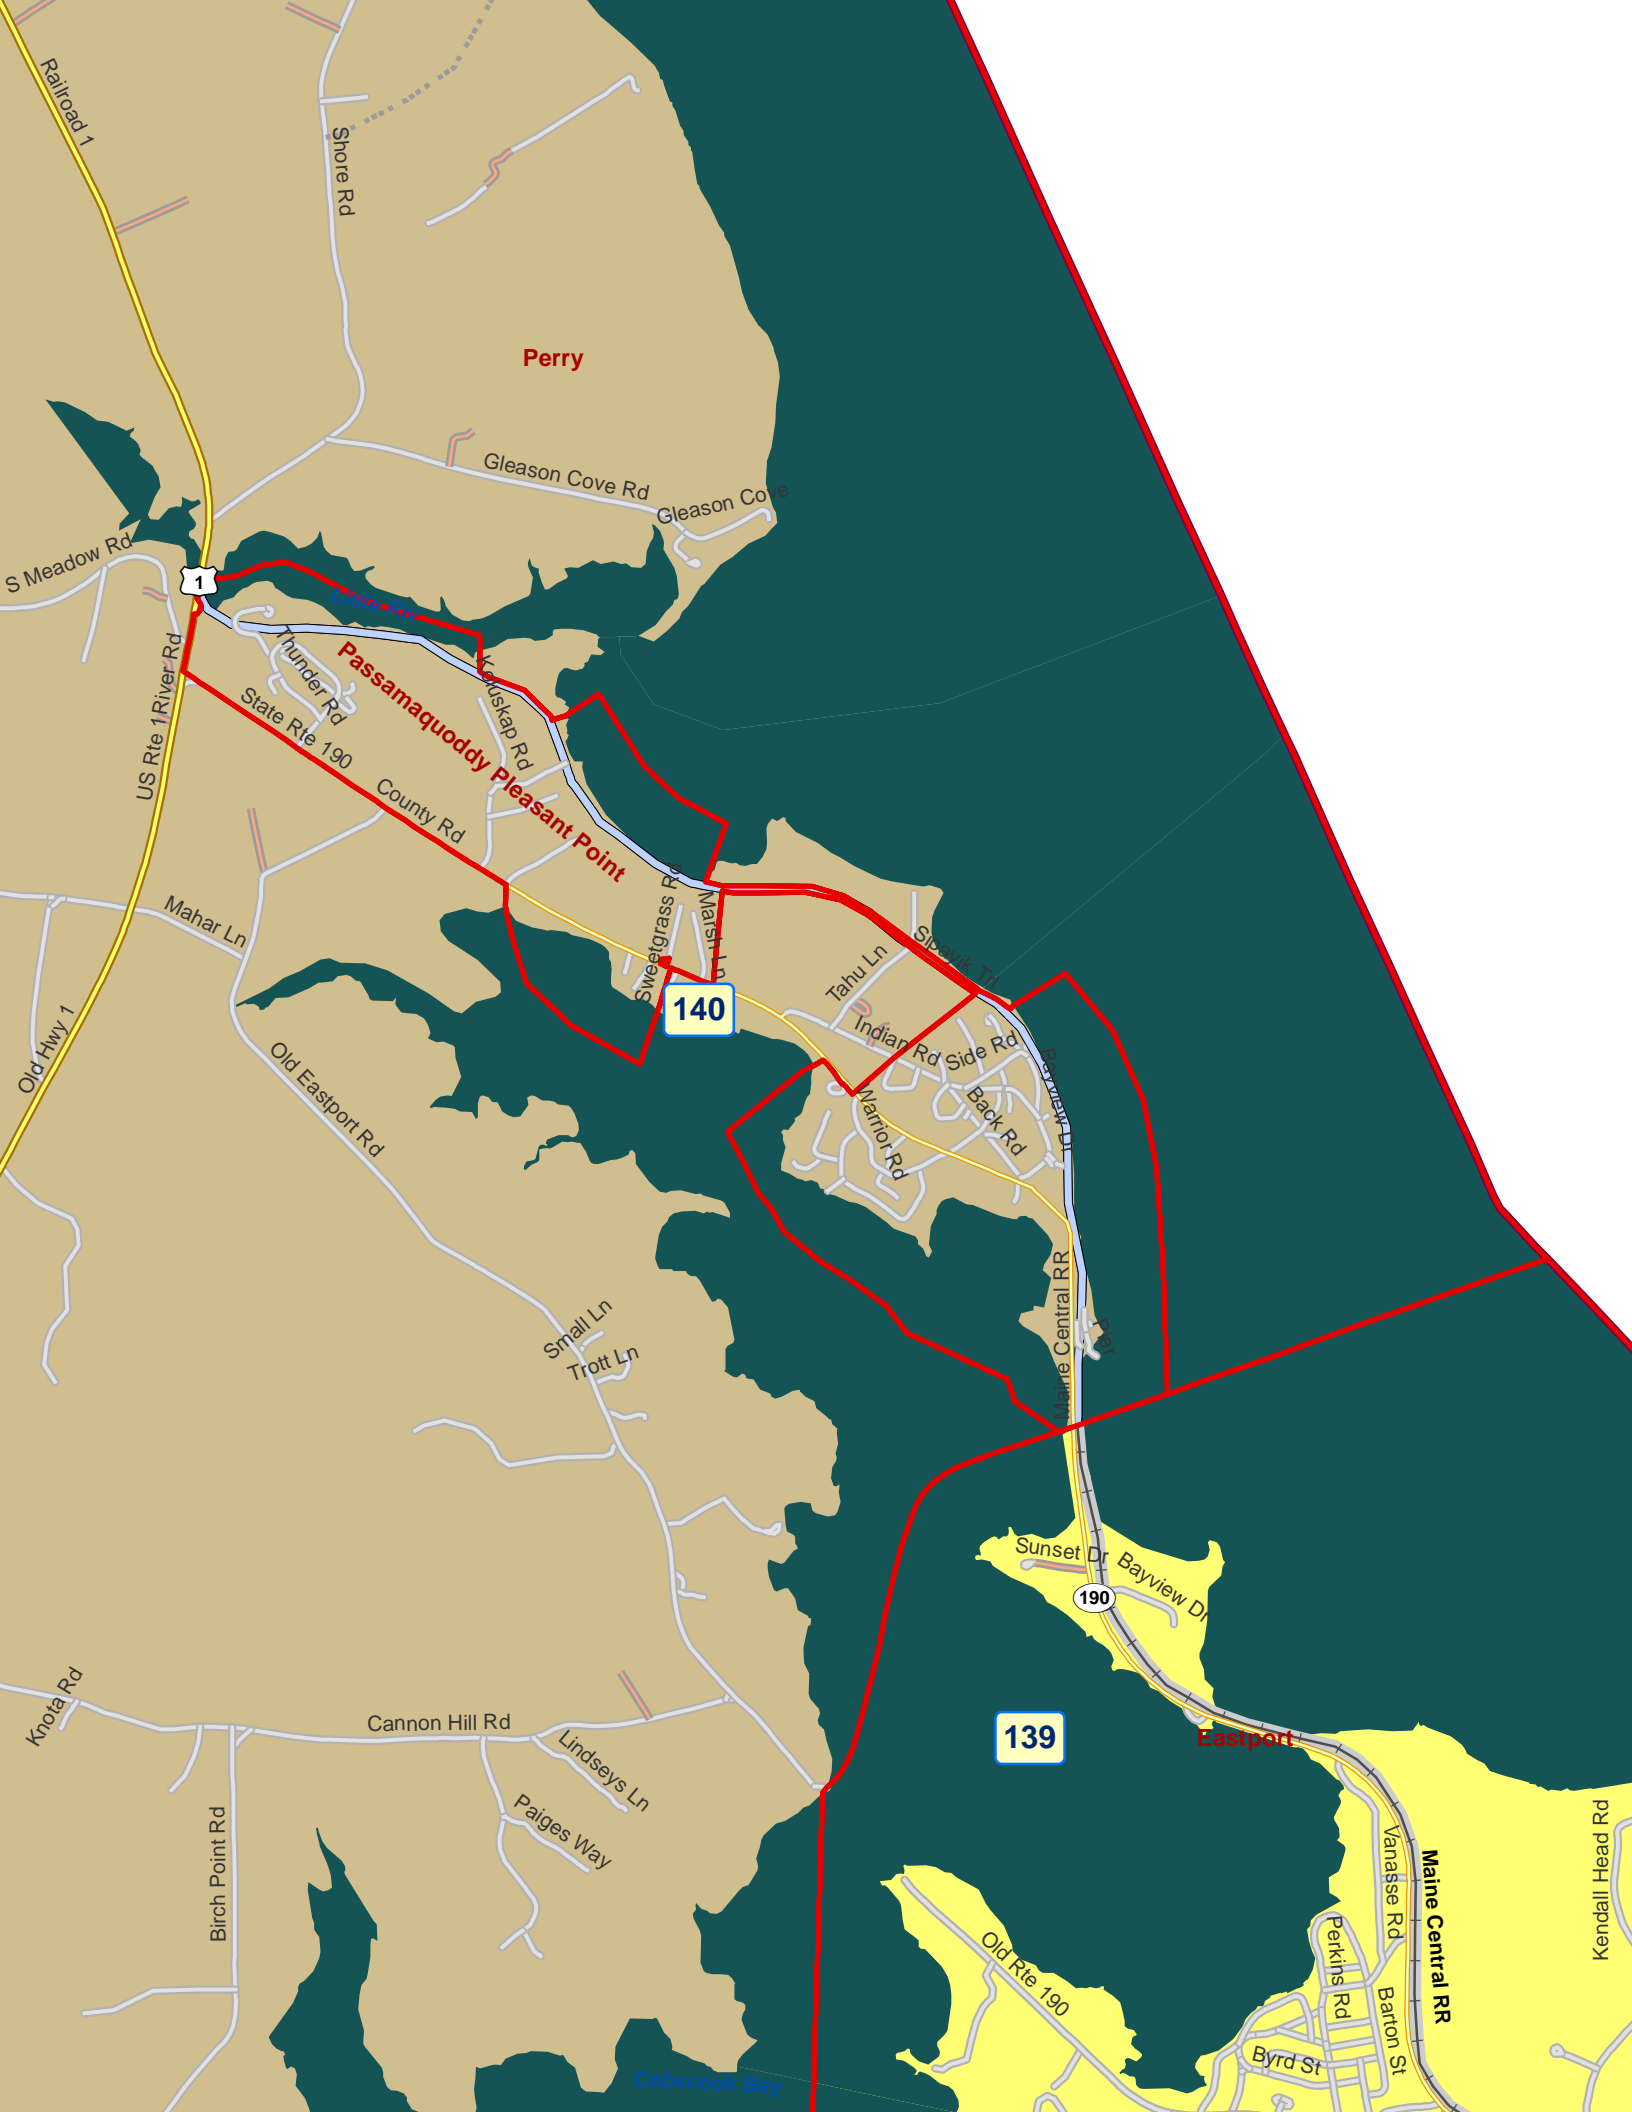

Talmadge

Waite

Passamaquoddy Indian Township

Grand Lake Stream

Princeton

Baileyville

Calais

140

Cooper

Perry

137

Wesley

East Central Washington

Dennyville

Pembroke

Cocconoc Bay

139

Lubec

Eastport

Perry

Passamaquoddy Pleasant Point

Eastport

1

140

Mahar Ln

Old Eastport Rd

Knota Rd

Cannon Hill Rd

Birch Point Rd

Lindseys Ln

Paiges Way

Gleason Cove