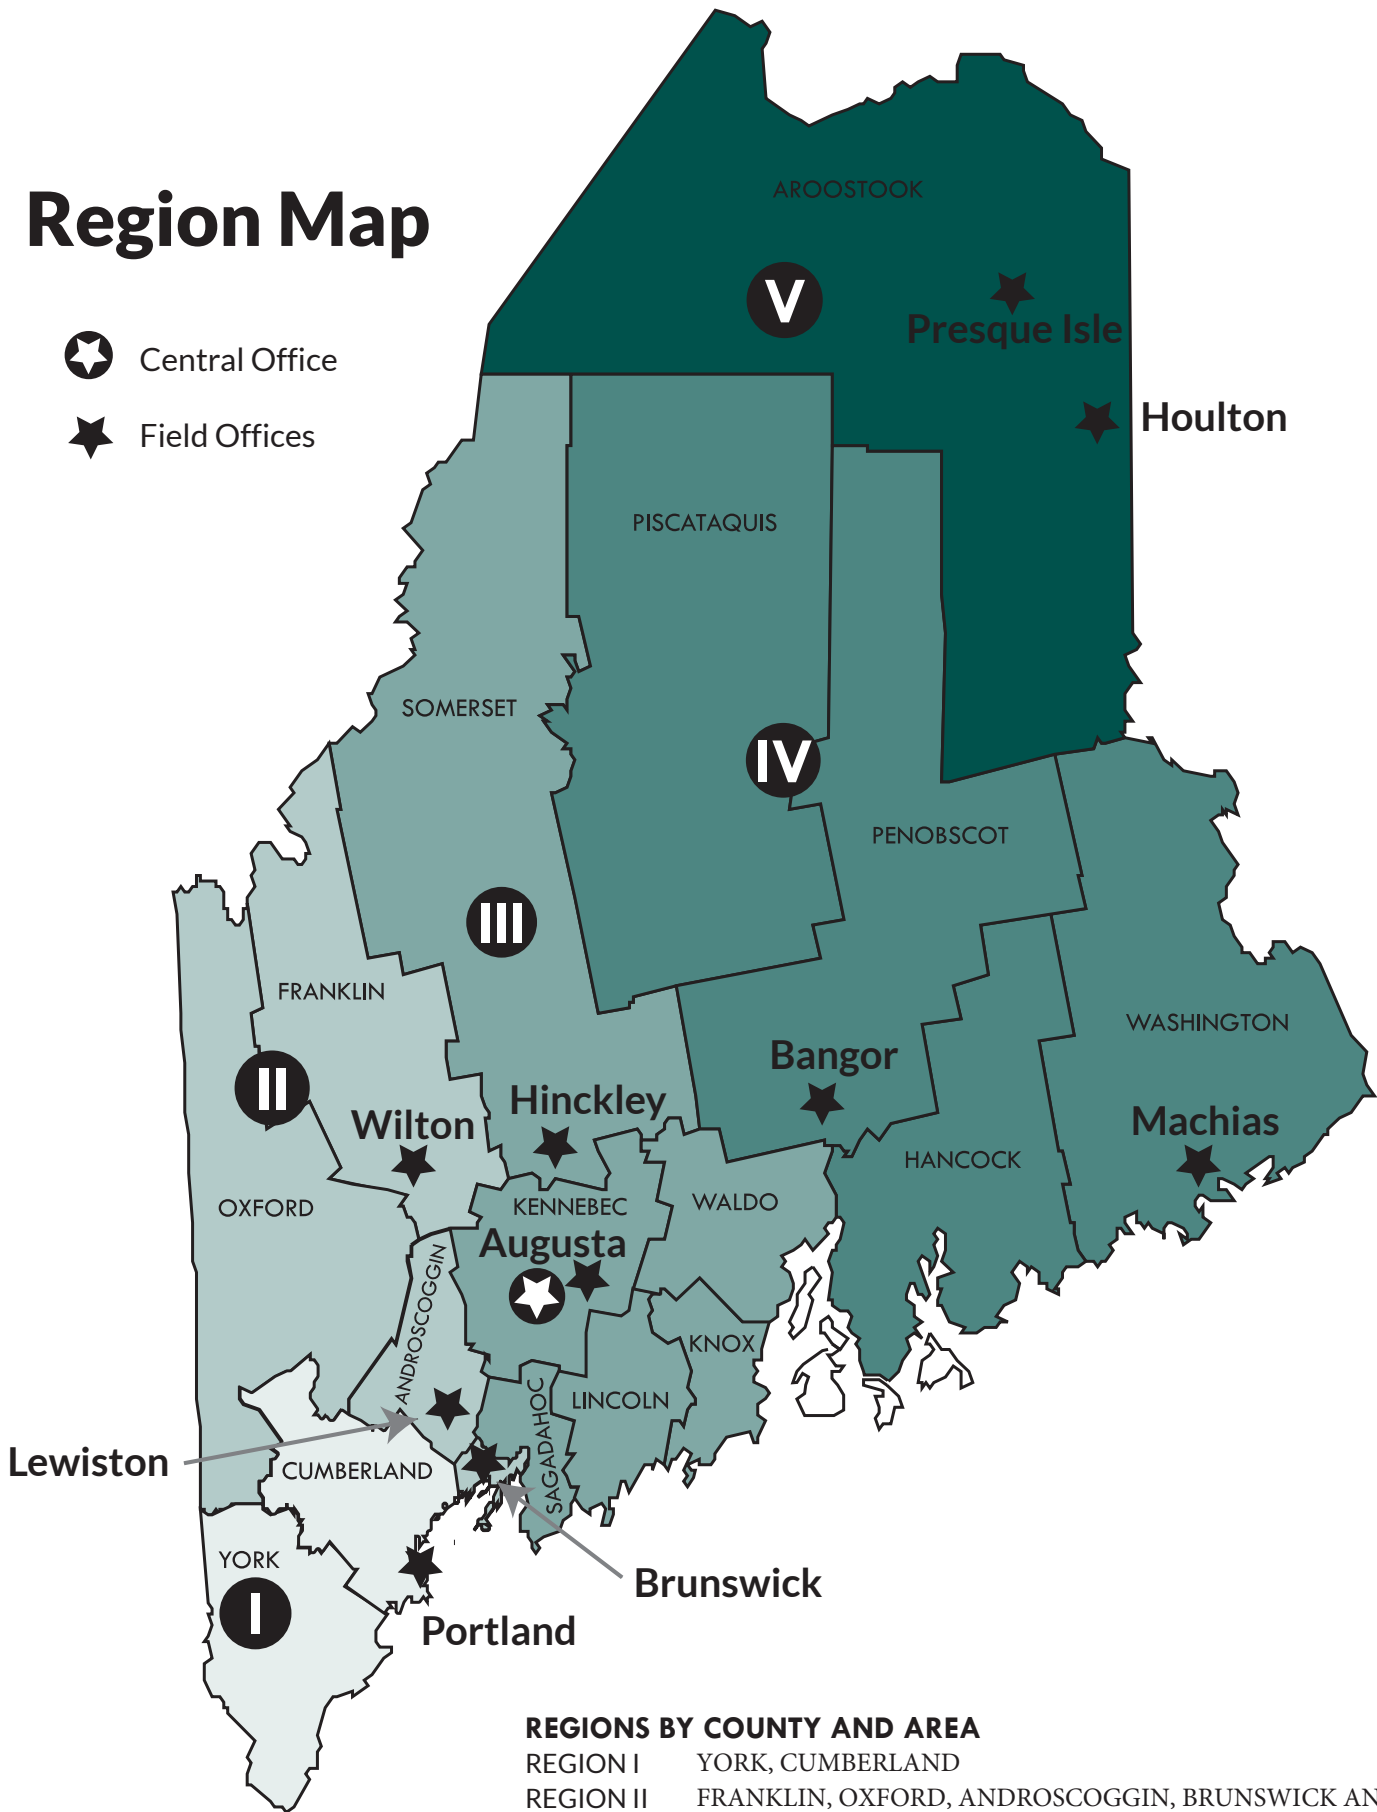

Region Map

-  Central Office
-  Field Offices

REGIONS BY COUNTY AND AREA

- REGION I YORK, CUMBERLAND
- REGION II FRANKLIN, OXFORD, ANDROSCOGGIN, BRUNSWICK AND HARPSWELL
- REGION III SOMERSET, KENNEBEC, LINCOLN, KNOX, SAGADAHOC, WALDO
- REGION IV PISCATAQUIS, PENOBSCOT, WASHINGTON, HANCOCK
- REGION V AROOSTOOK