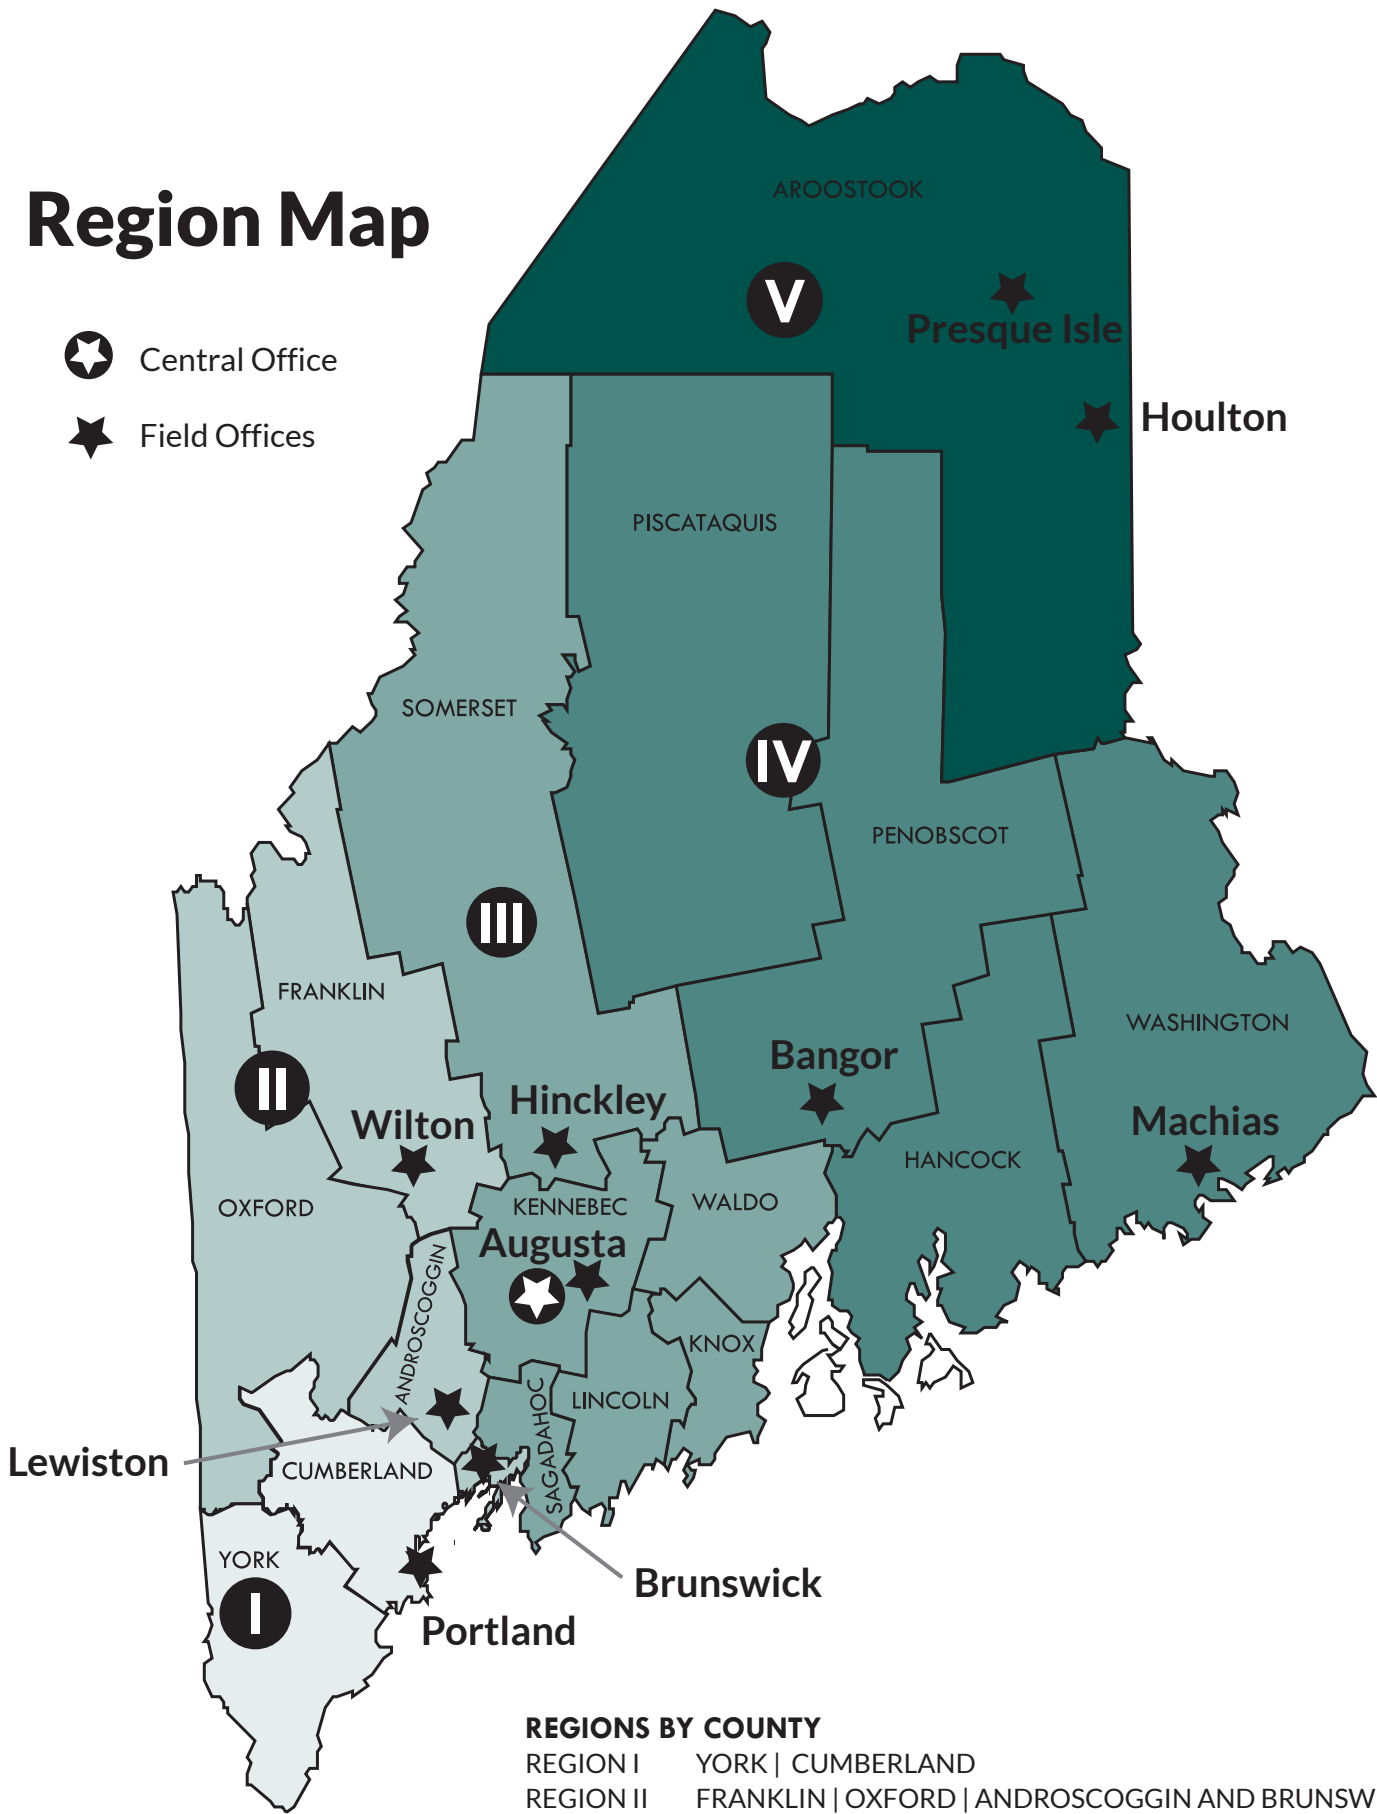

Region Map

-  Central Office
-  Field Offices

REGIONS BY COUNTY

- REGION I YORK | CUMBERLAND
- REGION II FRANKLIN | OXFORD | ANDROSCOGGIN AND BRUNSWICK
- REGION III SOMERSET | KENNEBEC | LINCOLN | KNOX | SAGADAHOC | WALDO
- REGION IV PISCATAQUIS | PENOBSCOT | WASHINGTON | HANCOCK
- REGION V AROOSTOOK