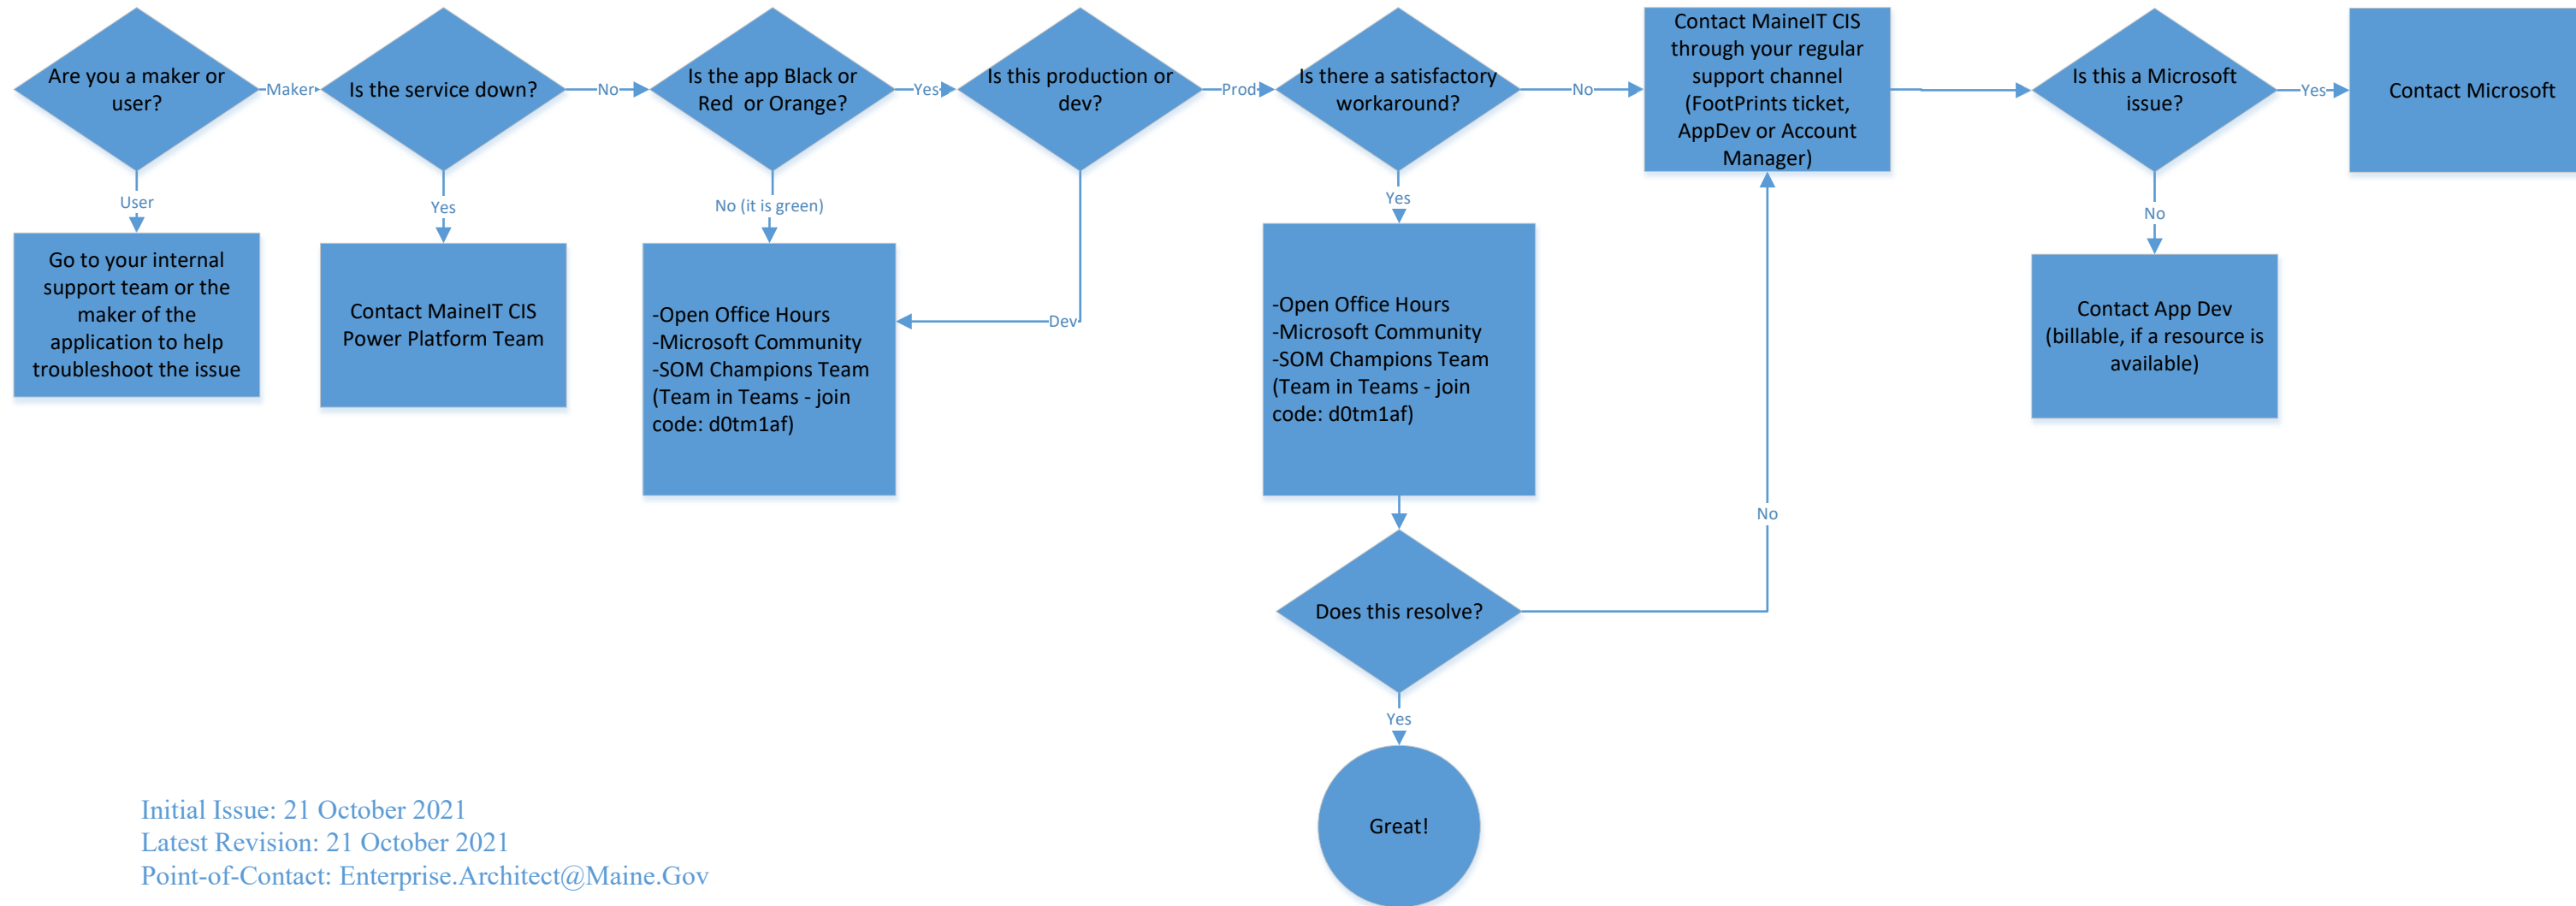

Escalation Path for Power Platform Apps
(excluding Dynamics)

Initial Issue: 21 October 2021
 Latest Revision: 21 October 2021
 Point-of-Contact: Enterprise.Architect@Maine.Gov