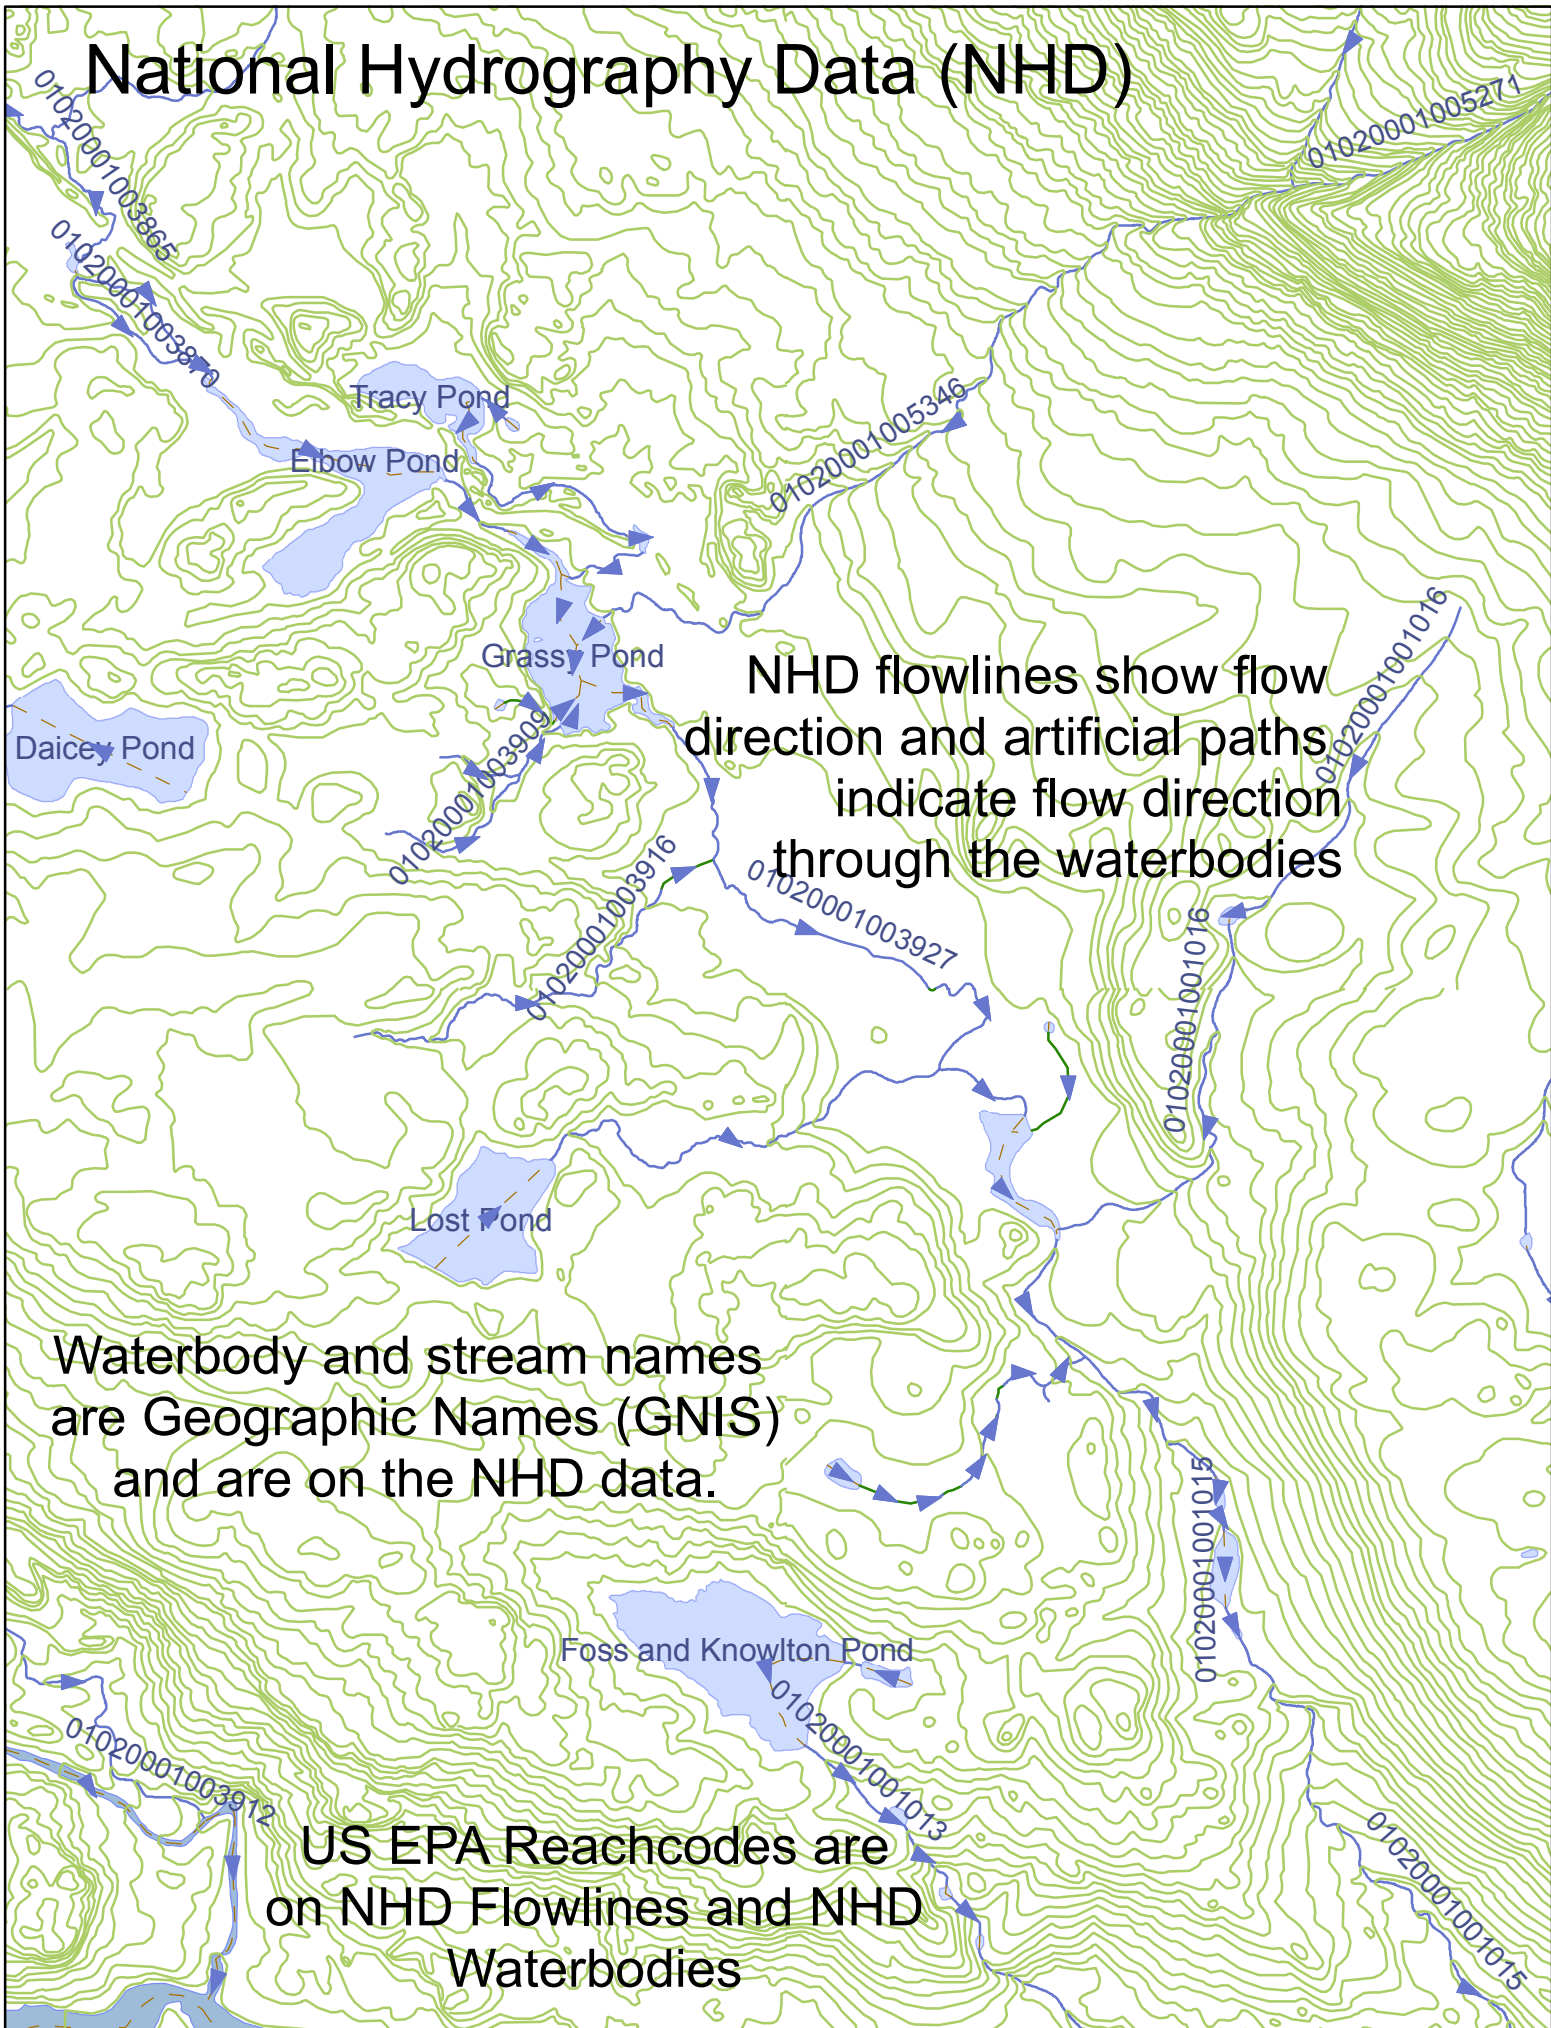

# National Hydrography Data (NHD)

NHD flowlines show flow direction and artificial paths indicate flow direction through the waterbodies

Waterbody and stream names are Geographic Names (GNIS) and are on the NHD data.

US EPA Reachcodes are on NHD Flowlines and NHD Waterbodies