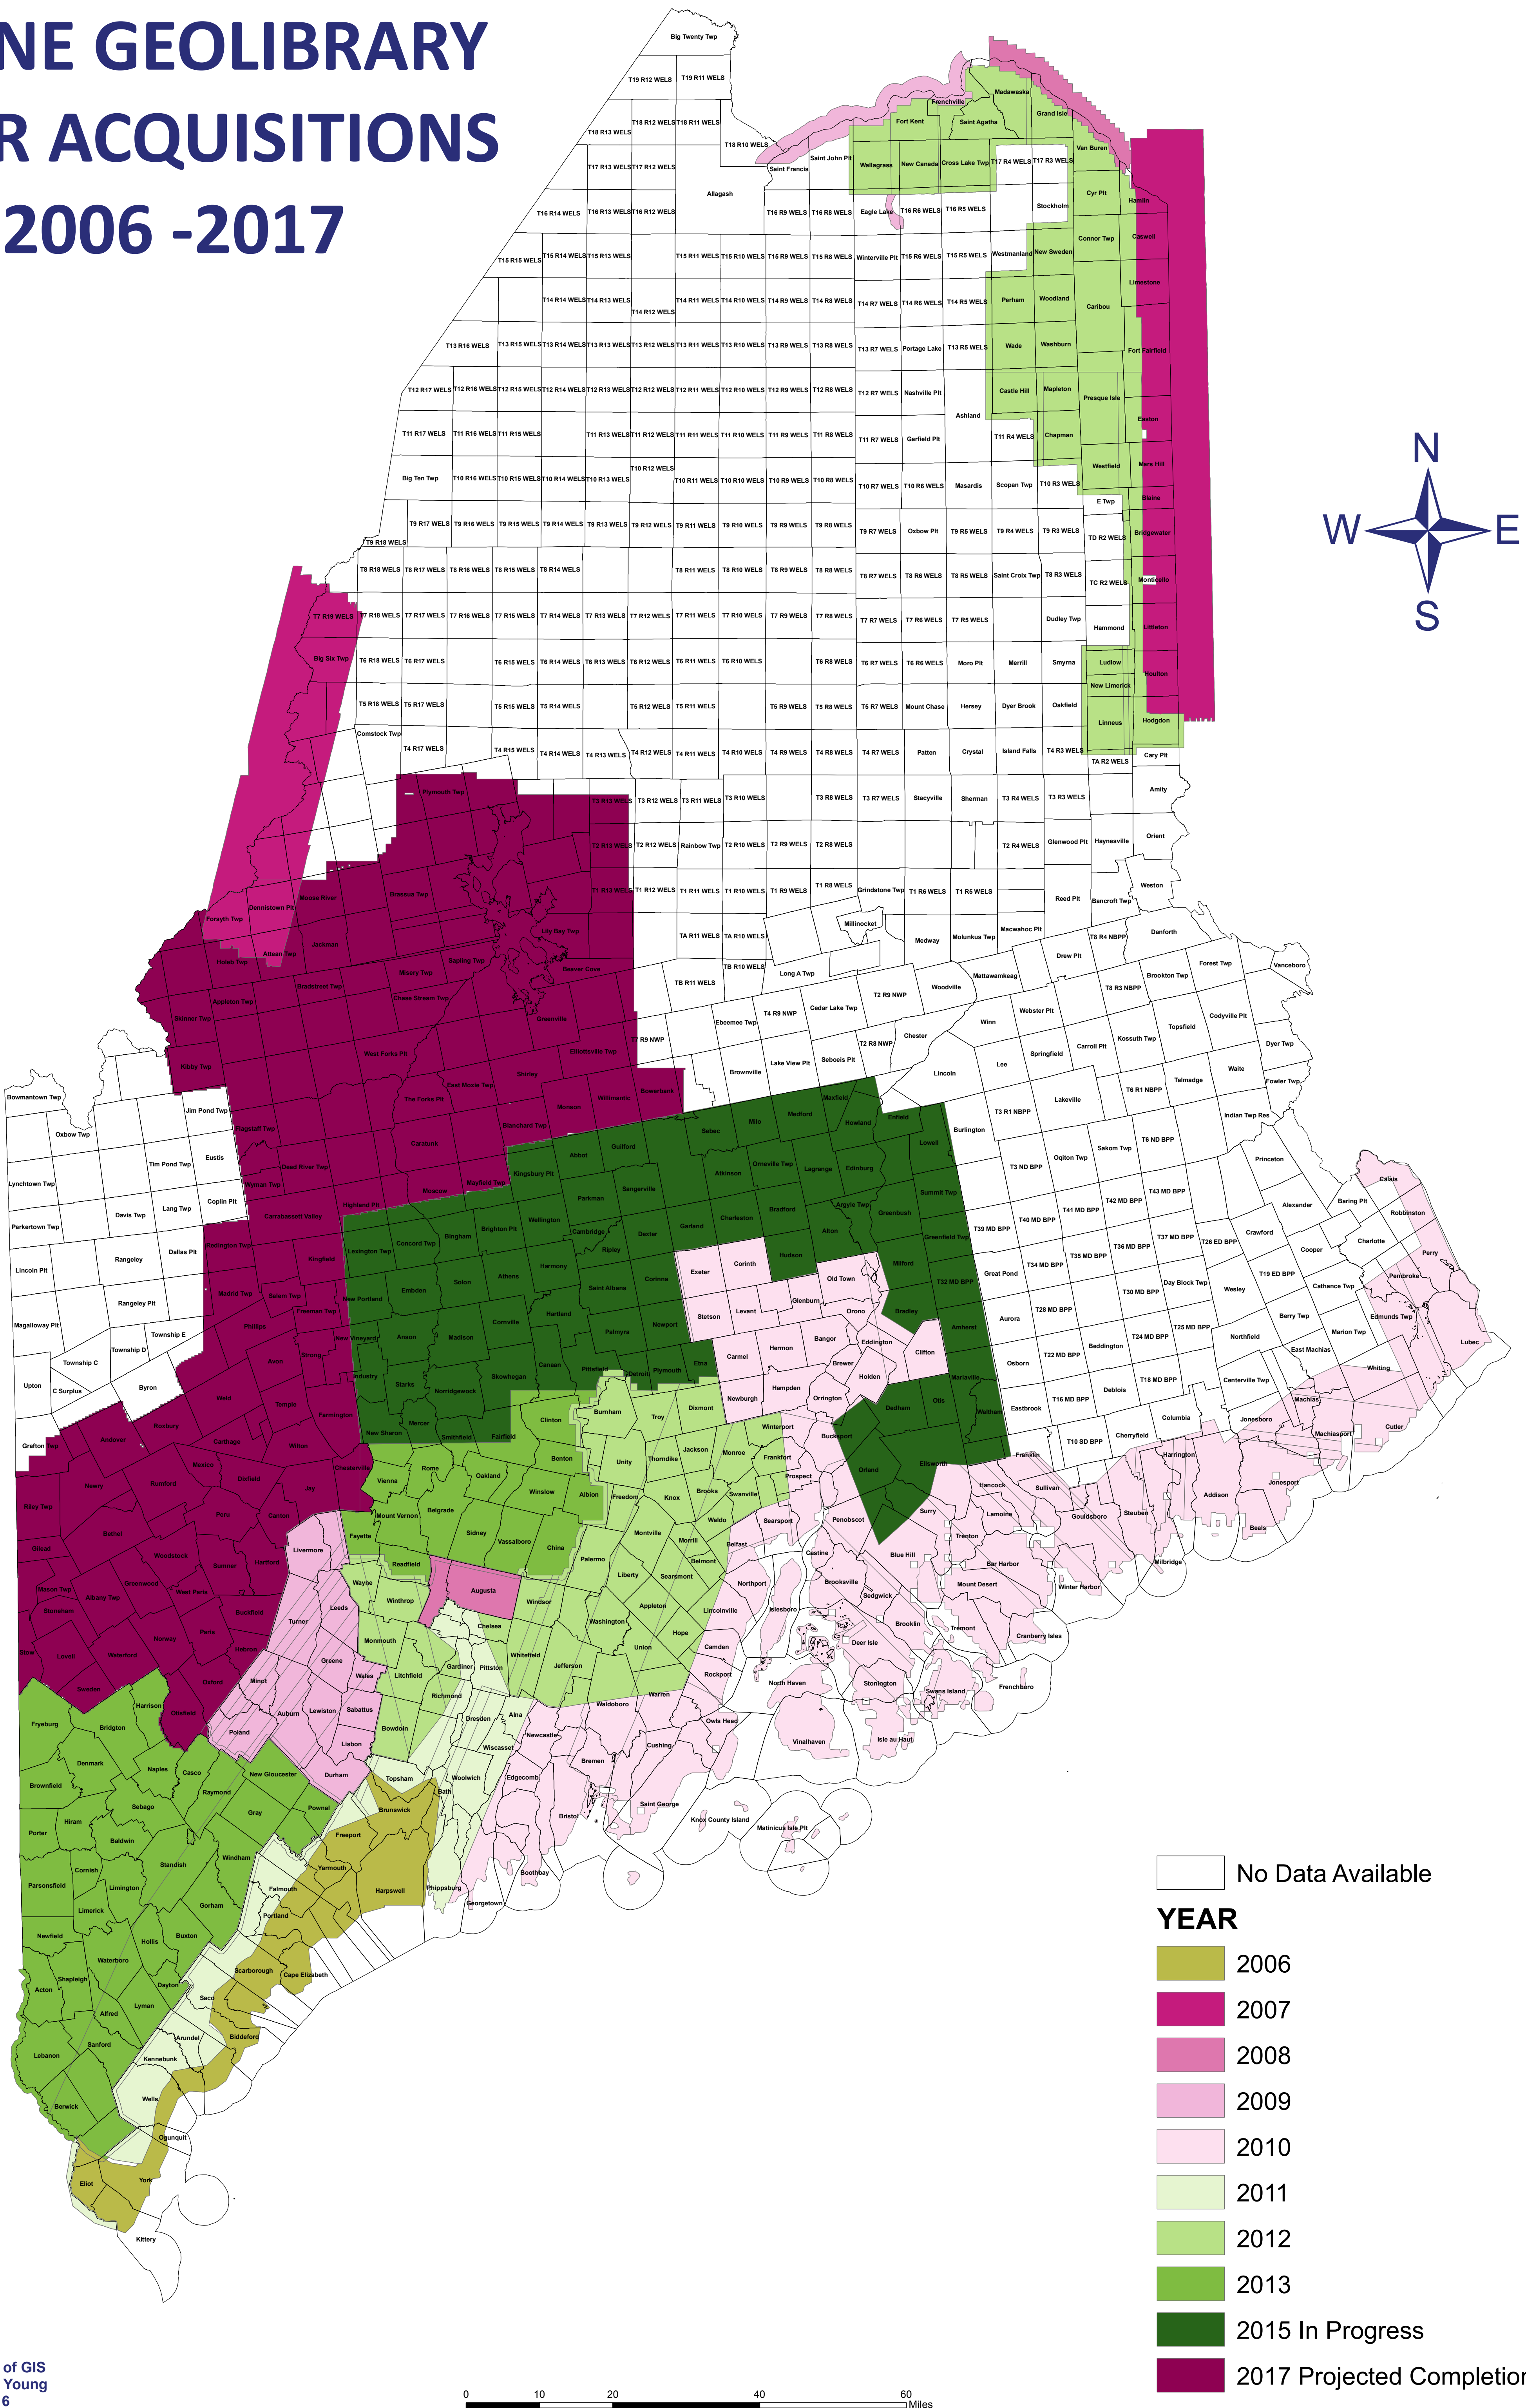

# MAINE GEOLIBRARY LiDAR ACQUISITIONS 2006 -2017

No Data Available

**YEAR**

- 2006
- 2007
- 2008
- 2009
- 2010
- 2011
- 2012
- 2013
- 2015 In Progress
- 2017 Projected Completion

Source: Maine Office of GIS  
Cartographer Joseph Young  
January, 22, 2016  
Contact Phone: 207-624-8800

0 10 20 40 60 Miles

*"We don't make the maps;  
We make your maps better"*