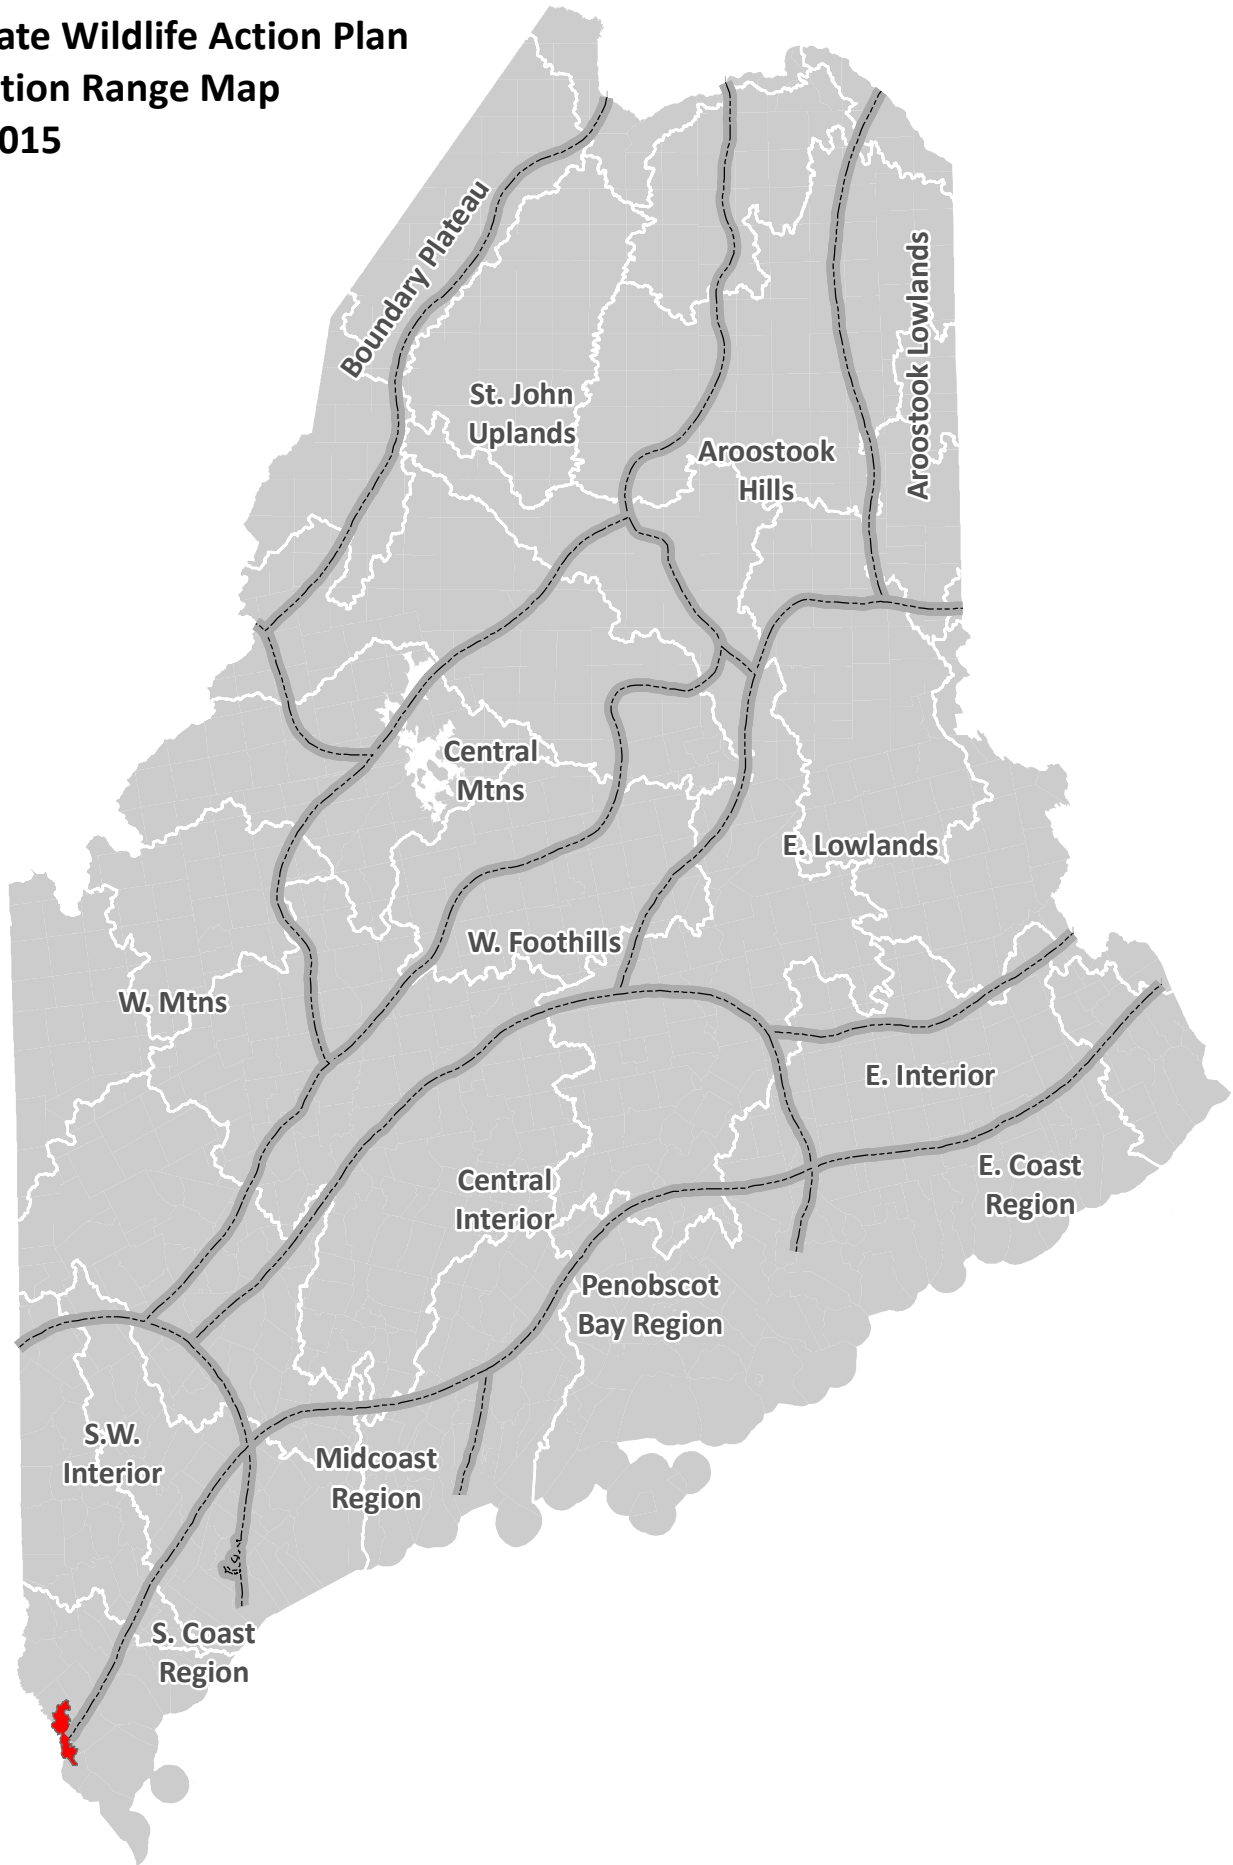

American Brook Lamprey (*Lethenteron appendix*)

Maine State Wildlife Action Plan Conservation Range Map Sep 23, 2015

CONFIRMED PRESENCE

 MDIFW Fish Data