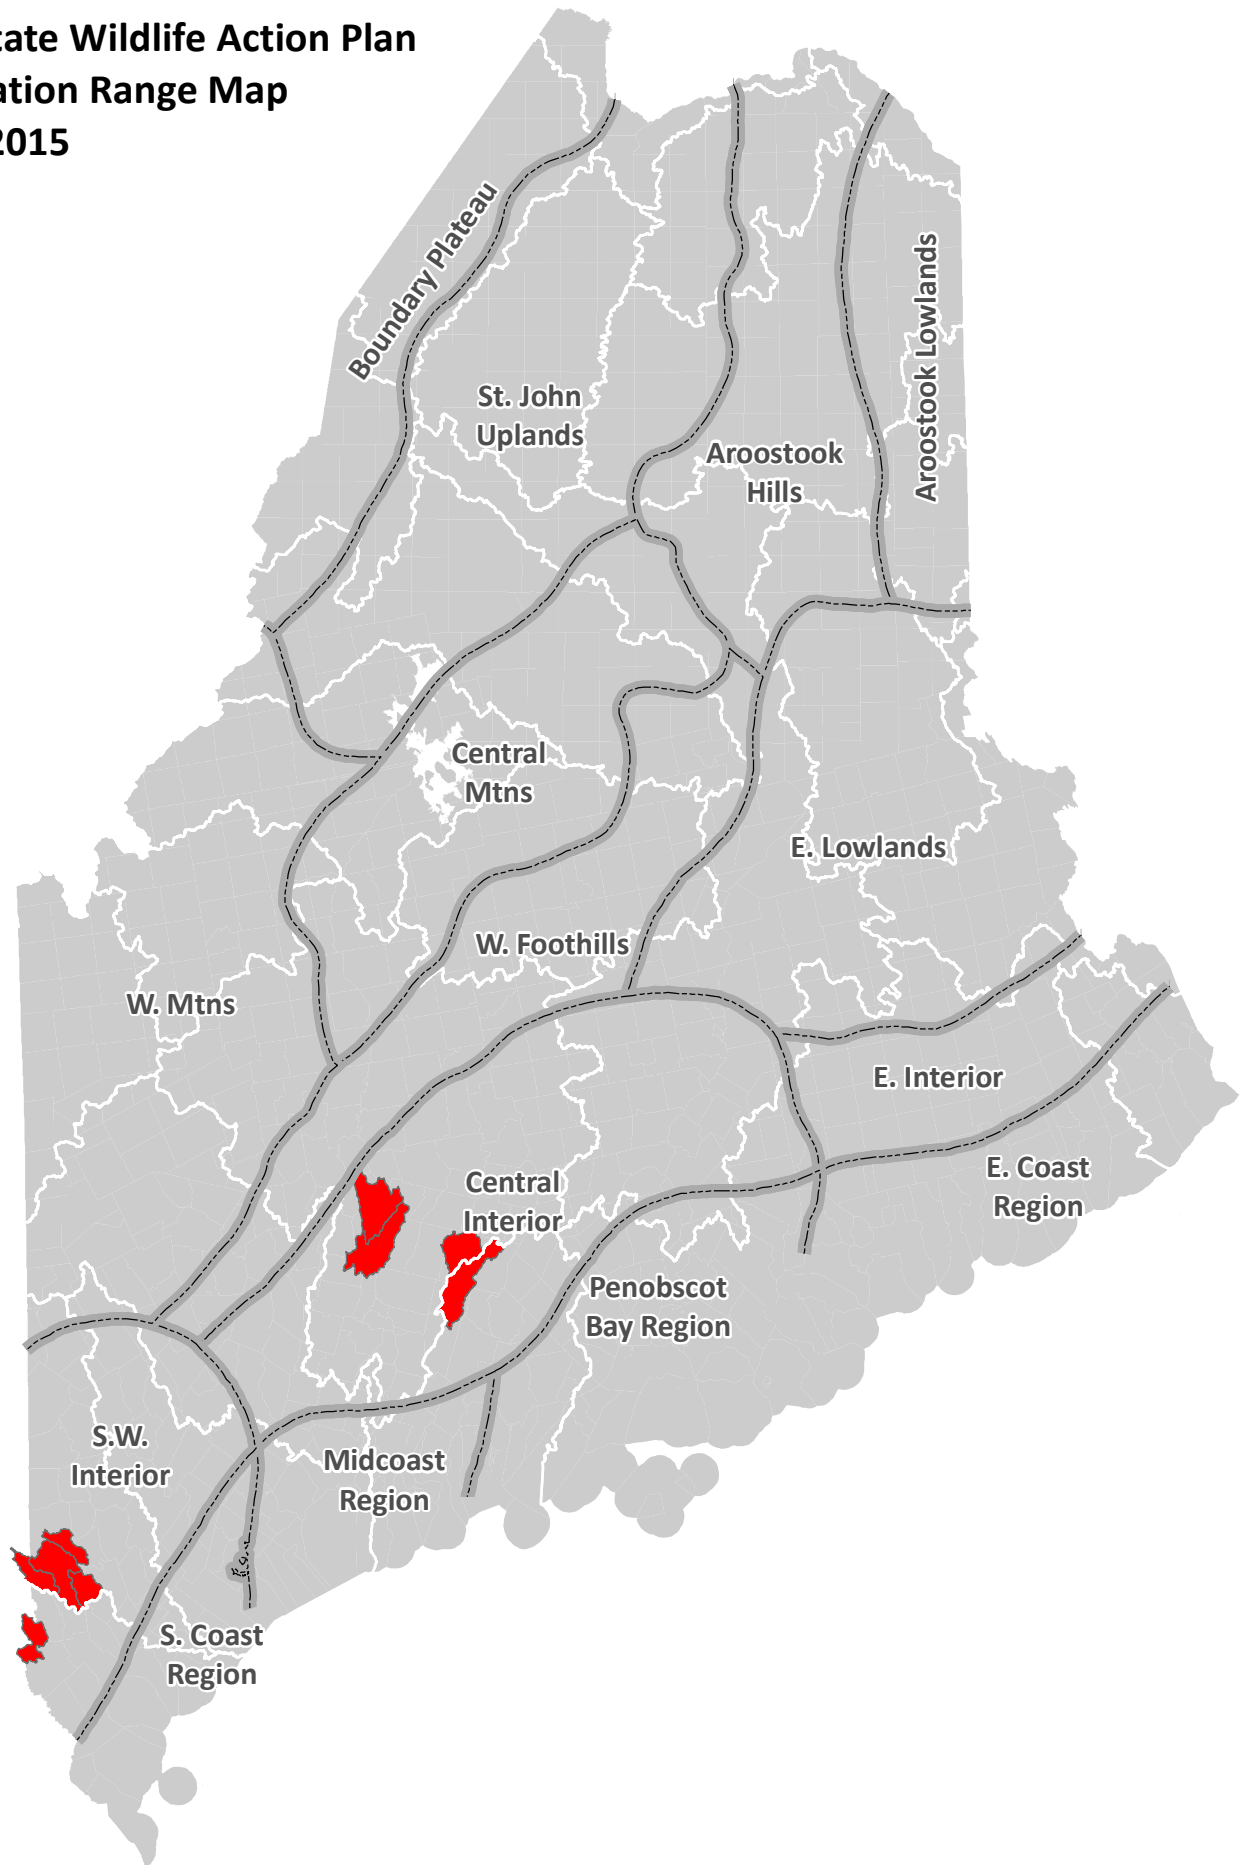

# Eastern Silvery Minnow (*Hybognathus regius*)

## Maine State Wildlife Action Plan Conservation Range Map Sep 23, 2015

CONFIRMED PRESENCE

 MDIFW Fish Data