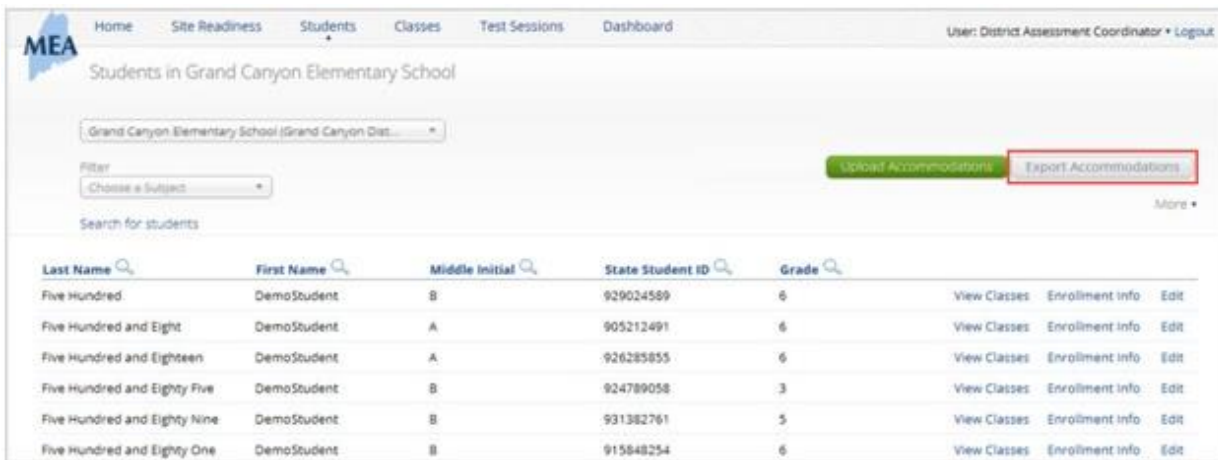

Click **Export Accommodations** to export the accommodations file.

A CSV file listing all students at the selected school, both with and without accommodations, will download to your device. The file will be in the same format and layout as an uploaded file, and, will also include the student names and corresponding State Student IDs.