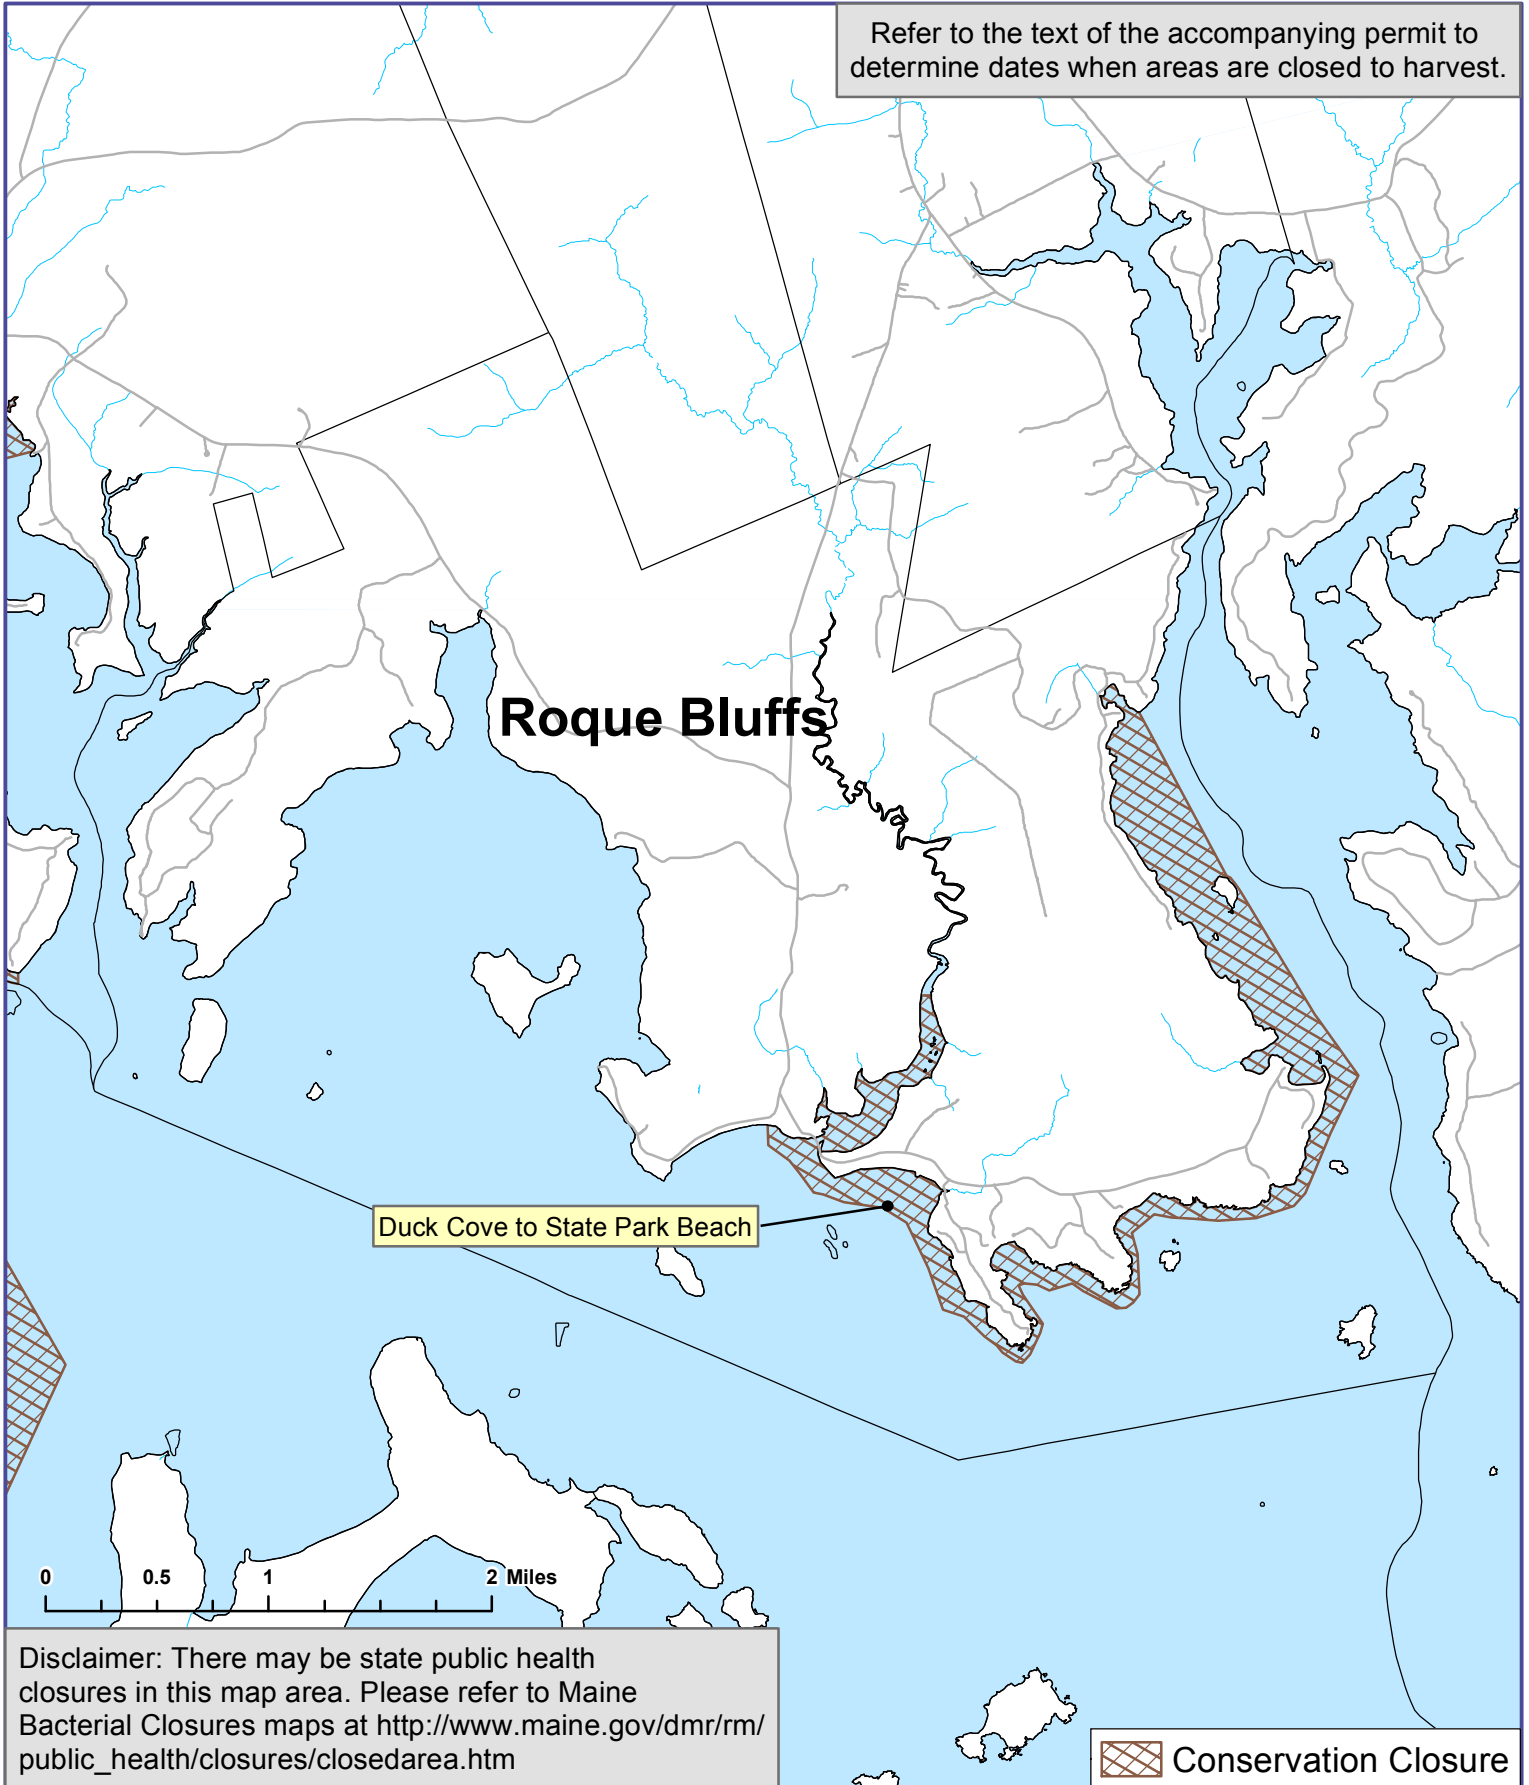

Maine Department of Marine Resources

Roque Bluffs

Municipal Conservation Closures

Refer to the text of the accompanying permit to determine dates when areas are closed to harvest.

Disclaimer: There may be state public health closures in this map area. Please refer to Maine Bacterial Closures maps at http://www.maine.gov/dmr/rm/public_health/closures/closedarea.htm

 Conservation Closure