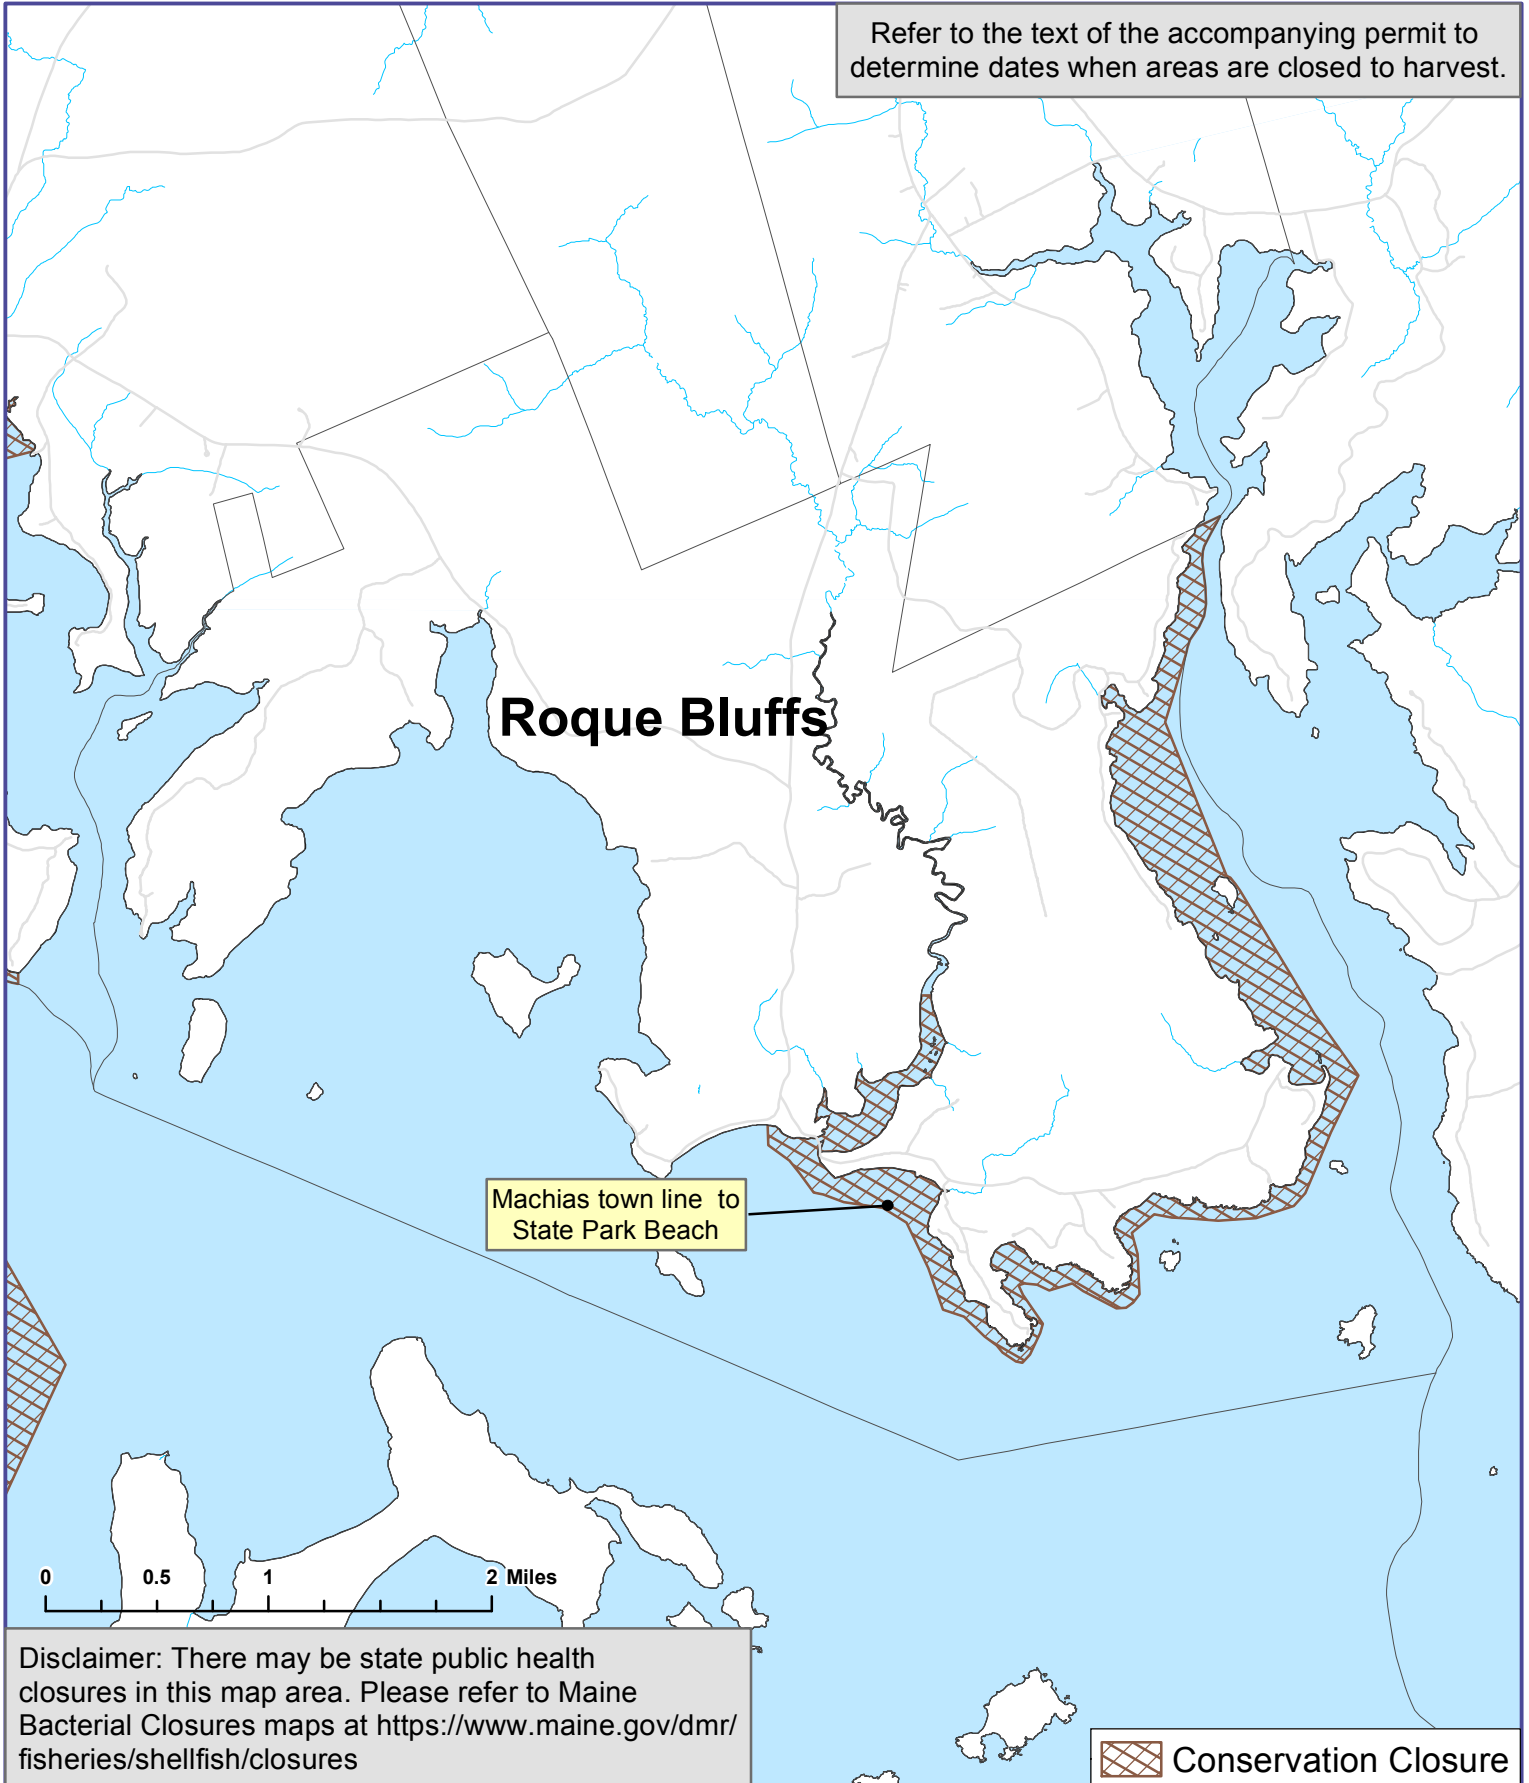

Maine Department of Marine Resources

Roque Bluffs

Municipal Conservation Closures

Refer to the text of the accompanying permit to determine dates when areas are closed to harvest.

Disclaimer: There may be state public health closures in this map area. Please refer to Maine Bacterial Closures maps at <https://www.maine.gov/dmr/fisheries/shellfish/closures>

 Conservation Closure