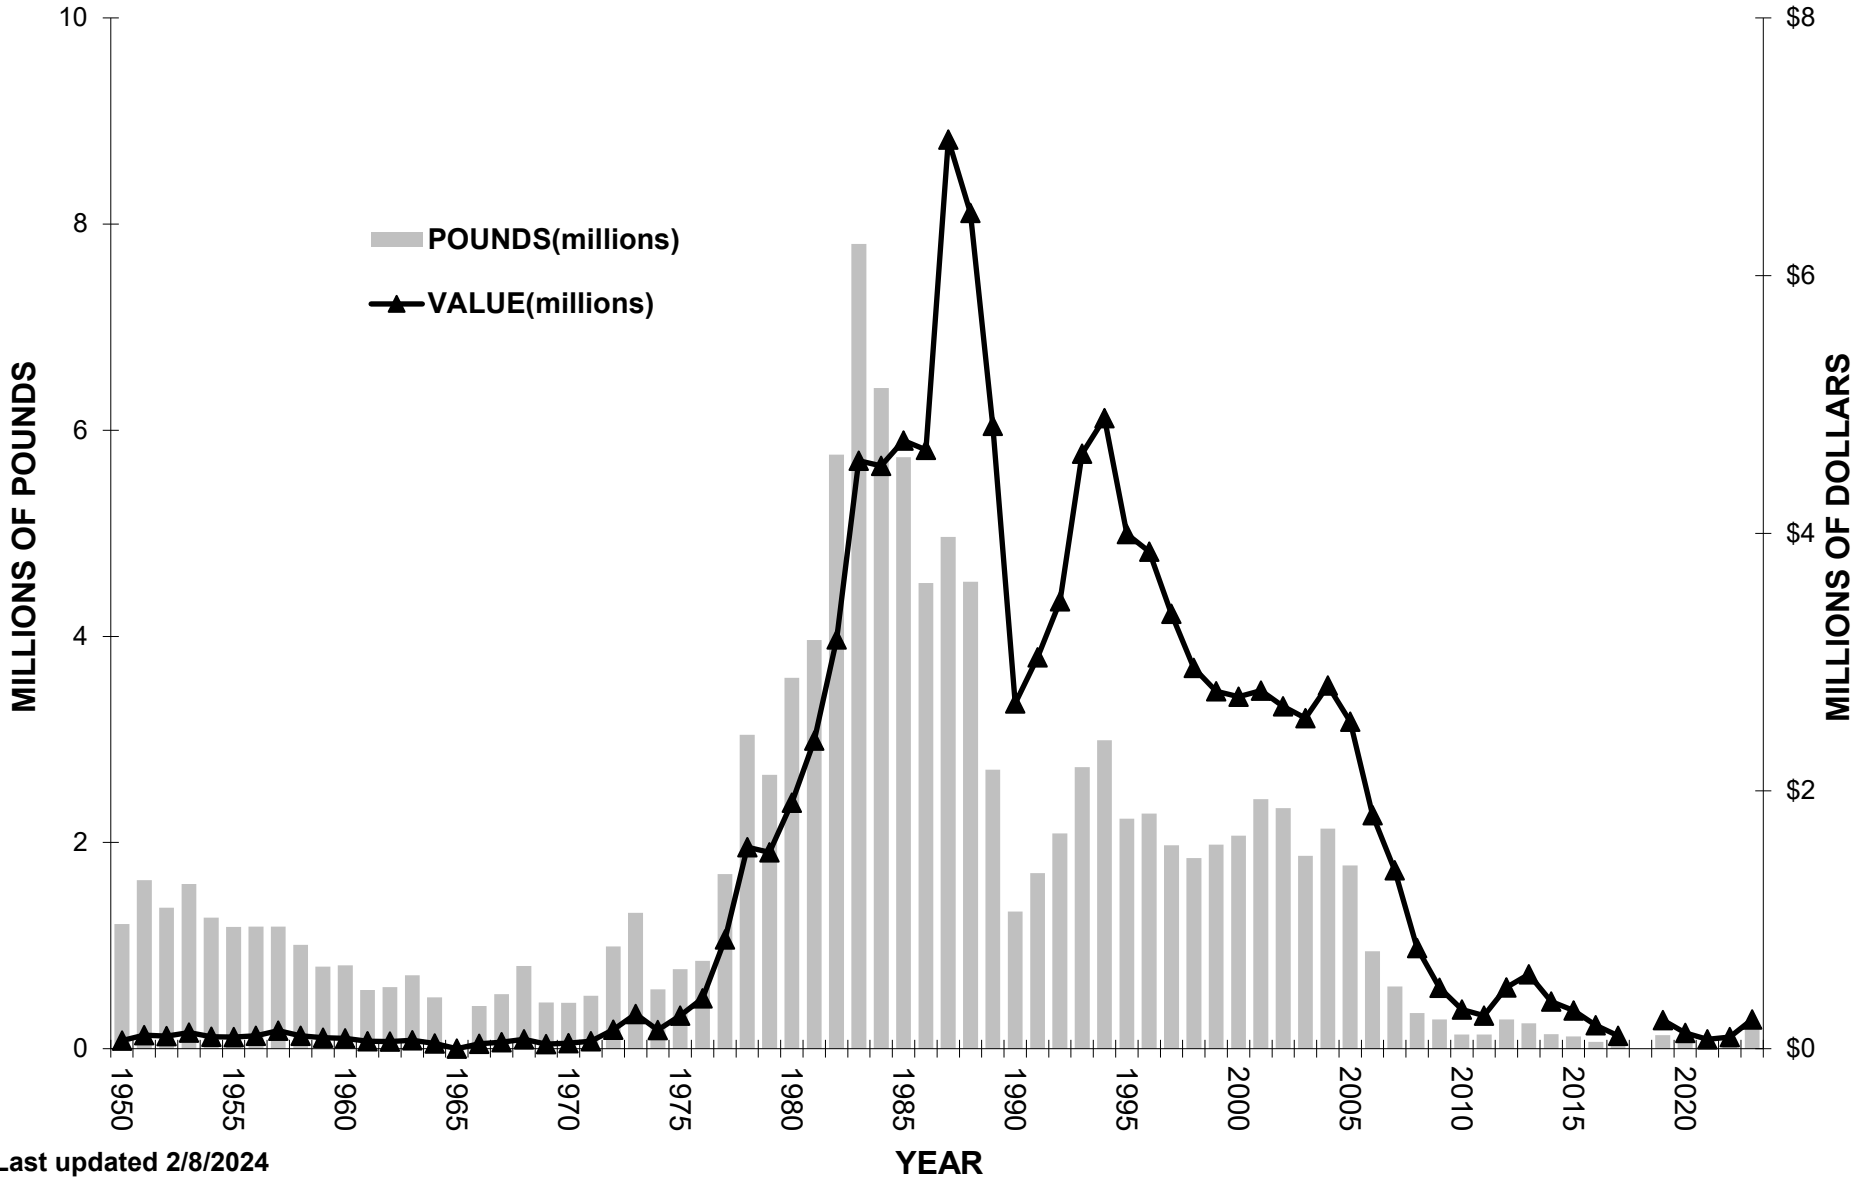

# STATE OF MAINE WITCH FLOUNDER (GREY SOLE) LANDINGS

\*2023 Data Preliminary\*

Last updated 2/8/2024