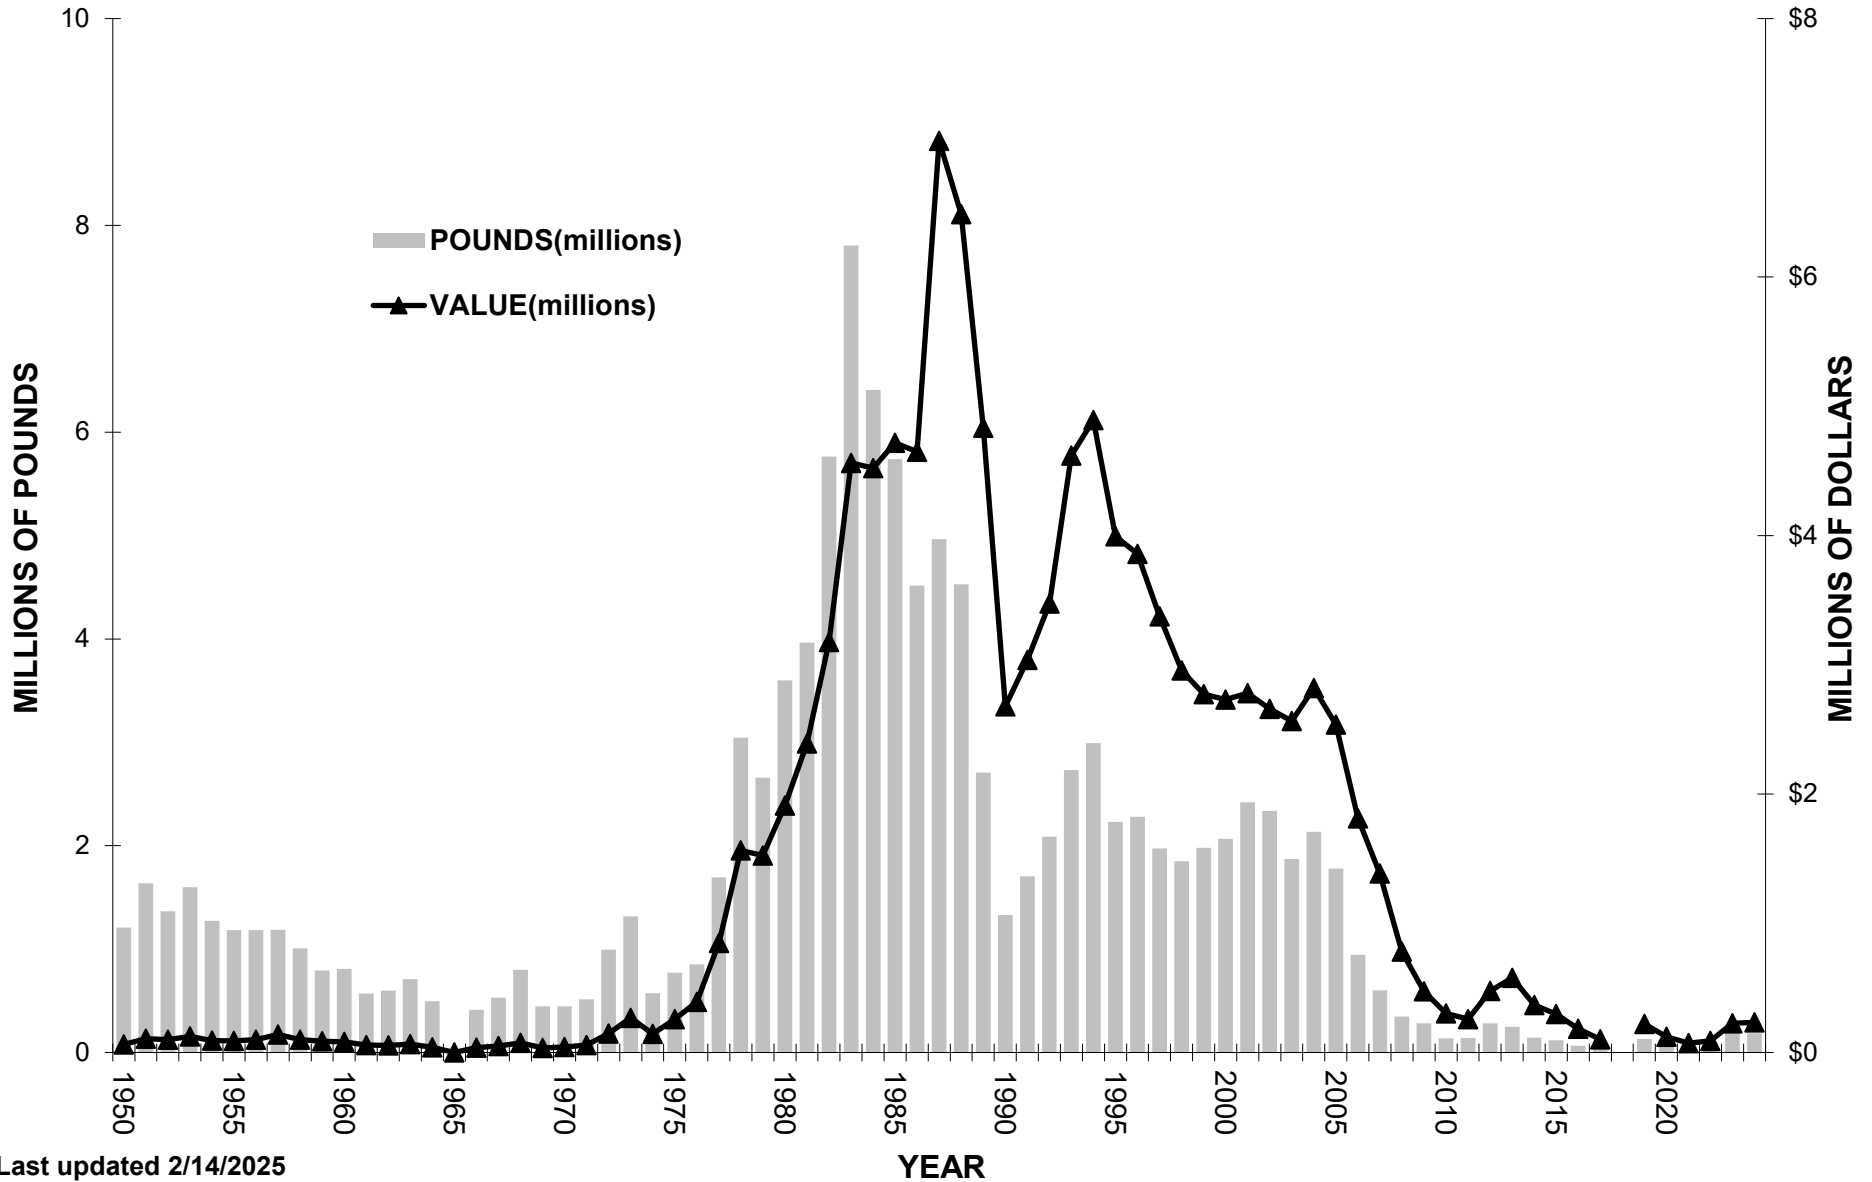

STATE OF MAINE WITCH FLOUNDER (GREY SOLE) LANDINGS *2024 Data Preliminary*

Last updated 2/14/2025