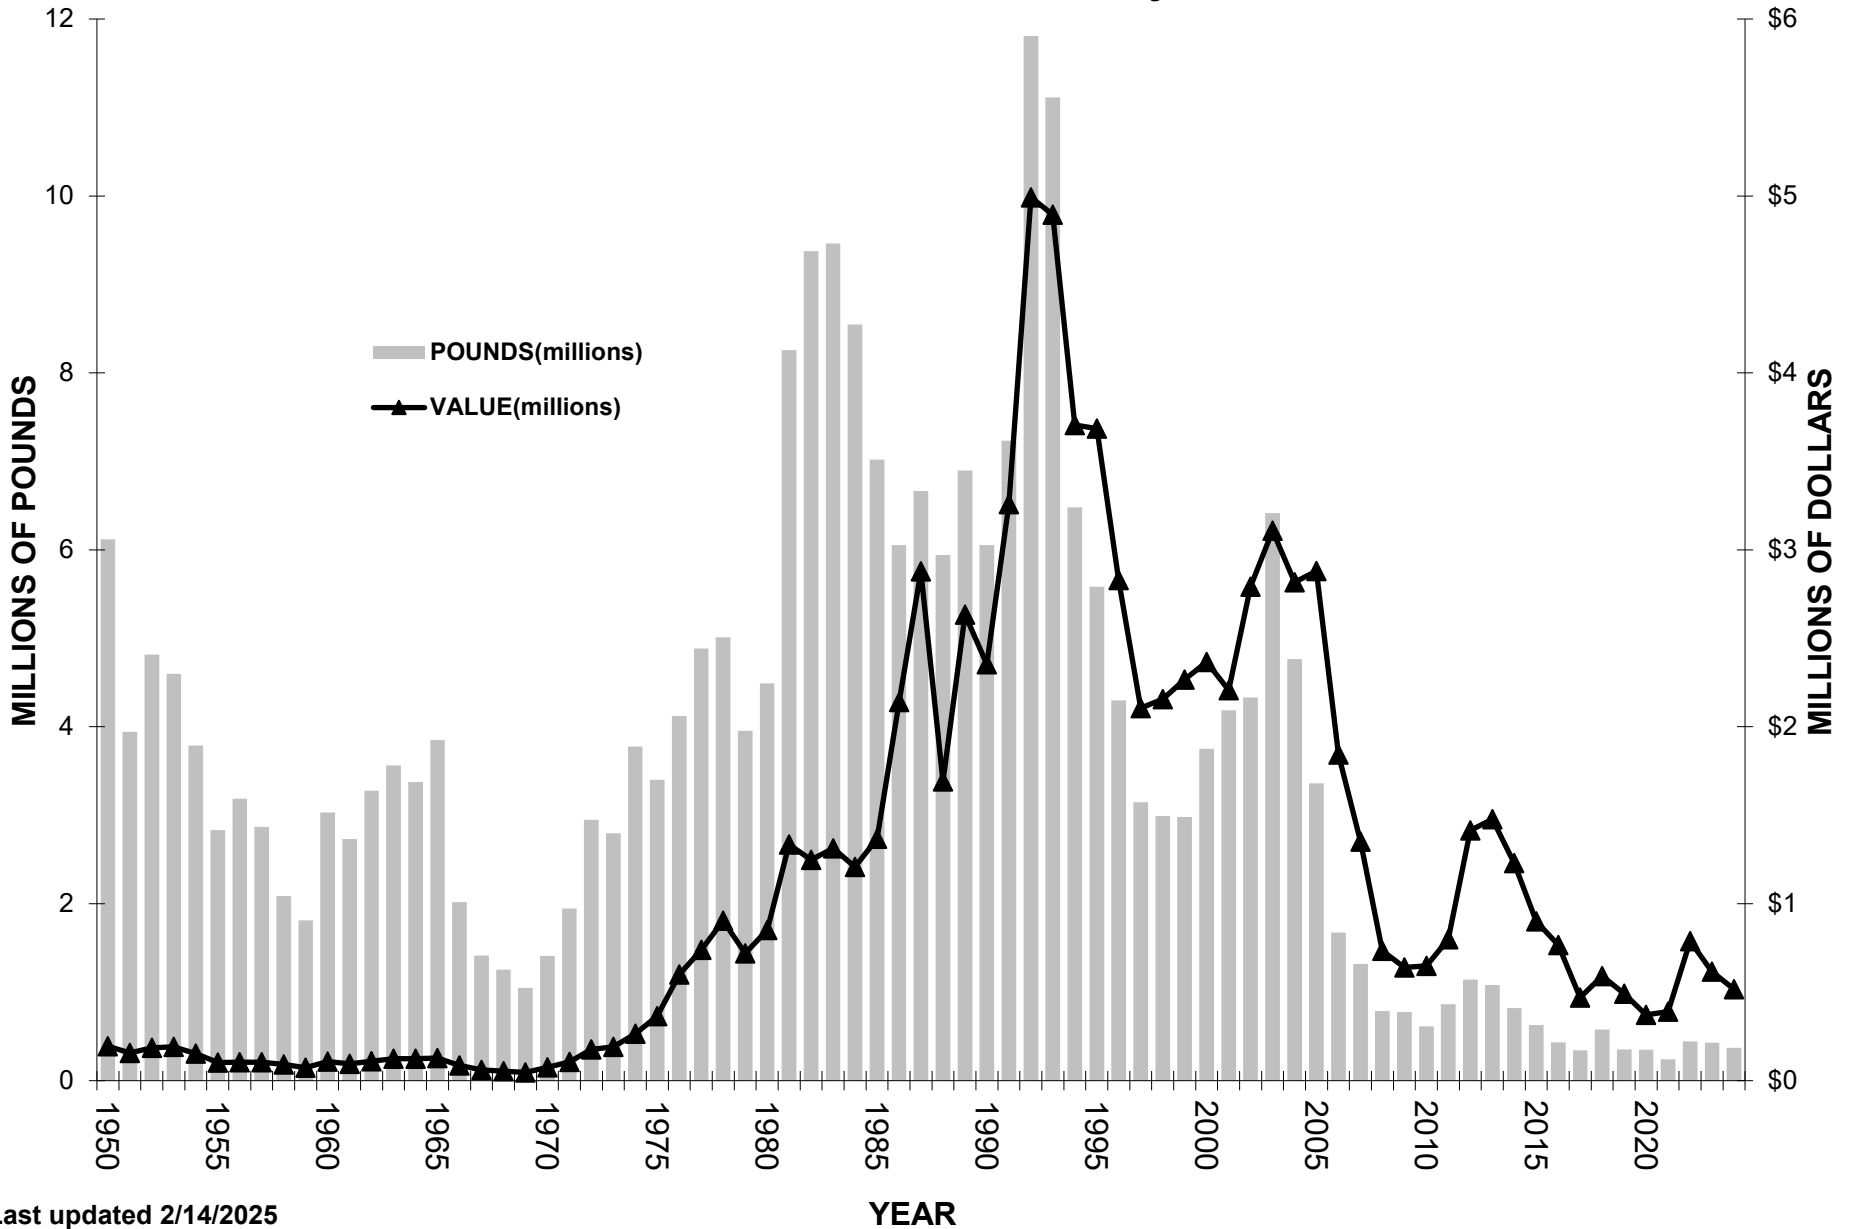

STATE OF MAINE WHITE HAKE LANDINGS *2024 Data Preliminary*

Last updated 2/14/2025