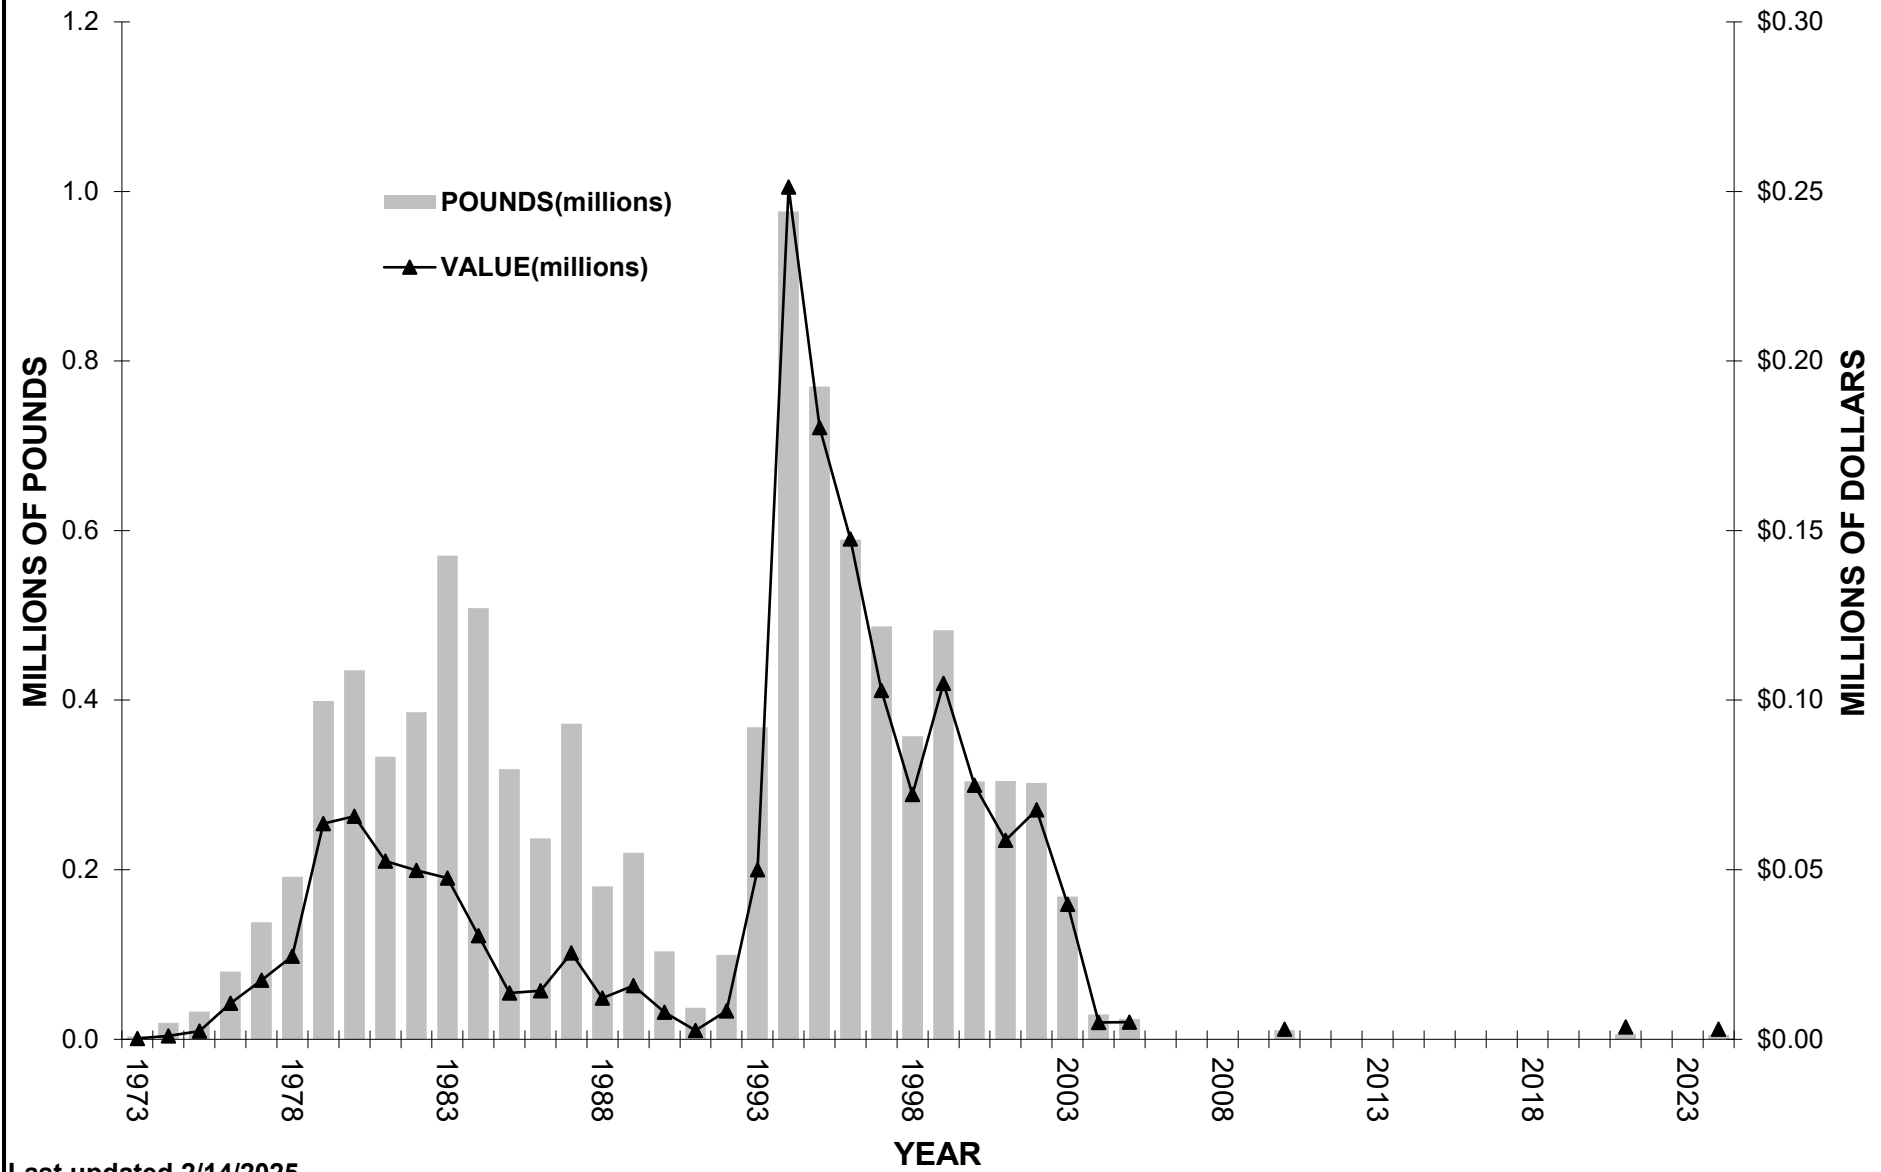

STATE OF MAINE SKATE LANDINGS *2024 Data Preliminary*

Last updated 2/14/2025