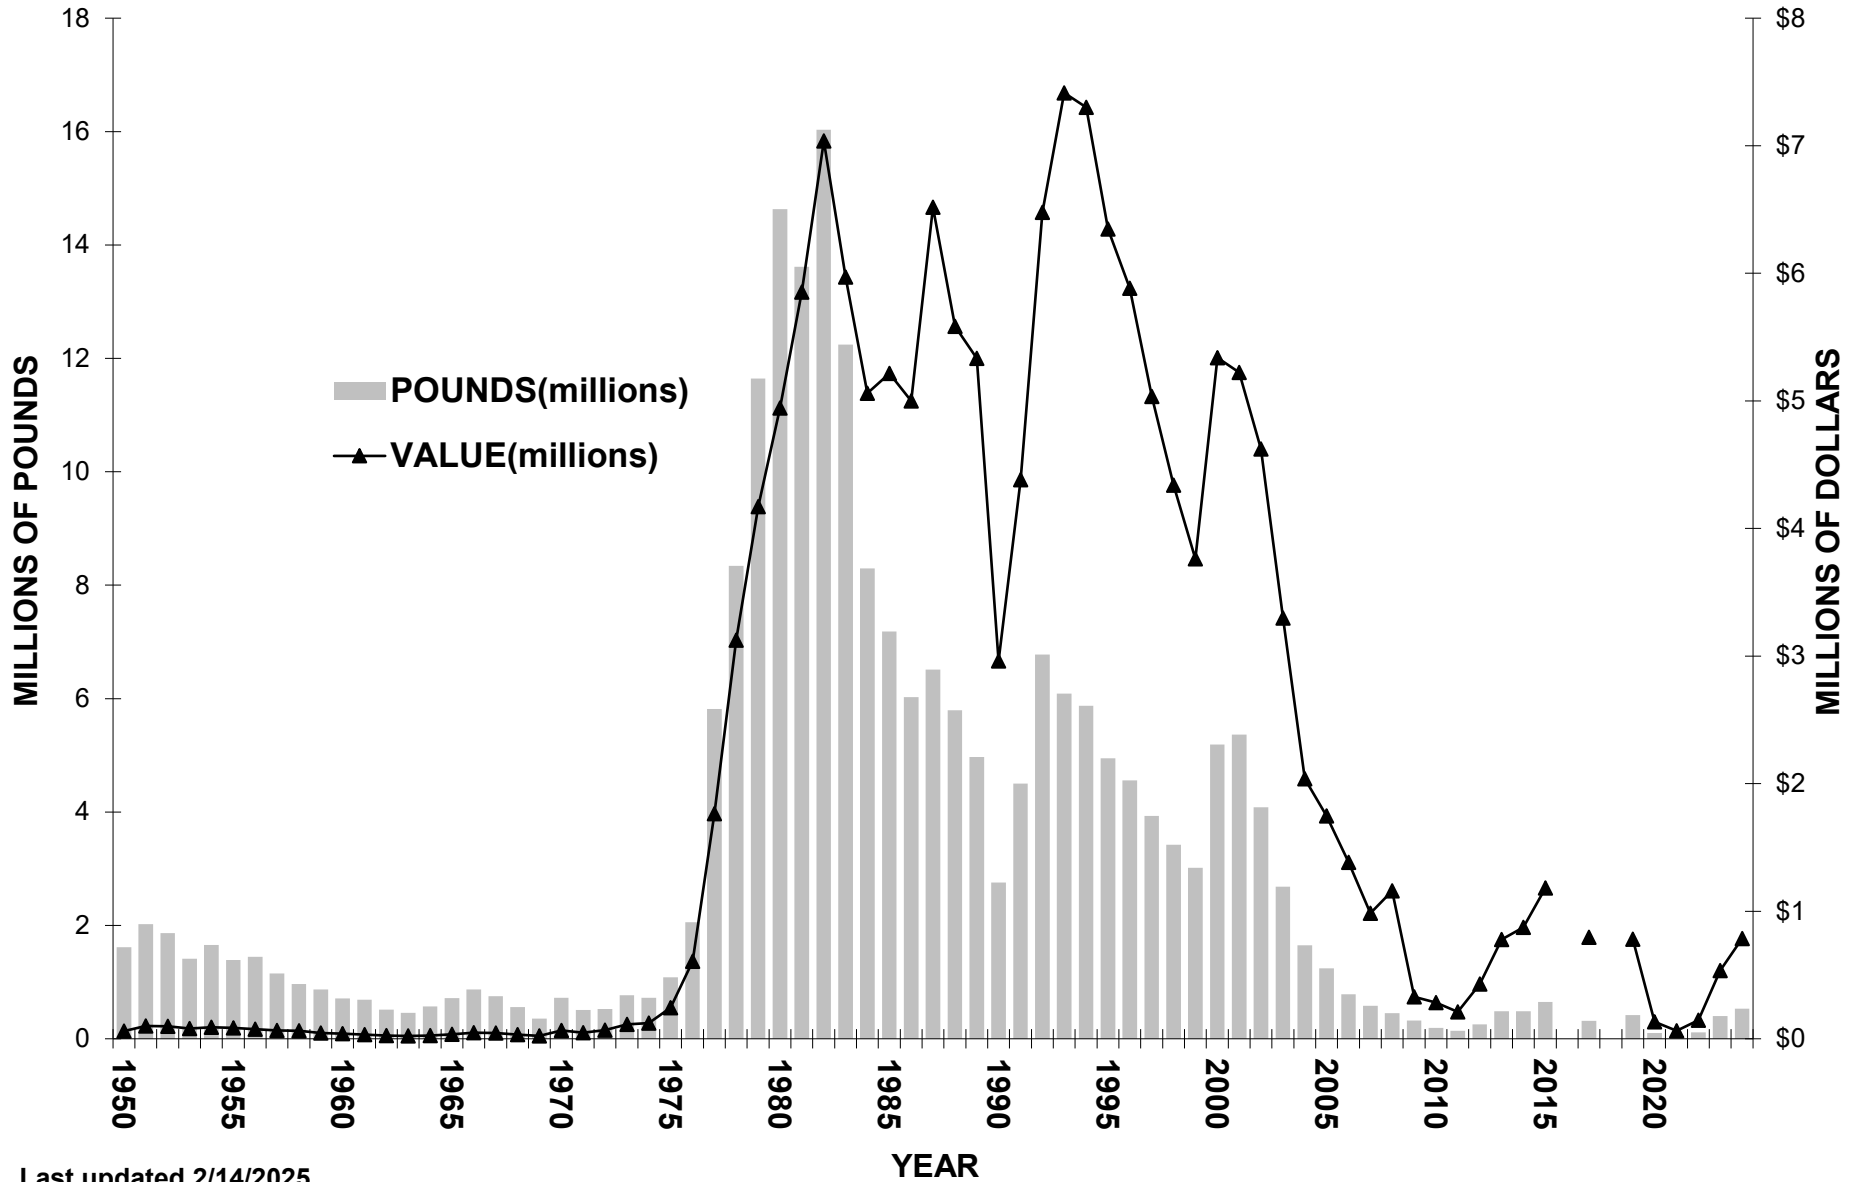

STATE OF MAINE AMERICAN PLAICE (DAB) LANDINGS *2024 Data Preliminary*

Last updated 2/14/2025