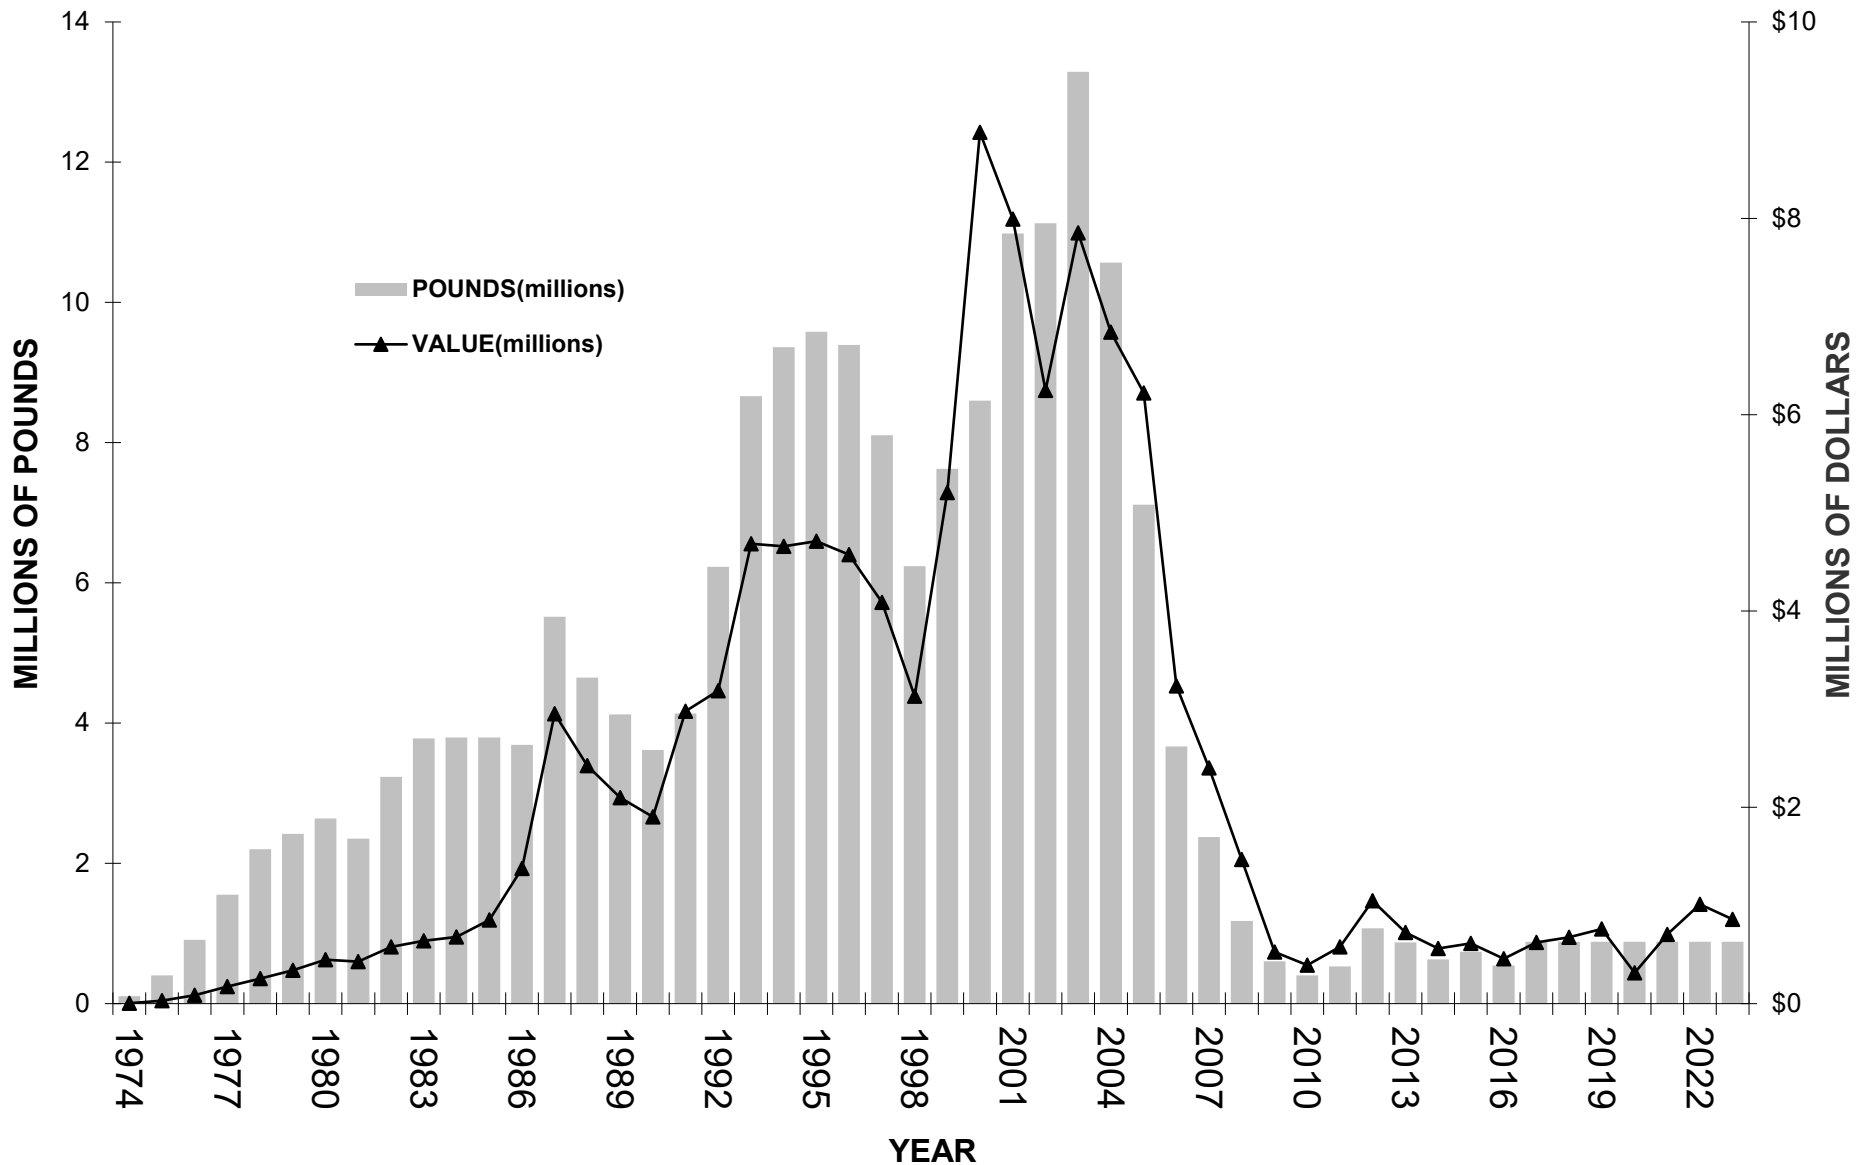

STATE OF MAINE AMERICAN GOSEFISH (MONKFISH) LANDINGS *2023 Data Preliminary*

Last updated 2/8/2024