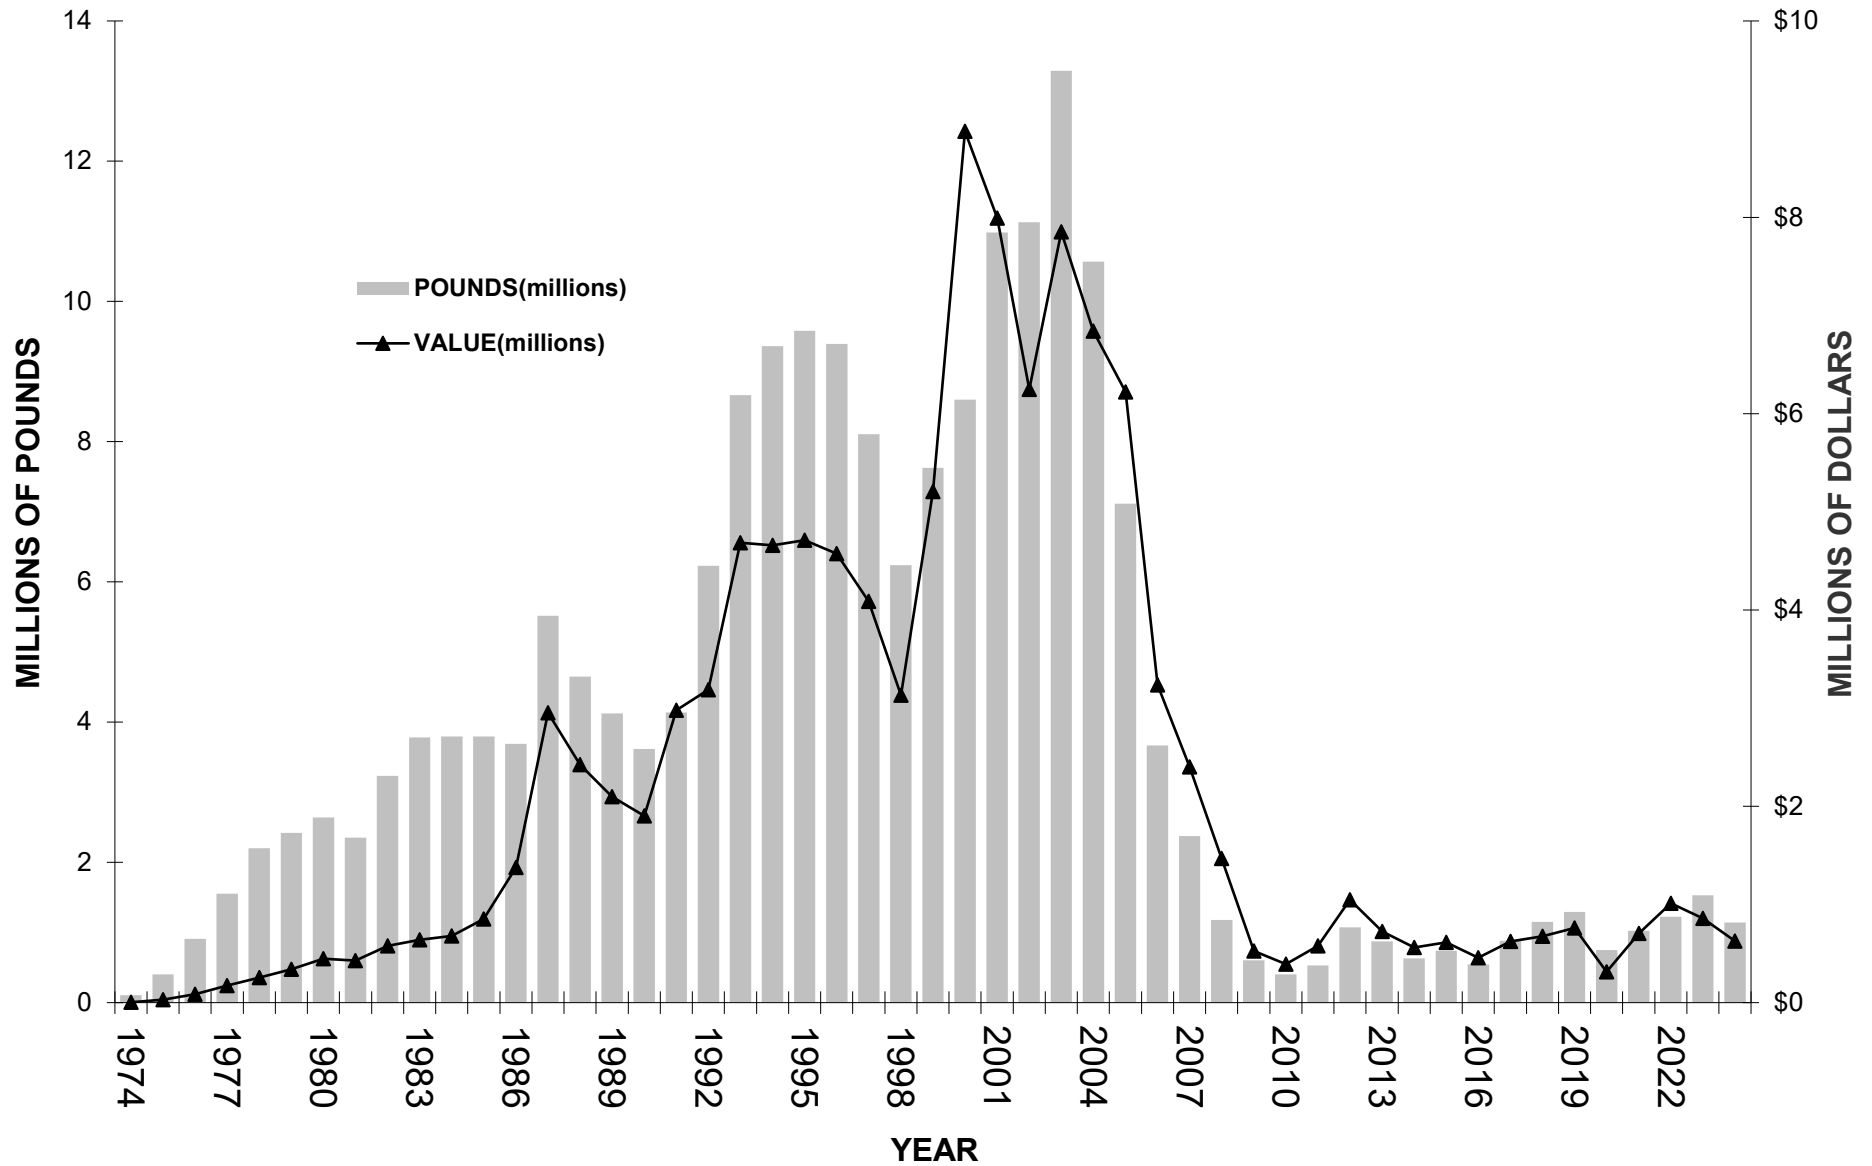

STATE OF MAINE AMERICAN GOSEFISH (MONKFISH) LANDINGS *2024 Data Preliminary*

Last updated 2/14/2025