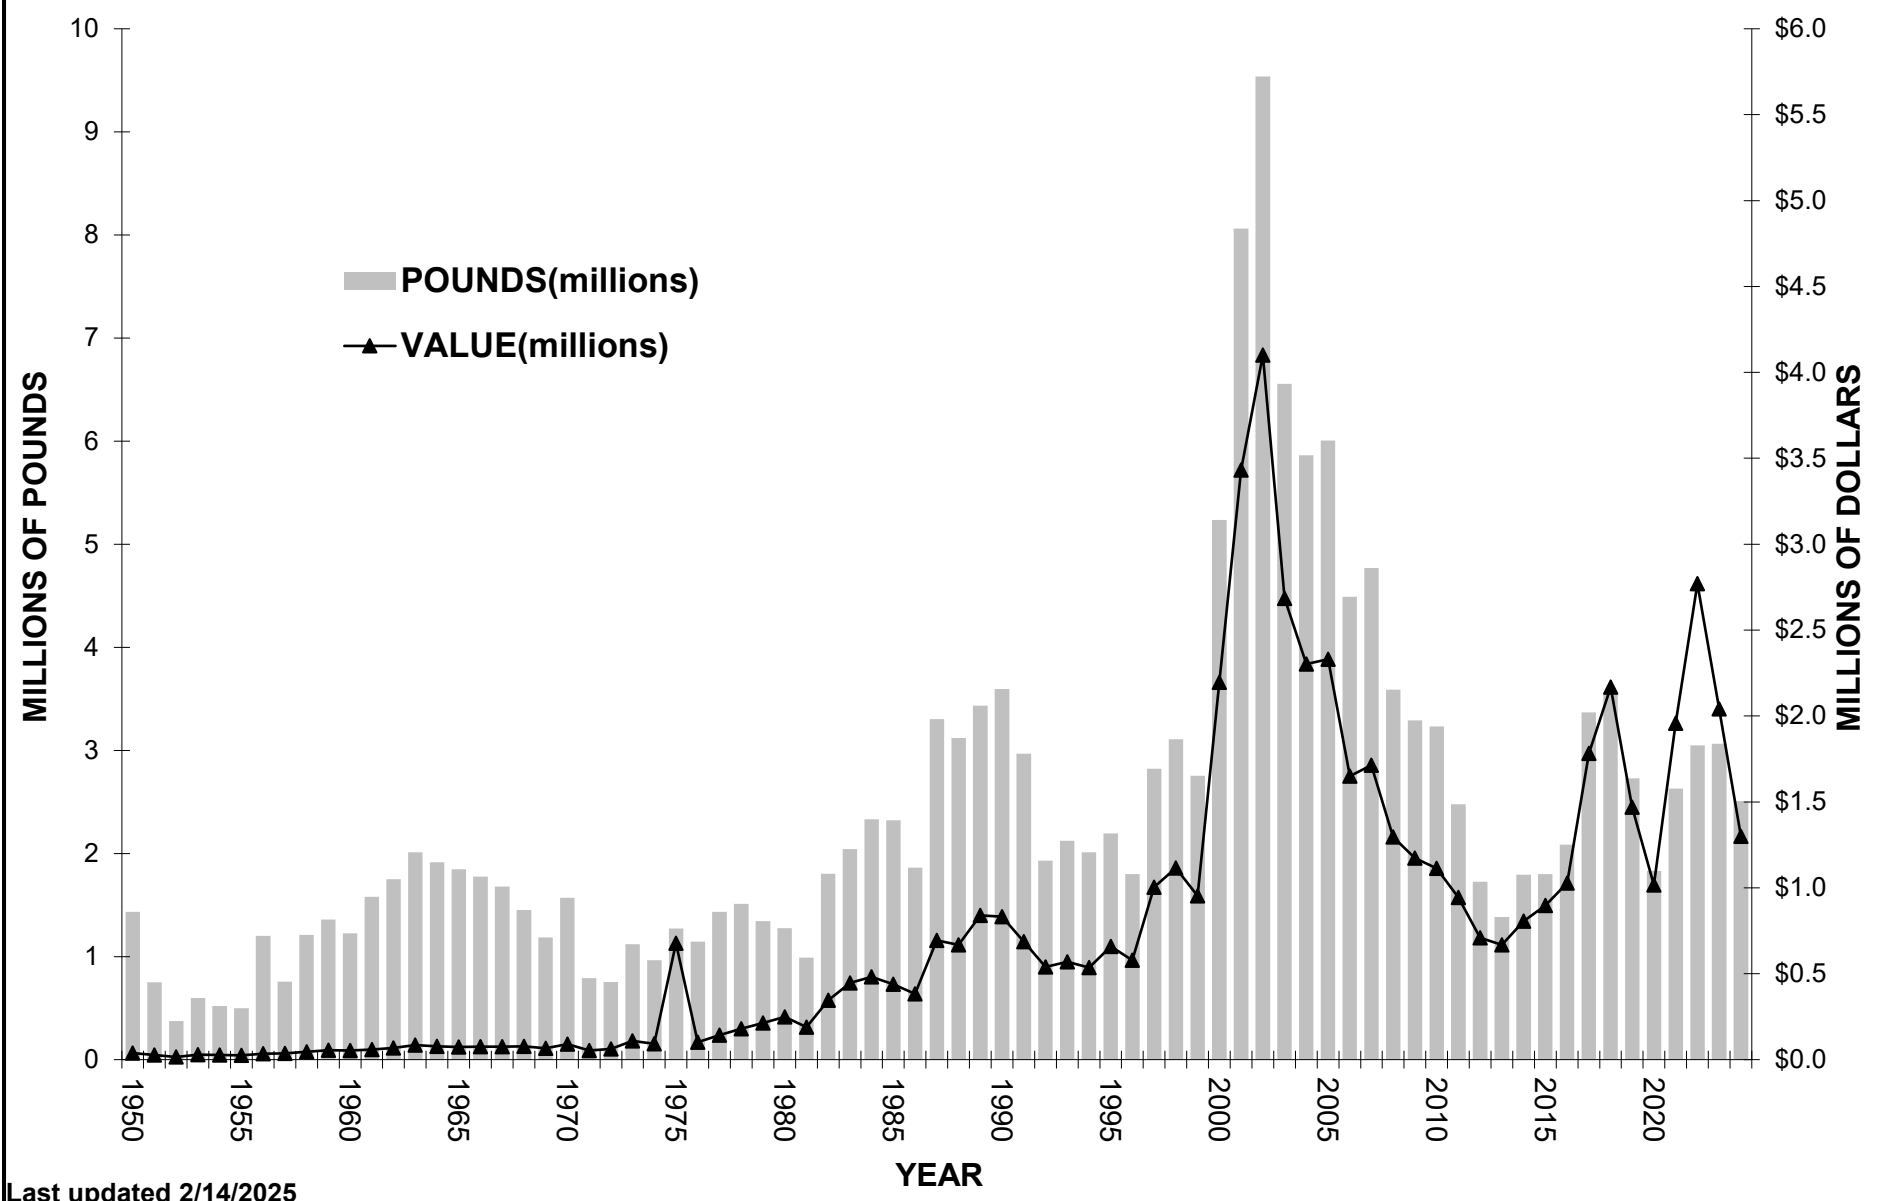

STATE OF MAINE CRAB LANDINGS *2024 Data Preliminary*

Last updated 2/14/2025