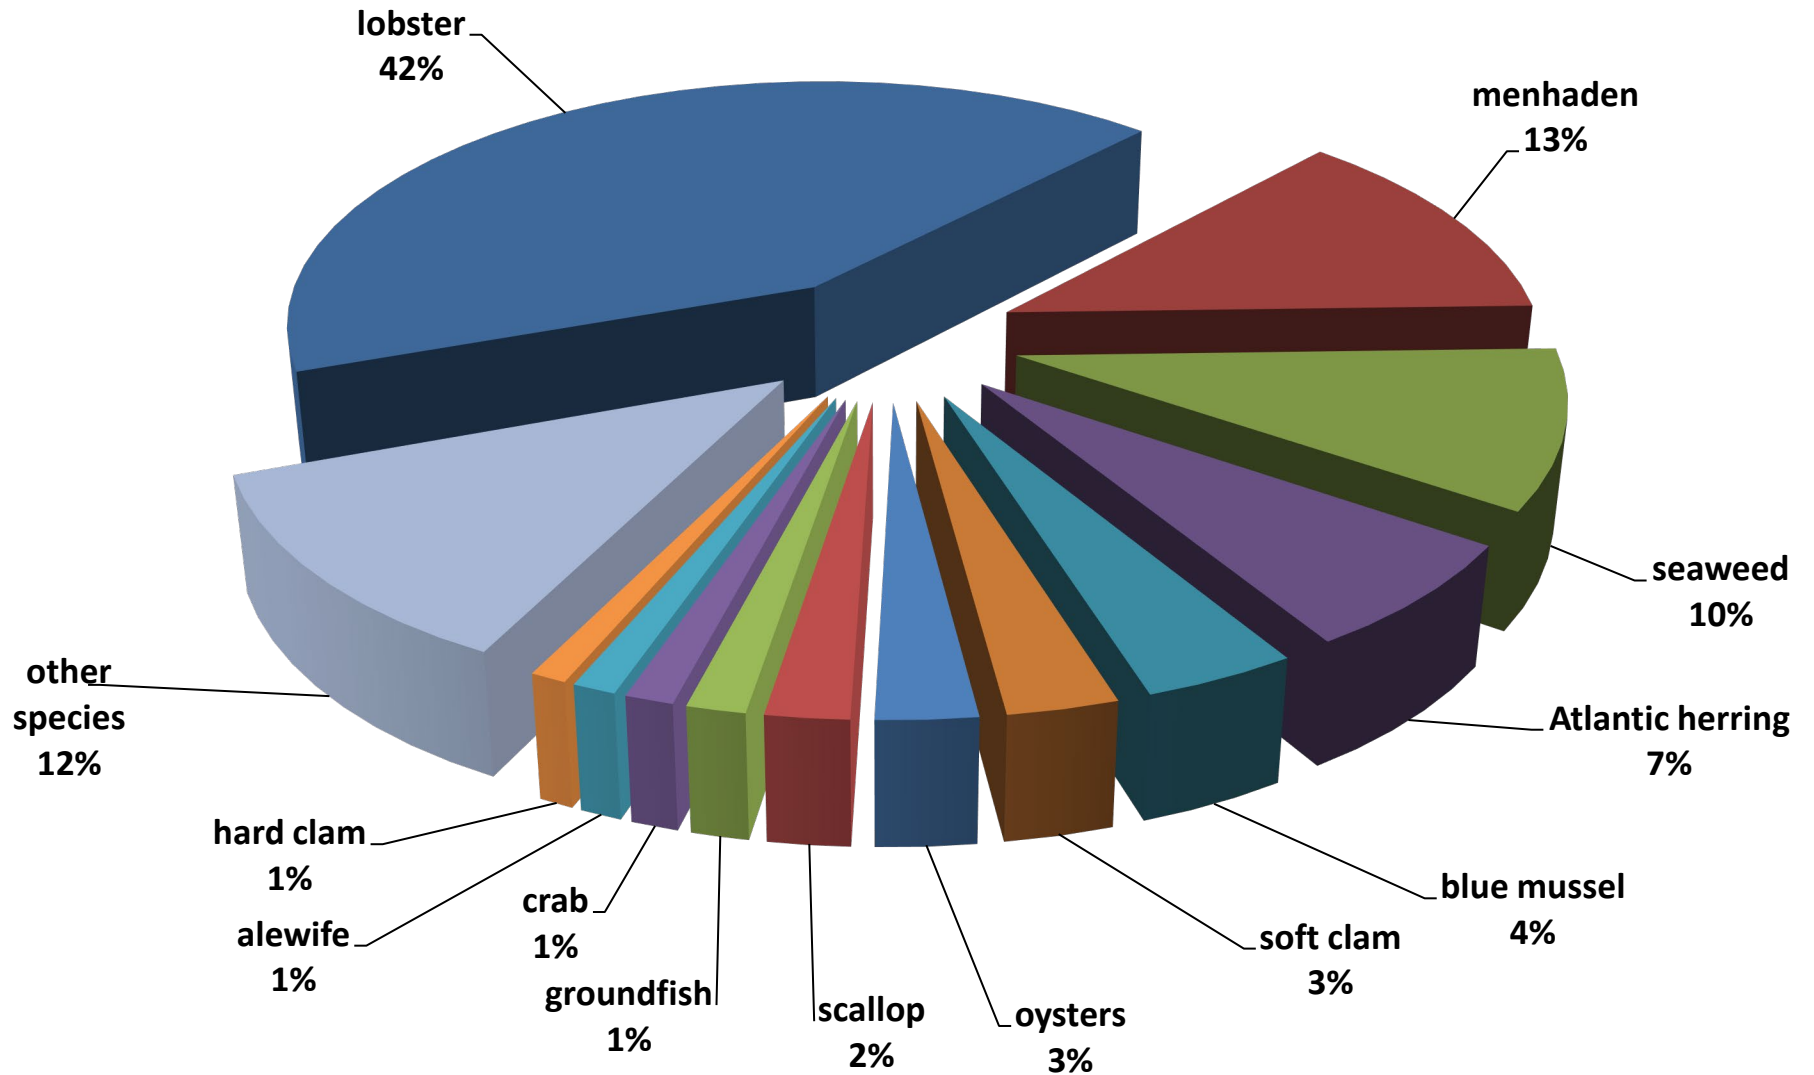

Preliminary 2024 Commercial Maine Landings By Live Pounds

Total: 202,791,055 as of 02/14/2025

*Other species include confidential species and other species that make up less than 1% of total catch.