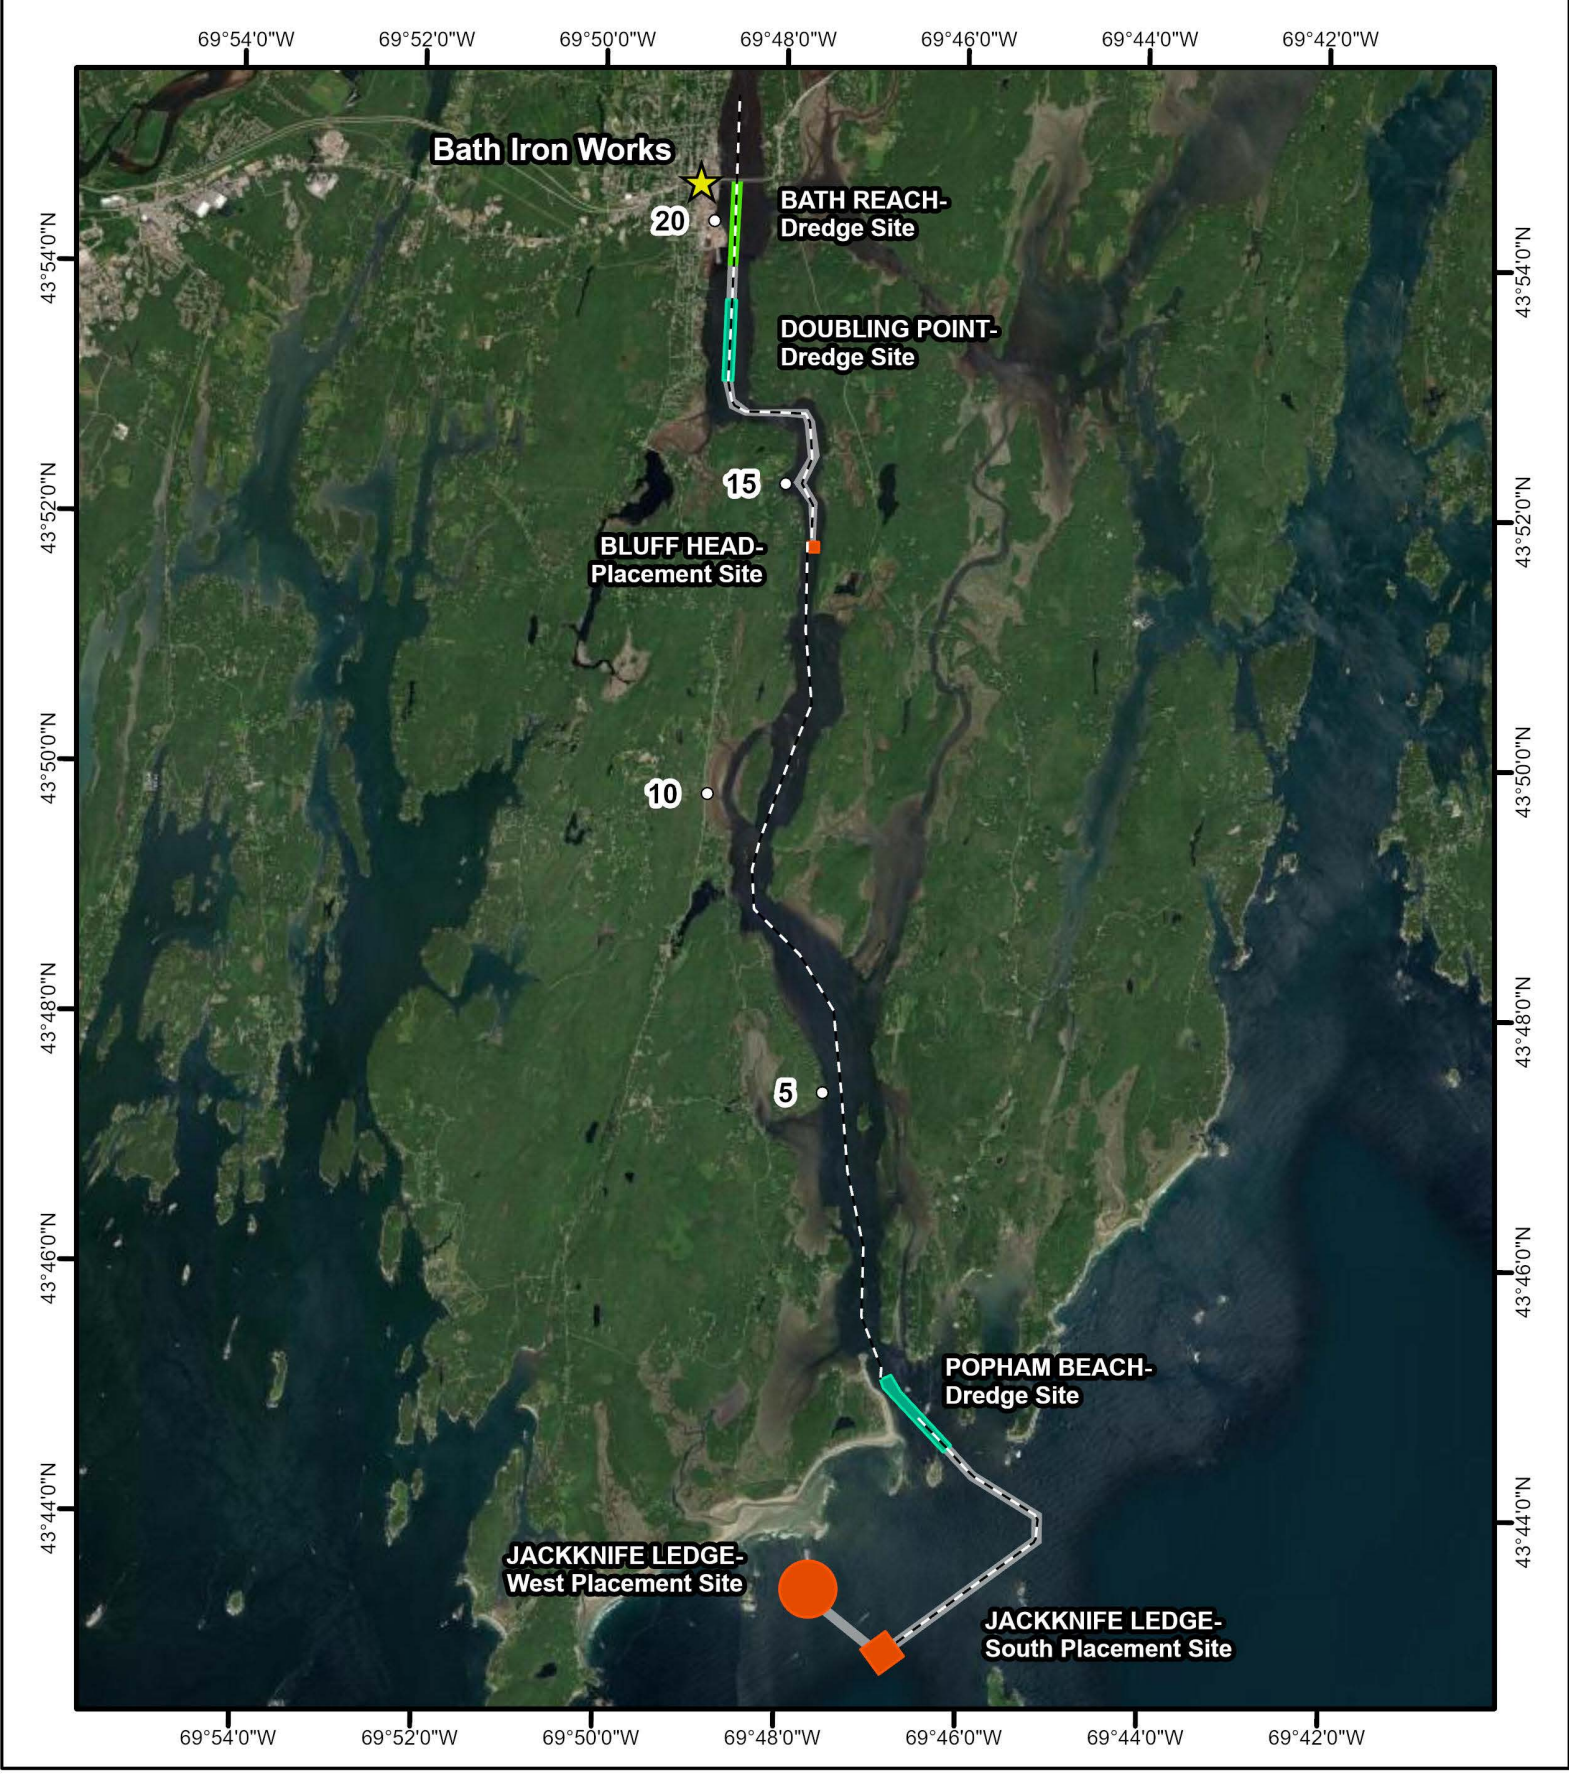

## Kennebec River: Bath Reach and Doubling Point Dredge Sites

- Haul Route
- Doubling Point Dredge Site
- Bath Reach Dredge Site
- Bluff Head Placement Site

## Lower Kennebec River FNP Dredge and Placement Sites

- River km Markers
- Federal Navigation Project (FNP)
- Haul Route
- New Dredge Site
- Recurring Dredge Site
- Placement Sites

### Kennebec River: Popham Beach Placement Sites

- Haul Route
- Popham Beach Dredge Site
- Jackknife Ledge South Placement Site
- Jackknife Ledge West Placement Site