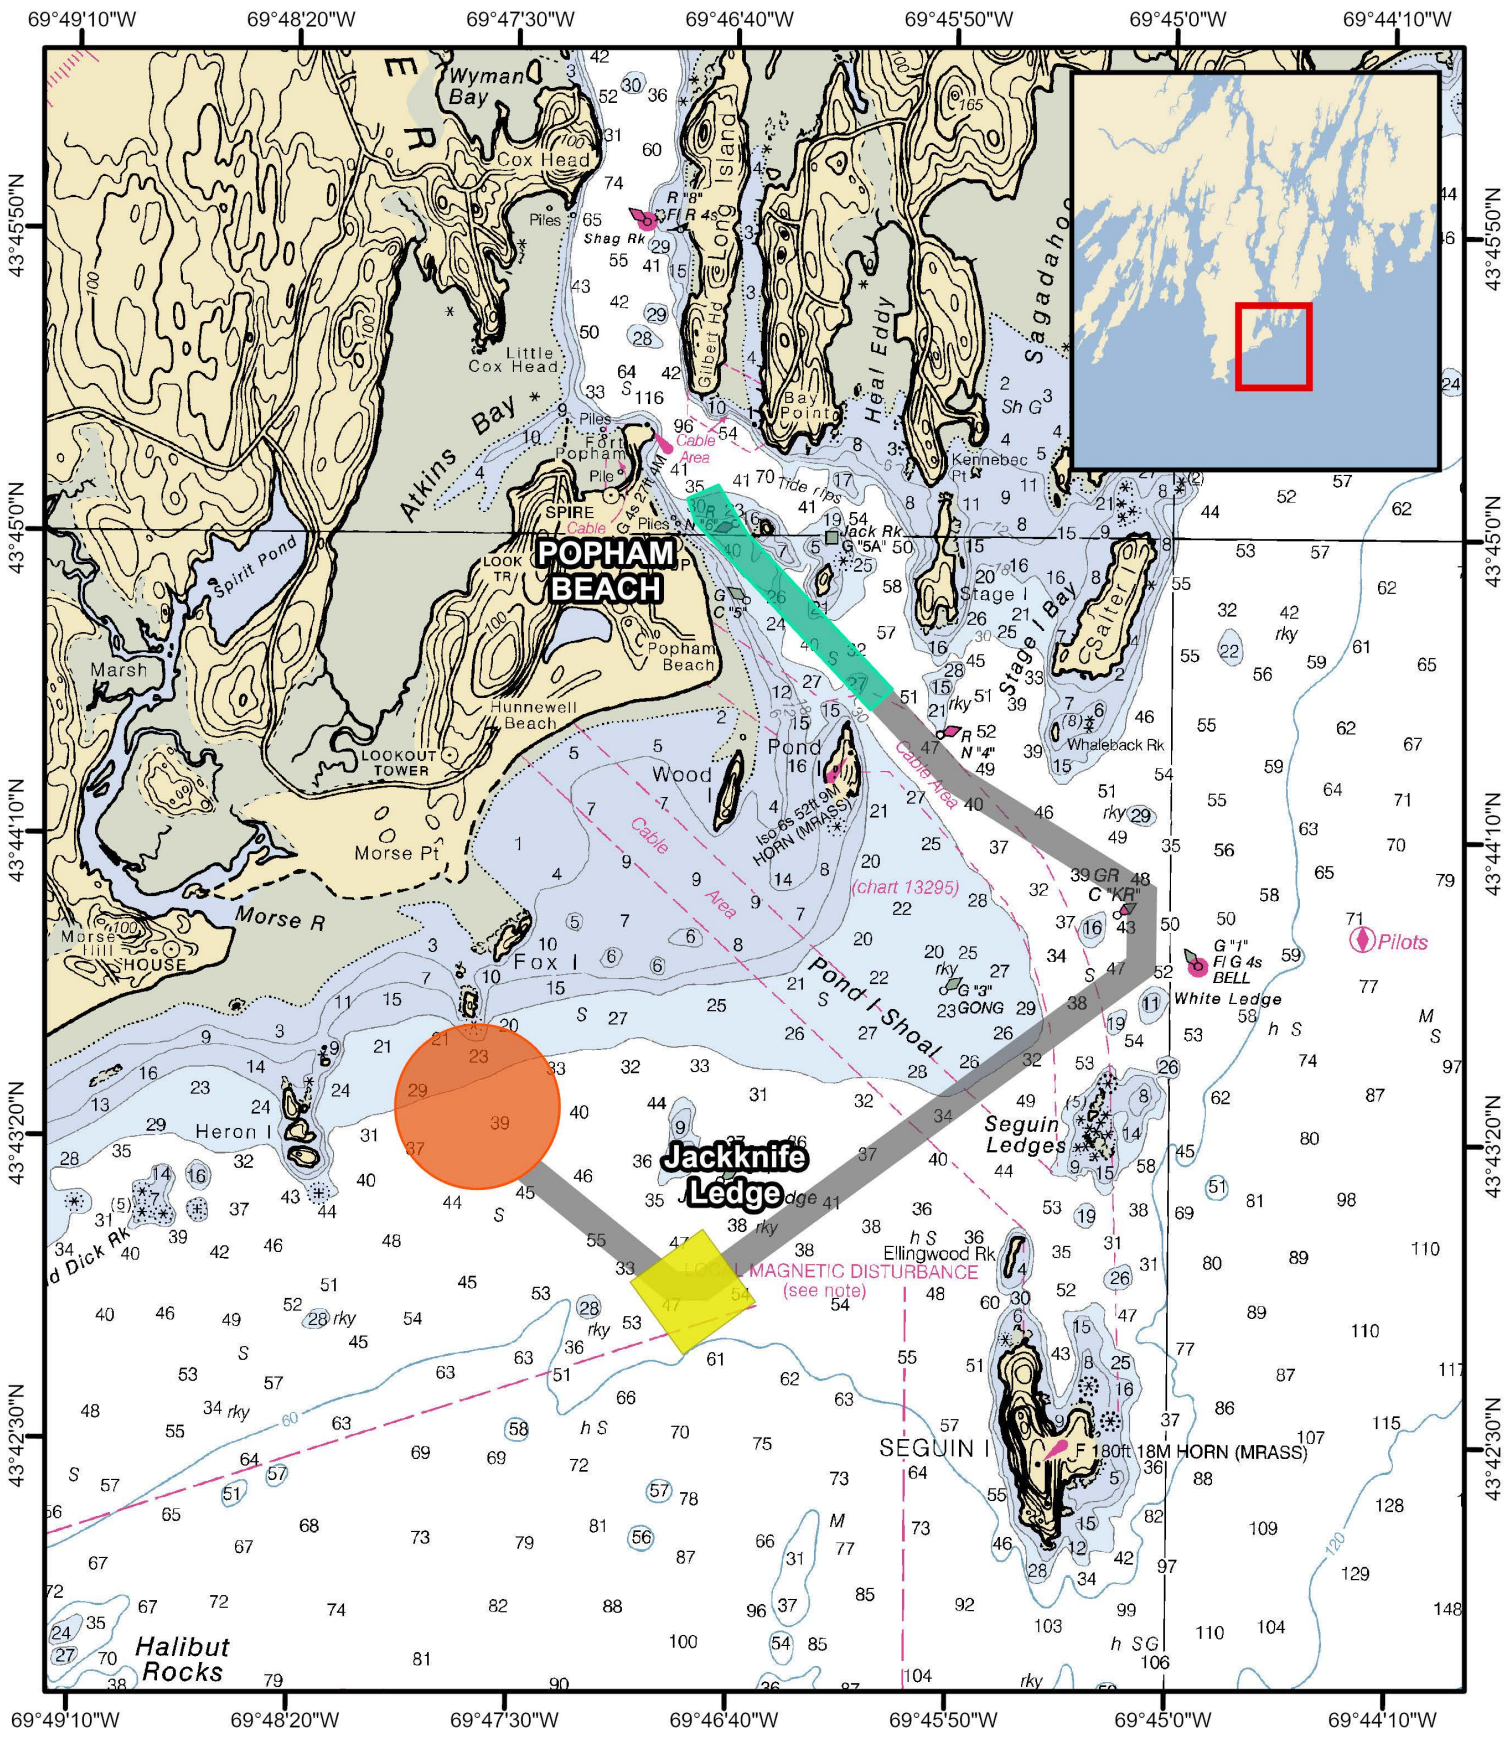

## Kennebec River: Bath Reach and Doubling Point Dredge Sites

- Haul Route
- Doubling Point Dredge Site
- Bath Reach Dredge Site
- Bluff Head Placement Site

## Lower Kennebec River FNP Dredge and Placement Sites

- River km Markers
- Federal Navigation Project (FNP)
- Haul Route
- New Dredge Site
- Recurring Dredge Site
- Placement Sites

### Kennebec River: Popham Beach Placement Sites

- Haul Route
- Popham Beach Dredge Site
- Jackknife Ledge South Placement Site
- Jackknife Ledge West Placement Site