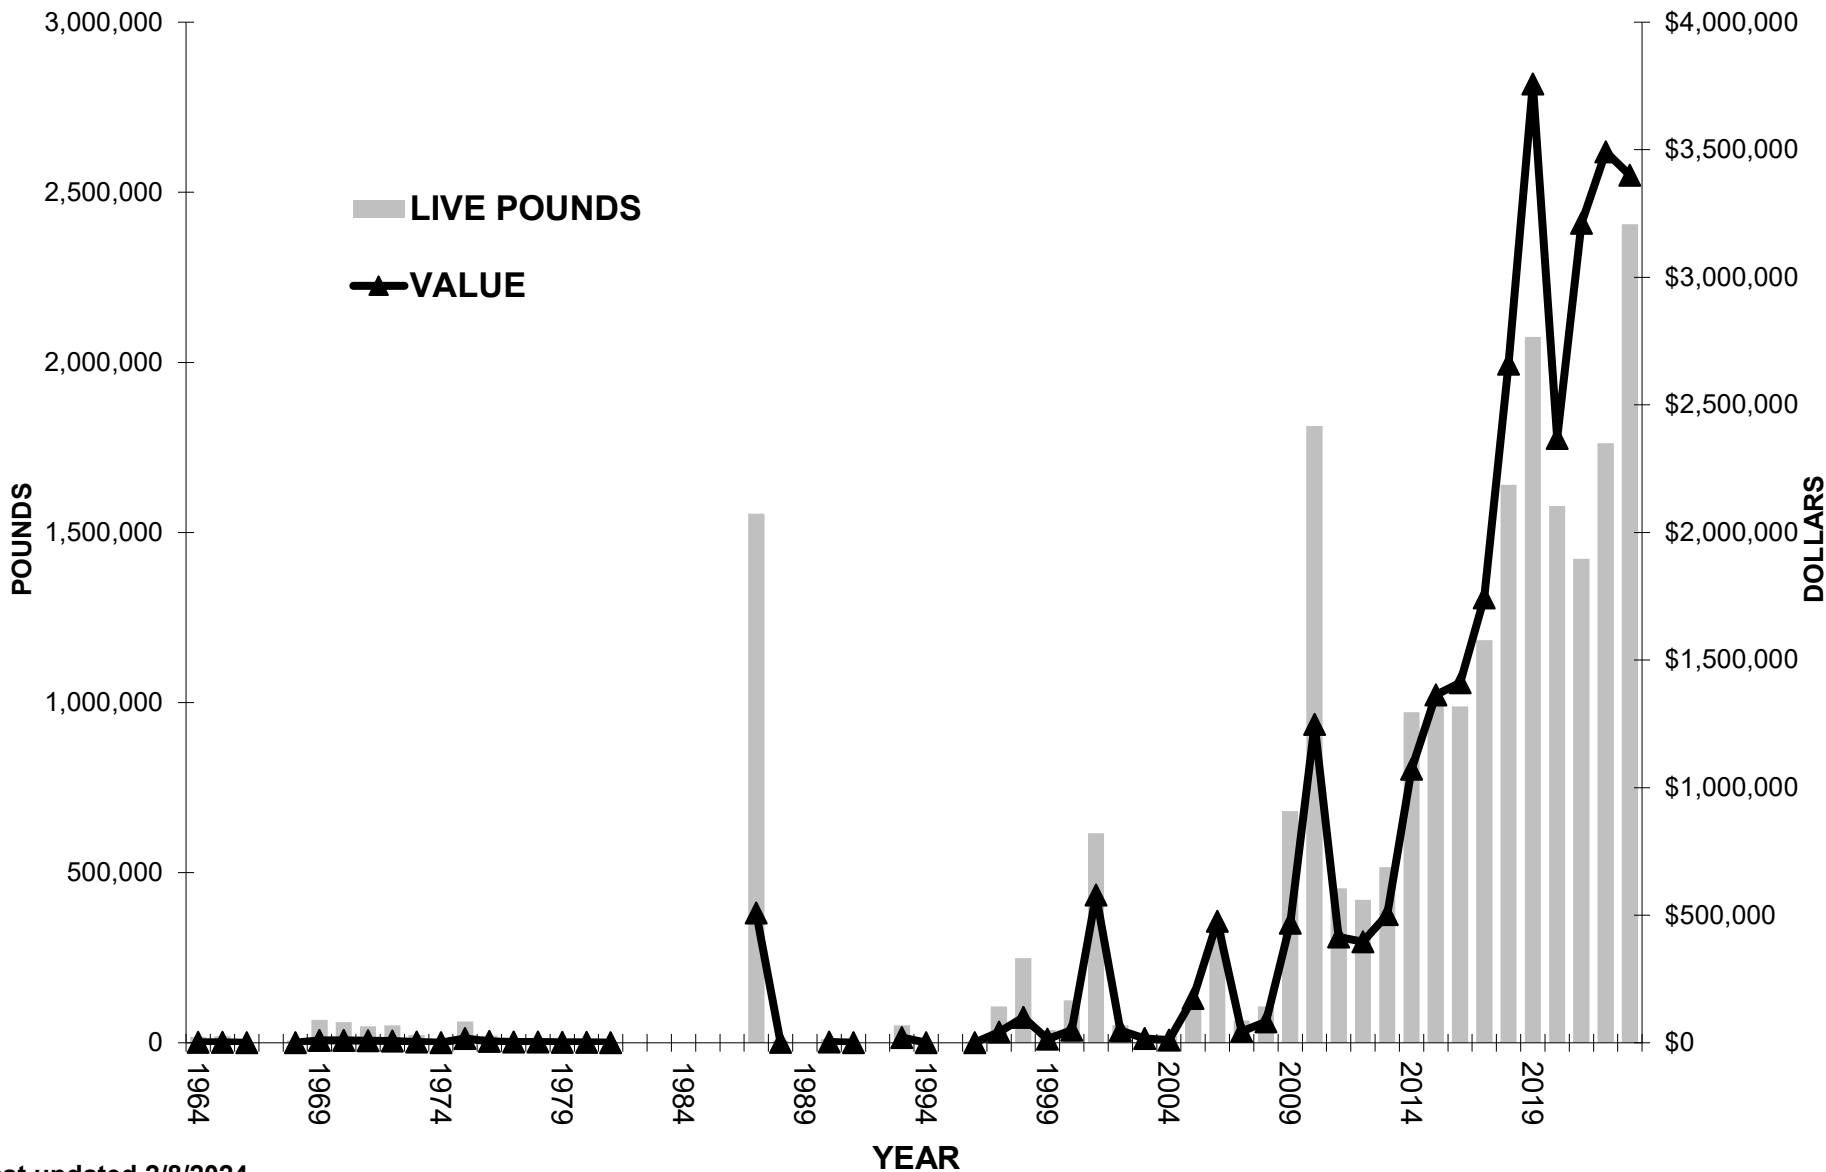

STATE OF MAINE NORTHERN QUAHOG (HARD CLAM) LANDINGS

2023 Data Preliminary

Last updated 2/8/2024