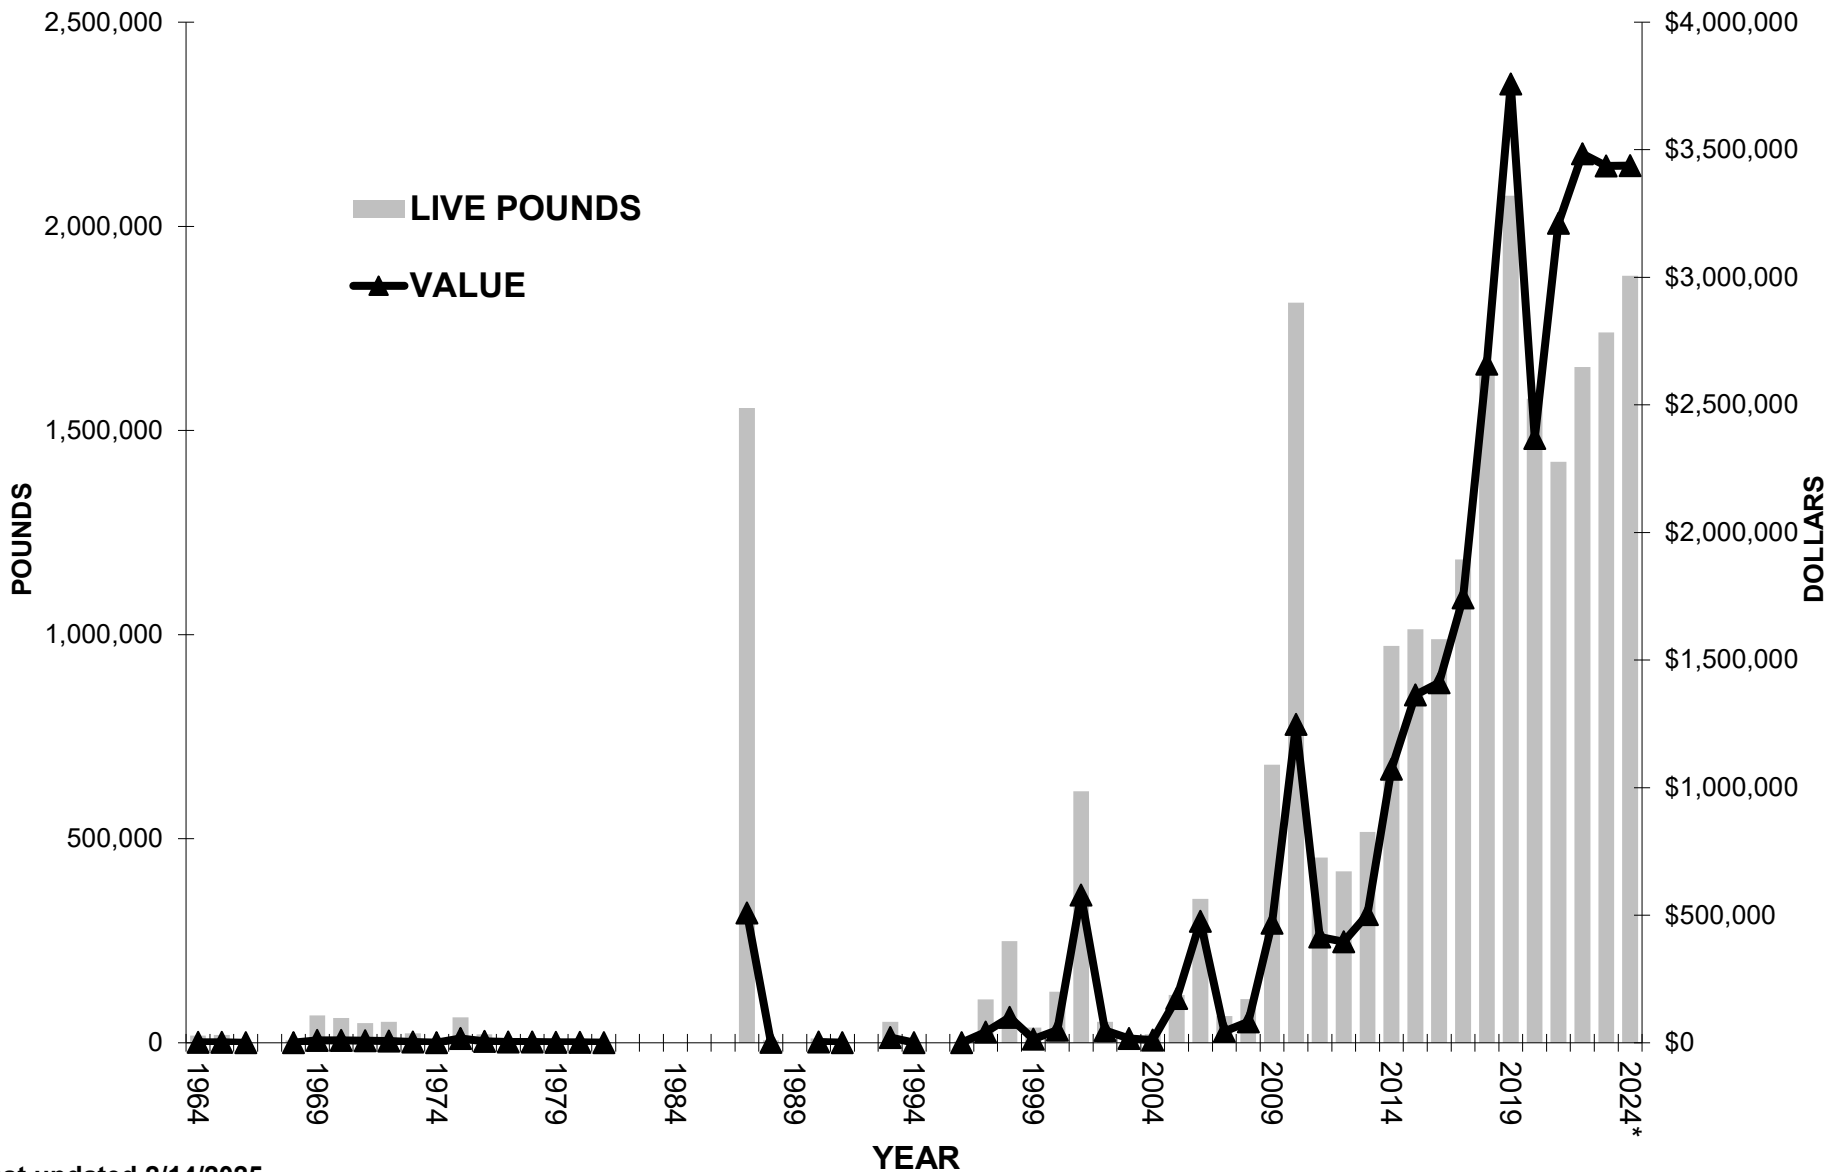

STATE OF MAINE NORTHERN QUAHOG (HARD CLAM) LANDINGS

2024 Data Preliminary

Last updated 2/14/2025