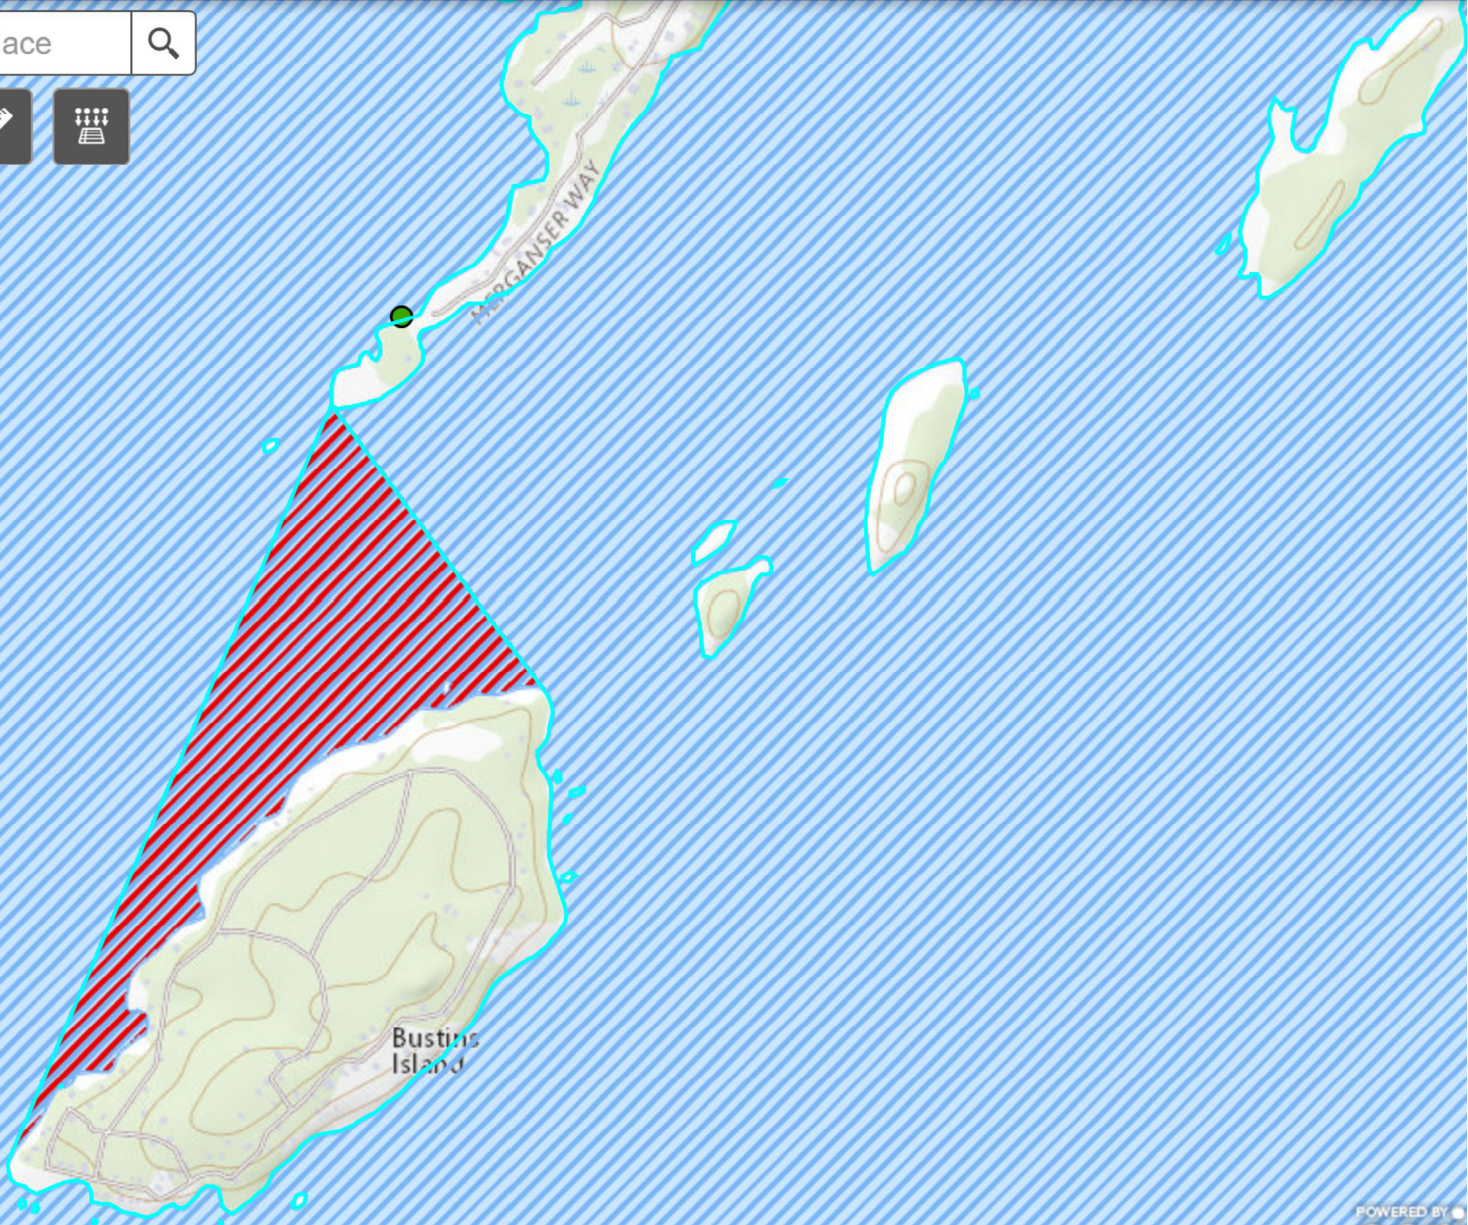

Map navigation controls including zoom in (+), zoom out (-), home, and refresh buttons. A search bar with the text "Find address or place" and a magnifying glass icon. Below the search bar are icons for layers, print, full screen, and other map functions.

0.2mi
-70.080 43.812 Degrees

Esri Canada, Esri, HERE, Garmin, INCREMENT P, USGS, M...