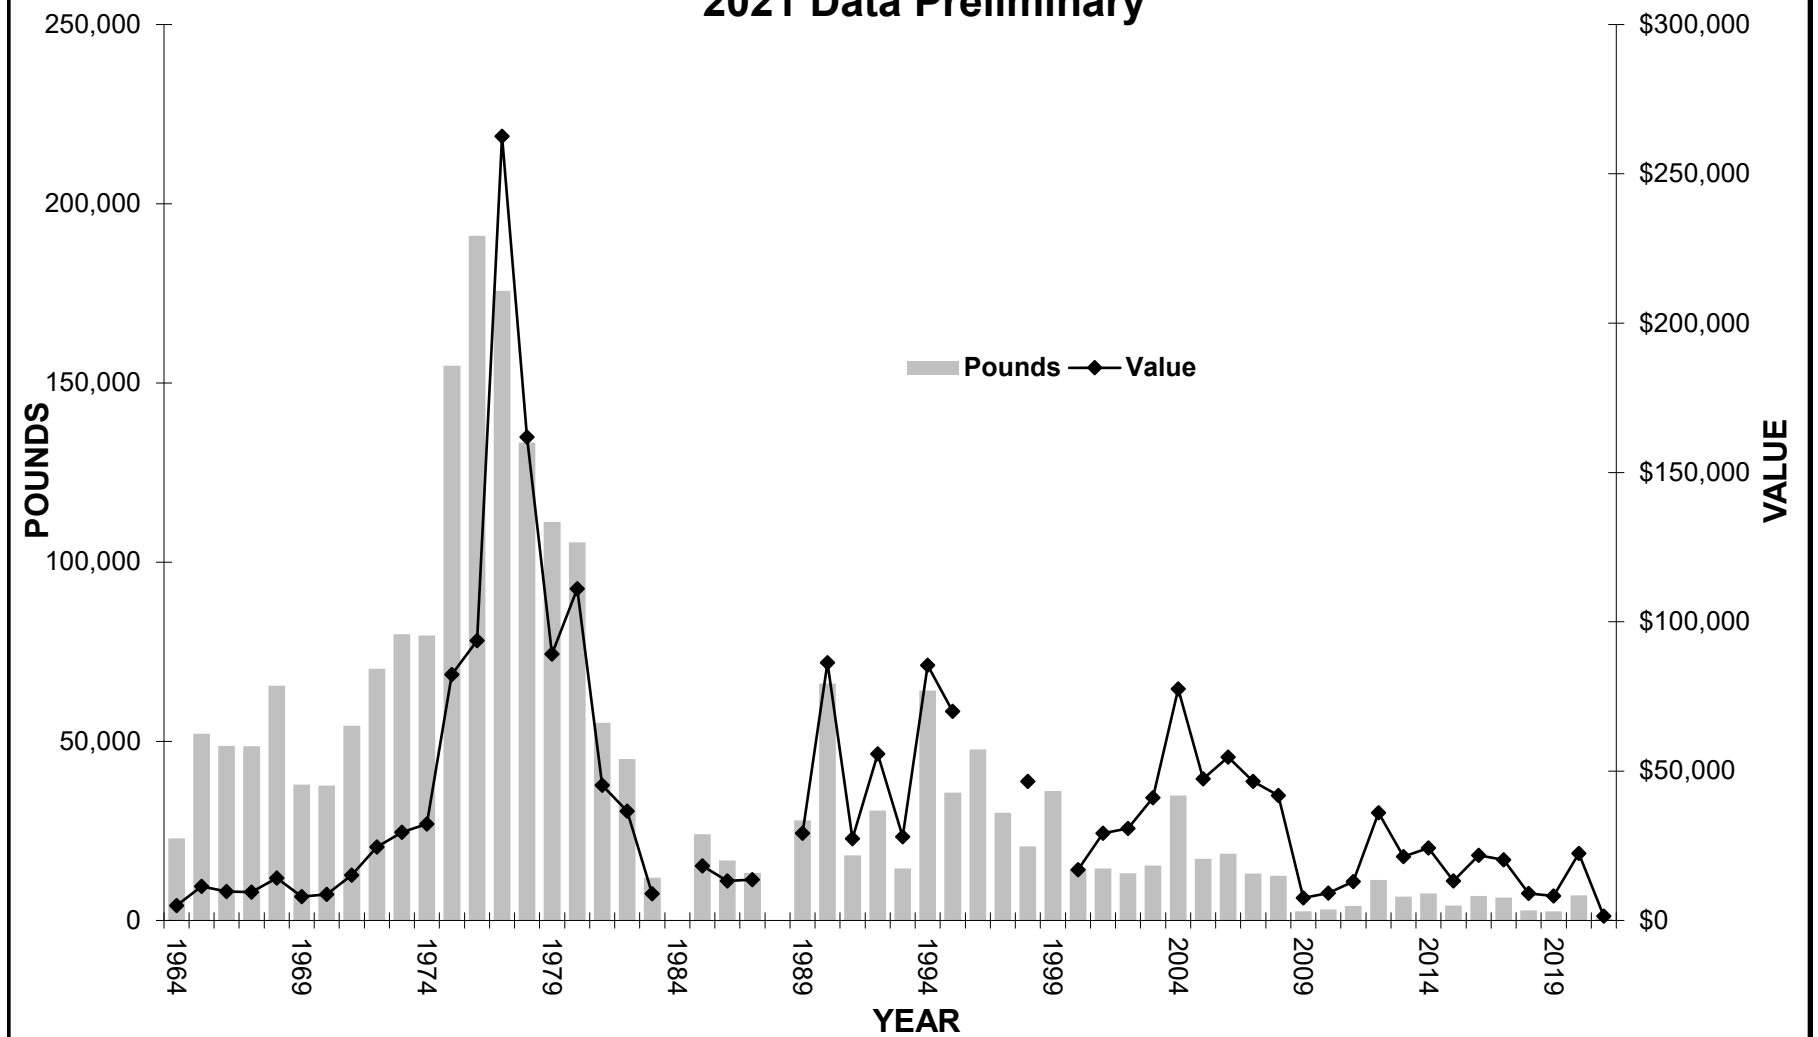

STATE OF MAINE AMERICAN EEL (YELLOW/SILVER STAGE) LANDINGS

2021 Data Preliminary

Last updated 3/31/2022