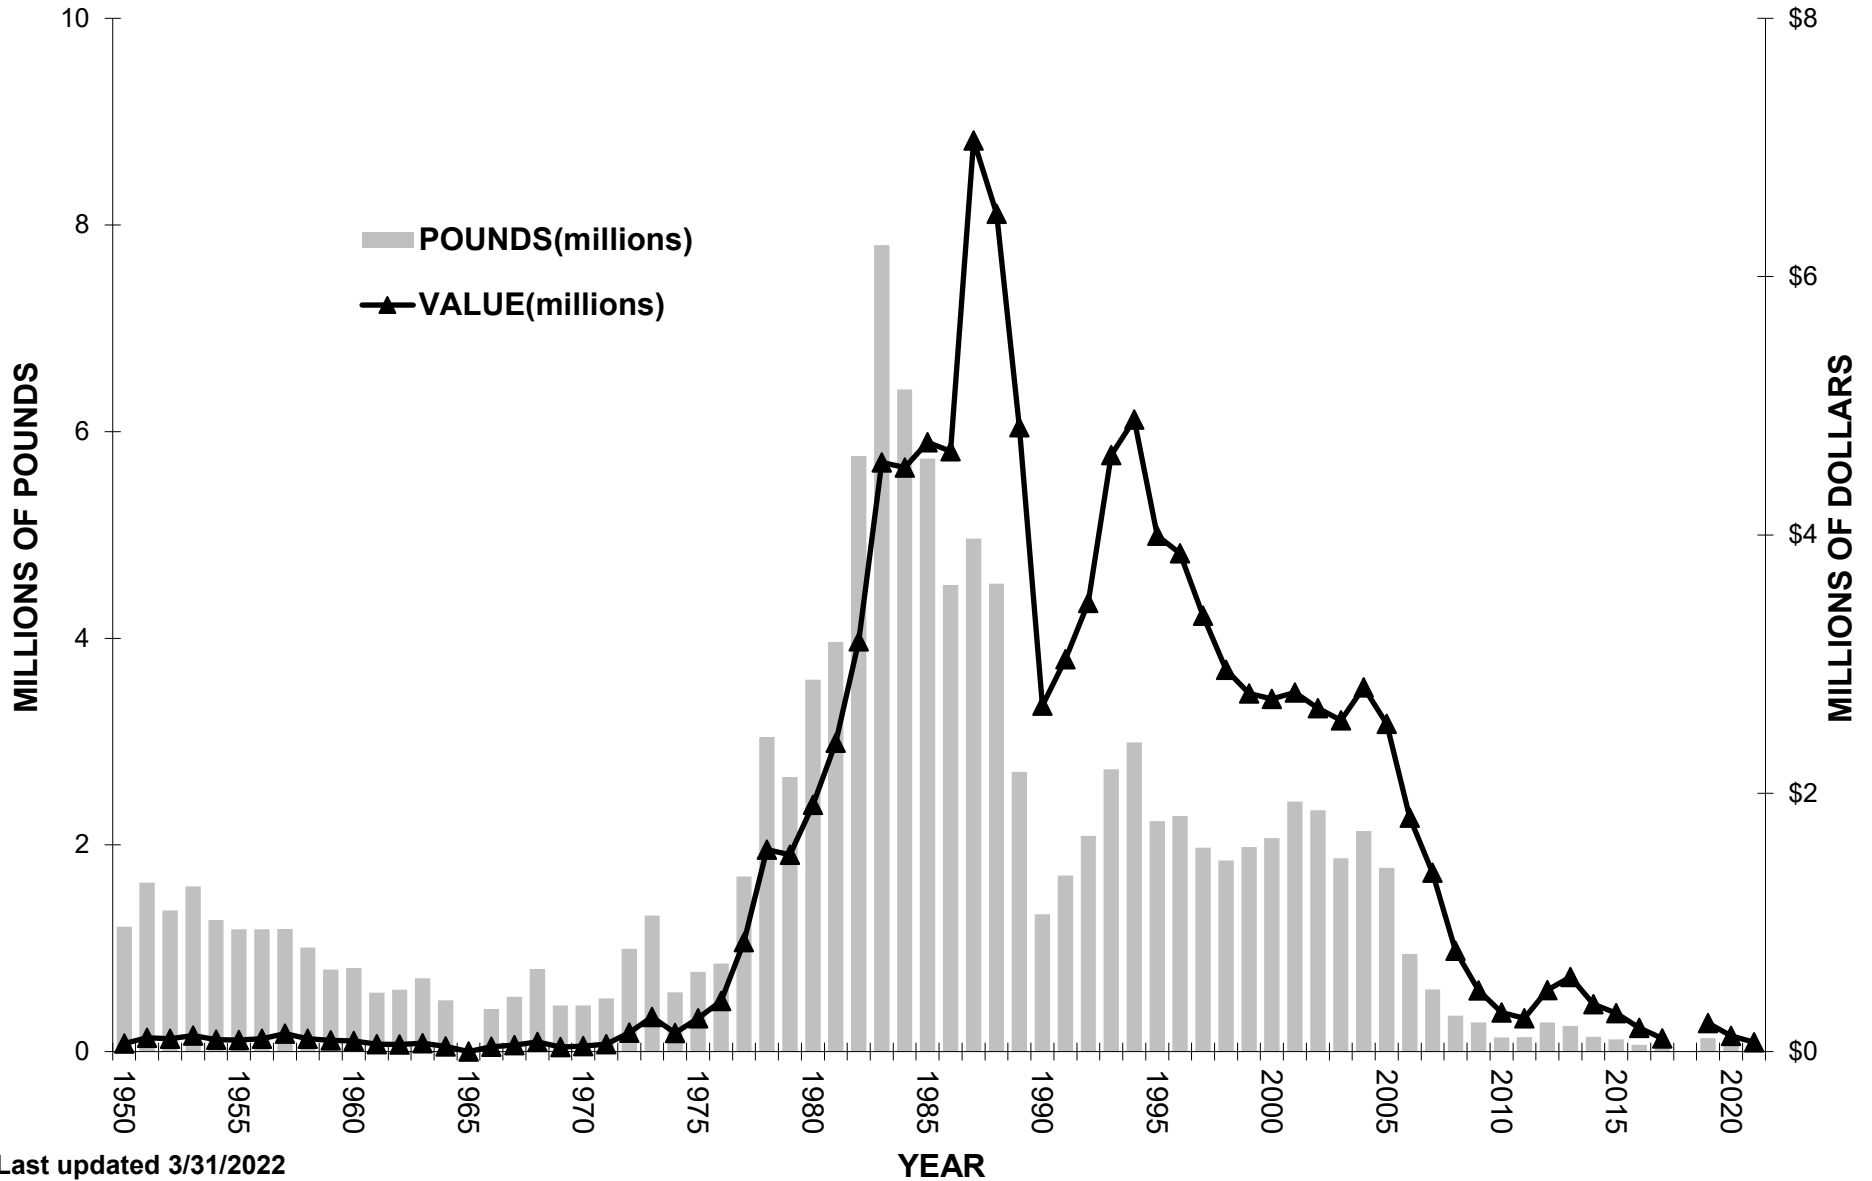

STATE OF MAINE WITCH FLOUNDER (GREY SOLE) LANDINGS *2021 Data Preliminary*

Last updated 3/31/2022