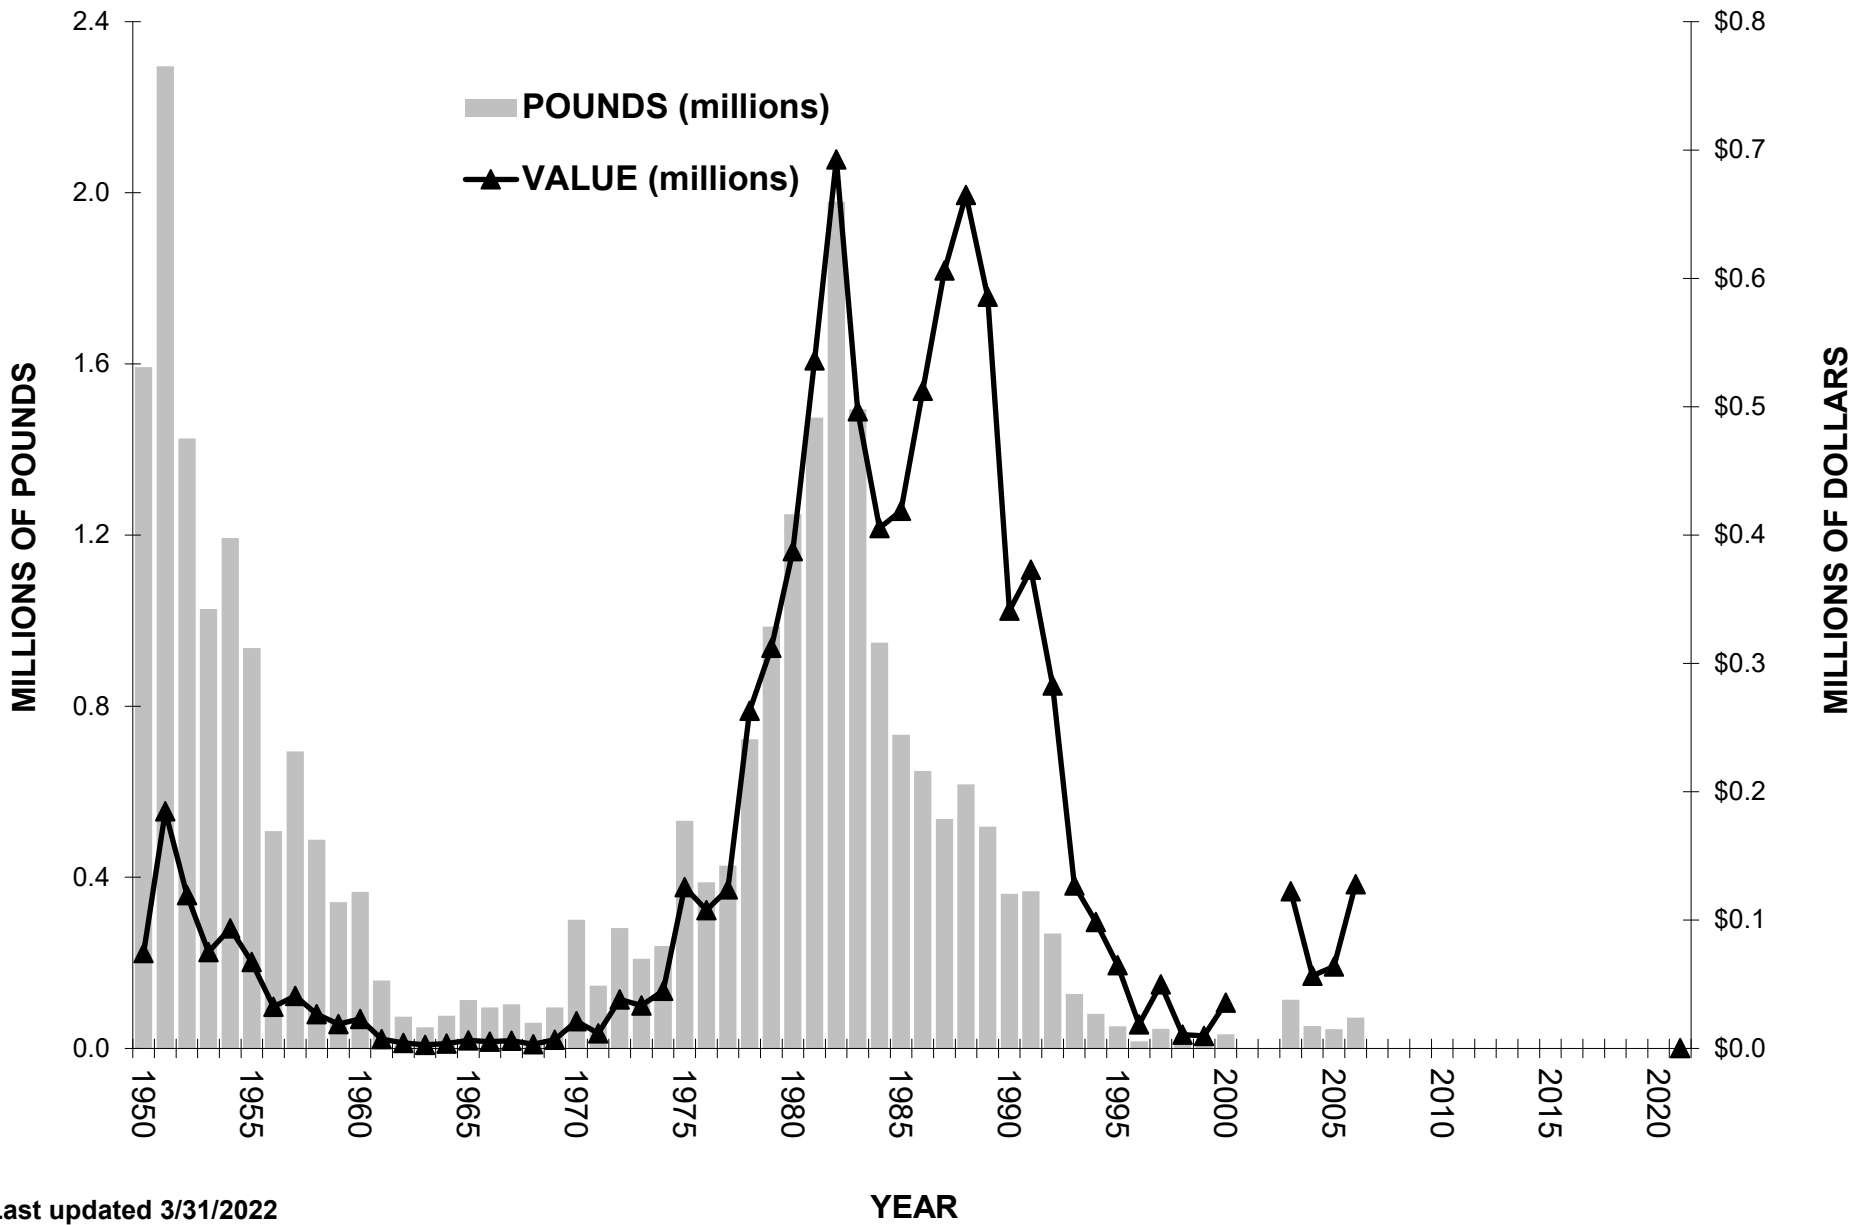

# STATE OF MAINE WINTER FLOUNDER (BLACKBACK) LANDINGS \*2021 Data Preliminary\*

Last updated 3/31/2022