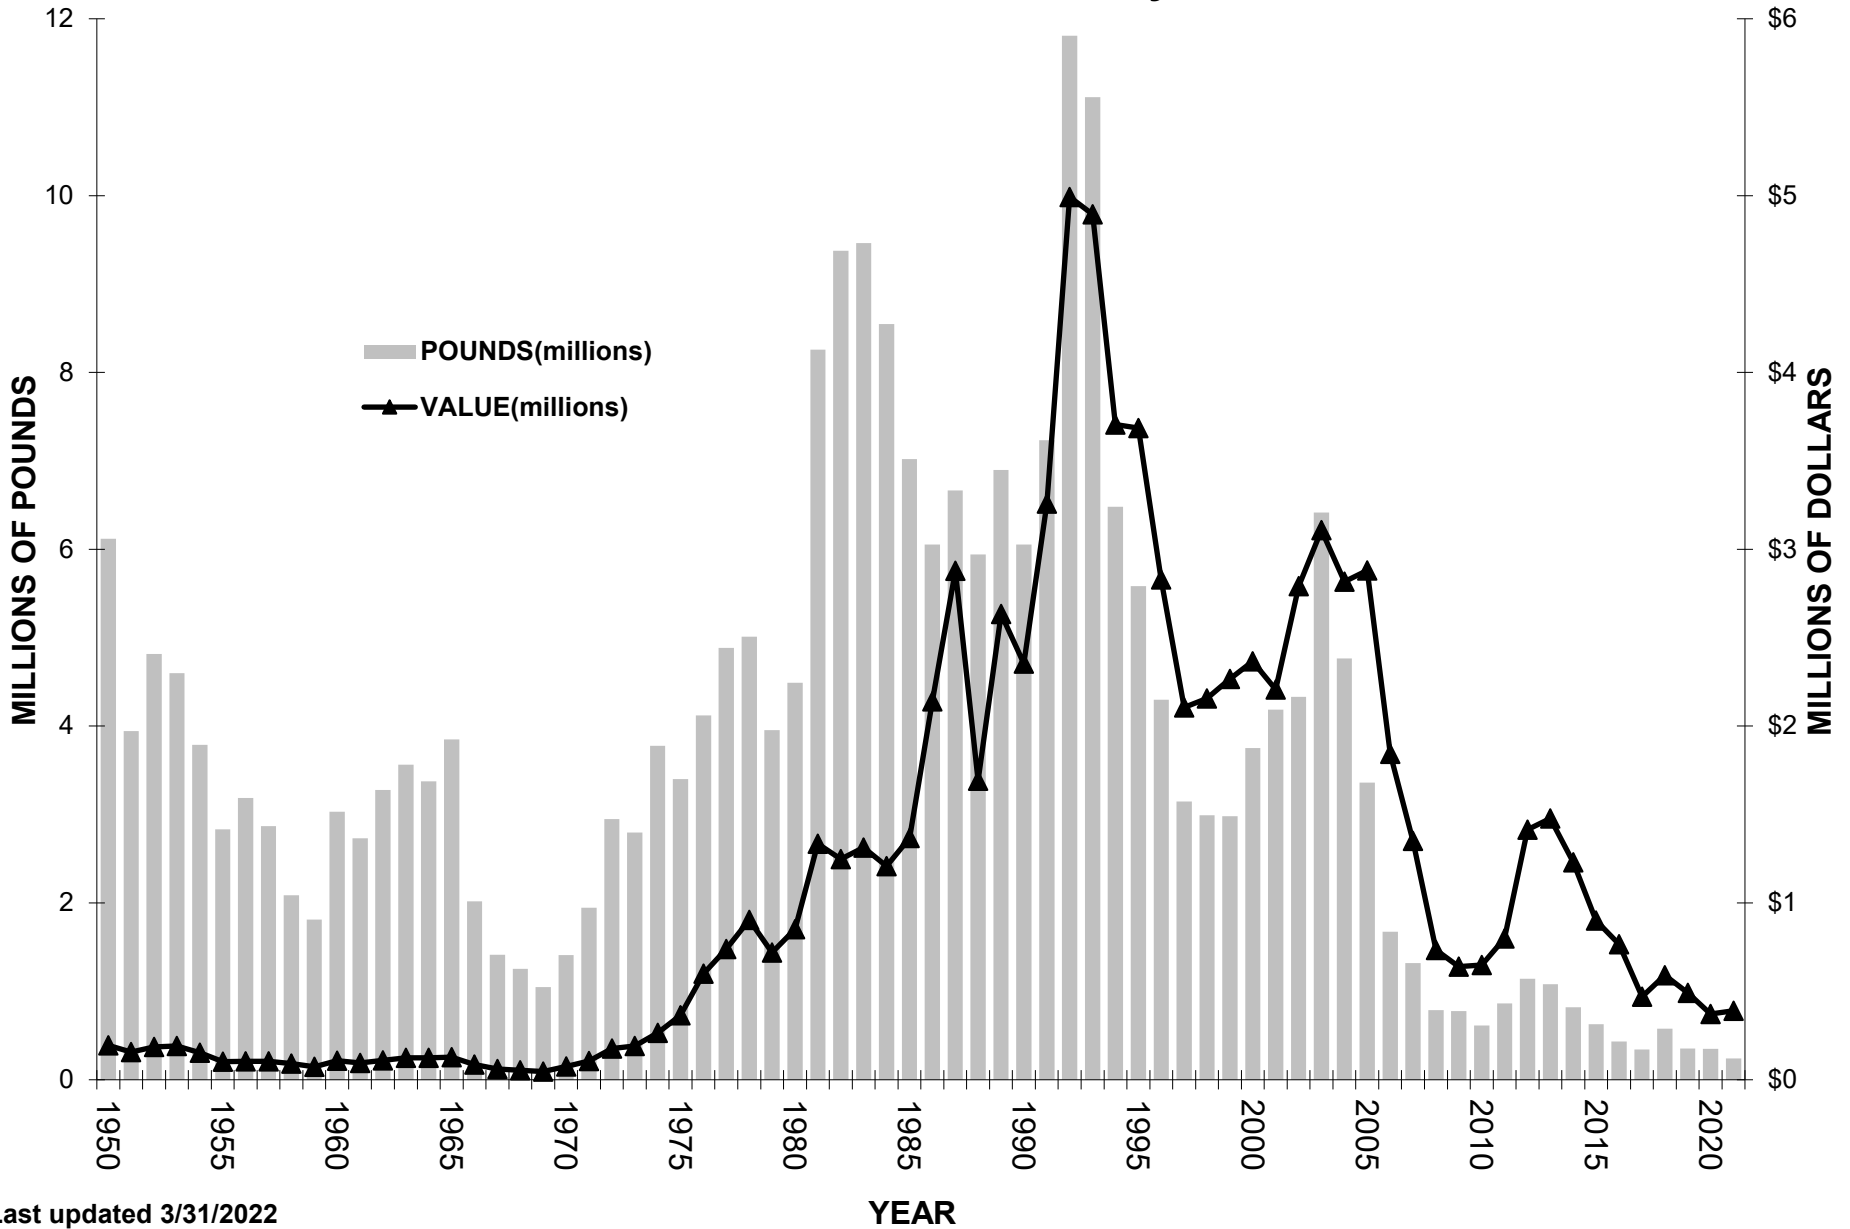

STATE OF MAINE WHITE HAKE LANDINGS

2021 Data Preliminary

Last updated 3/31/2022