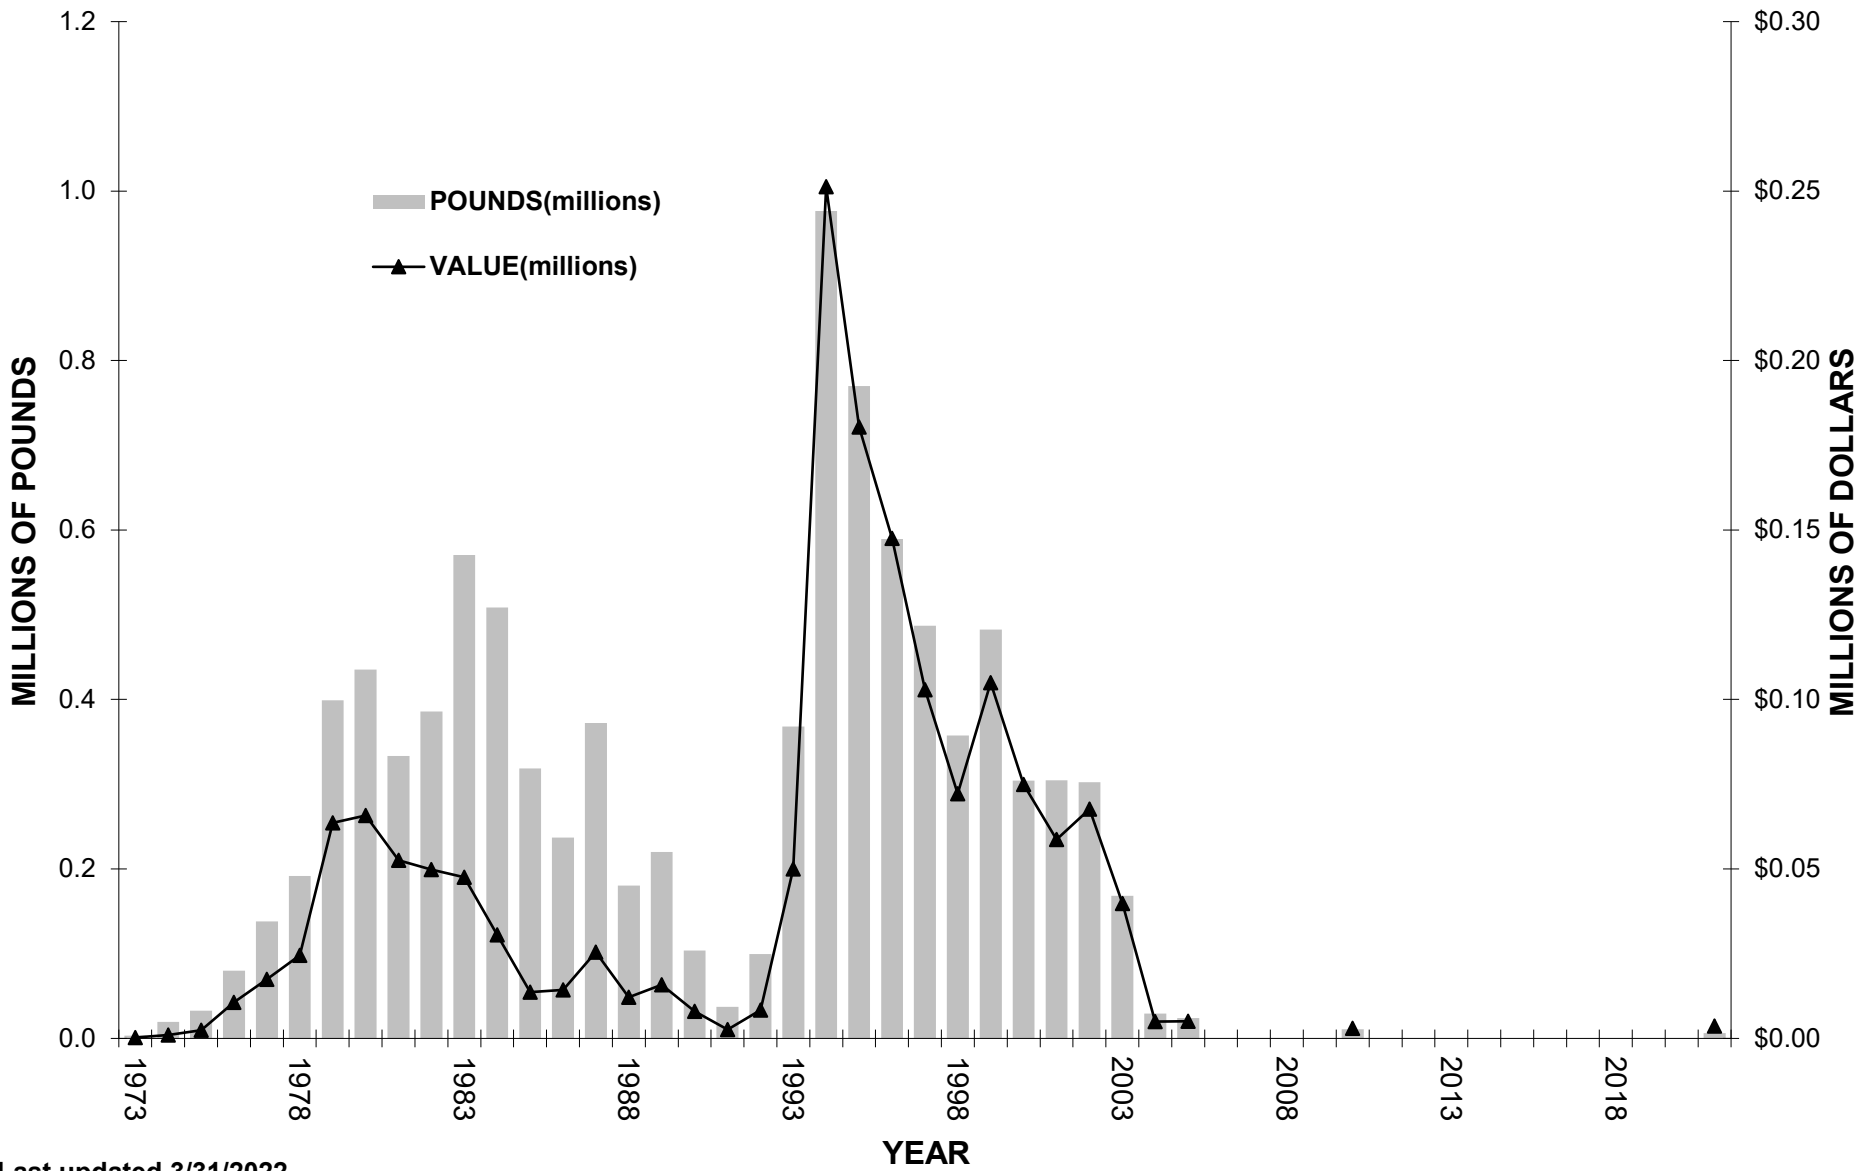

# STATE OF MAINE SKATE LANDINGS \*2021 Data Preliminary\*

Last updated 3/31/2022