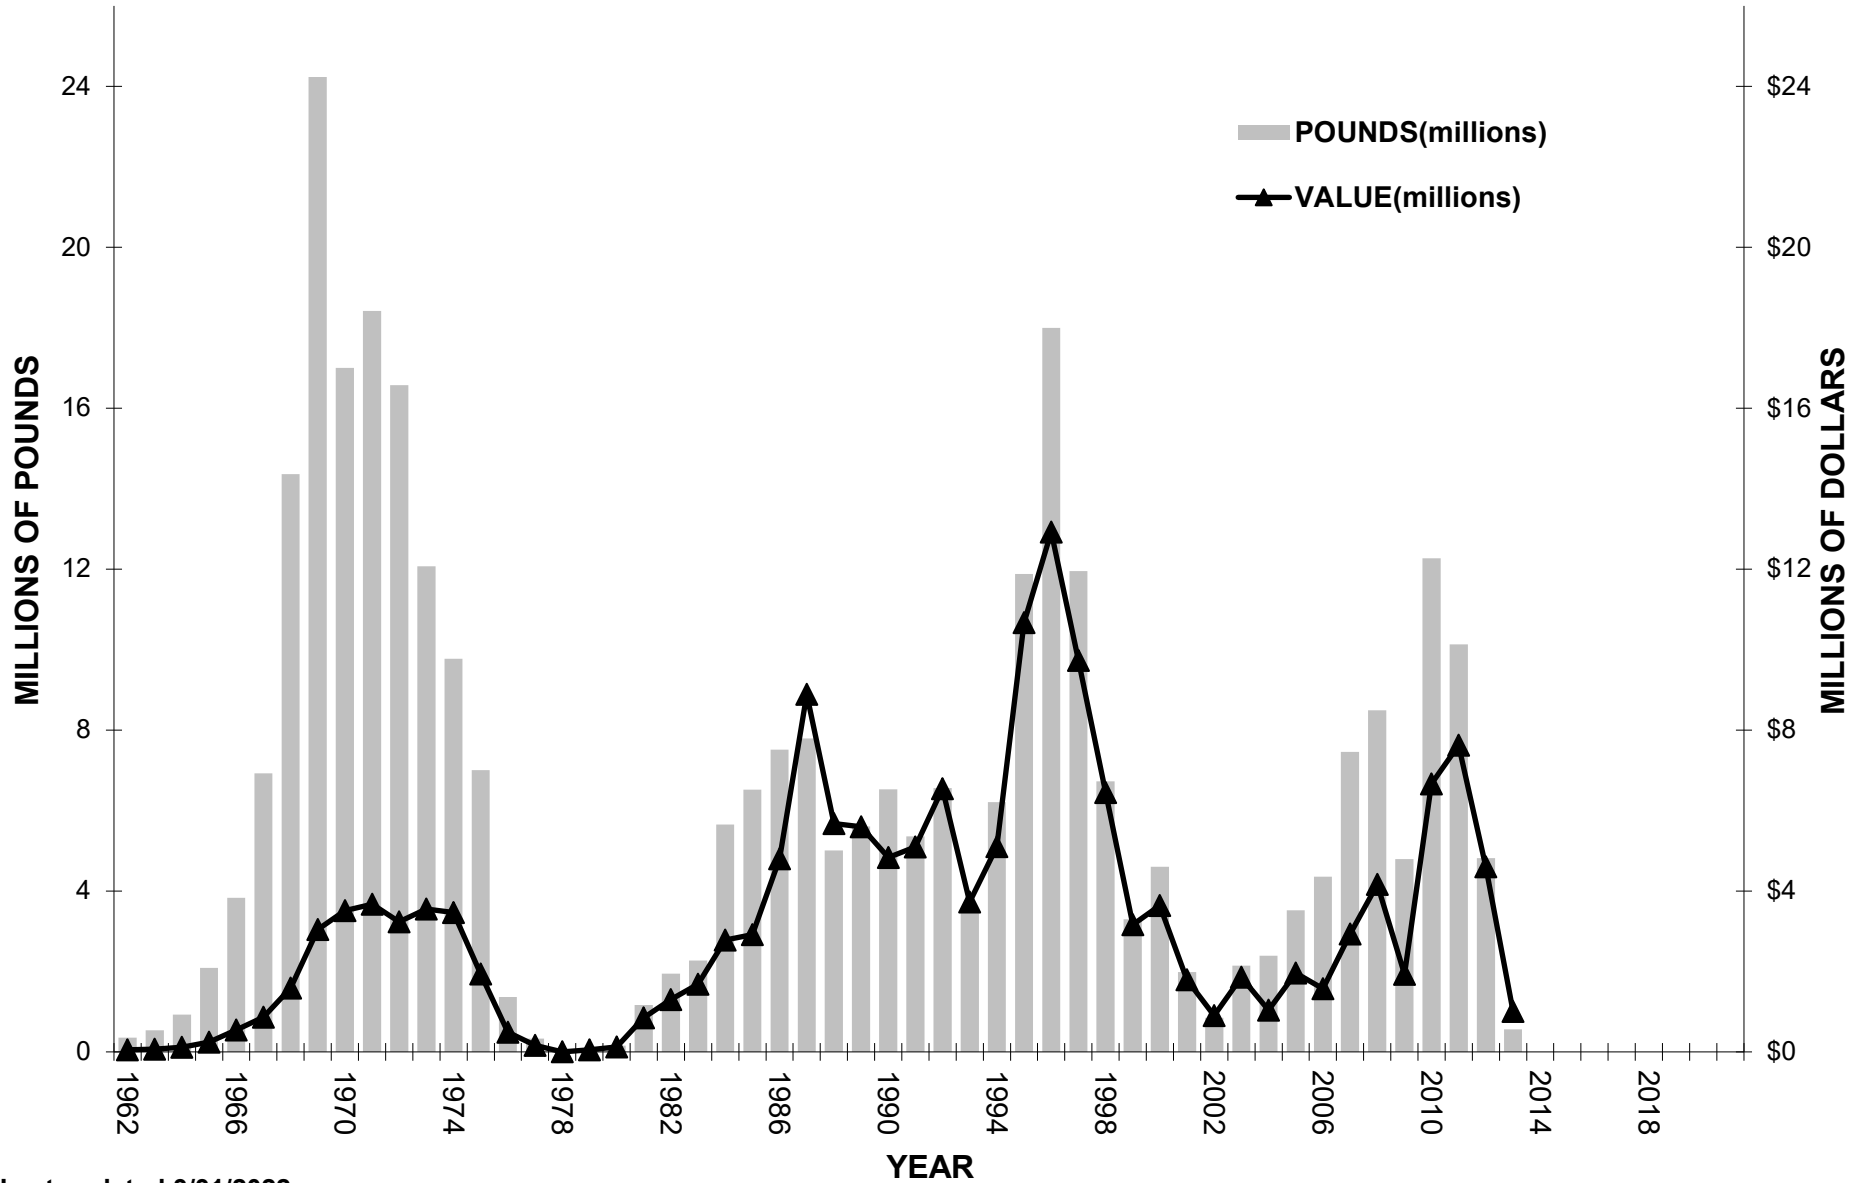

STATE OF MAINE NORTHERN SHRIMP LANDINGS

2021 Data Preliminary

Last updated 3/31/2022