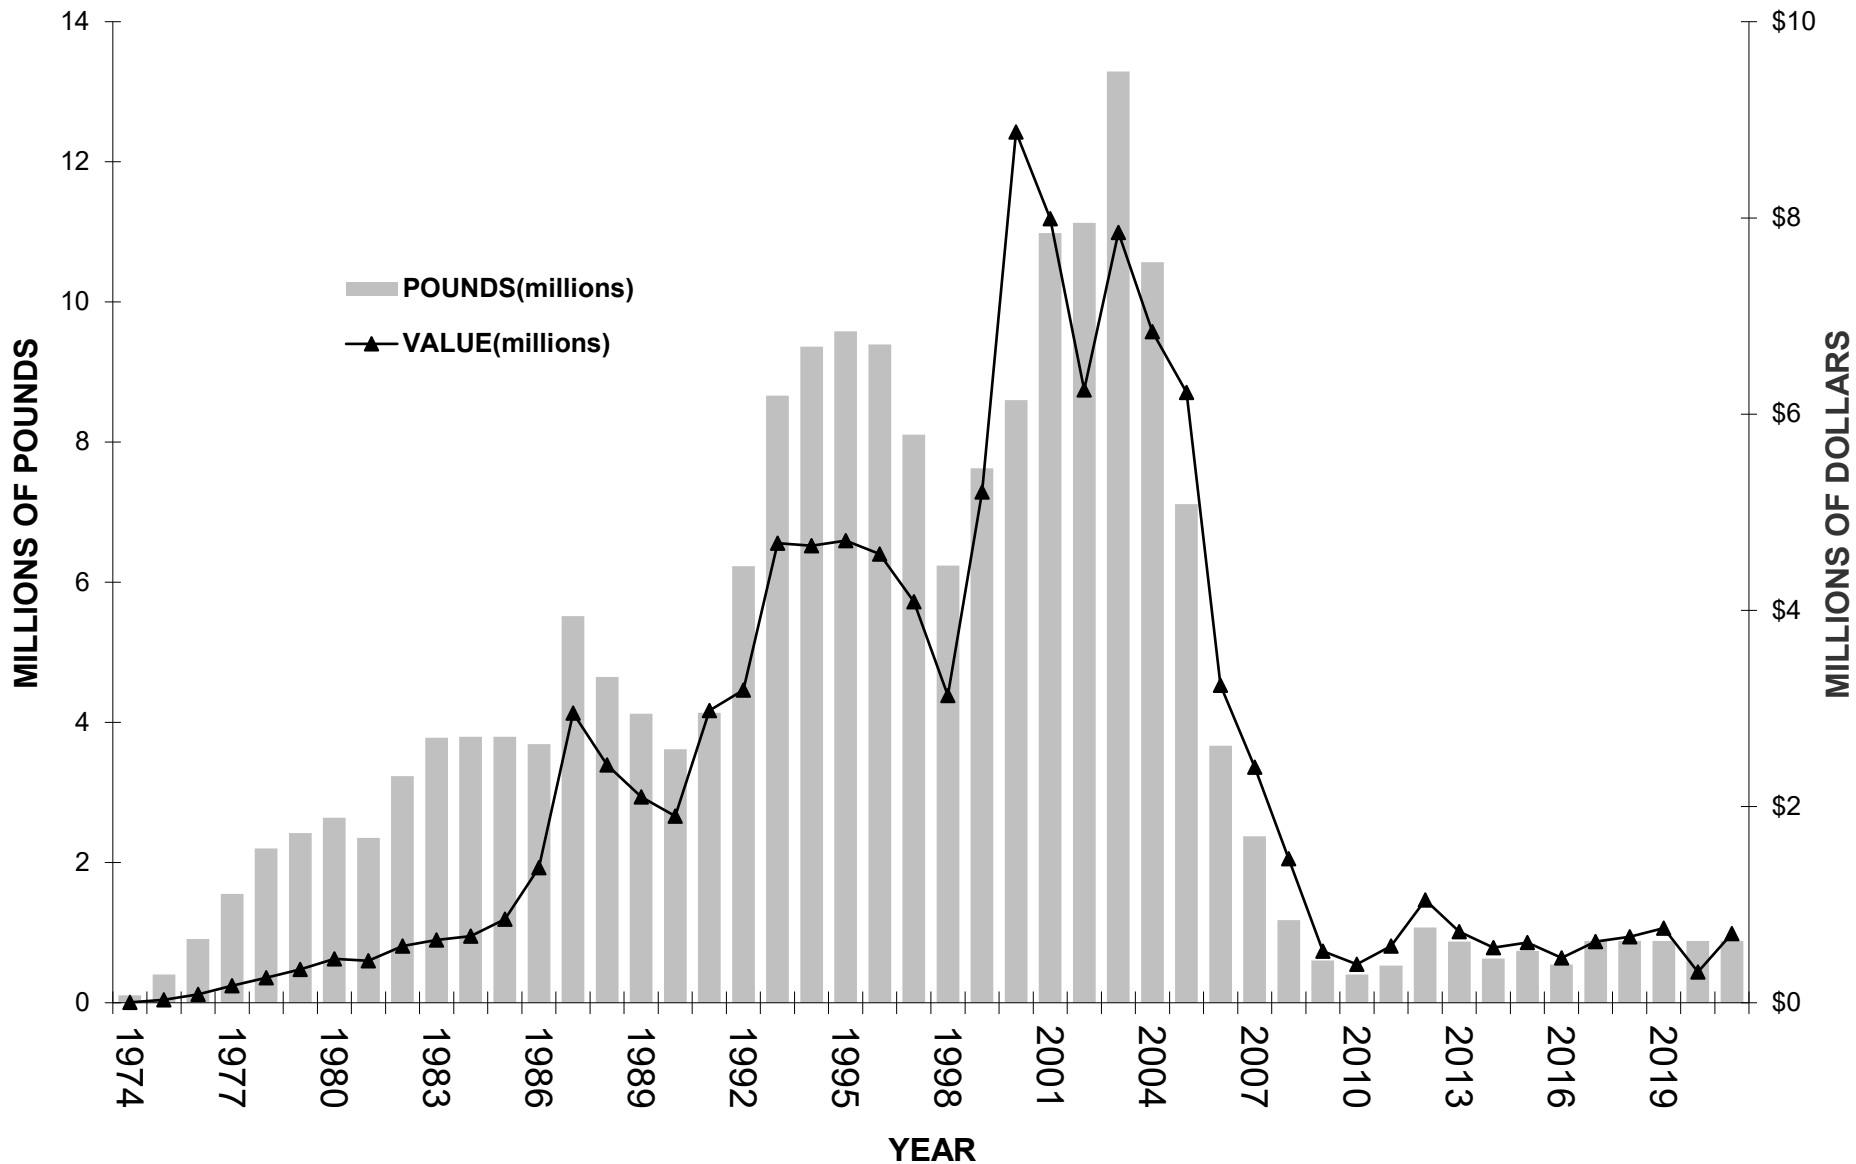

STATE OF MAINE AMERICAN GOSEFISH (MONKFISH) LANDINGS *2021 Data Preliminary*

Last updated 3/31/2022