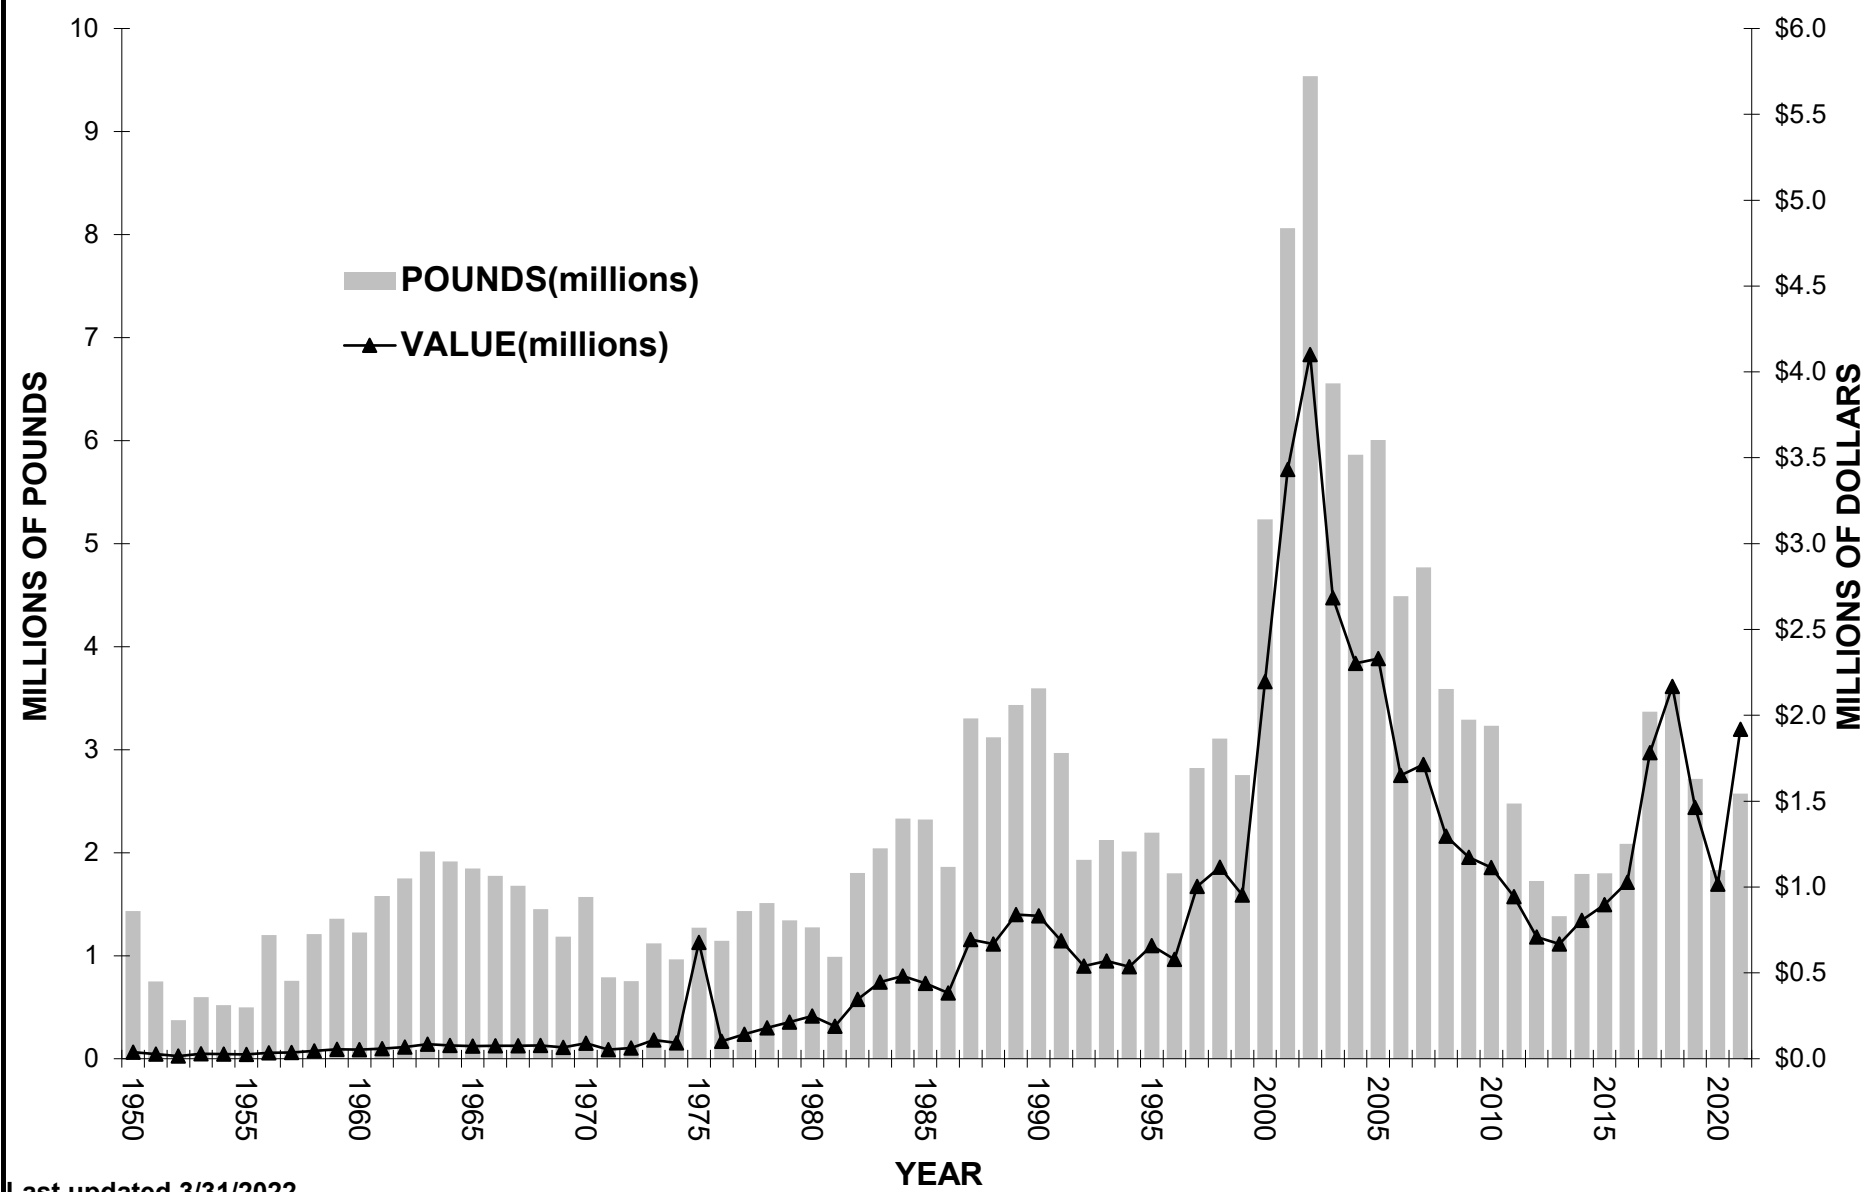

STATE OF MAINE CRAB LANDINGS *2021 Data Preliminary*

Last updated 3/31/2022