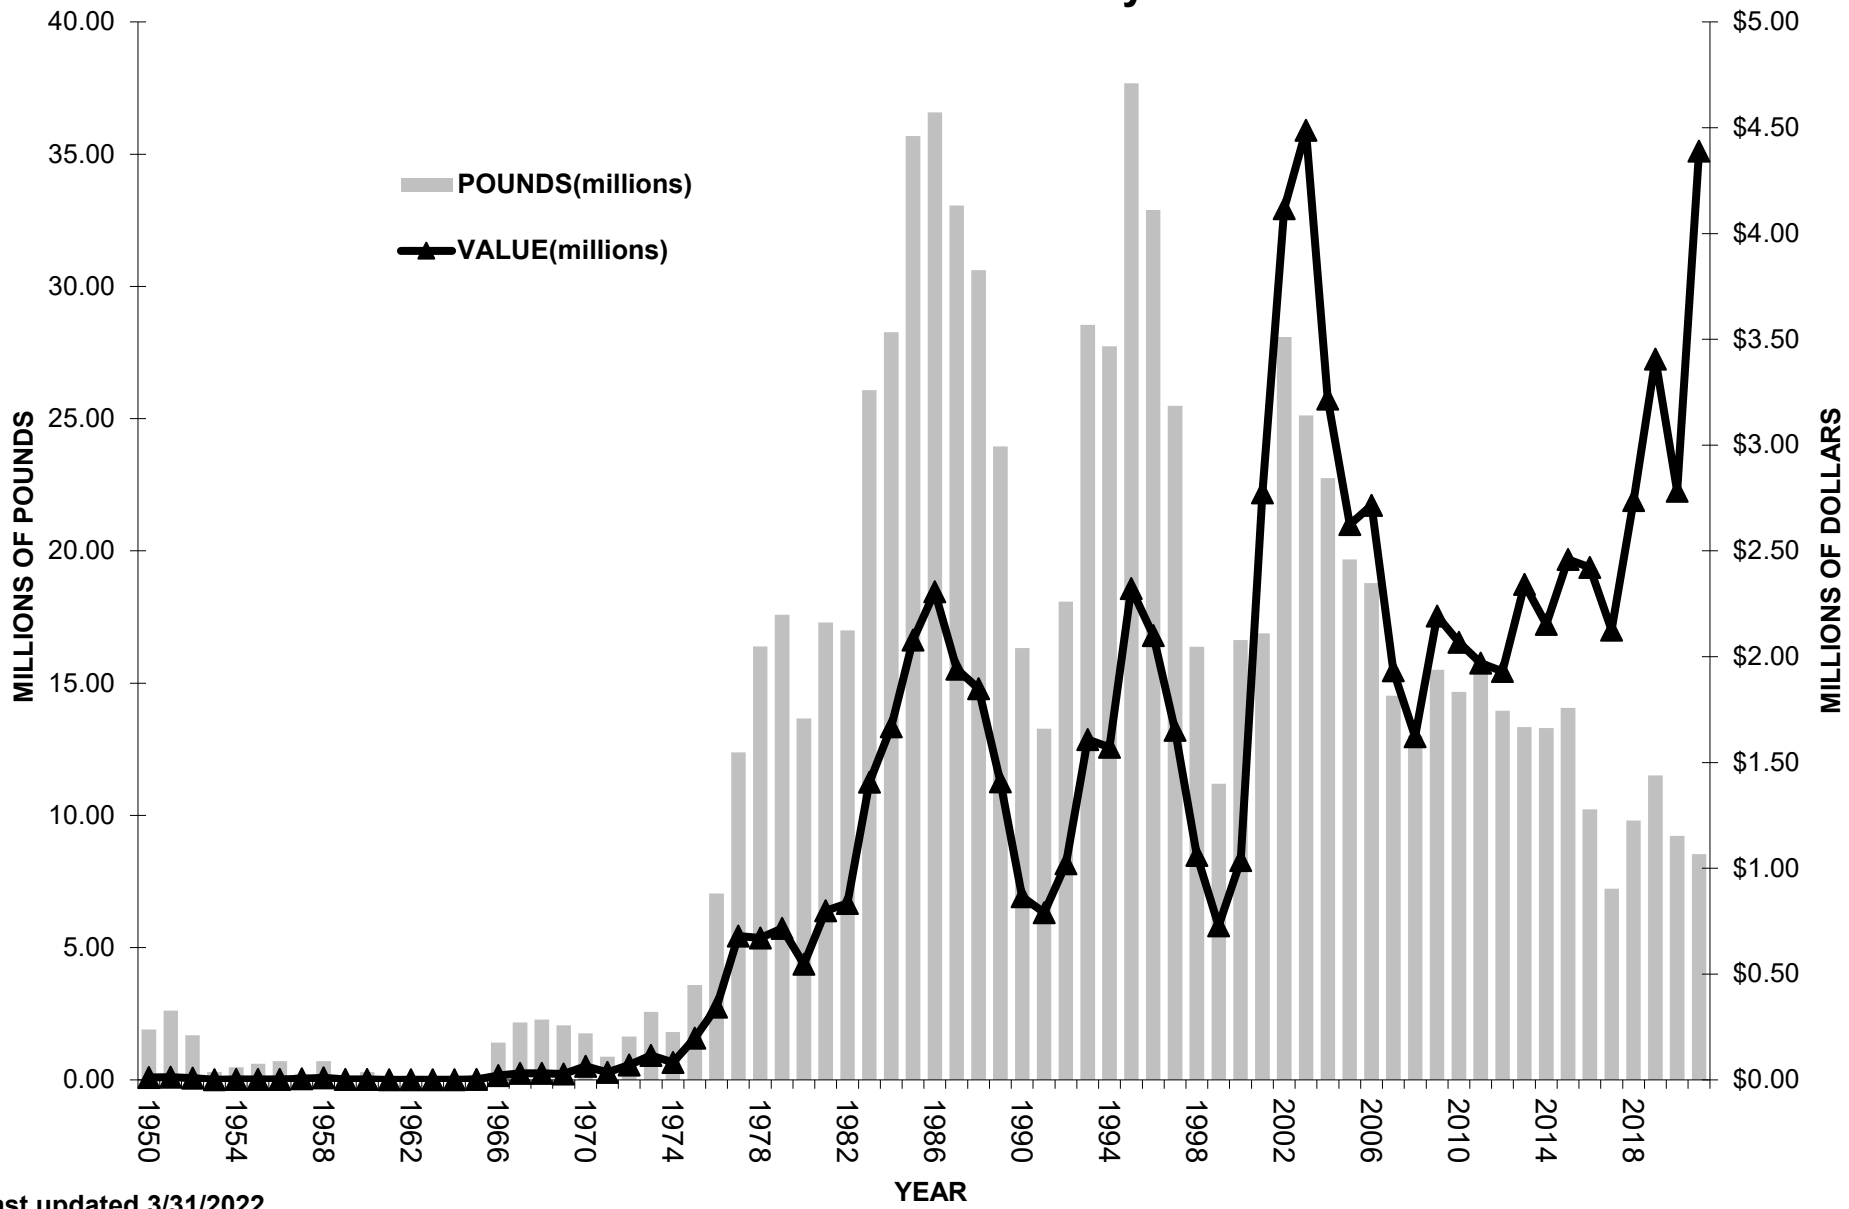

STATE OF MAINE BLUE MUSSEL *2021 Data Preliminary*

Last updated 3/31/2022