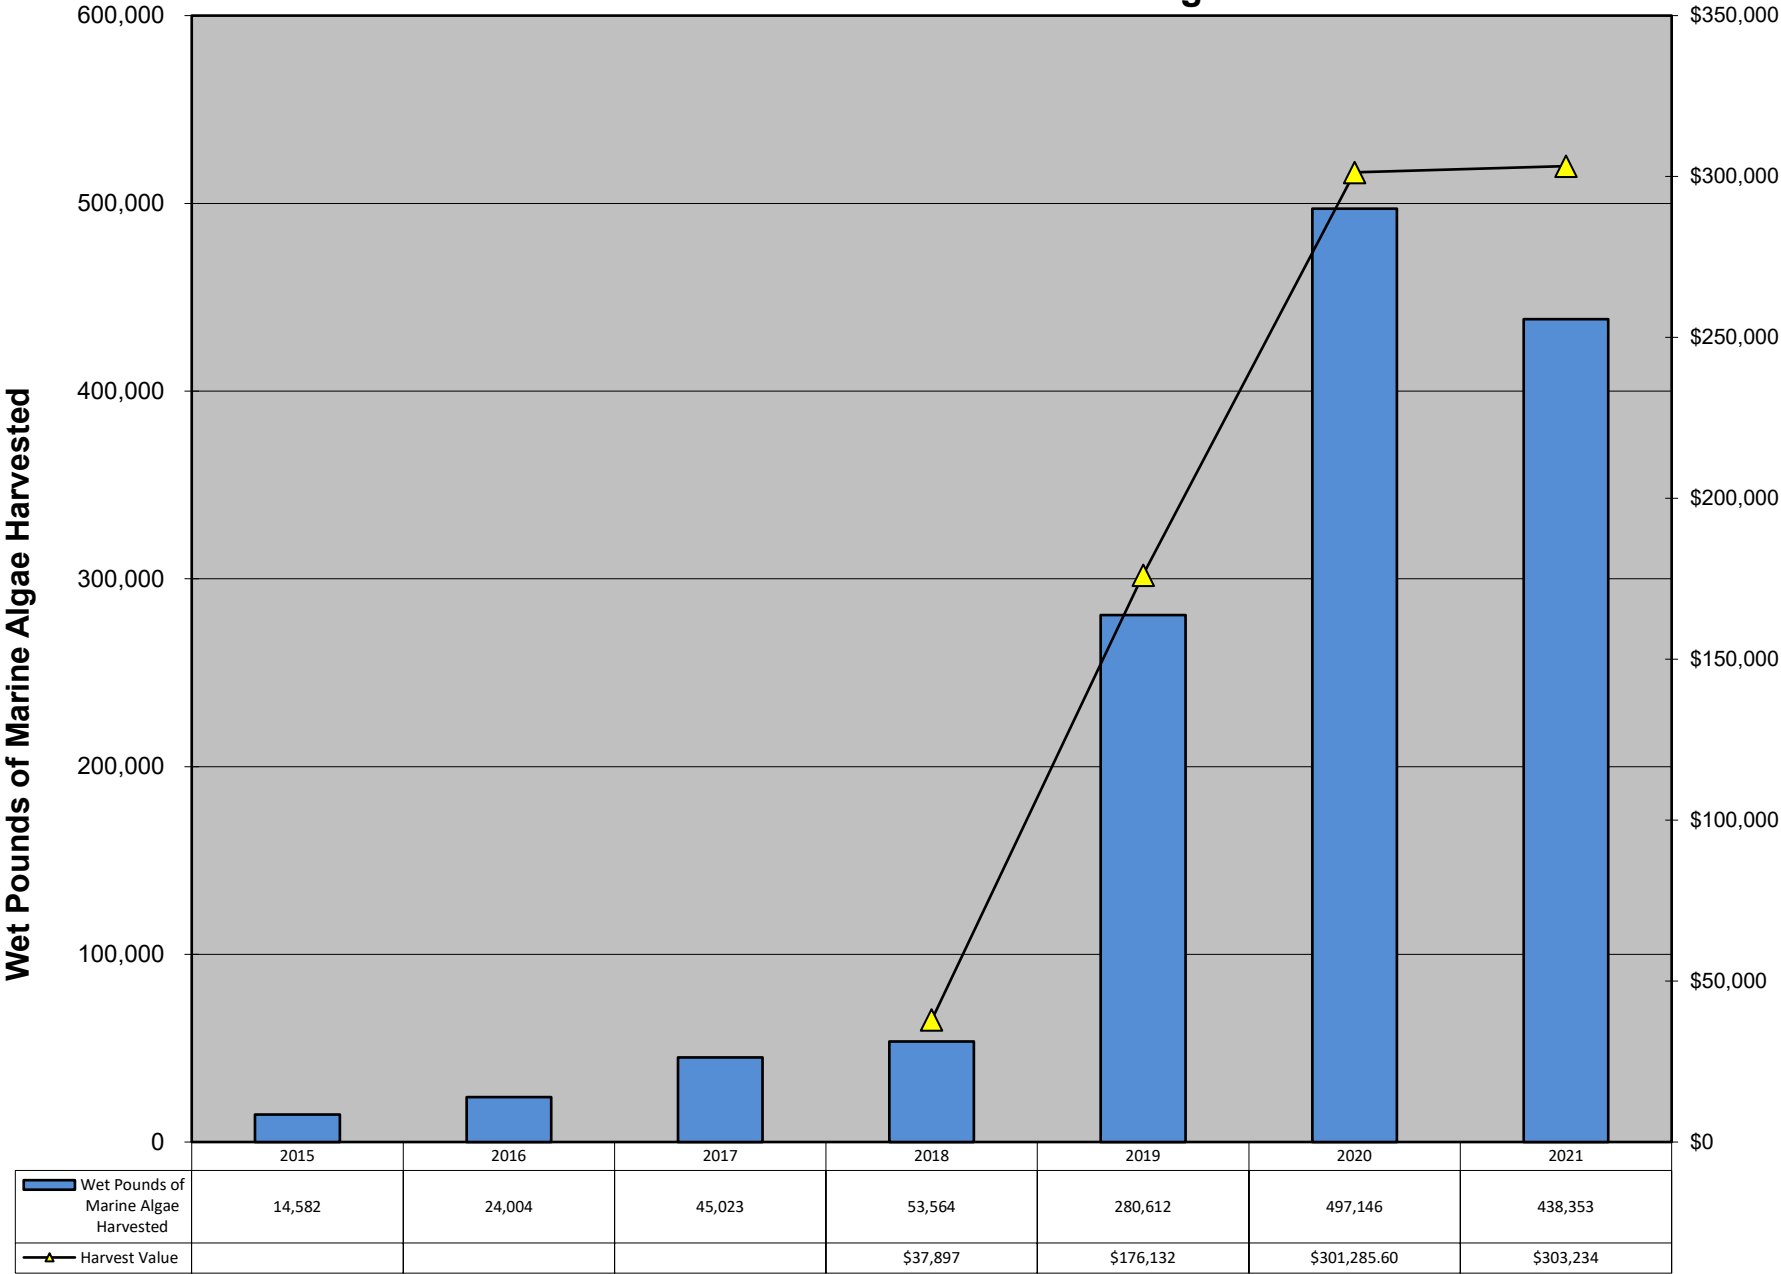

# Harvest of Farm-Raised Marine Aglae in Maine

\*2021 data are preliminary and will be finalized when 2022 data are posted