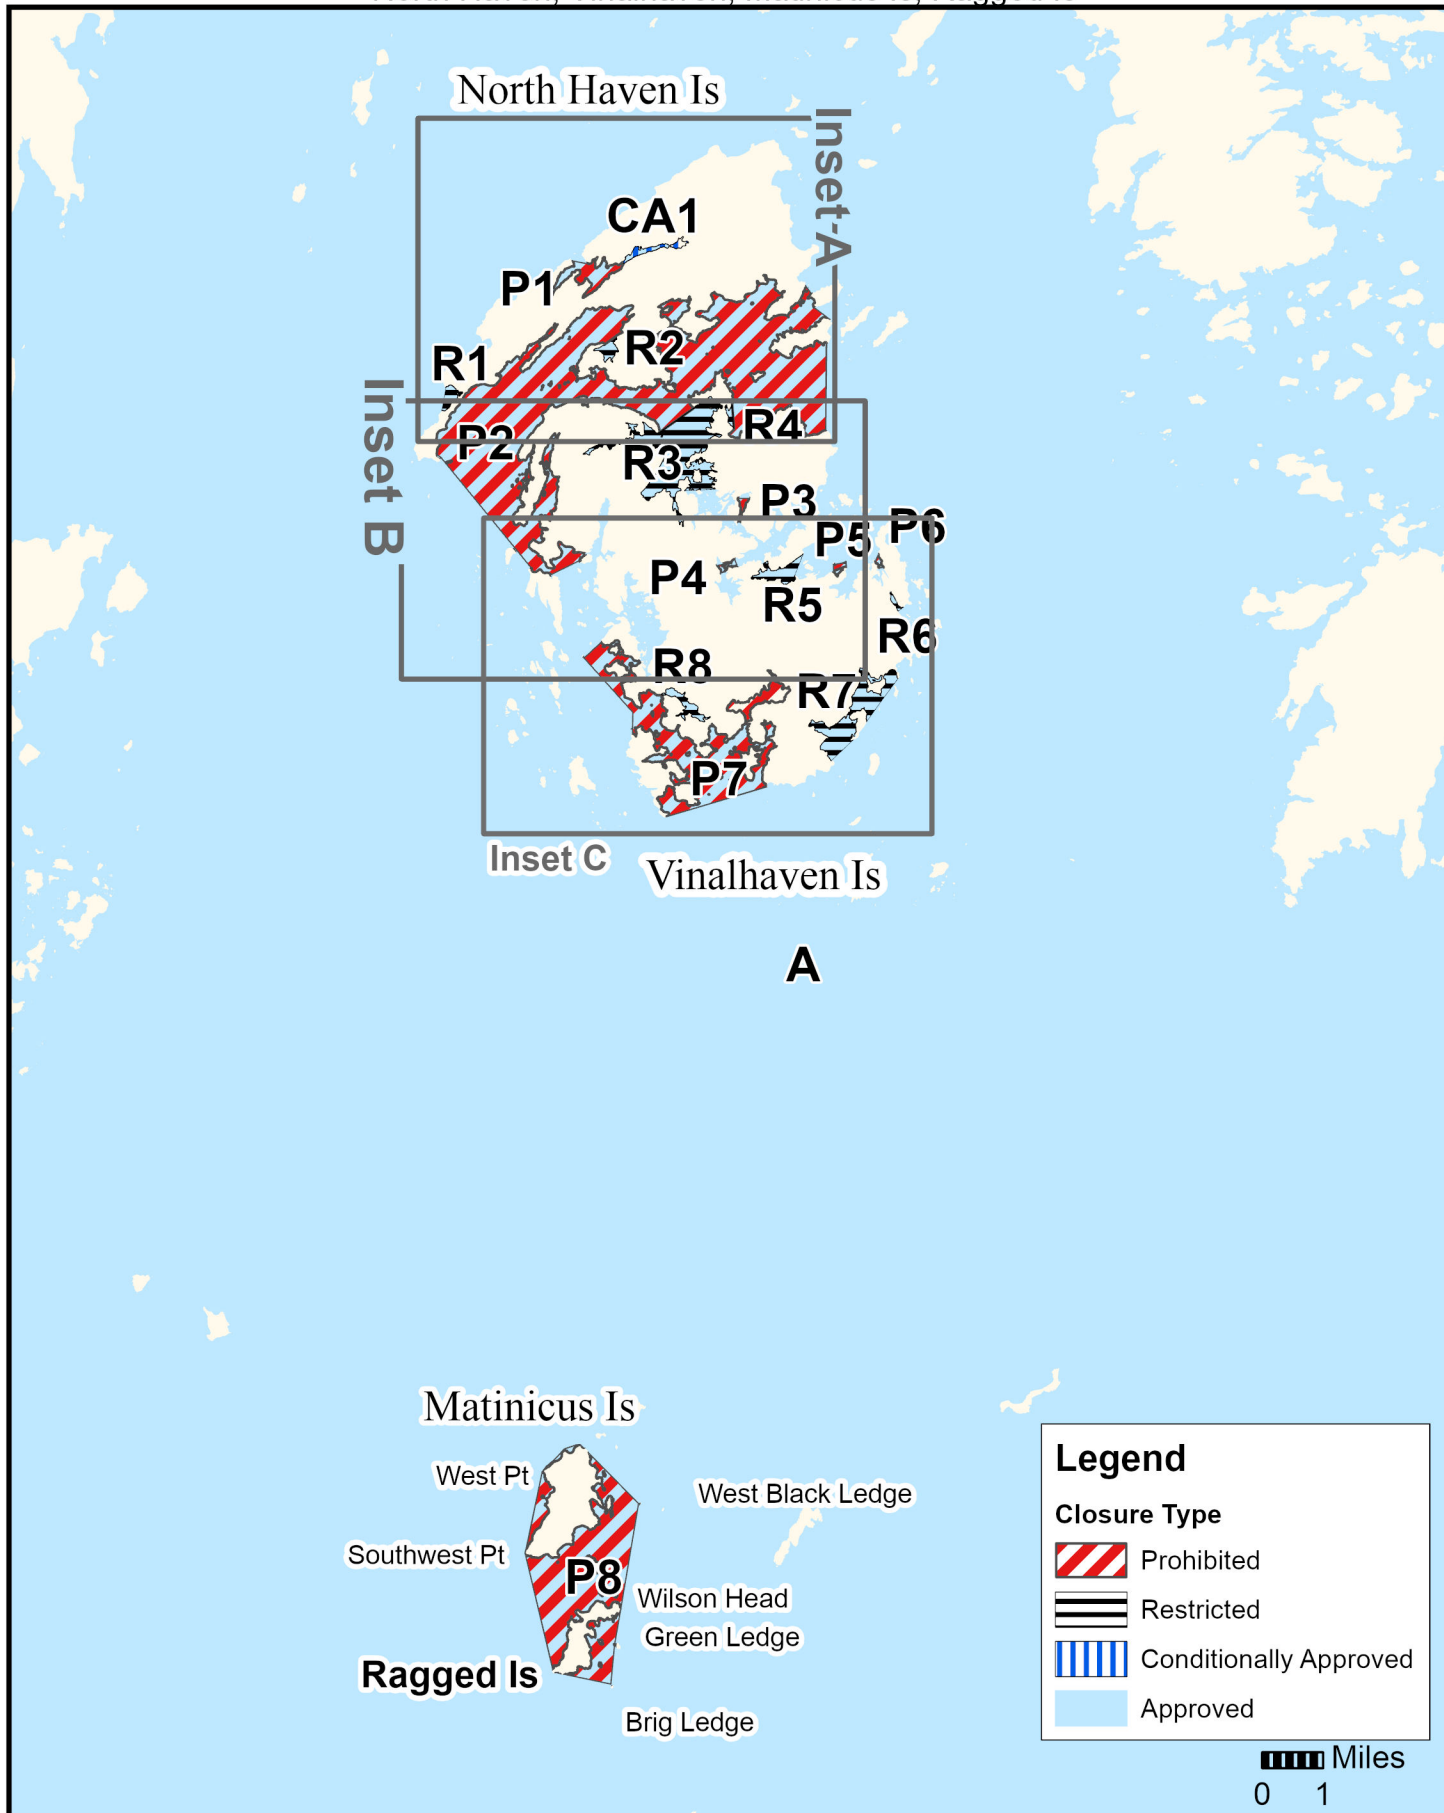

# Maine Department of Marine Resources

## Growing Area WZ, Insets A-C

North Haven, Vinalhaven, Matinicus Is, Ragged Is

6/21/2023

This map is provided as a courtesy. Read the provided legal notice for closure details. Closures are not shown outside of the designated growing area. Maritime navigational aids are for reference only and are not suitable for maritime navigation.

## Growing Area WZ, Inset A

6/21/2023

North Haven, Vinalhaven

This map is provided as a courtesy. Read the provided legal notice for closure details. Closures are not shown outside of the designated growing area. Maritime navigational aids are for reference only and are not suitable for maritime navigation.