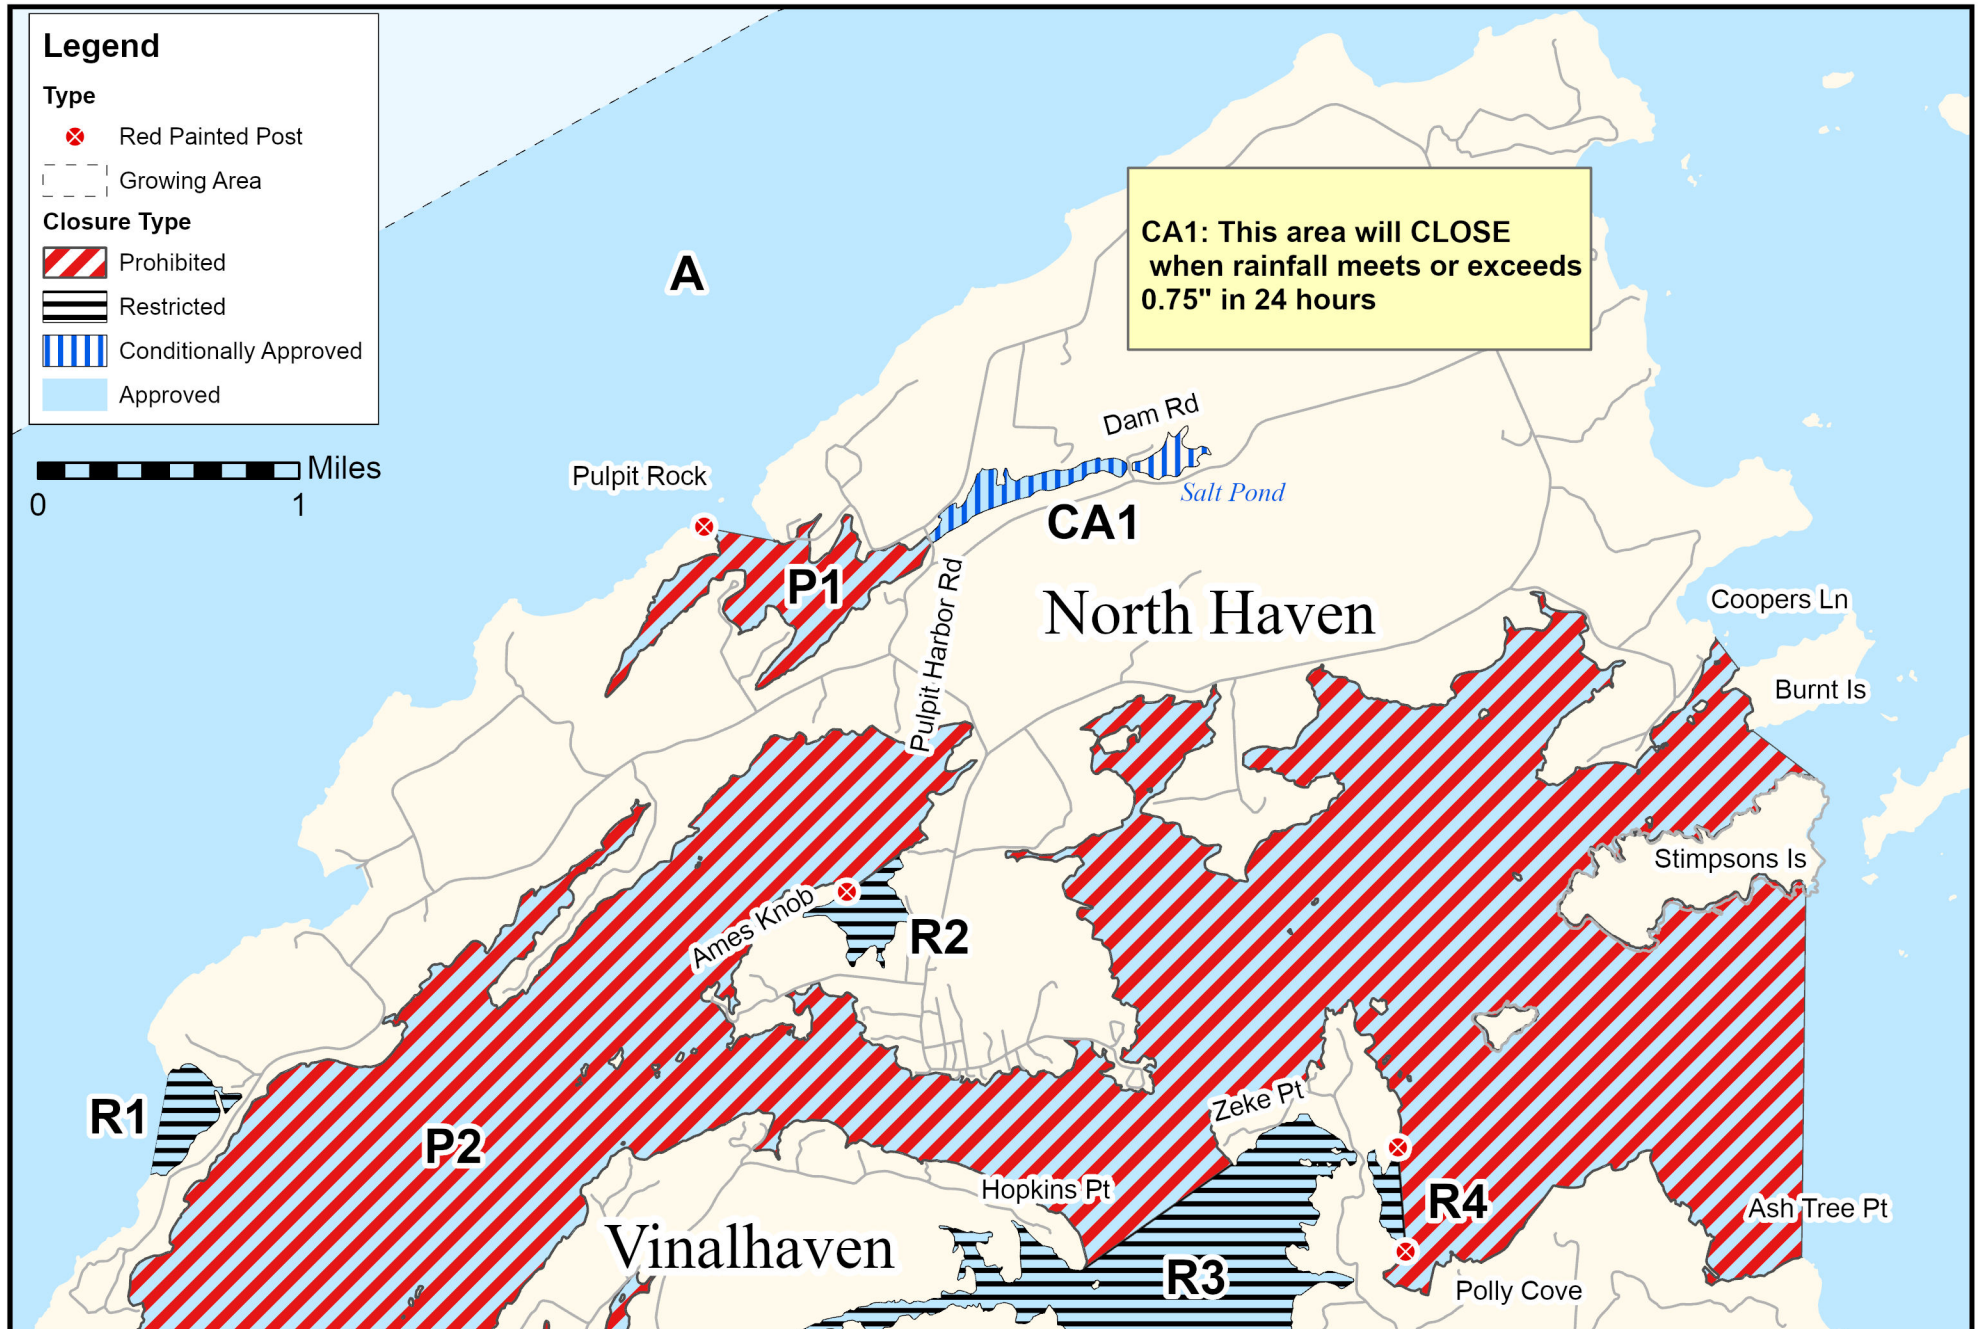

## Growing Area WZ, Insets A-C

North Haven, Vinalhaven, Matinicus Is, Ragged Is

6/21/2023

This map is provided as a courtesy. Read the provided legal notice for closure details. Closures are not shown outside of the designated growing area. Maritime navigational aids are for reference only and are not suitable for maritime navigation.

## Growing Area WZ, Inset A

6/21/2023

North Haven, Vinalhaven

This map is provided as a courtesy. Read the provided legal notice for closure details. Closures are not shown outside of the designated growing area. Maritime navigational aids are for reference only and are not suitable for maritime navigation.