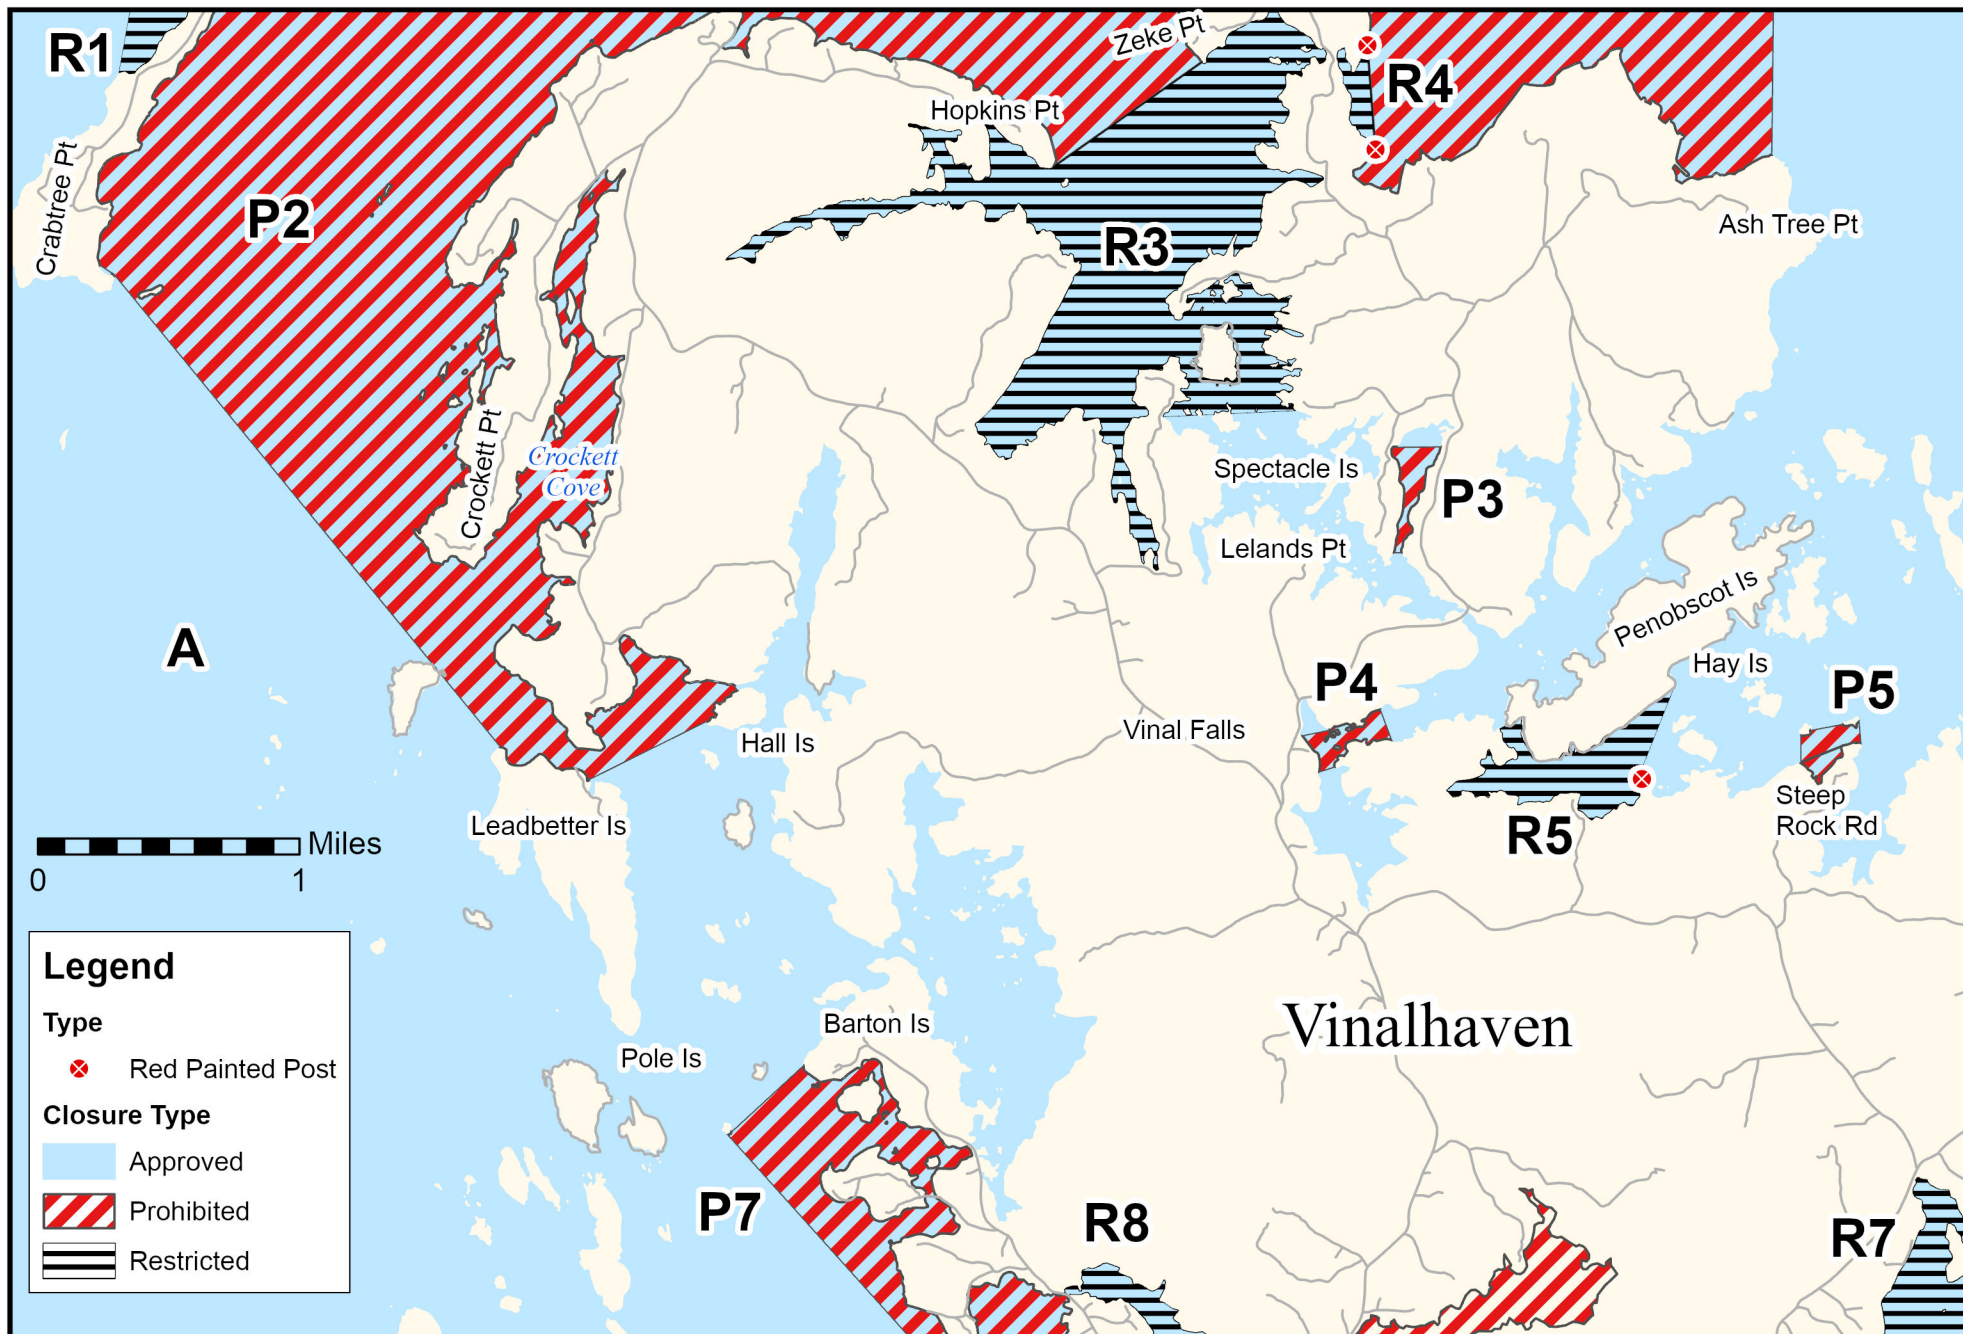

## Growing Area WZ, Insets A-C

North Haven, Vinalhaven, Matinicus Is, Ragged Is

6/21/2023

This map is provided as a courtesy. Read the provided legal notice for closure details. Closures are not shown outside of the designated growing area. Maritime navigational aids are for reference only and are not suitable for maritime navigation.

## Growing Area WZ, Inset A

6/21/2023

North Haven, Vinalhaven

This map is provided as a courtesy. Read the provided legal notice for closure details. Closures are not shown outside of the designated growing area. Maritime navigational aids are for reference only and are not suitable for maritime navigation.

## Growing Area WZ, Inset B

North Haven, Vinalhaven

6/21/2023

This map is provided as a courtesy. Read the provided legal notice for closure details. Closures are not shown outside of the designated growing area. Maritime navigational aids are for reference only and are not suitable for maritime navigation.