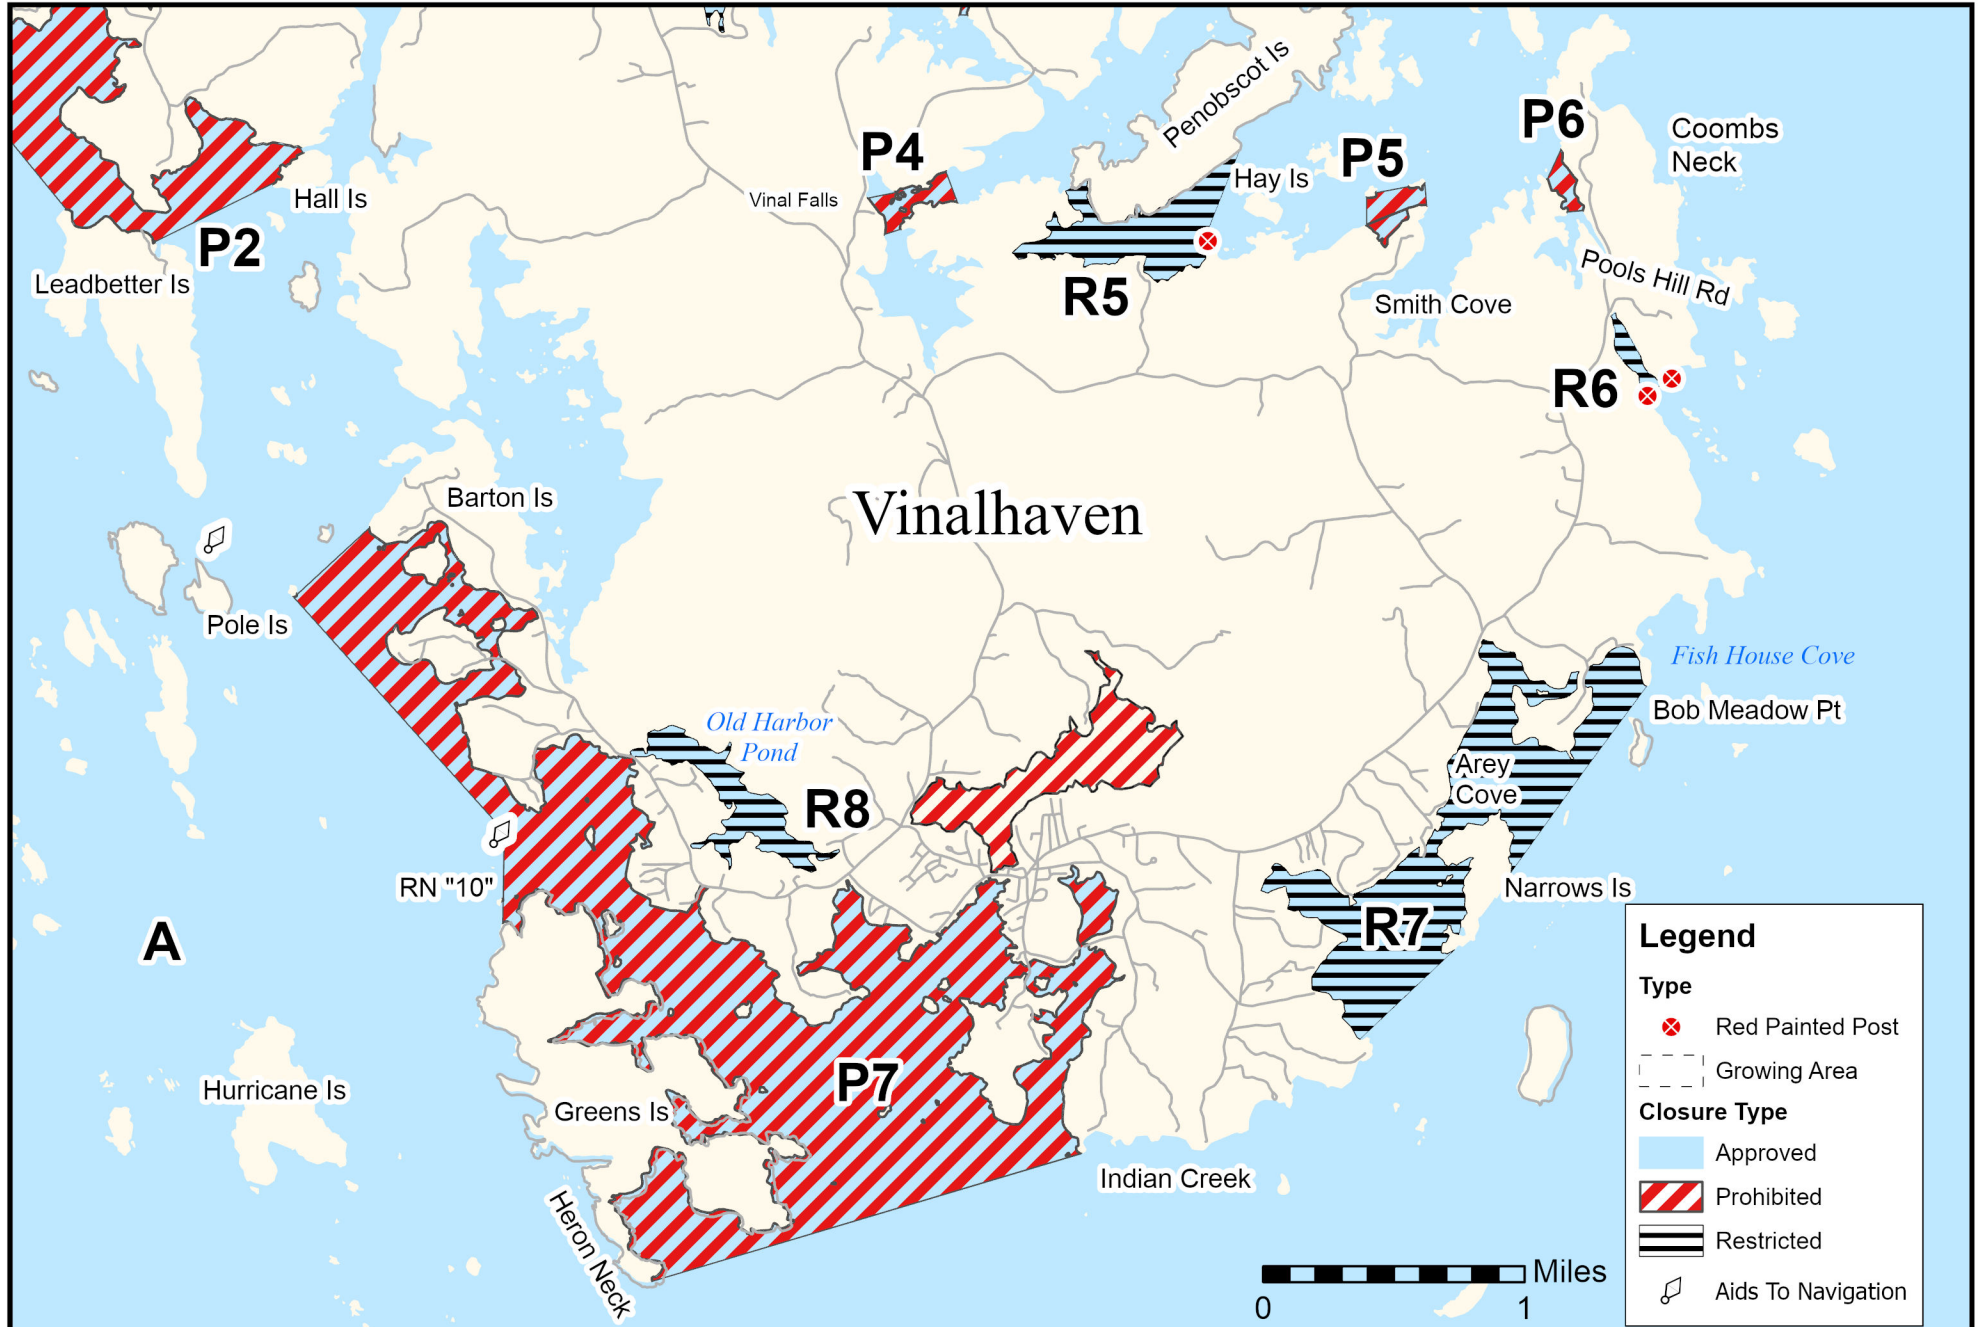

Maine Department of Marine Resources

Growing Area WZ, Inset C

Vinalhaven

6/21/2023

Legend

Type

- Red Painted Post
- Growing Area

Closure Type

- Approved
- Prohibited
- Restricted
- Aids To Navigation

This map is provided as a courtesy. Read the provided legal notice for closure details. Closures are not shown outside of the designated growing area. Maritime navigational aids are for reference only and are not suitable for maritime navigation.