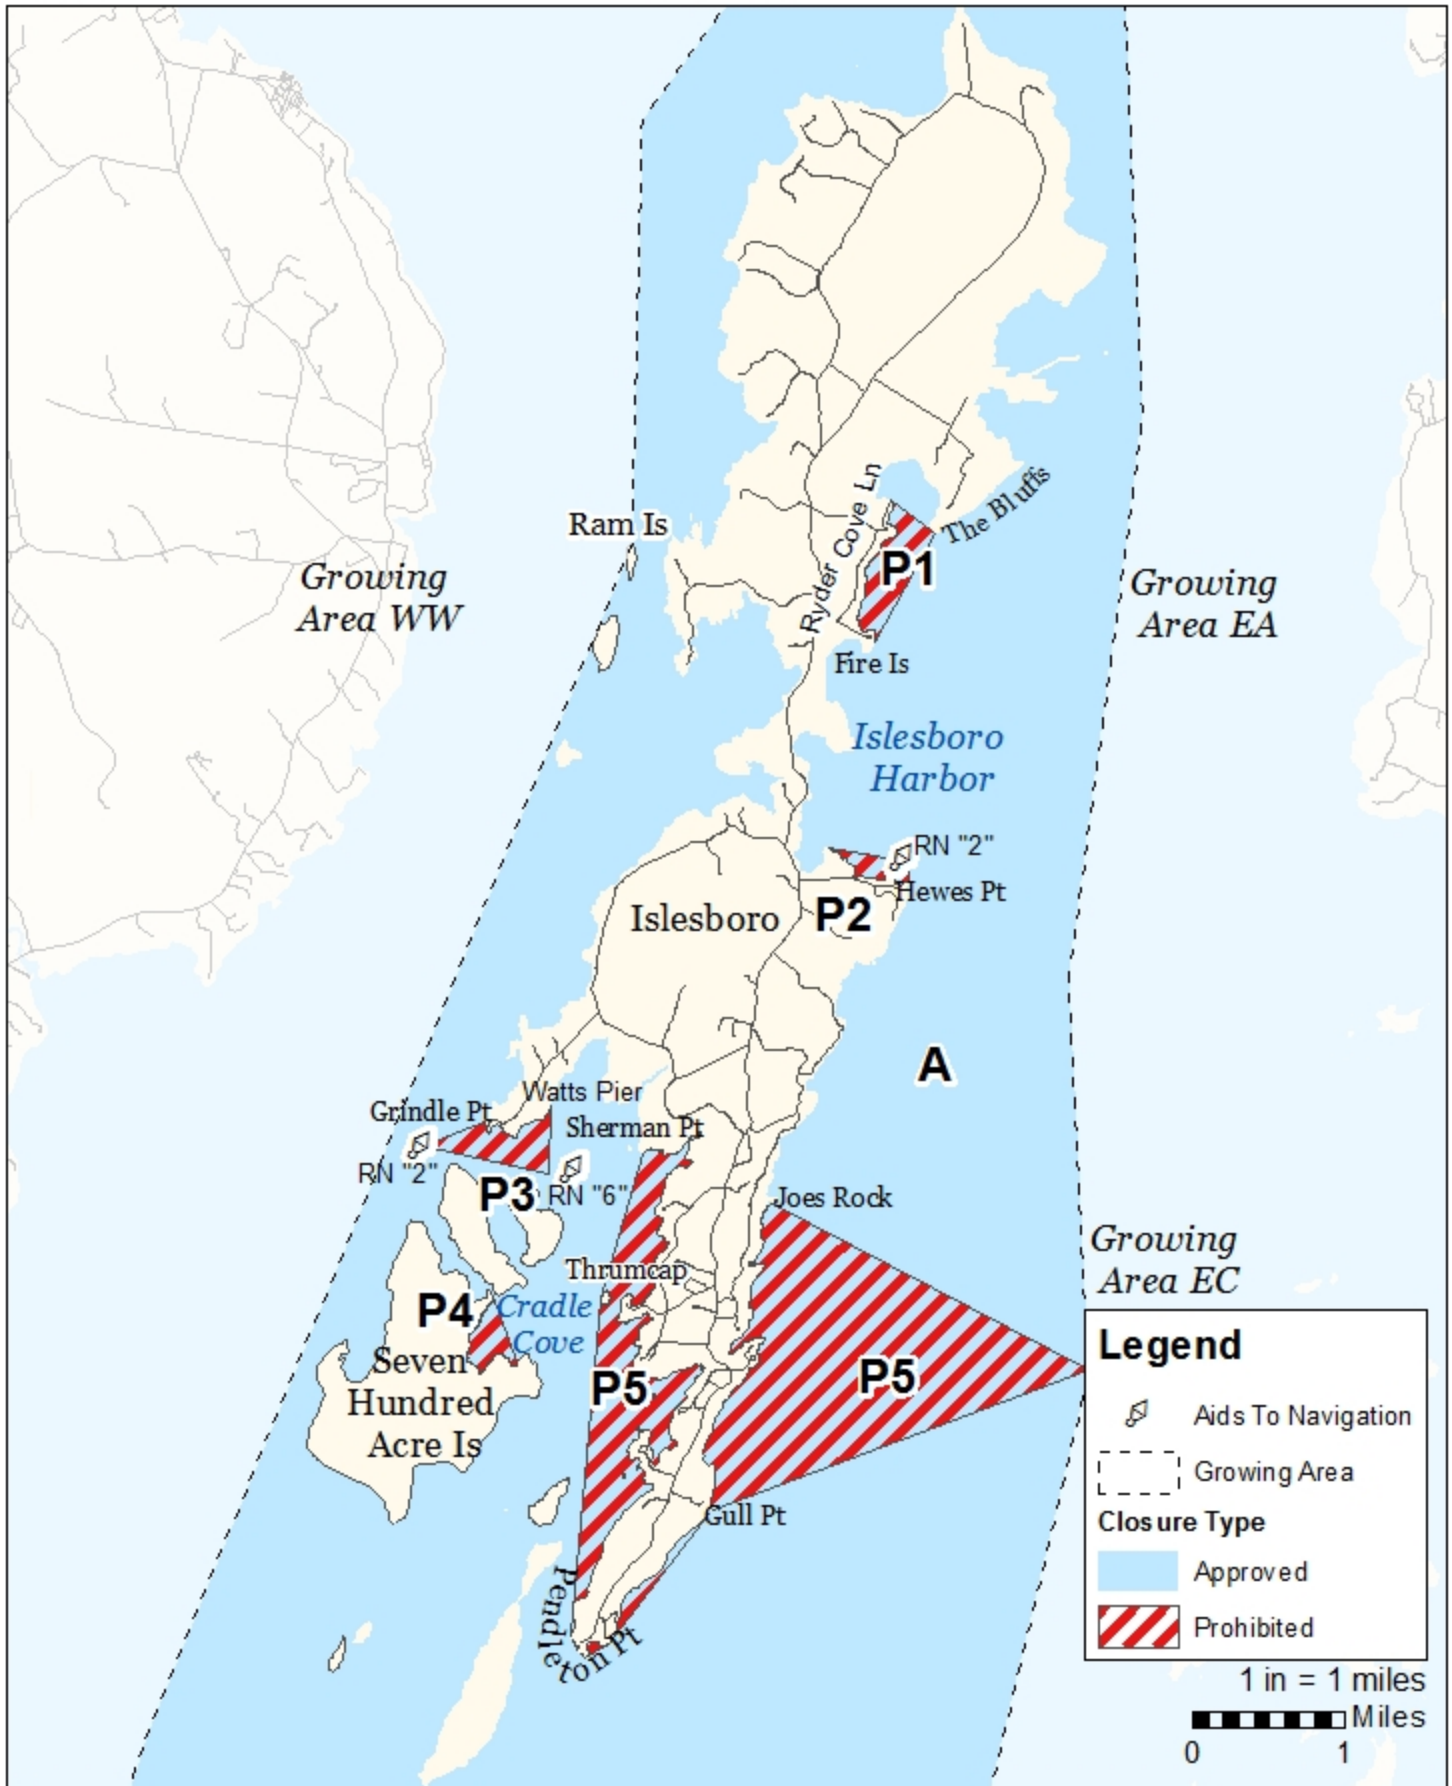

Maine Department of Marine Resources

Growing Area WY

Islesboro

March 1, 2021

This map is provided as a courtesy. Read the provided legal notice for closure details. Closures are not shown outside of the designated growing area. Maritime navigational aids are for reference only and are not suitable for maritime navigation.