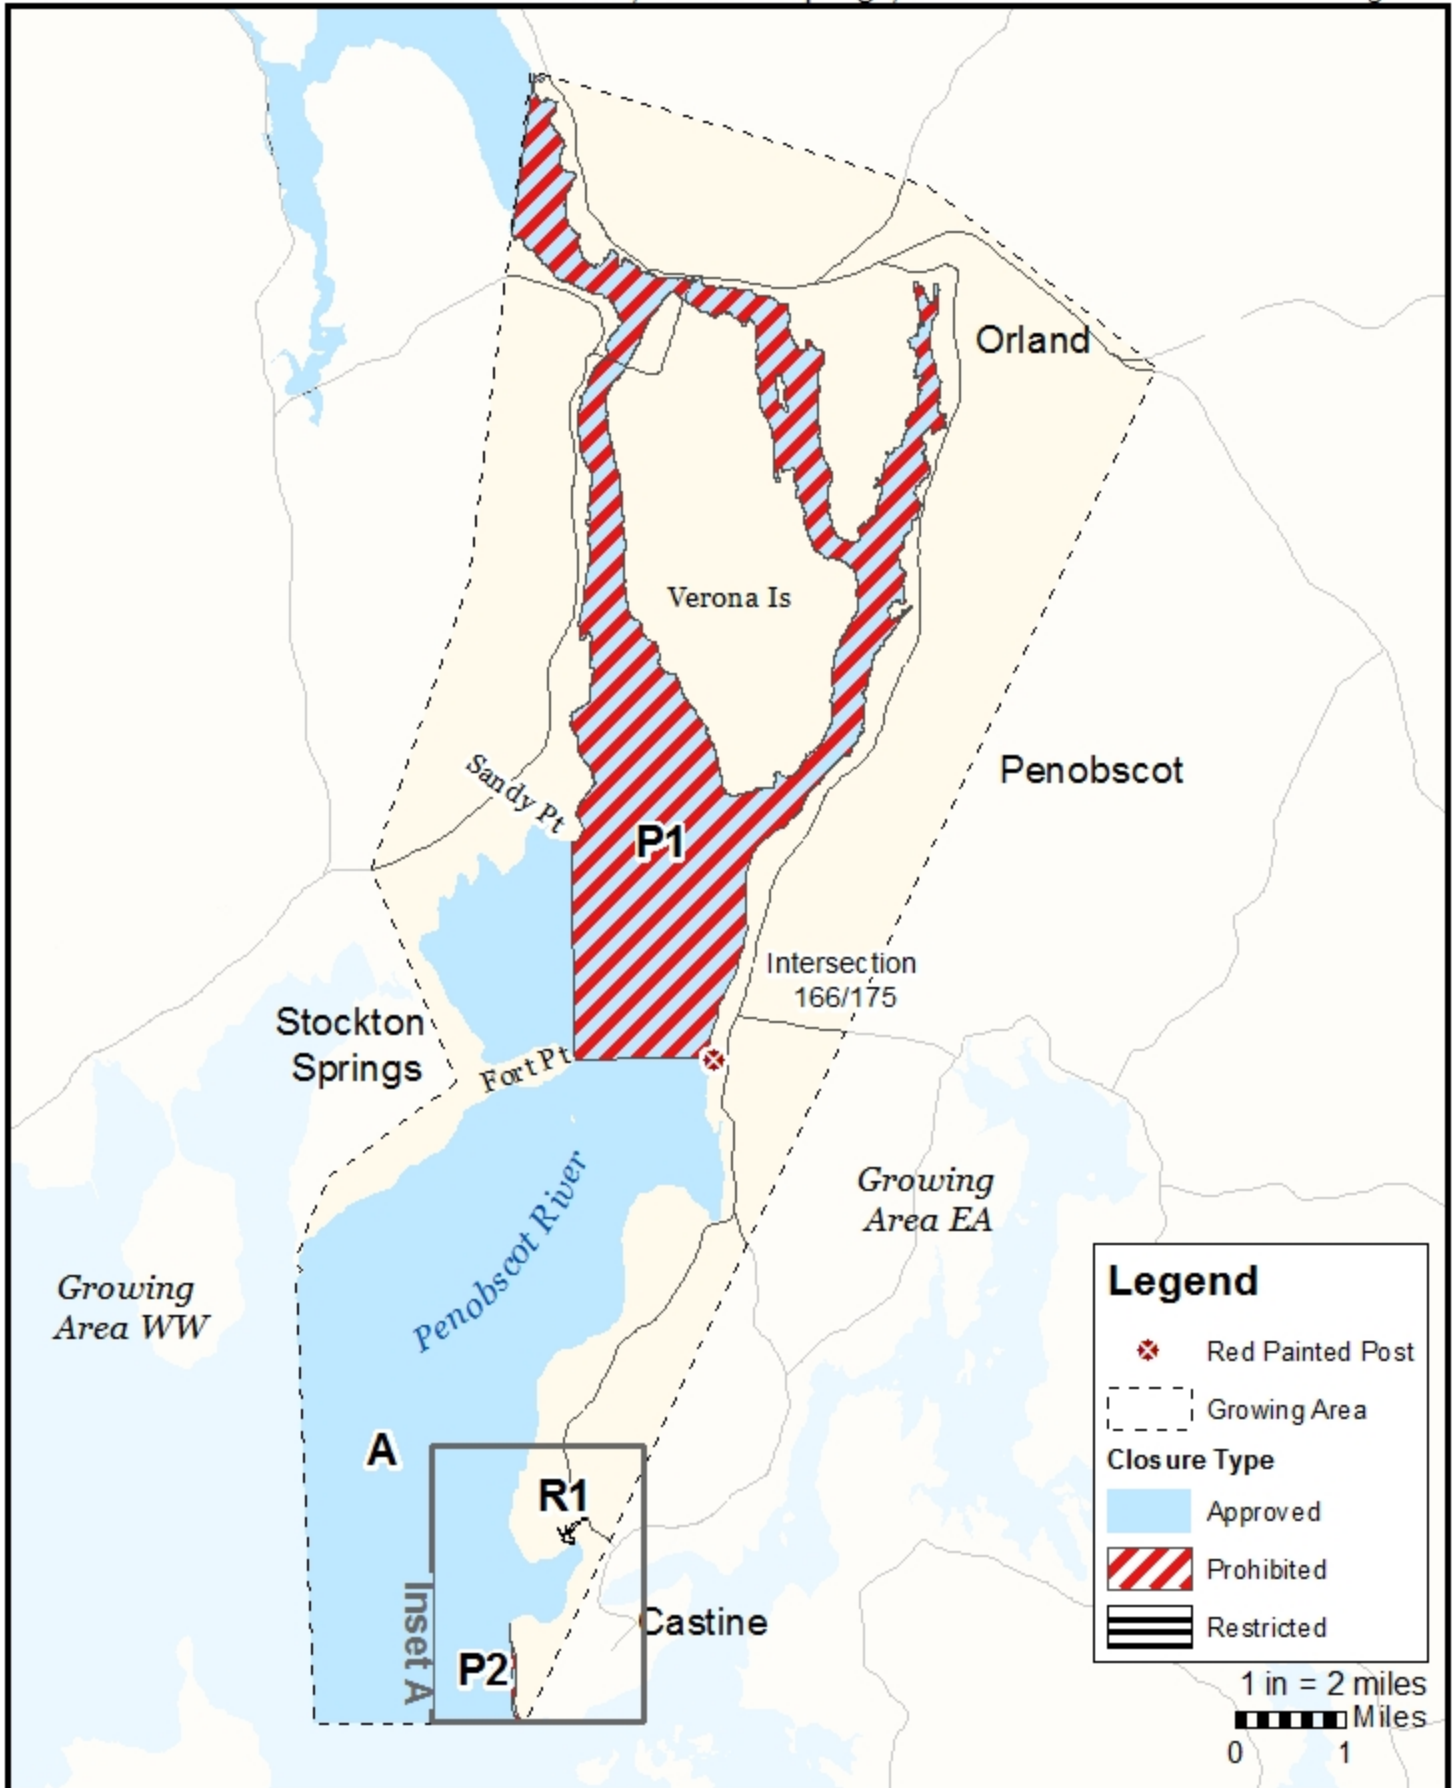

Maine Department of Marine Resources

Growing Area WX, with Inset A

Verona Island, Stockton Springs, Castine

March 1, 2021

This map is provided as a courtesy. Read the provided legal notice for closure details. Closures are not shown outside of the designated growing area. Maritime navigational aids are for reference only and are not suitable for maritime navigation.

Maine Department of Marine Resources

Growing Area WX, Inset A Castine

March 1, 2021

Legend

- Growing Area
- Closure Type**
- Approved
- Prohibited
- Restricted

1 inch = 1,500 feet
 Feet
 0 1,000

This map is provided as a courtesy. Read the provided legal notice for closure details. Closures are not shown outside of the designated growing area. Maritime navigational aids are for reference only and are not suitable for maritime navigation.