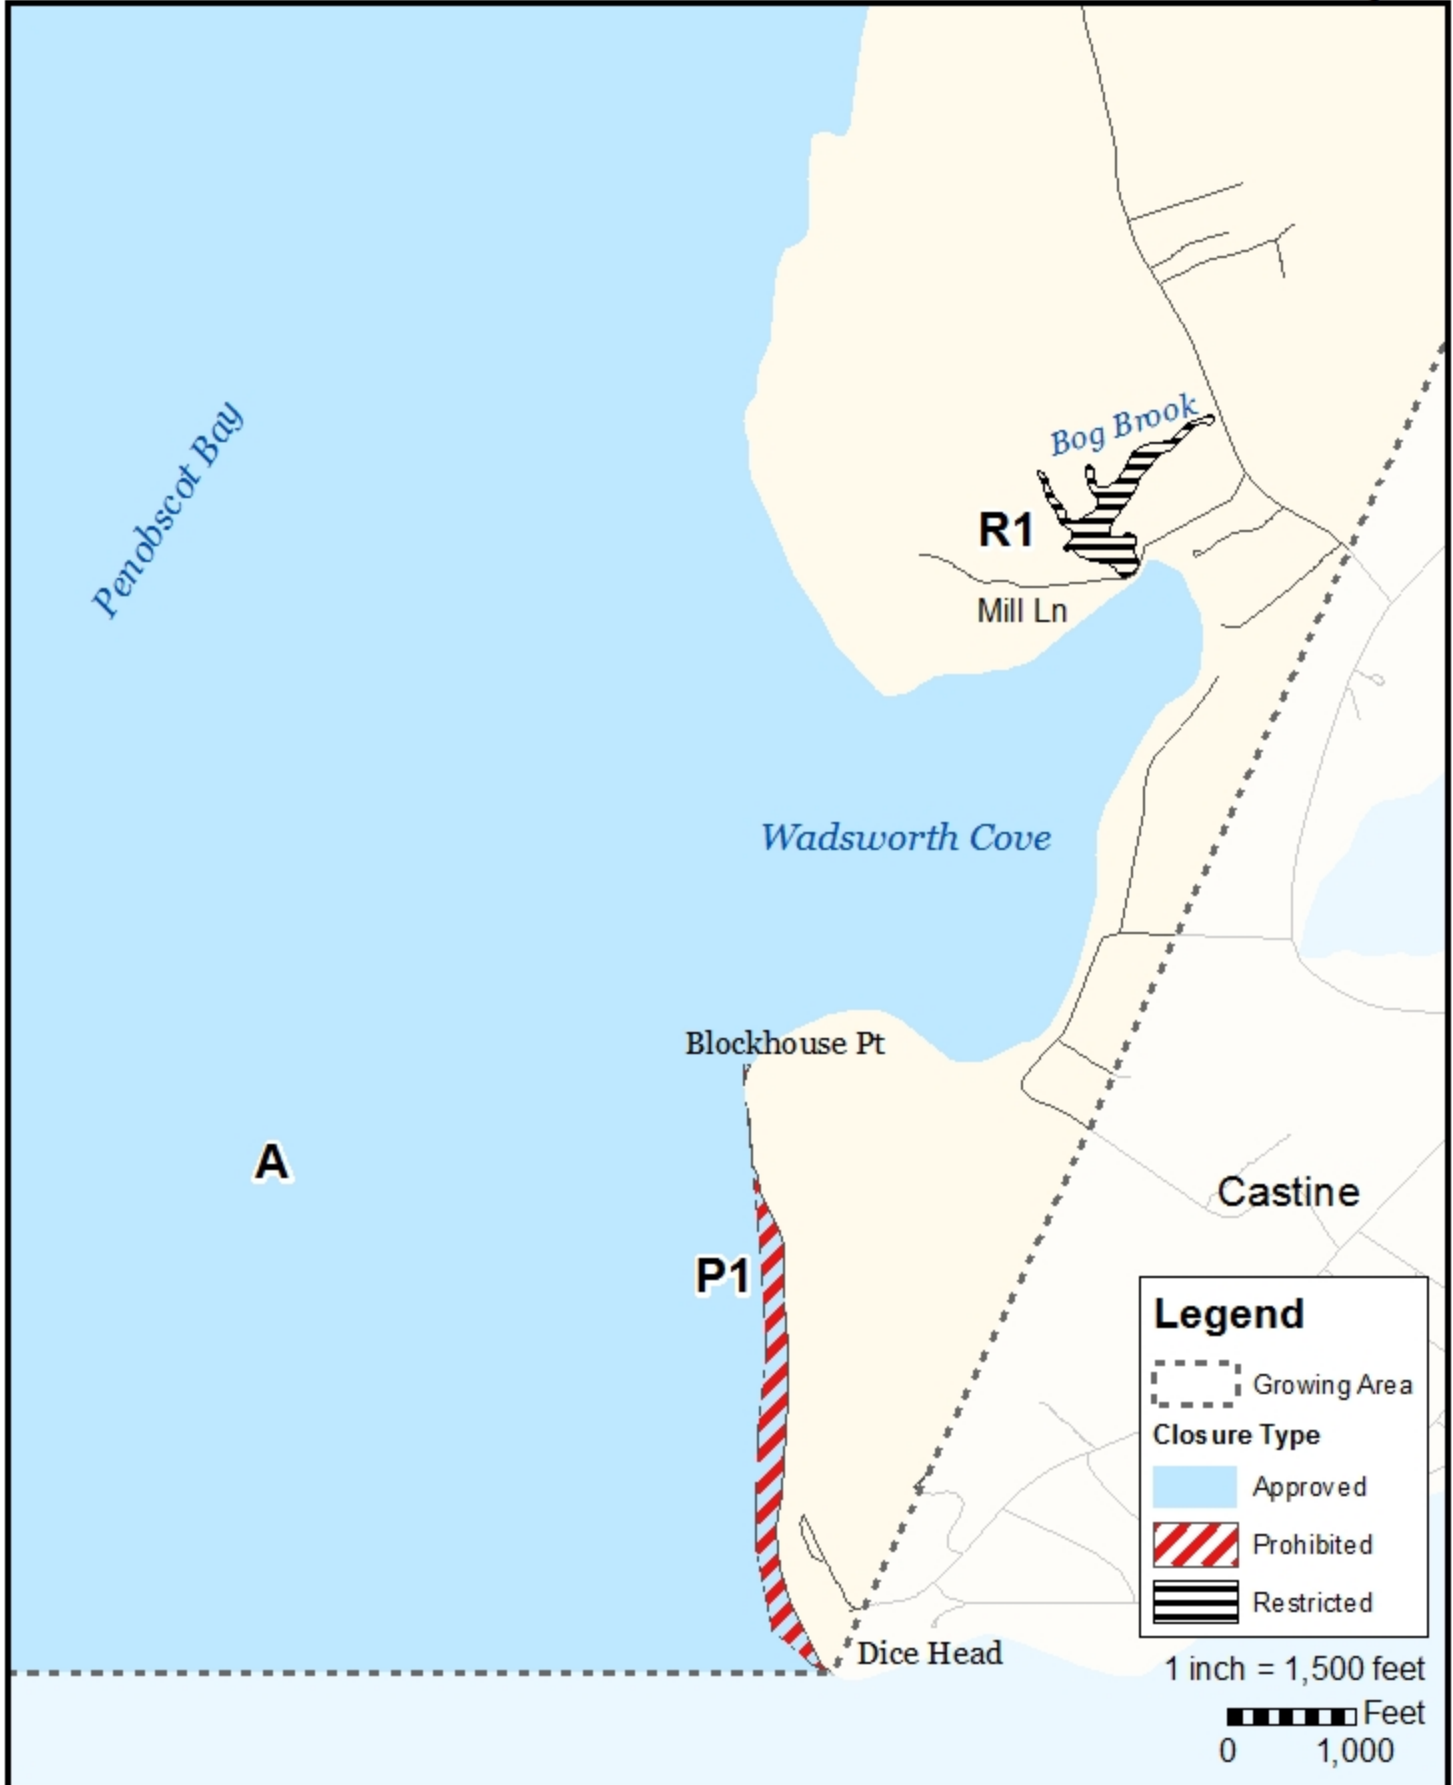

Maine Department of Marine Resources

Growing Area WX, with Inset A

Verona Island, Stockton Springs, Castine

March 1, 2021

This map is provided as a courtesy. Read the provided legal notice for closure details. Closures are not shown outside of the designated growing area. Maritime navigational aids are for reference only and are not suitable for maritime navigation.

Maine Department of Marine Resources

Growing Area WX, Inset A Castine

March 1, 2021

Legend

- Growing Area
- Closure Type**
- Approved
- Prohibited
- Restricted

1 inch = 1,500 feet
 Feet
 0 1,000

This map is provided as a courtesy. Read the provided legal notice for closure details. Closures are not shown outside of the designated growing area. Maritime navigational aids are for reference only and are not suitable for maritime navigation.