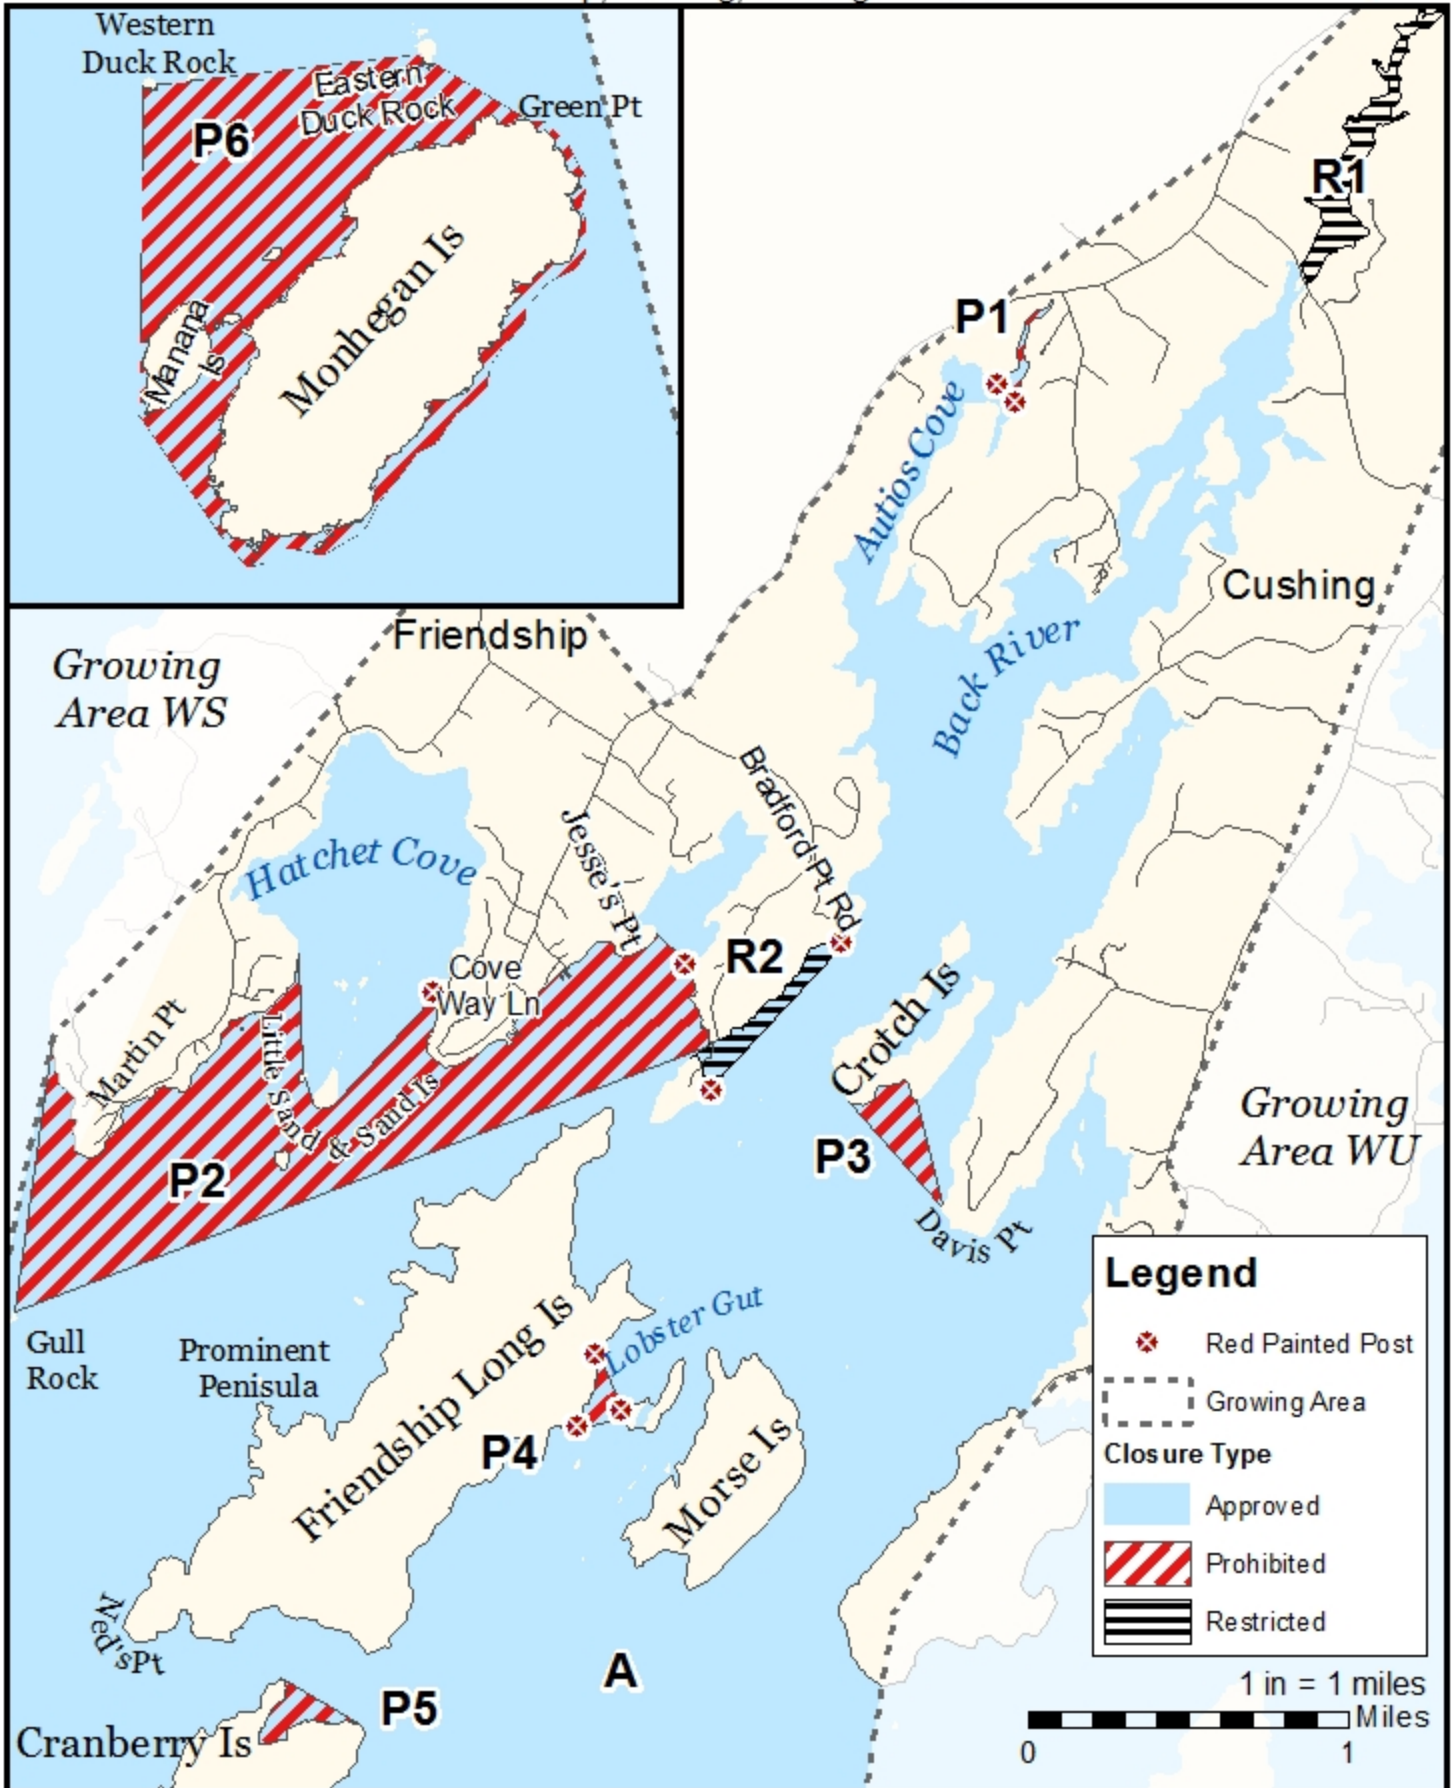

Maine Department of Marine Resources

Growing Area WT

October 4, 2021

Friendship, Cushing, Monhegan Island

This map is provided as a courtesy. Read the provided legal notice for closure details. Closures are not shown outside of the designated growing area. Maritime navigational aids are for reference only and are not suitable for maritime navigation.