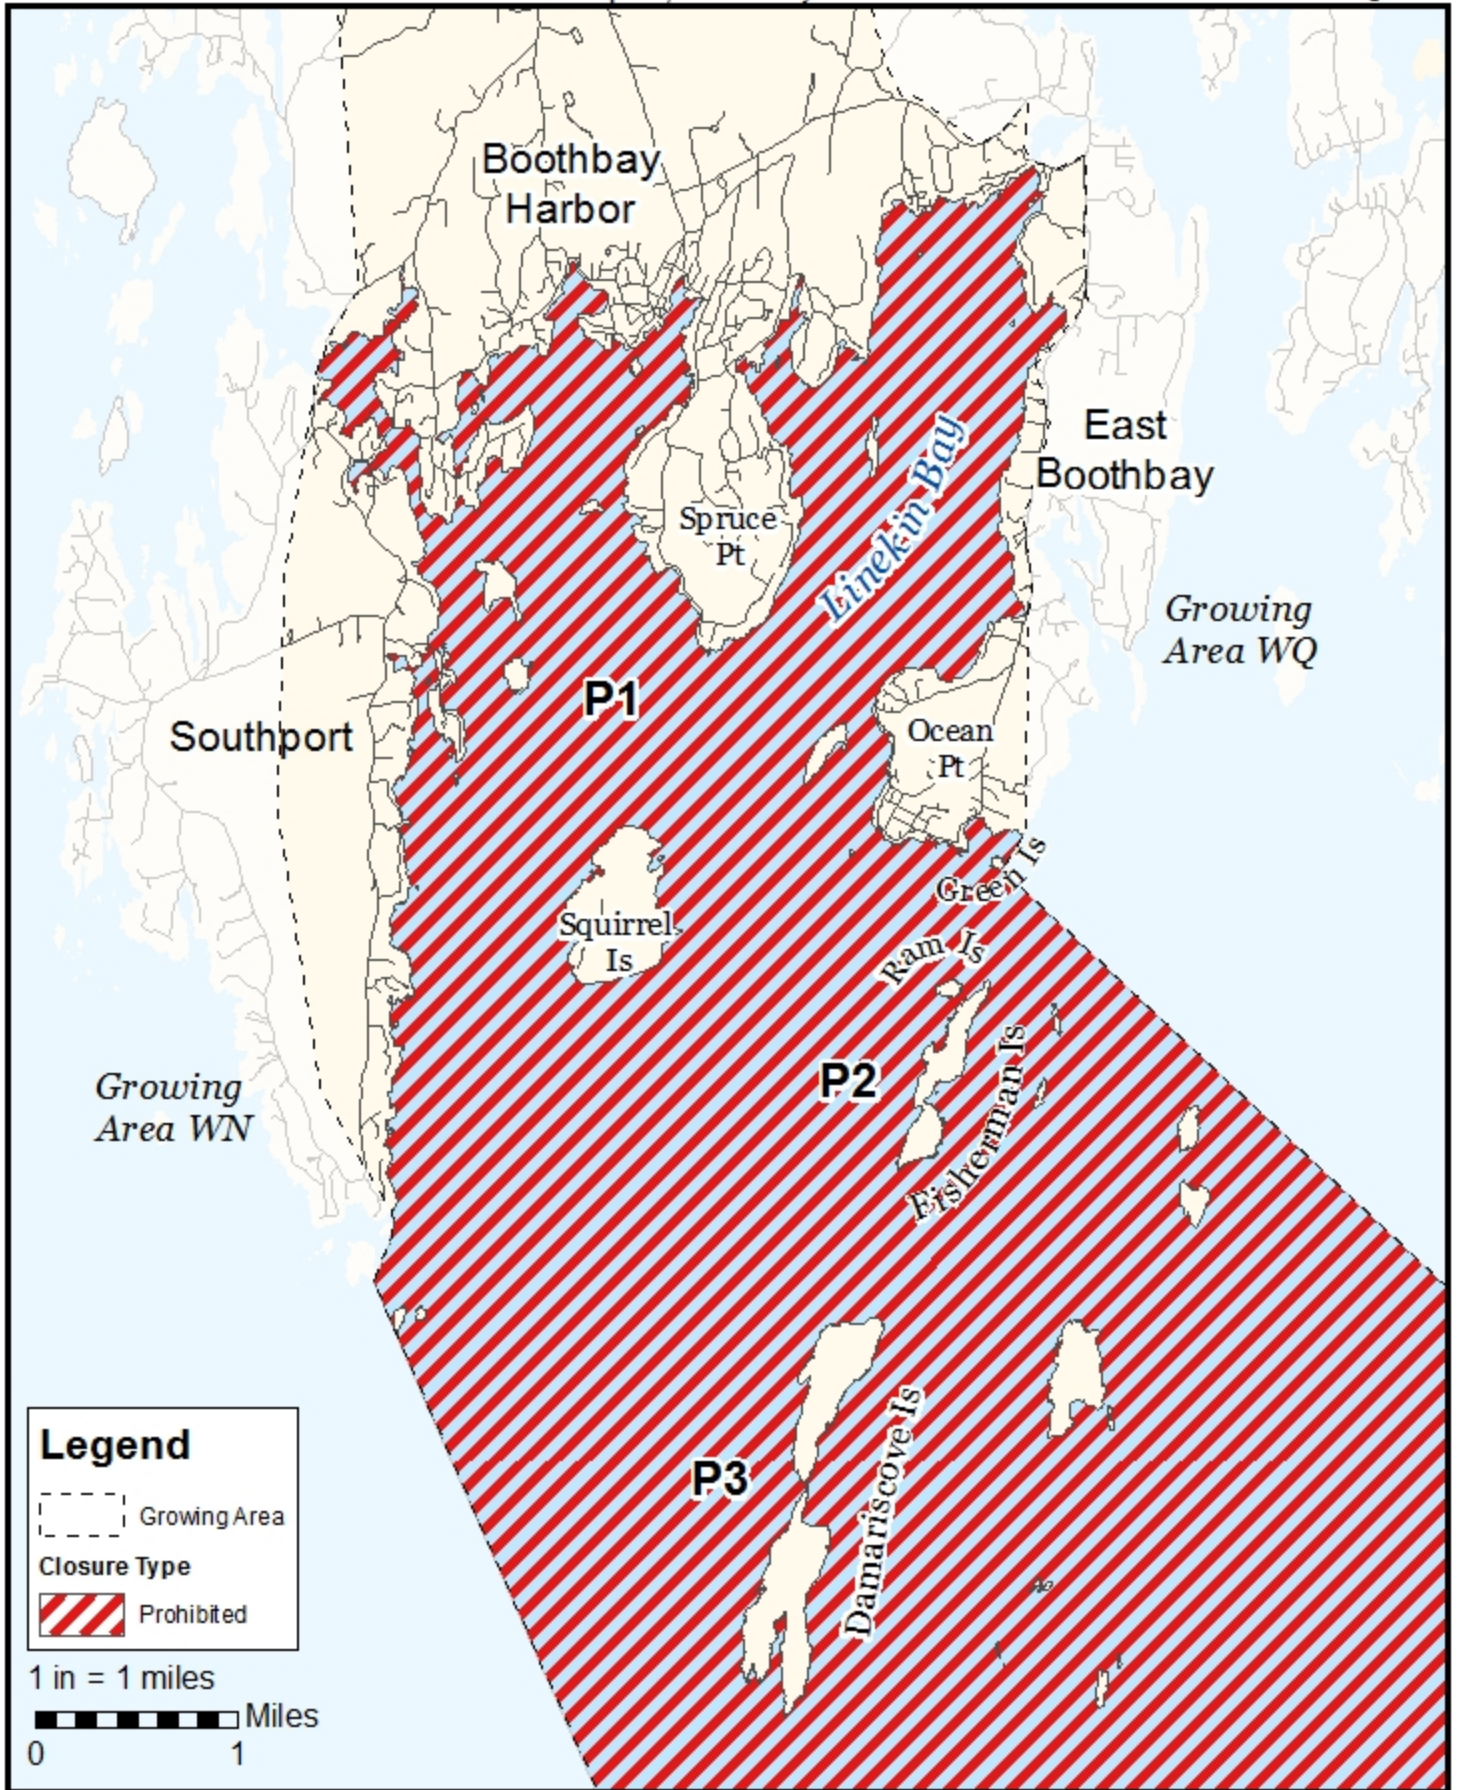

## Growing Area WP Southport, Boothbay Harbor

3/1/2021

**Legend**

--- Growing Area

Closure Type

 Prohibited

1 in = 1 miles

 Miles